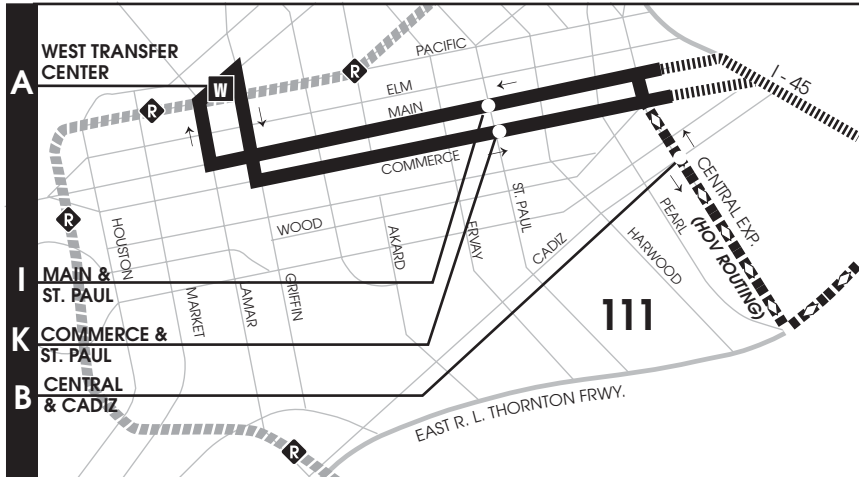

**SEE INSET  
MAP FOR  
DOWNTOWN  
ROUTING**

**E  
D  
I  
N  
B  
U  
R  
G**

**DOWNTOWN AREA ENLARGED TO SHOW ROUTING**

**MAP LEGEND**

- Local Service
- Rail Service and Station
- Non Stop
- HOV Trips
- Transfer Point to Route Indicated
- Points of Interest
- West Transfer Center
- Line Up