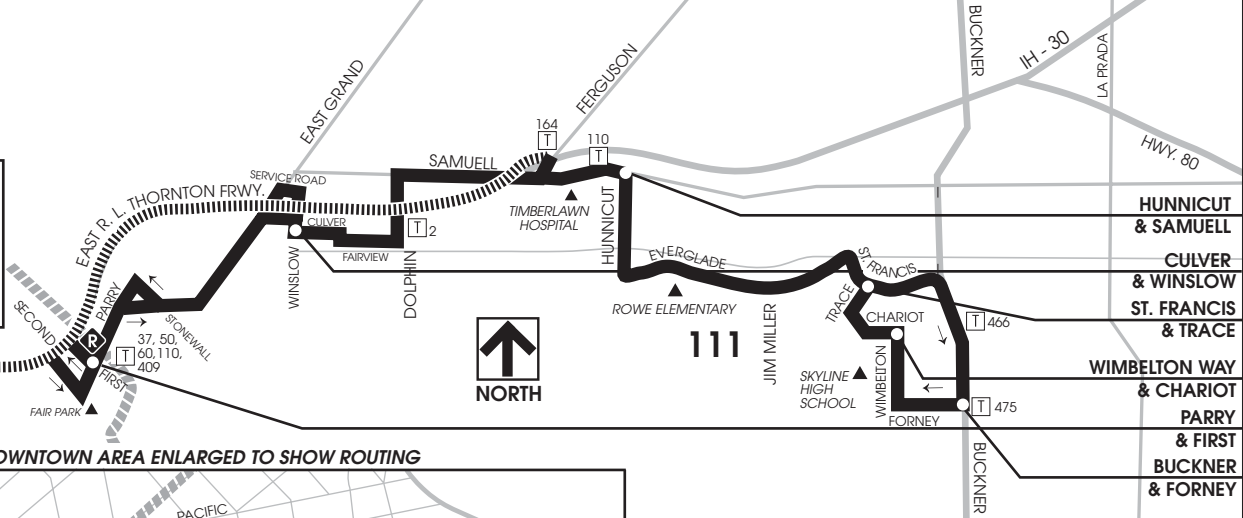

**SEE INSET  
MAP FOR  
DOWNTOWN  
ROUTING**

**E  
D  
I  
N  
B  
U  
R  
G**

**DOWNTOWN AREA ENLARGED TO SHOW ROUTING**

**MAP LEGEND**

- Local Service
- Rail Service and Station
- Non Stop
- HOV Trips
- Transfer Point to Route Indicated
- Points of Interest
- West Transfer Center
- Line Up