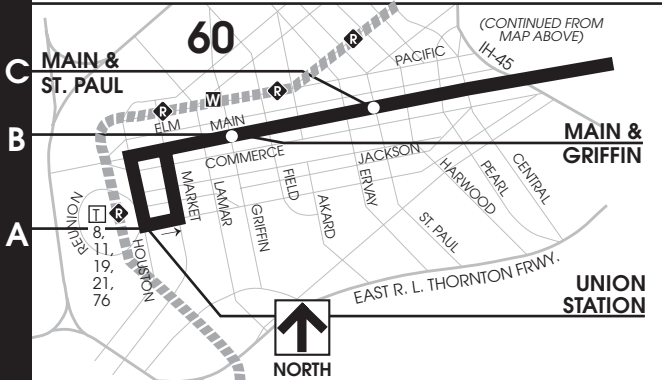

DOWNTOWN MAP ENLARGED TO SHOW ROUTING

MAP LEGEND

- Local Service
- Weekday only selected trips
- Points of Interest
- Transfer Points To Routes Indicated
- West Transfer Center
- Rail Service and Station