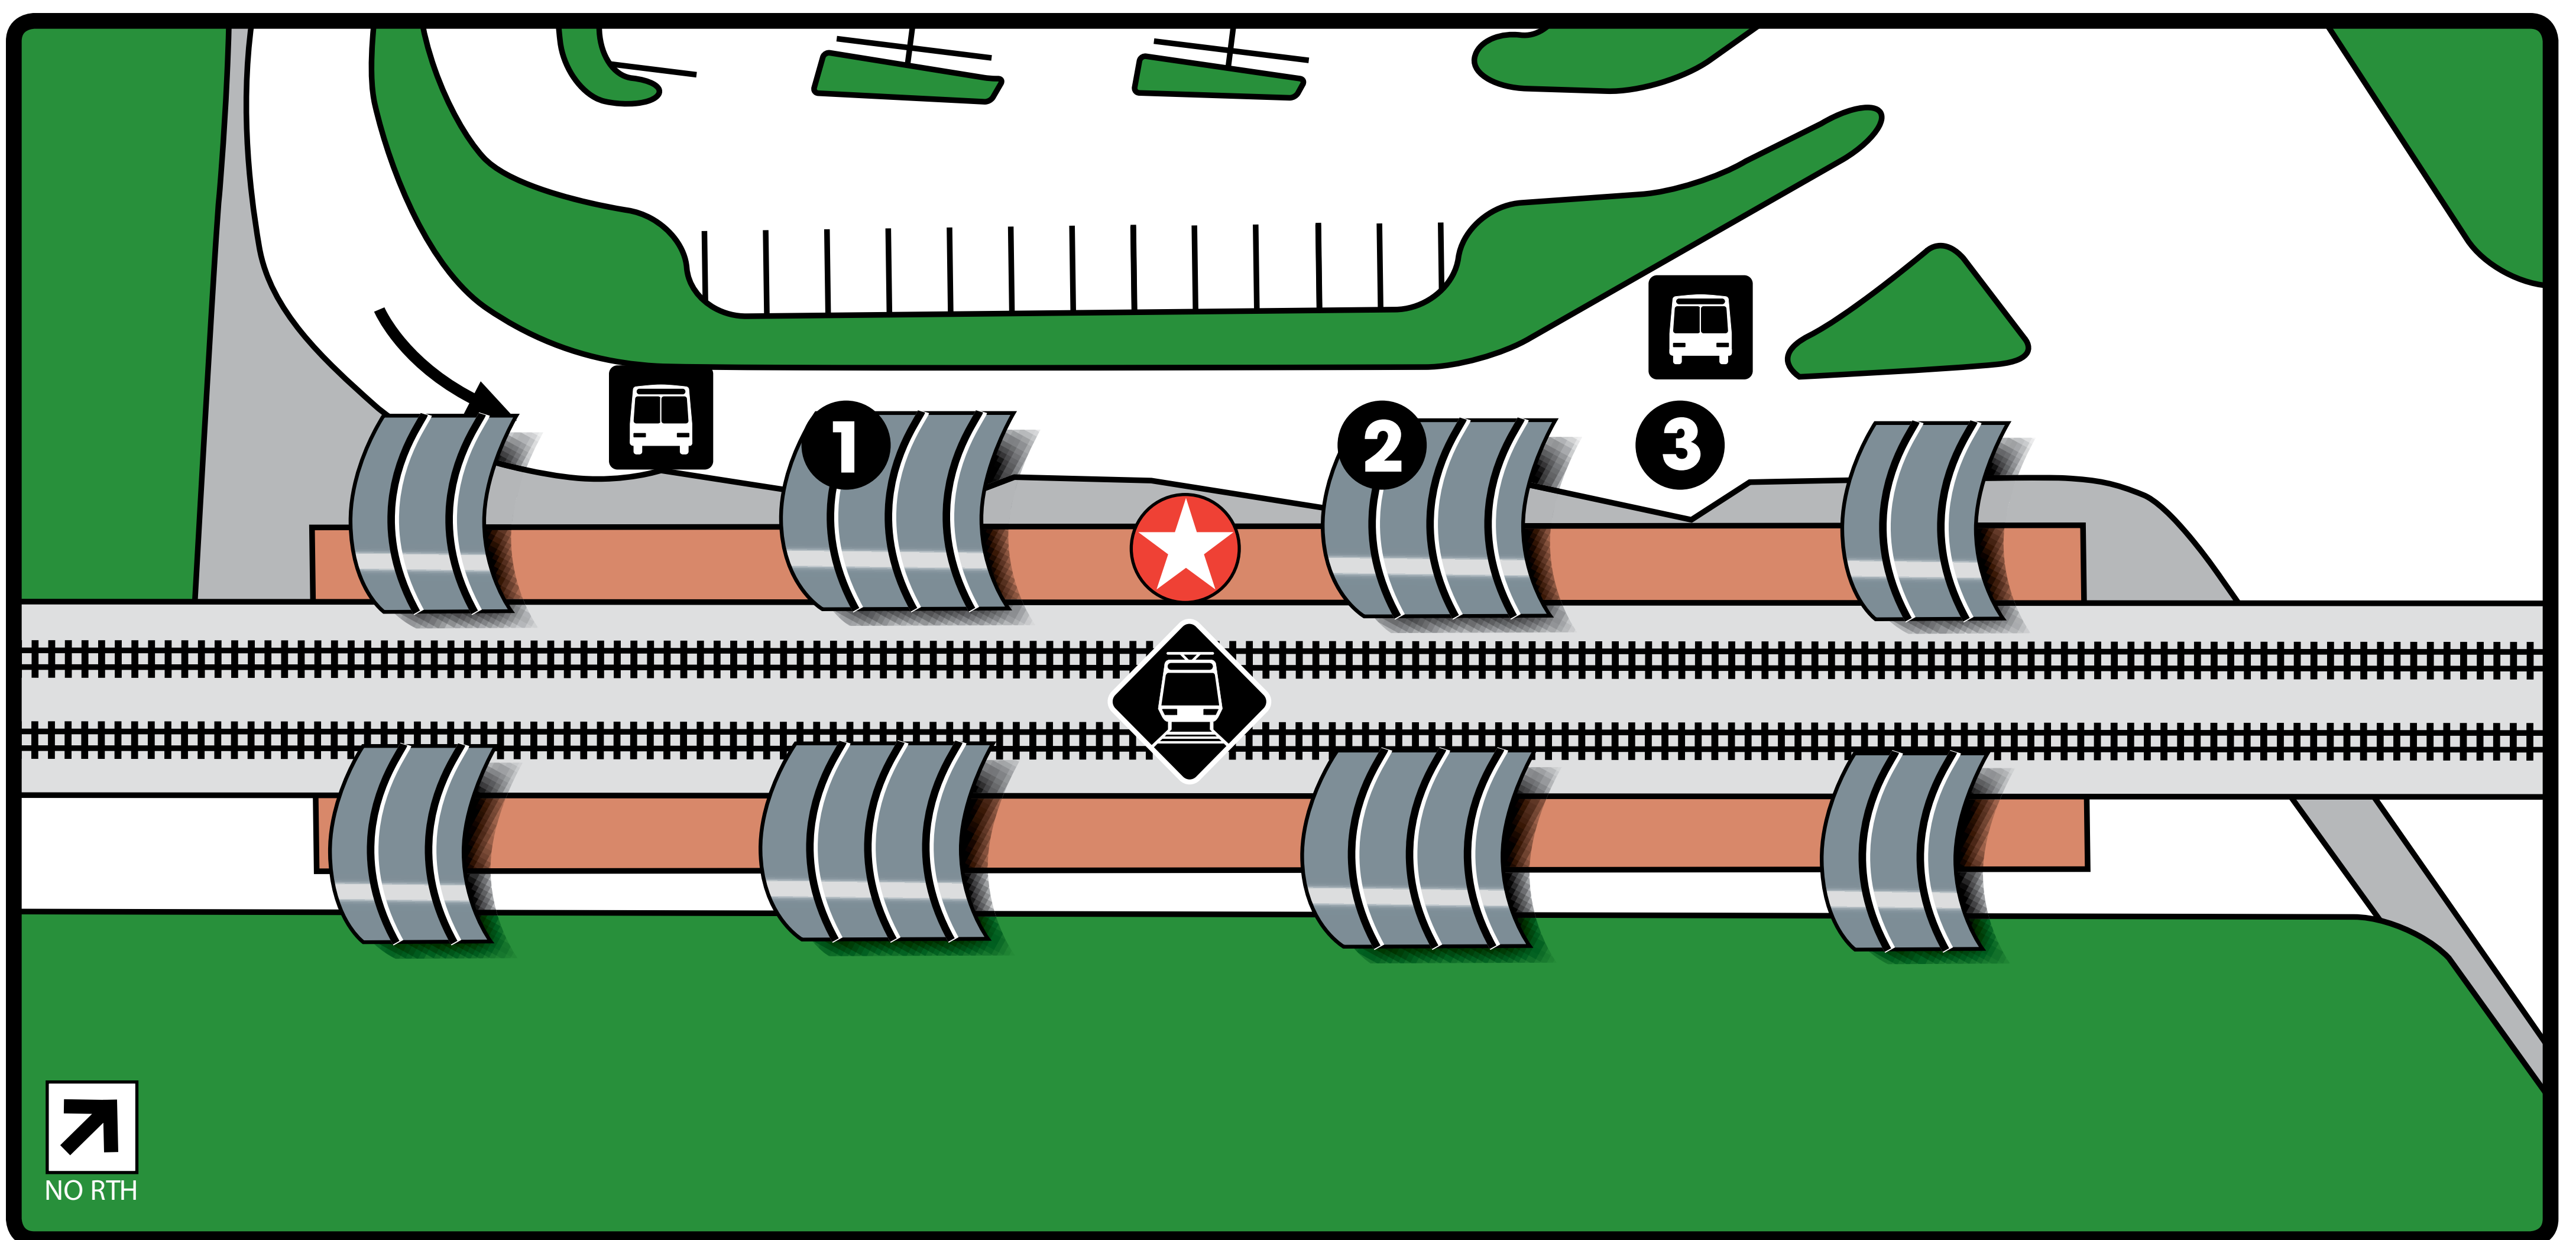

No Smoking on DART Property

call **214.979.1111** or www.DART.org