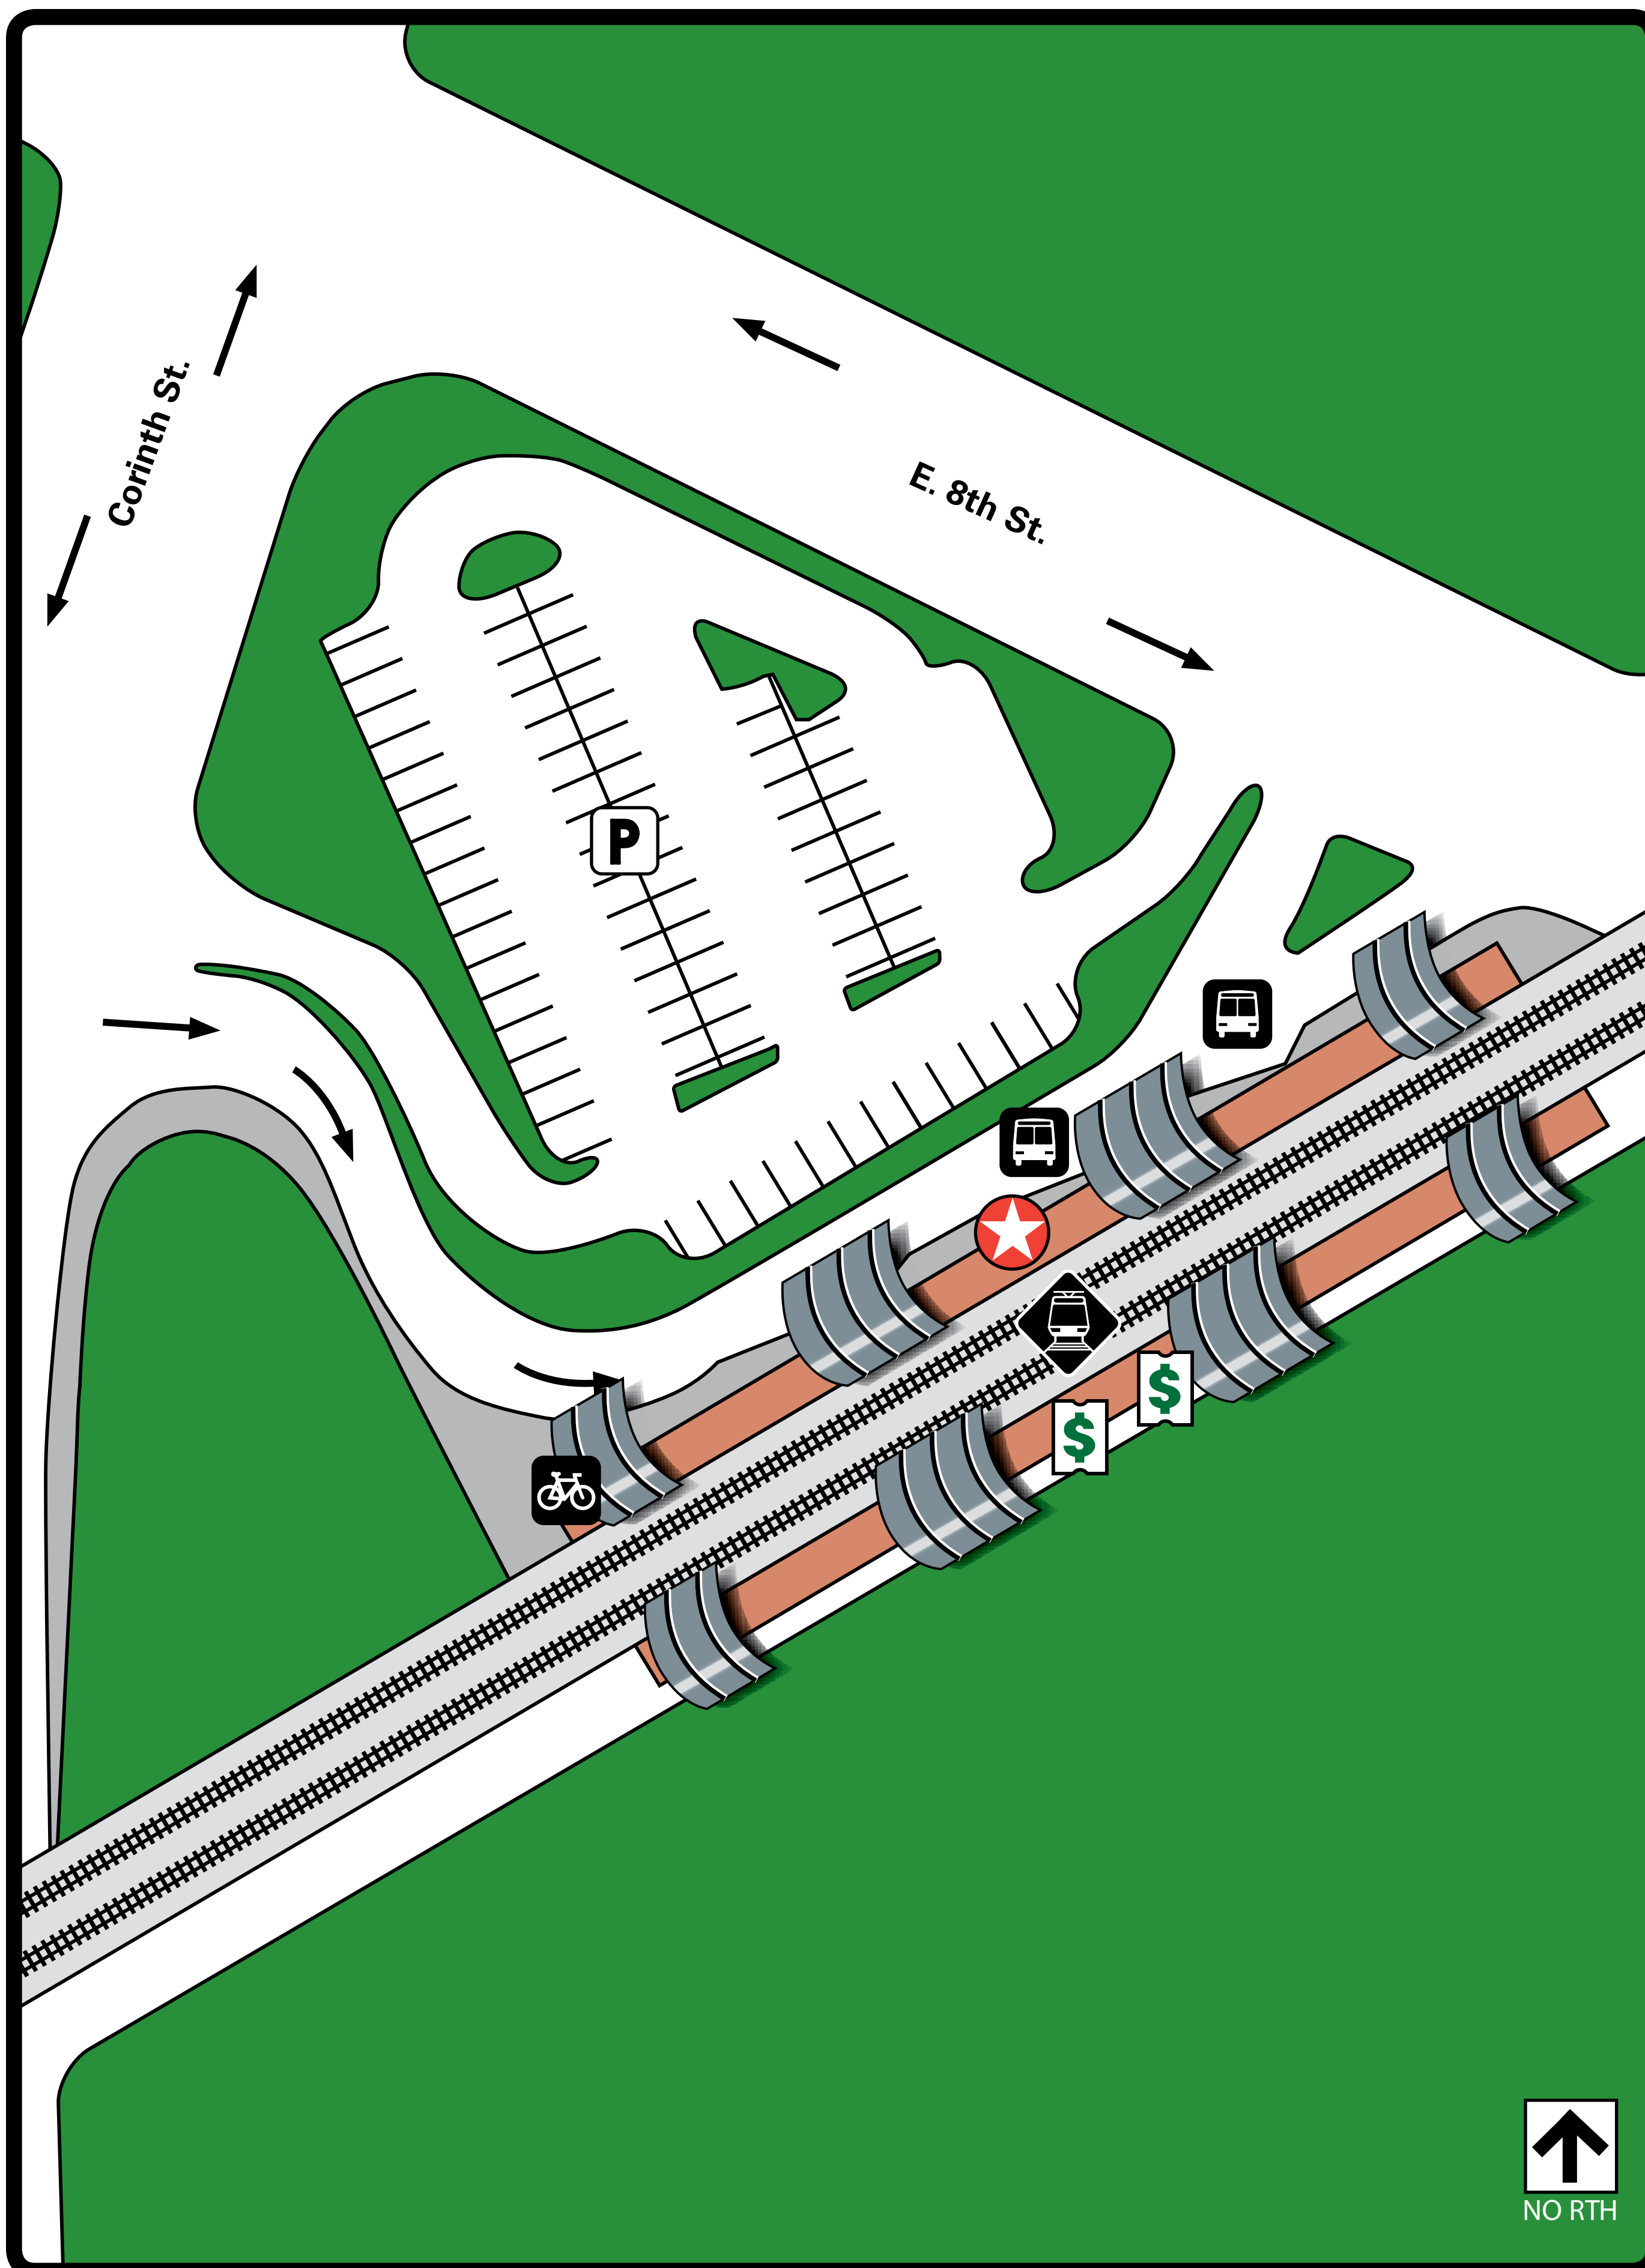

8th & Corinth Station

Legend

- You are here
- Rail Station Platform
- Bus Departures
- Ticket Vending Machine
- Parking
- Bike Locker

Where to Board Bus

- 1** 59 West Dallas,
444 Lancaster,
Rail Disruption Shuttle
- 2** 444 Cockrell Hill
542 Lone Star
- 3** 541 Fawn Valley
Paratransit