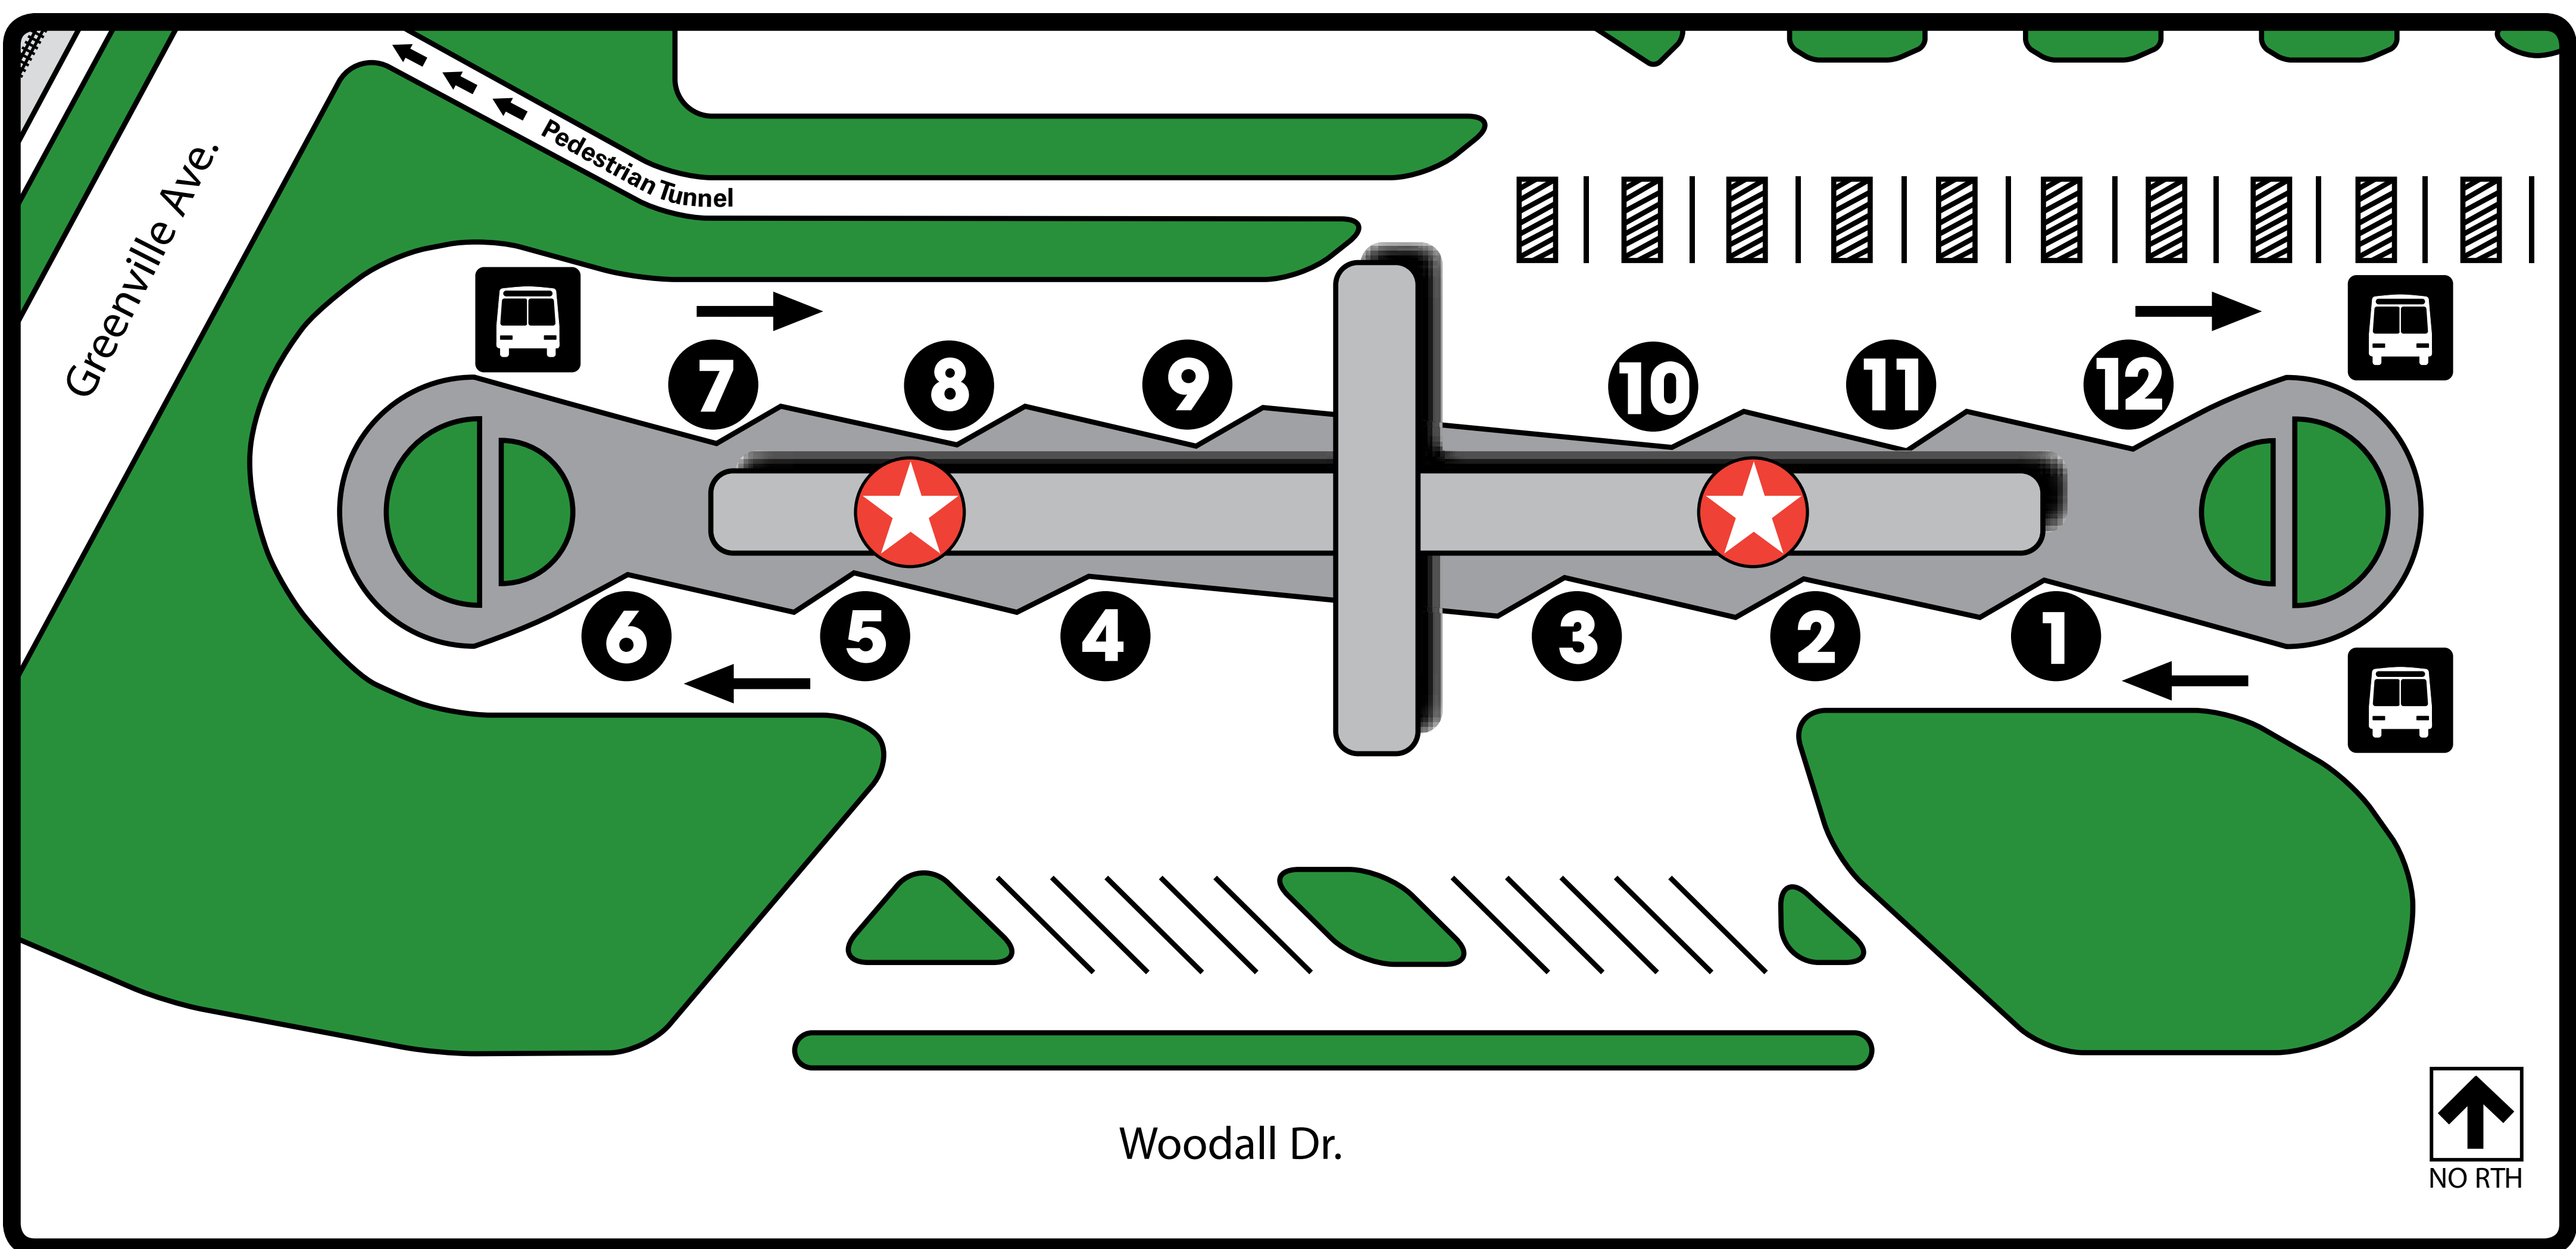

# Arapaho Center Station

### Legend

- You are here
- Schedules and Restrooms
- Rail Station Platform
- Bus Departures
- Ticket Vending Machine
- Parking
- Stairs
- Bike Locker

### Where to Board Bus

- 1** For Future Use
- 2** For Future Use
- 3** 360 Lookout
- 4** 372
- 5** 361
- 6** DART On-Call
- 7** Rail Disruption Shuttle
- 8** 360 Forest Lane
- 9** 362
- 10** 551
- 11** Paratransit
- 12** For Future Use