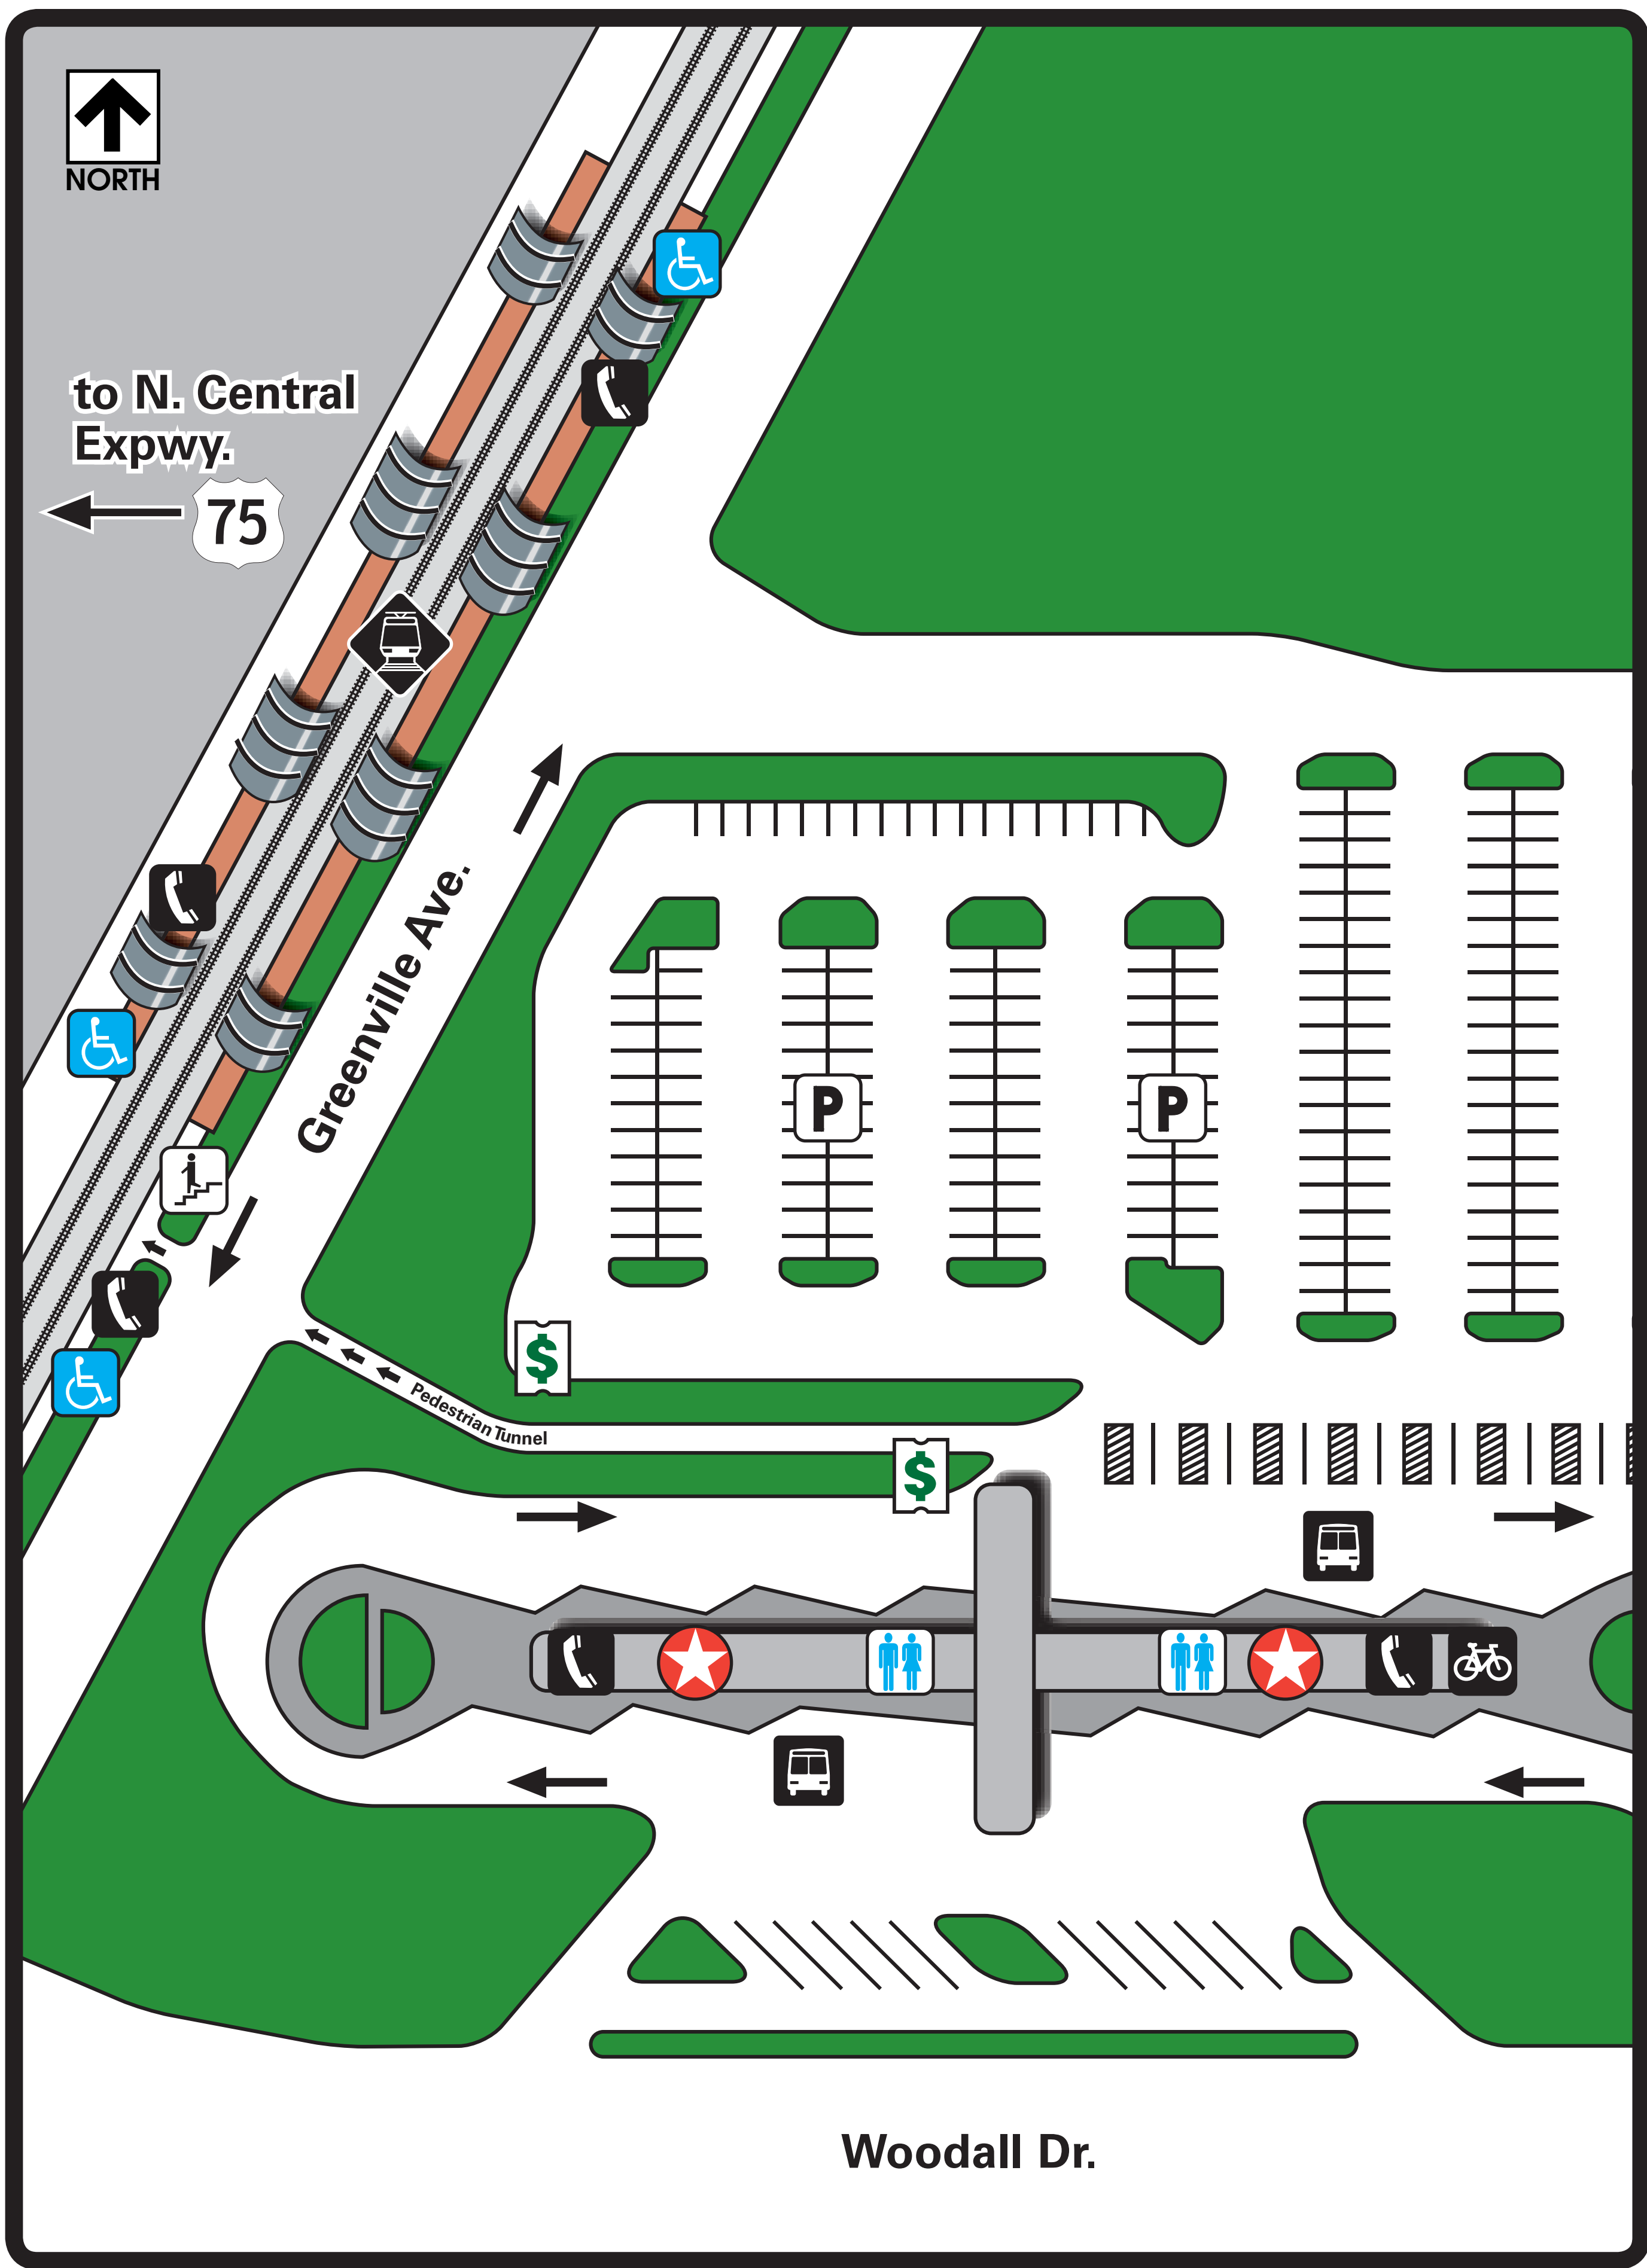

# Arapaho Center Station

### Legend

- You are here
- Schedules and Restrooms
- Rail Station Platform
- Bus Departures
- Ticket Vending Machine
- Parking
- Stairs
- Disabled Rail Boarding
- Phone
- Bike Locker

### Where to Board Bus

- 1** For Future Use
- 2** For Future Use
- 3** For Future Use
- 4** 372
- 5** 361
- 6** DART On-Call Richardson
- 7** Rail Disruption Shuttle Stop
- 8** 360
- 9** 362
- 10** 571
- 11** Paratransit
- 12** For Future Use