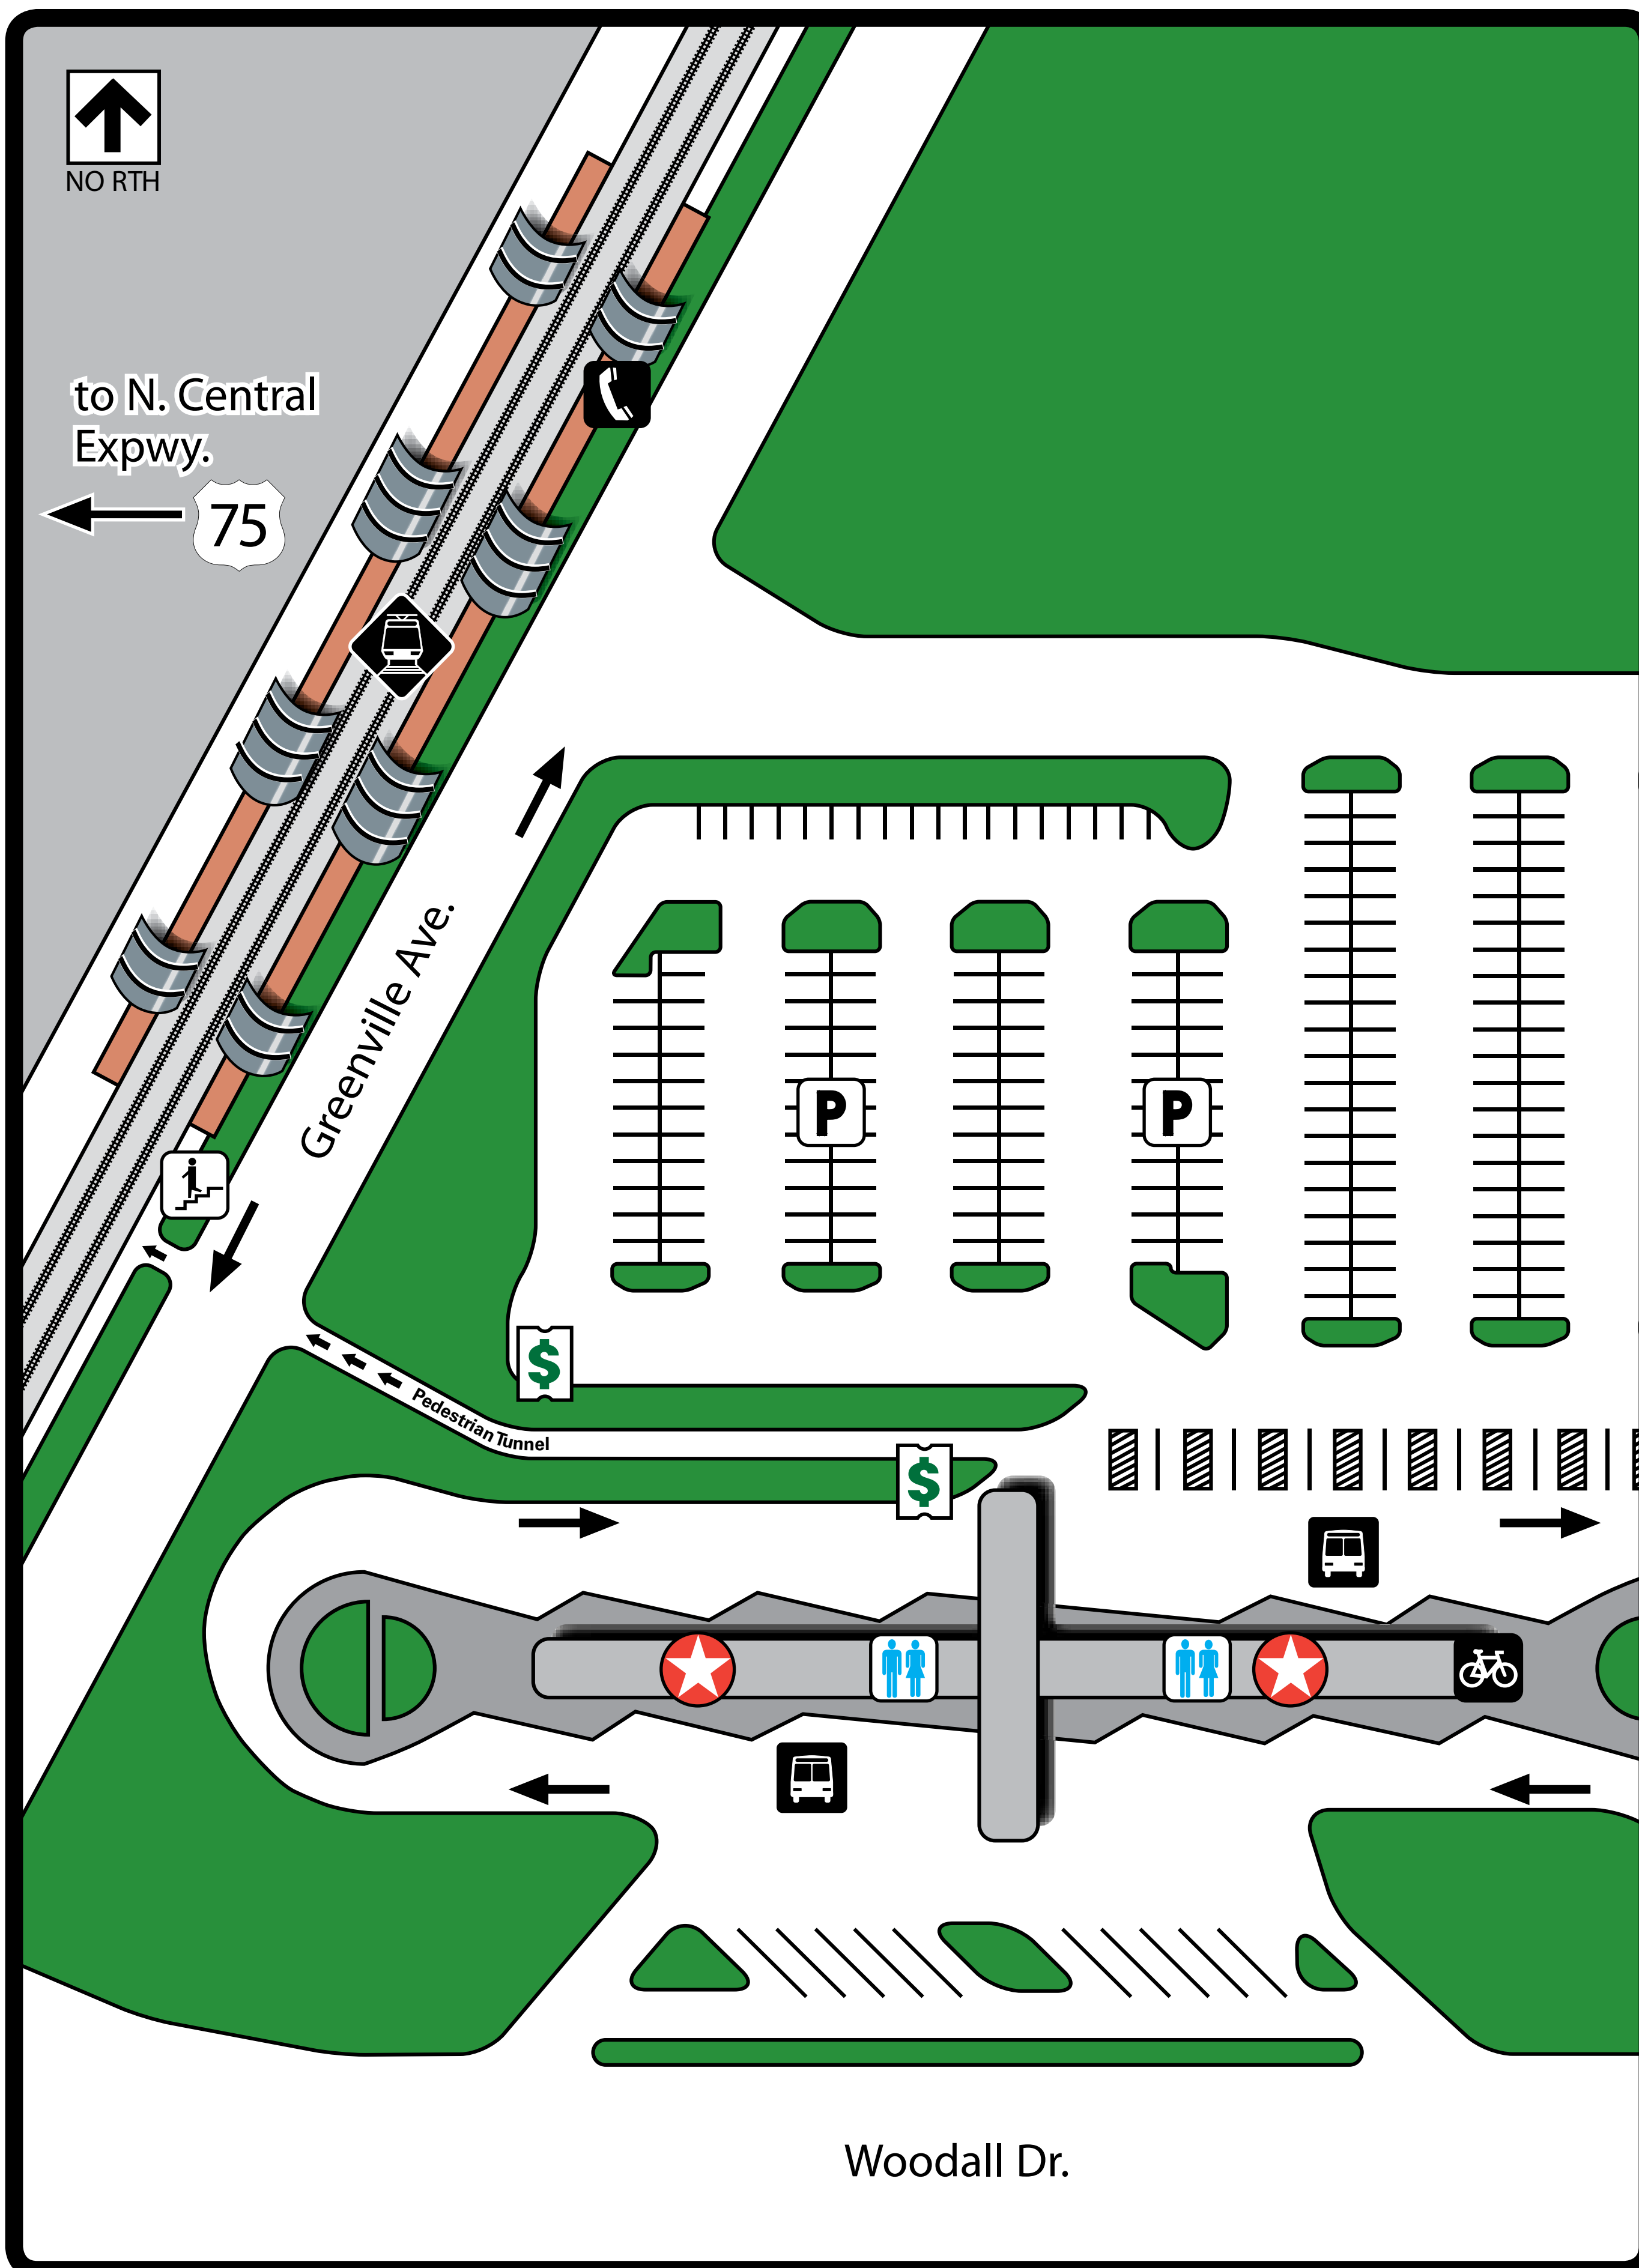

# Arapaho Center Station

### Legend

- You are here
- Schedules and Restrooms
- Rail Station Platform
- Bus Departures
- Ticket Vending Machine
- Parking
- Stairs
- Bike Locker

### Where to Board Bus

- 1** For Future Use
- 2** For Future Use
- 3** 360 Lookout
- 4** 372
- 5** 361
- 6** DART On-Call
- 7** Rail Disruption Shuttle
- 8** 360 Forest Lane
- 9** 362
- 10** 551
- 11** Paratransit
- 12** For Future Use