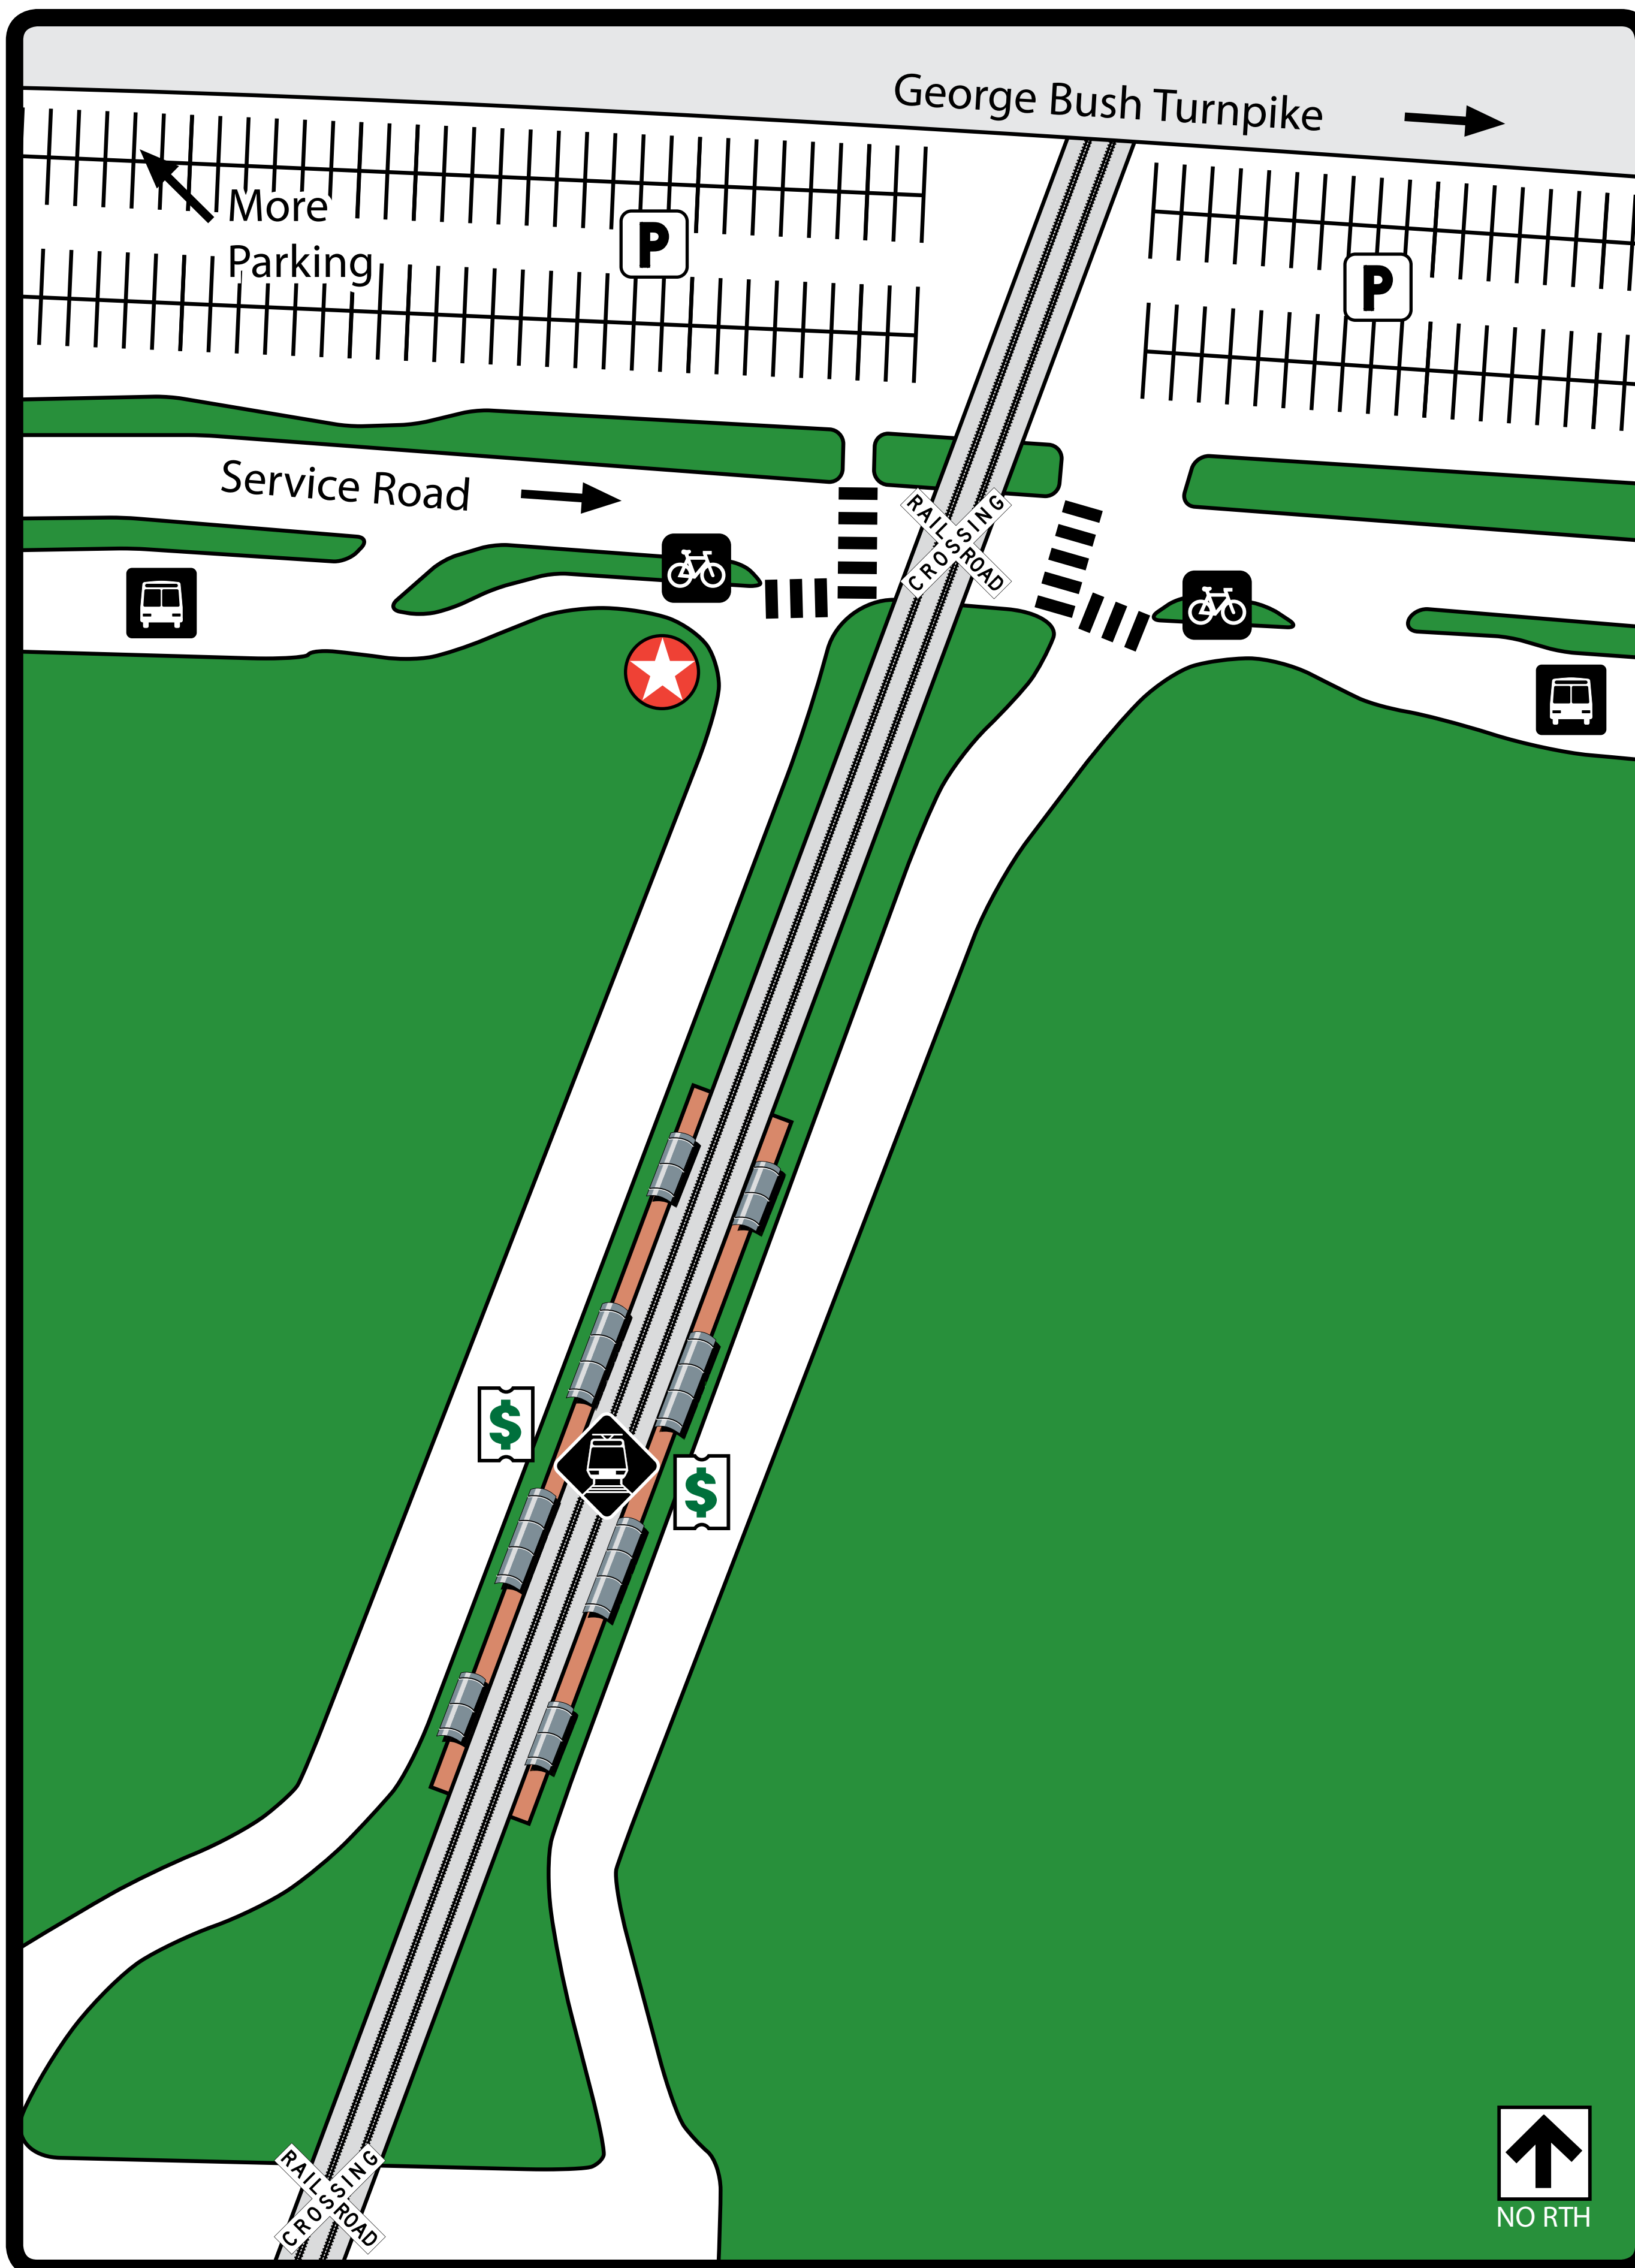

Bush Turnpike Station

Legend

- You are here
- Rail Station Platform
- Bus Departures
- Ticket Vending Machine
- Parking
- Railroad Crossing
- Bike Locker
- Pedestrian Crossing

Where to Board Bus

- 1** Paratransit
- 2** 843
- 3** 841
- 4** 883 UTD Shuttle
- 5** Rail Disruption Shuttle
- 6** For Future Use
- 7** For Future Use
- 8** For Future Use