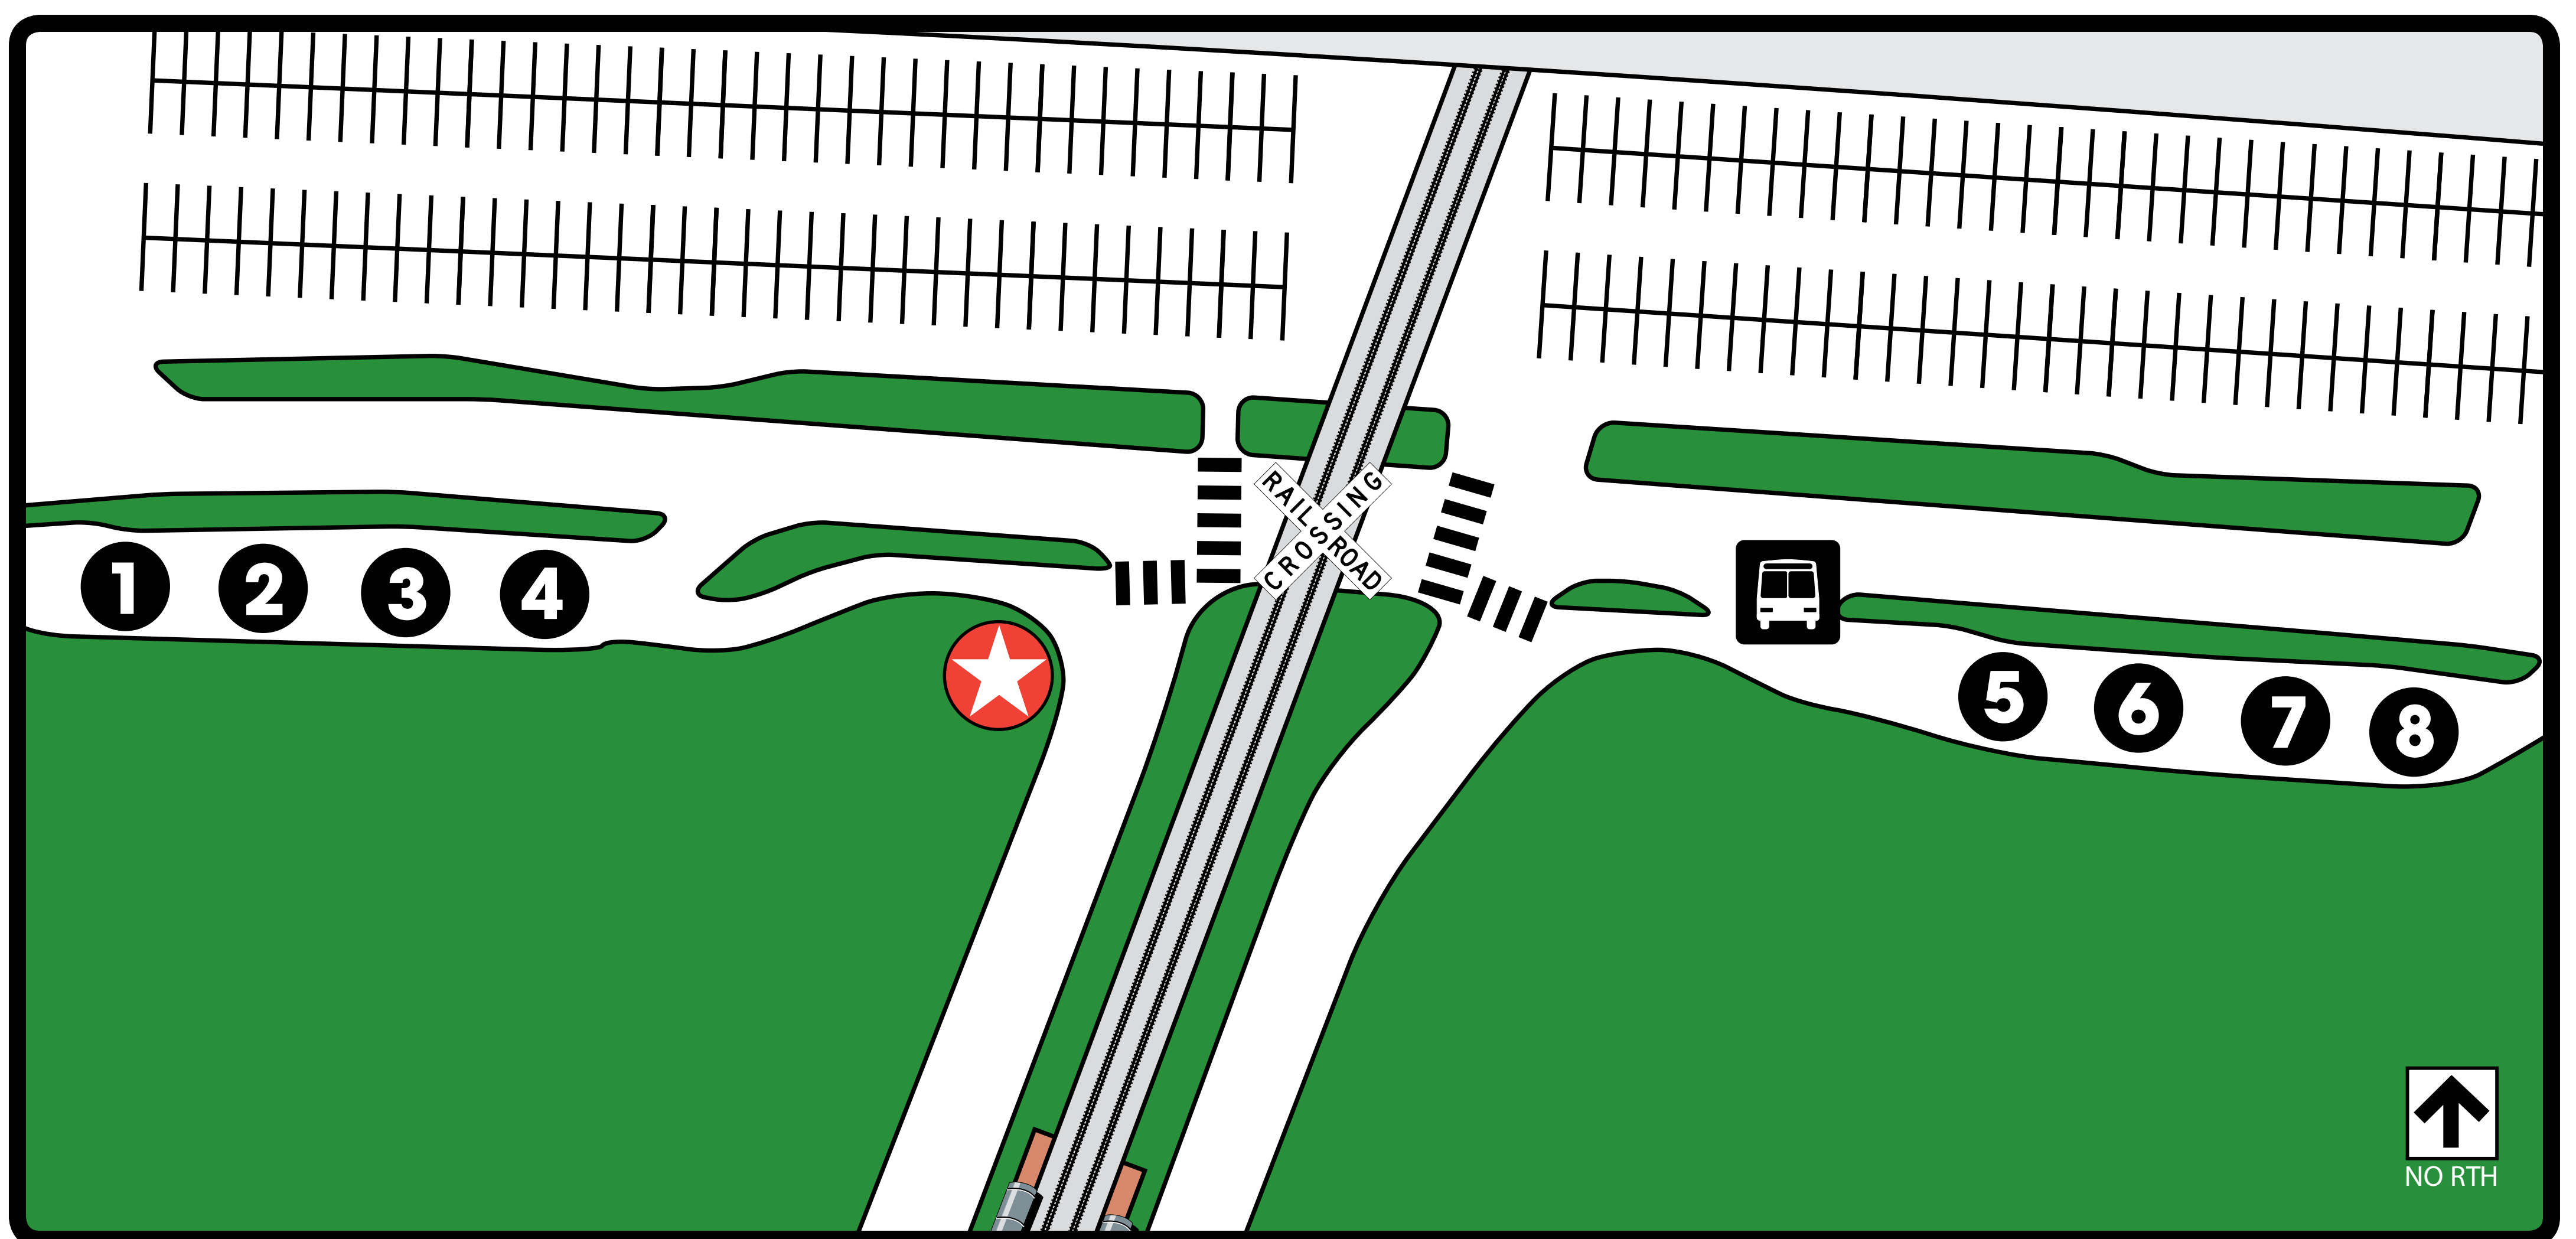

Bush Turnpike Station

Legend

- You are here
- Rail Station Platform
- Bus Departures
- Ticket Vending Machine
- Parking
- Railroad Crossing
- Bike Locker
- Pedestrian Crossing

Where to Board Bus

- 1** Paratransit
- 2** 843
- 3** 841
- 4** 883 UTD Shuttle
- 5** Rail Disruption Shuttle
- 6** For Future Use
- 7** For Future Use
- 8** For Future Use