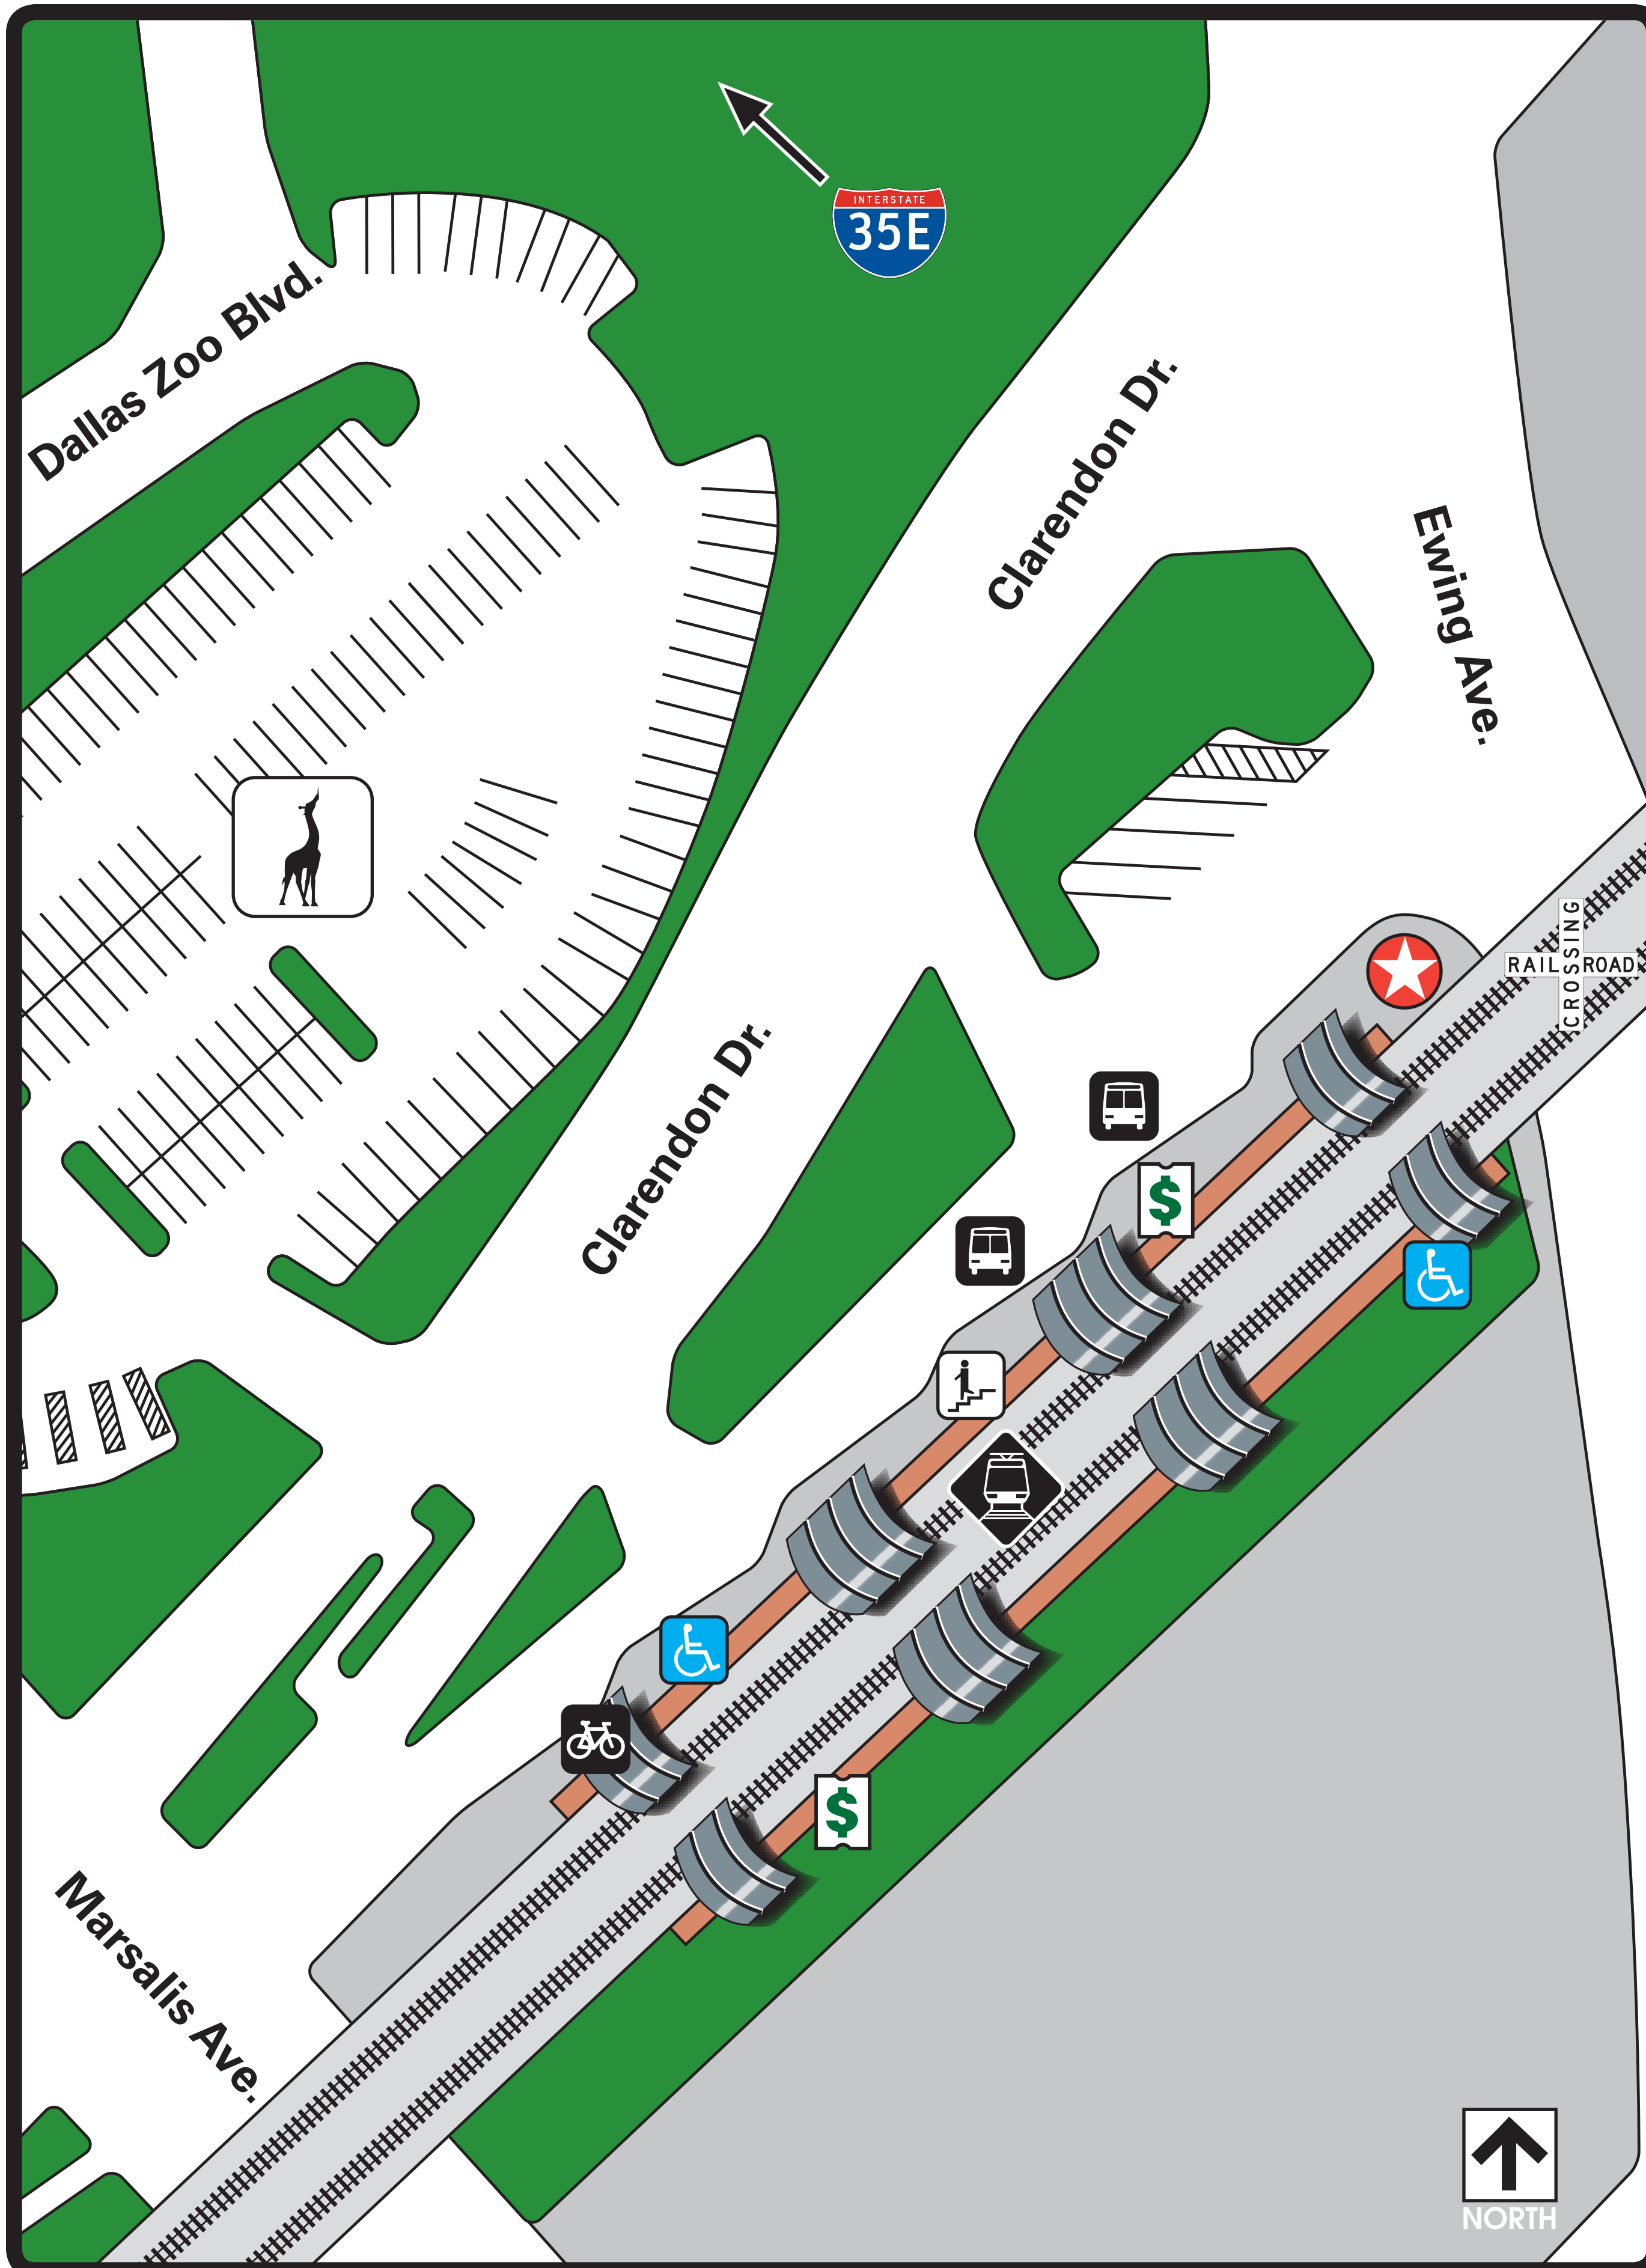

Dallas Zoo Station

Legend

- You are here
- Rail Station Platform
- Bus Departures
- Ticket Vending Machine
- Stairs
- Disabled Rail Boarding
- Bike Locker
- Dallas Zoo
- Railroad Crossing

Where to Board Bus

- 1** For Future Use
- 2** 522
- 3** 19 Polk Terrace/Ann Arbor
- 4** 515, Rail Disruption Shuttle Stop
- 5** Paratransit, 19 Lakewood