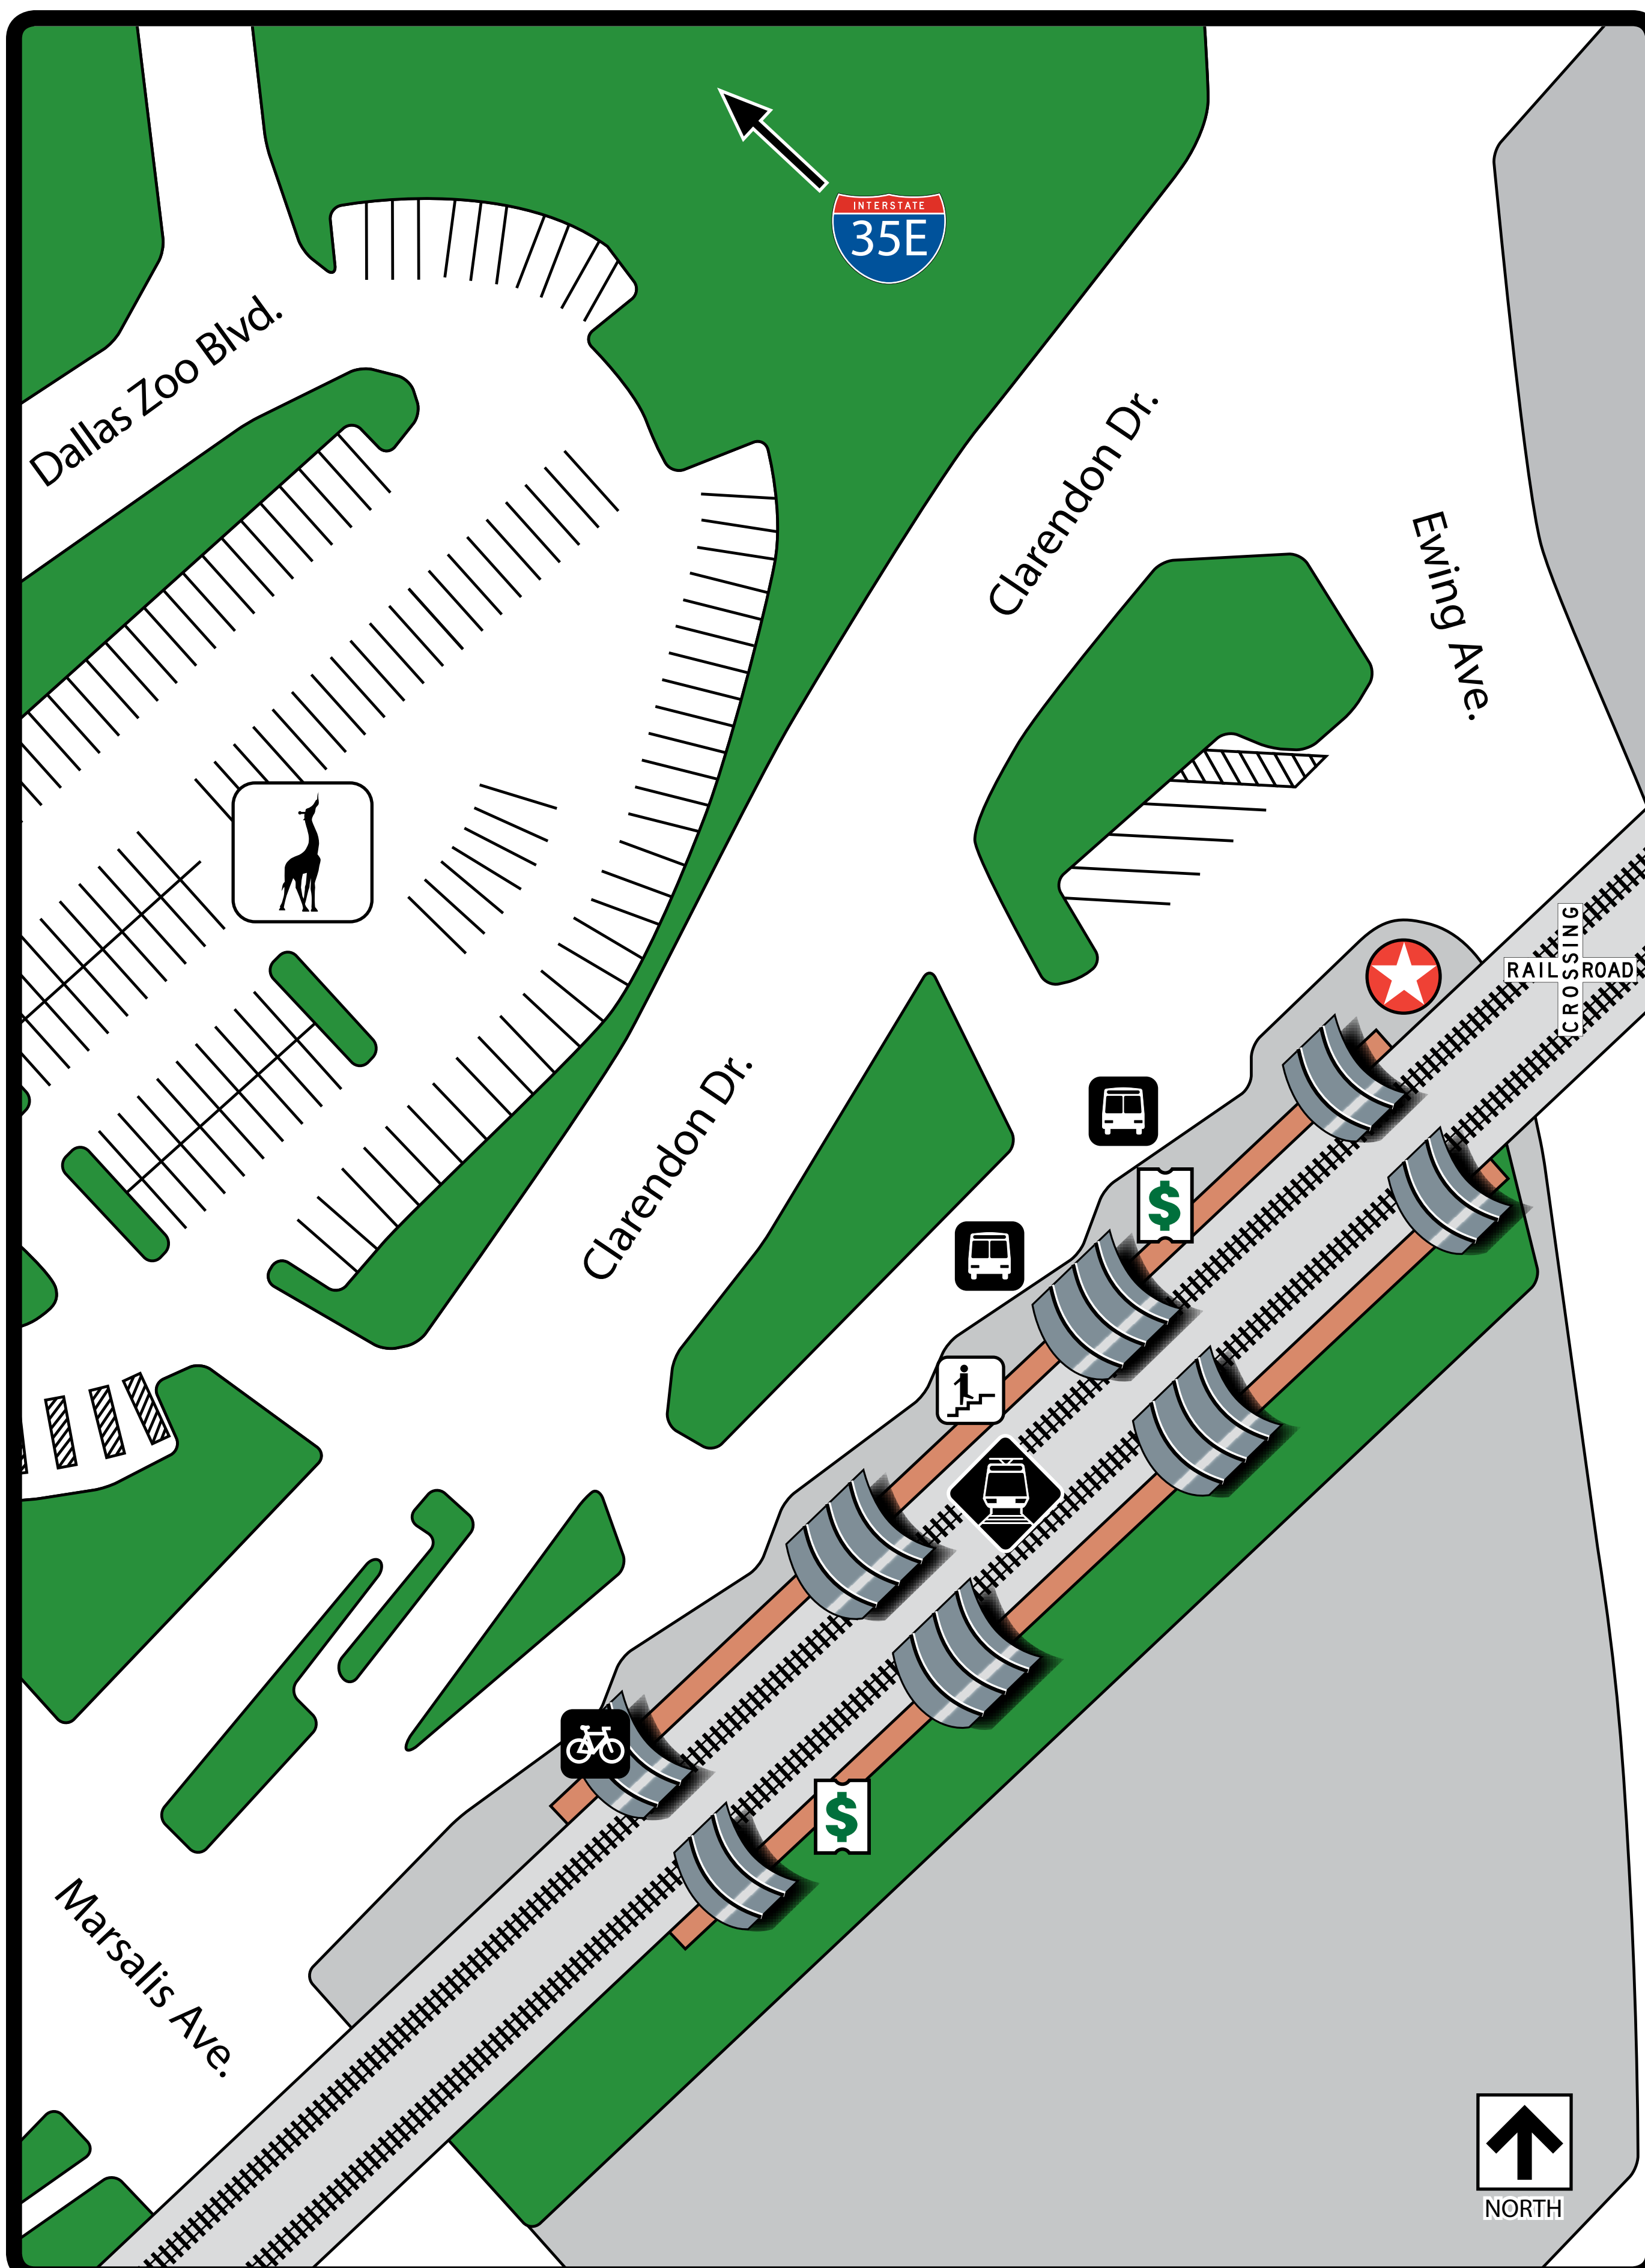

Dallas Zoo Station

Legend

- You are here
- Rail Station Platform
- Bus Departures
- Ticket Vending Machine
- Stairs
- Bike Locker
- Dallas Zoo
- Railroad Crossing

Where to Board Bus

- 1** For Future Use
- 2** 522
- 3** 19 Ann Arbor/Polk Terrace
- 4** 515, Rail Disruption Shuttle
- 5** 19 Lakewood, Paratransit,