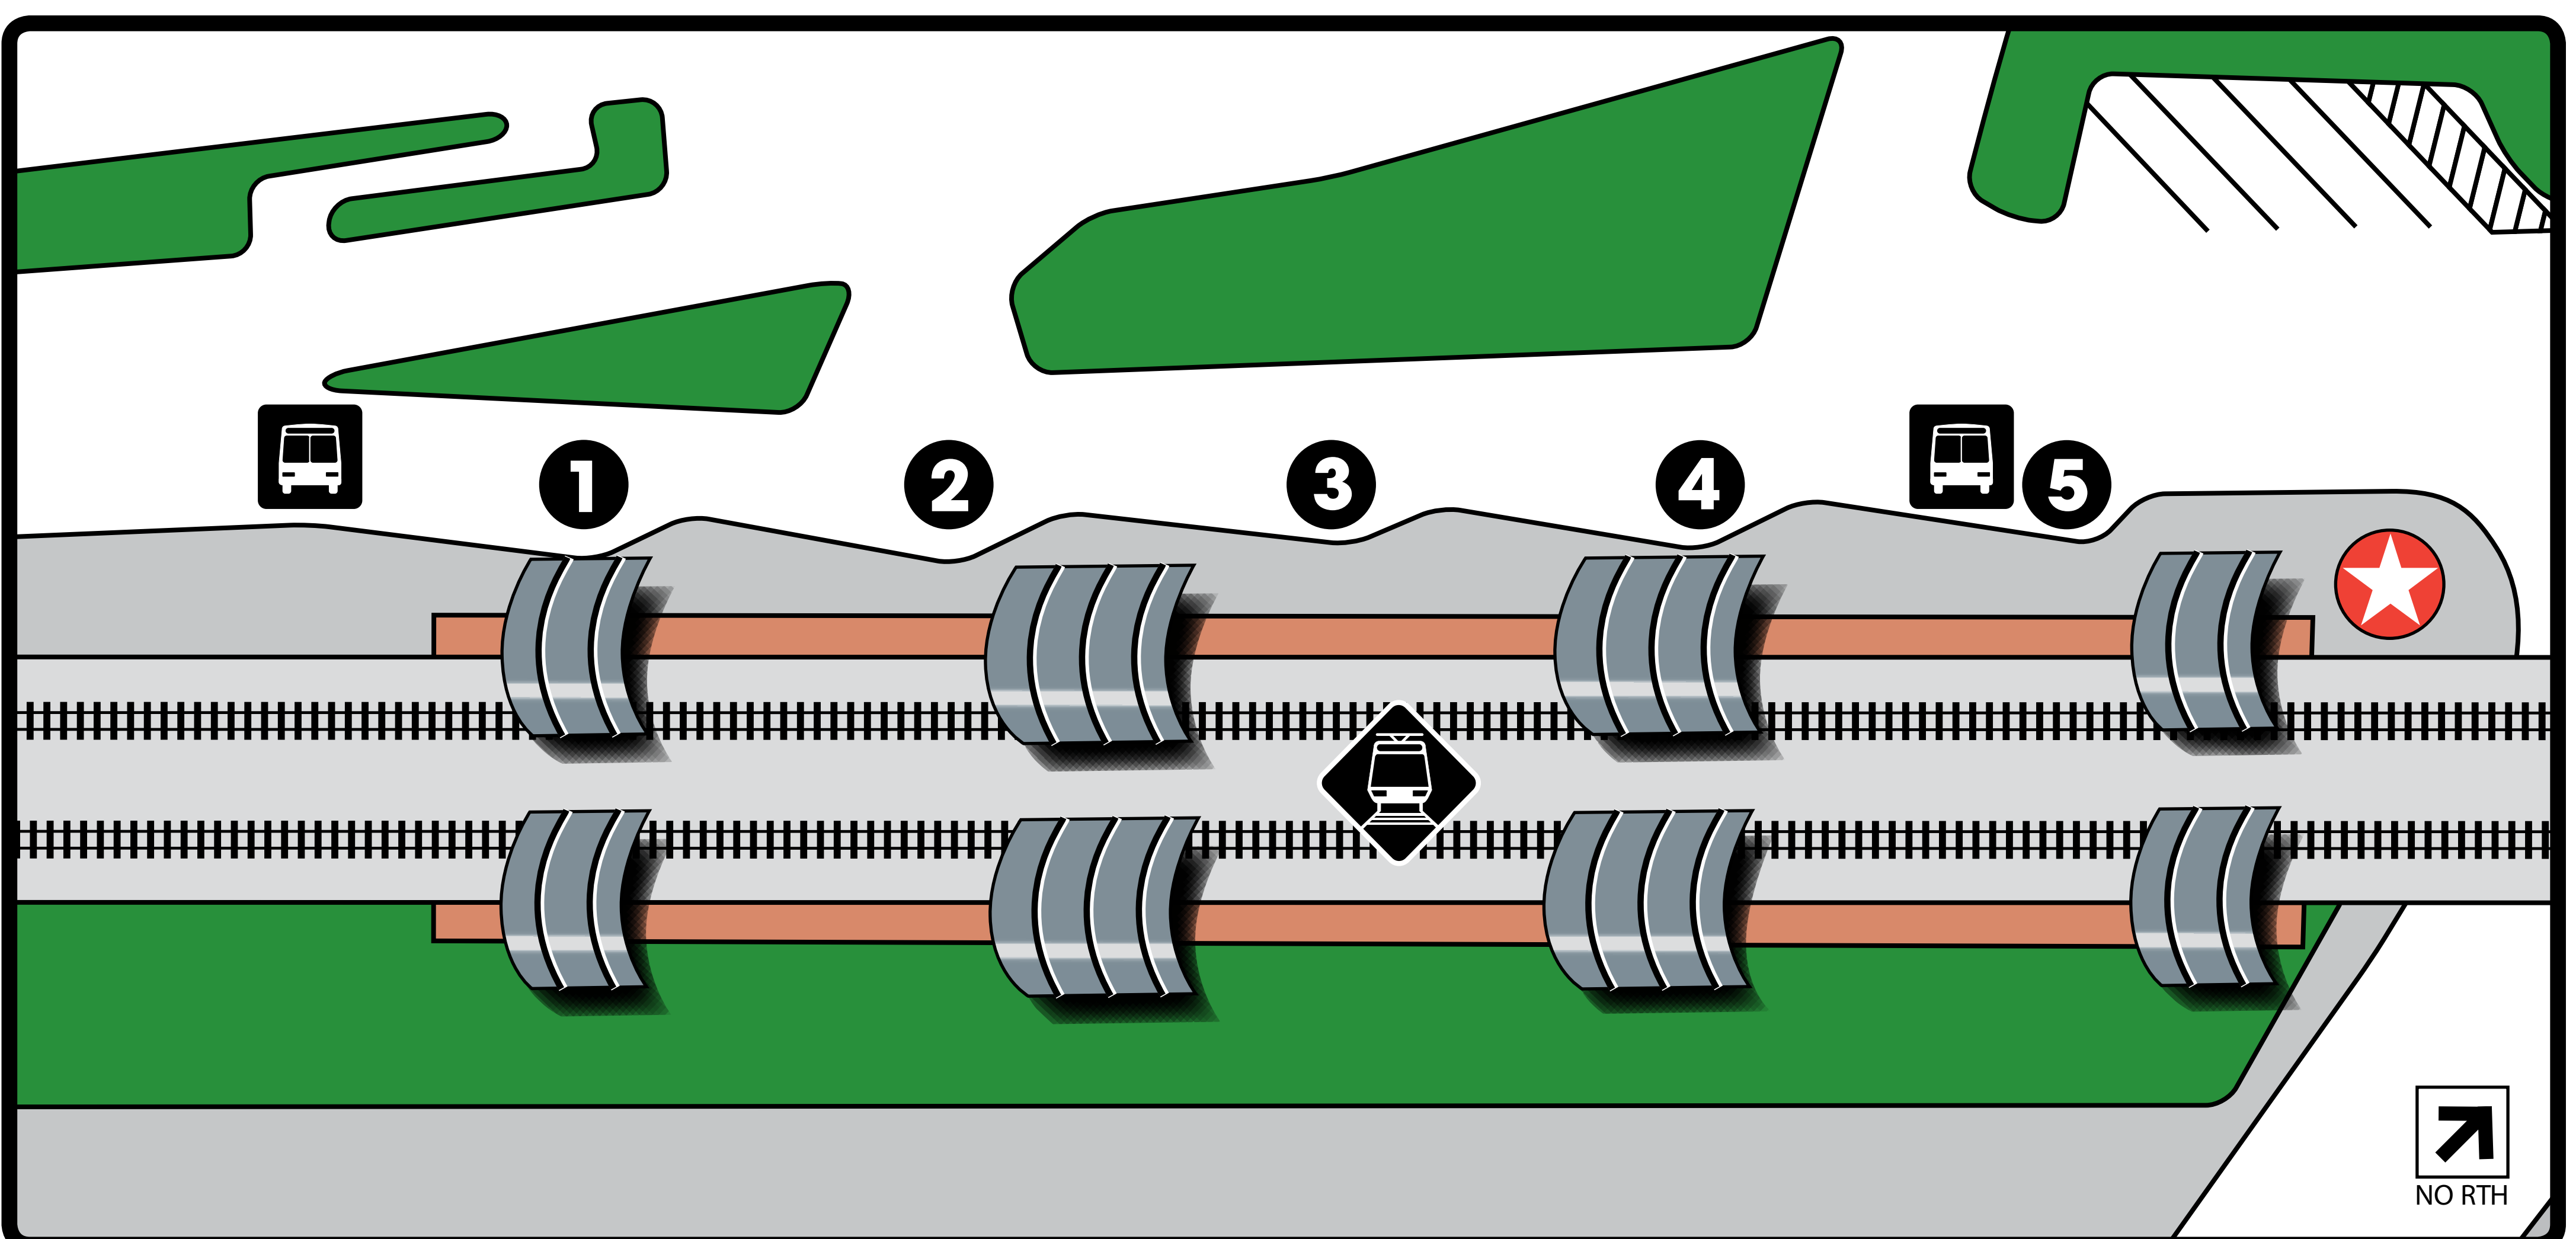

Dallas Zoo Station

Legend

- You are here
- Rail Station Platform
- Bus Departures
- Ticket Vending Machine
- Stairs
- Bike Locker
- Dallas Zoo
- Railroad Crossing

Where to Board Bus

- 1** For Future Use
- 2** 522
- 3** 19 Ann Arbor/Polk Terrace
- 4** 515, Rail Disruption Shuttle
- 5** 19 Lakewood, Paratransit,