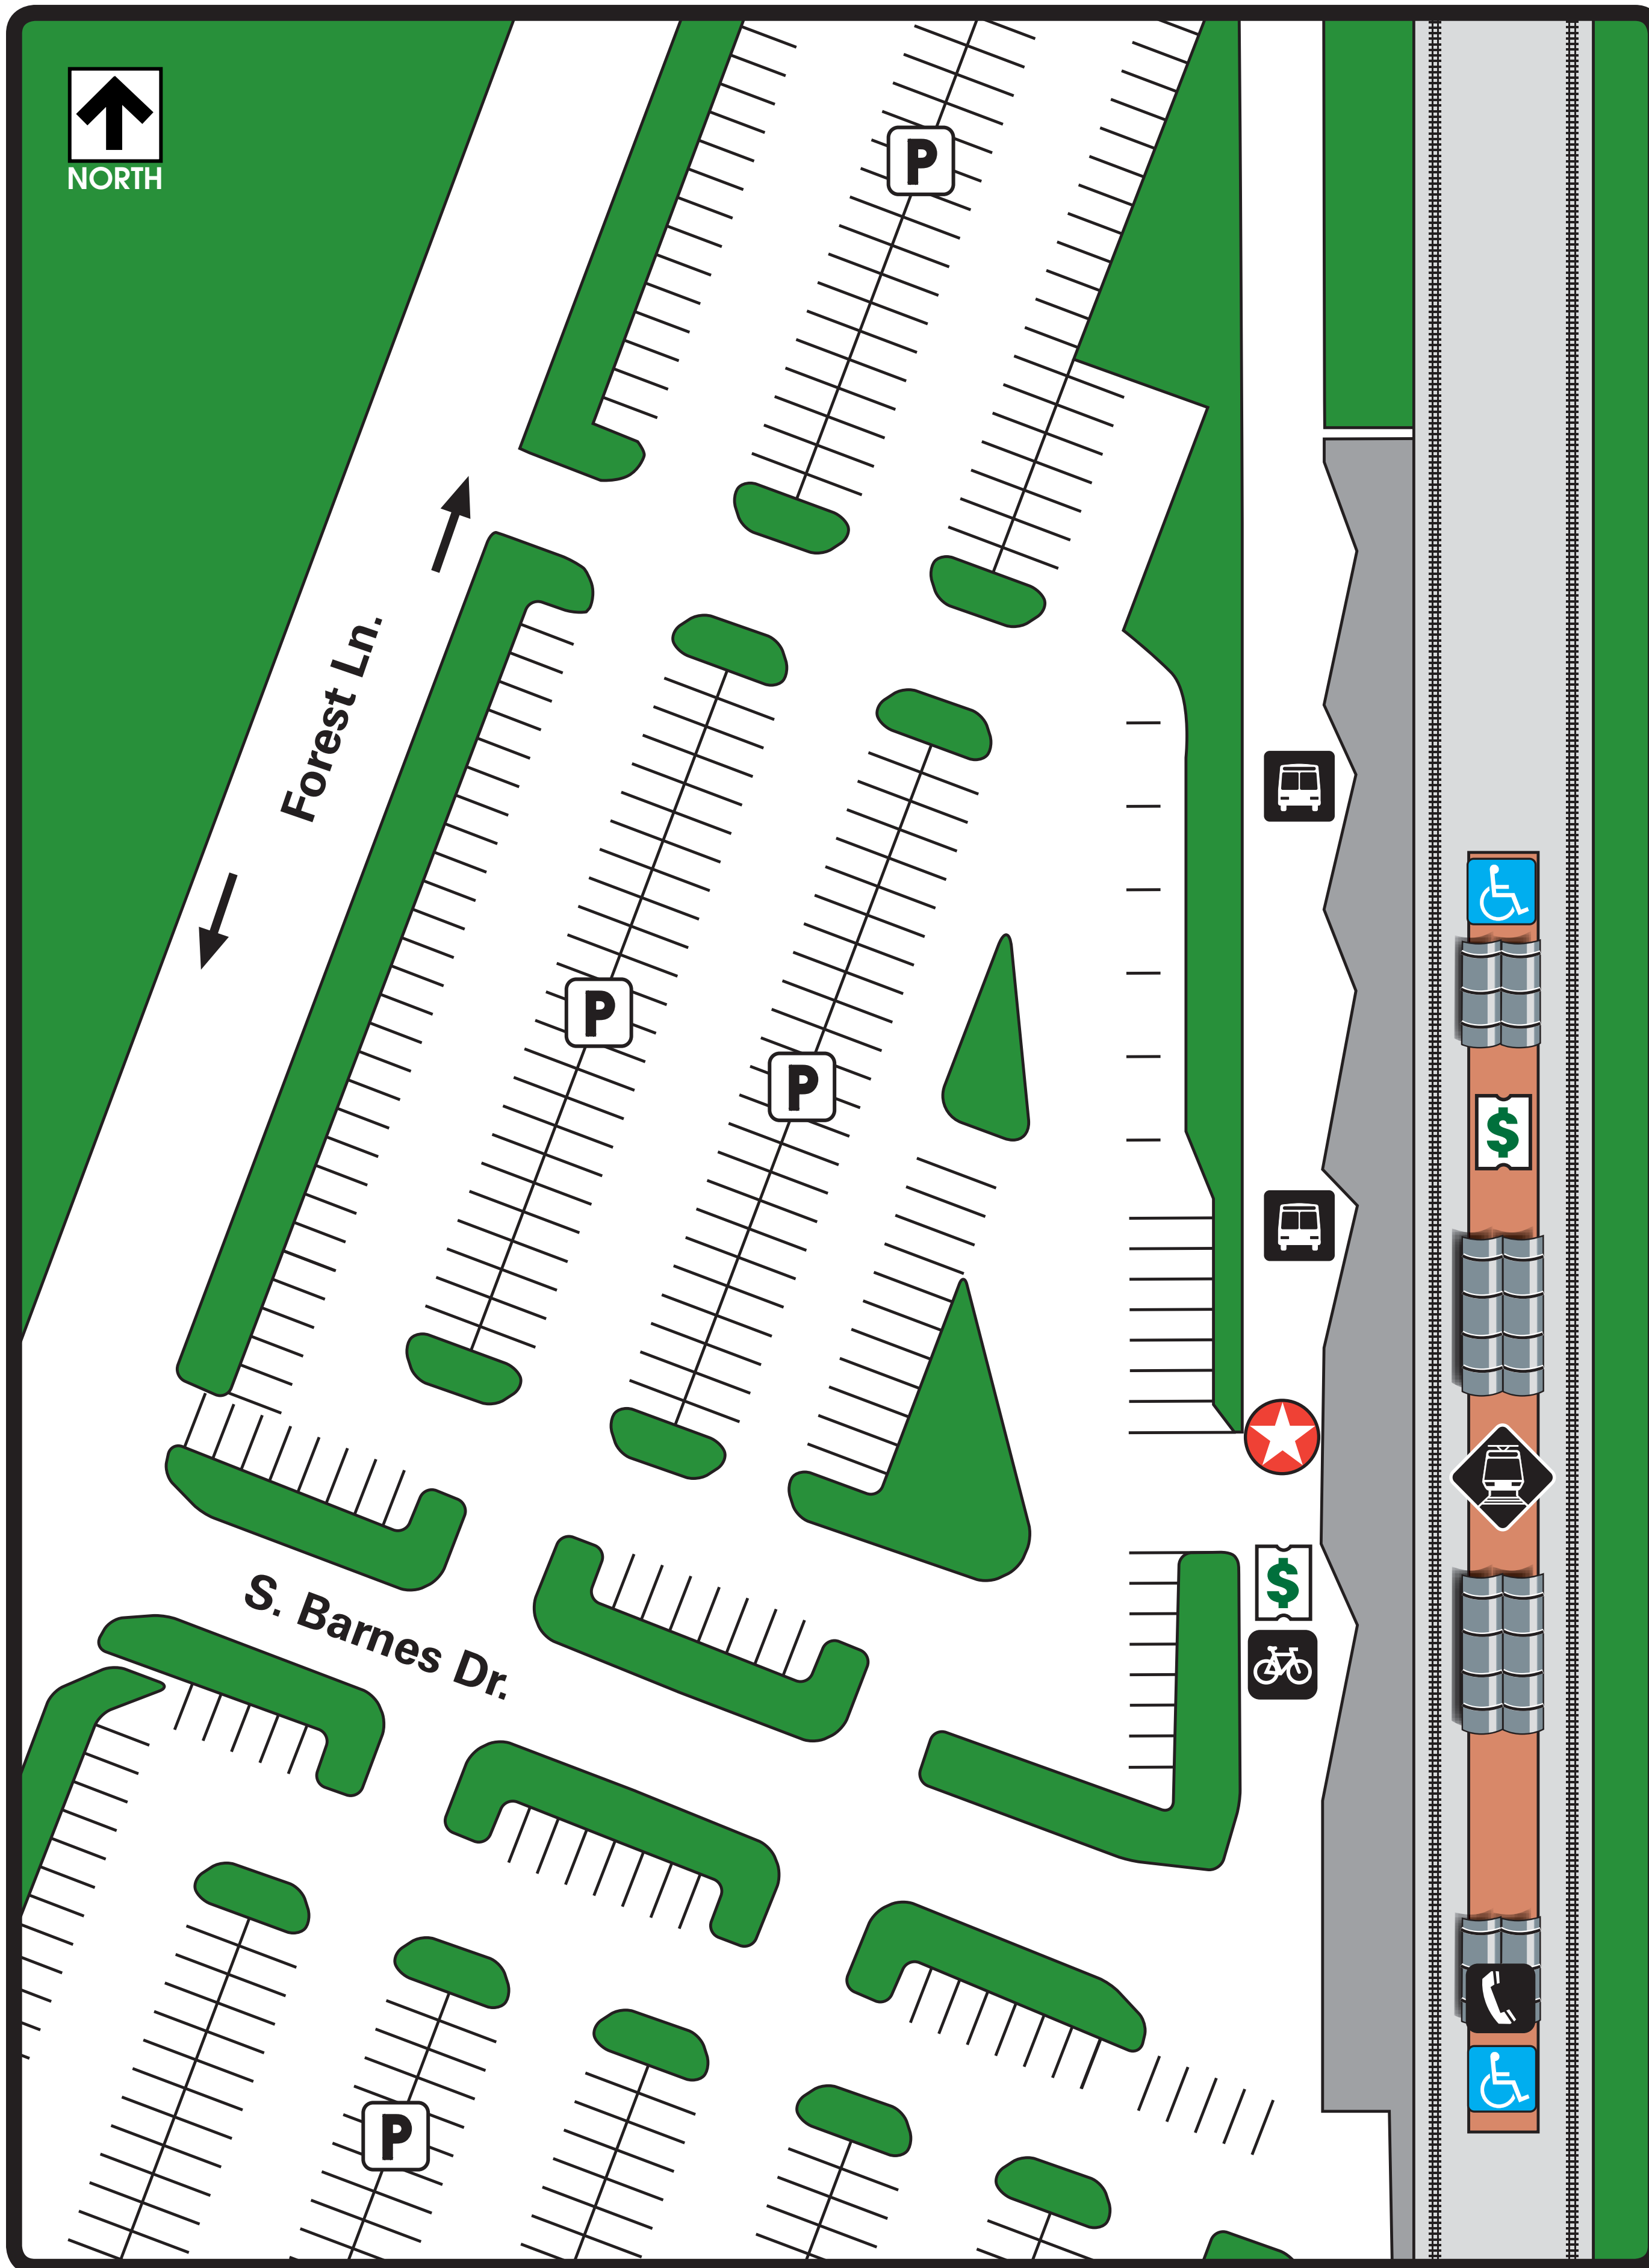

Forest/Jupiter Station

Legend

- You are here
- Rail Station Platform
- Bus Departures
- Ticket Vending Machine
- Parking
- Disabled Rail Boarding
- Phone
- Bike Locker

Where to Board Bus

- 1** Paratransit
Rail Disruption Shuttle Stop
- 2** 486 Farmers Branch
- 3** 486 Downtown Garland
- 4** 372 Arapaho Center
410 South Garland
- 5** 372 South Garland
410 Parker Rd. Station

61