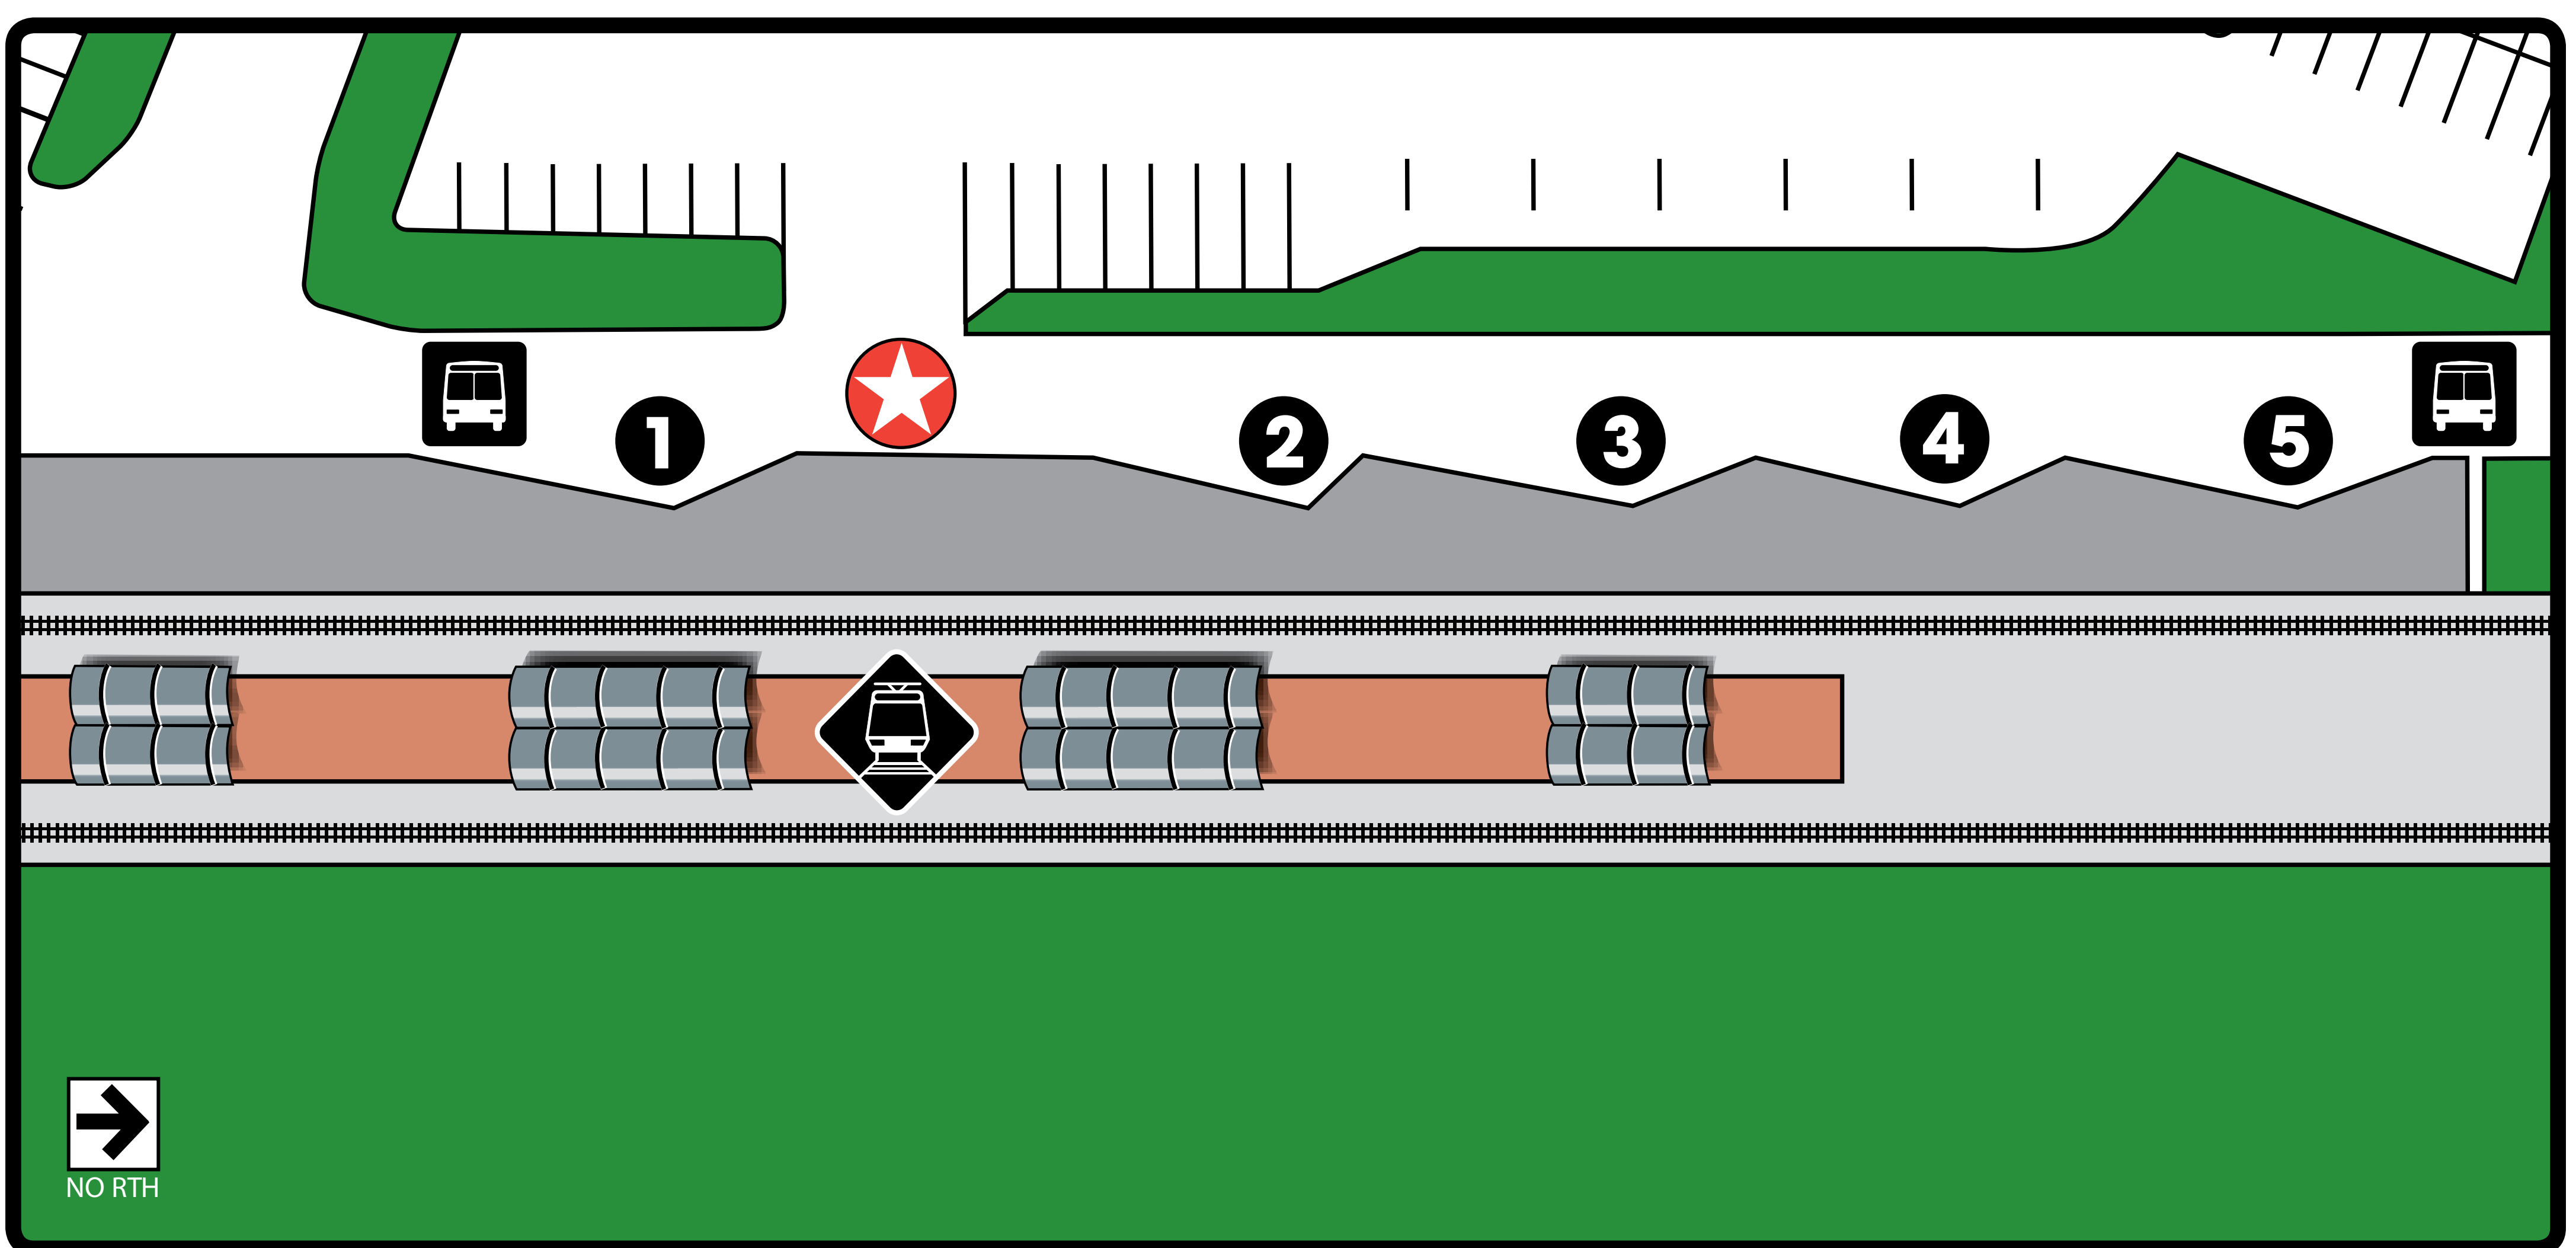

Forest/Jupiter Station

Legend

- You are here
- Rail Station Platform
- Bus Departures
- Ticket Vending Machine
- Parking
- Bike Locker

Where to Board Bus

- 1** Paratransit
Rail Disruption Shuttle
- 2** 486 Royal Lane
- 3** 486 Downtown Garland
- 4** 372 Arapaho Center Station
410 South Garland T.C.
- 5** 372 South Garland T.C.
410 Parker Rd. Station