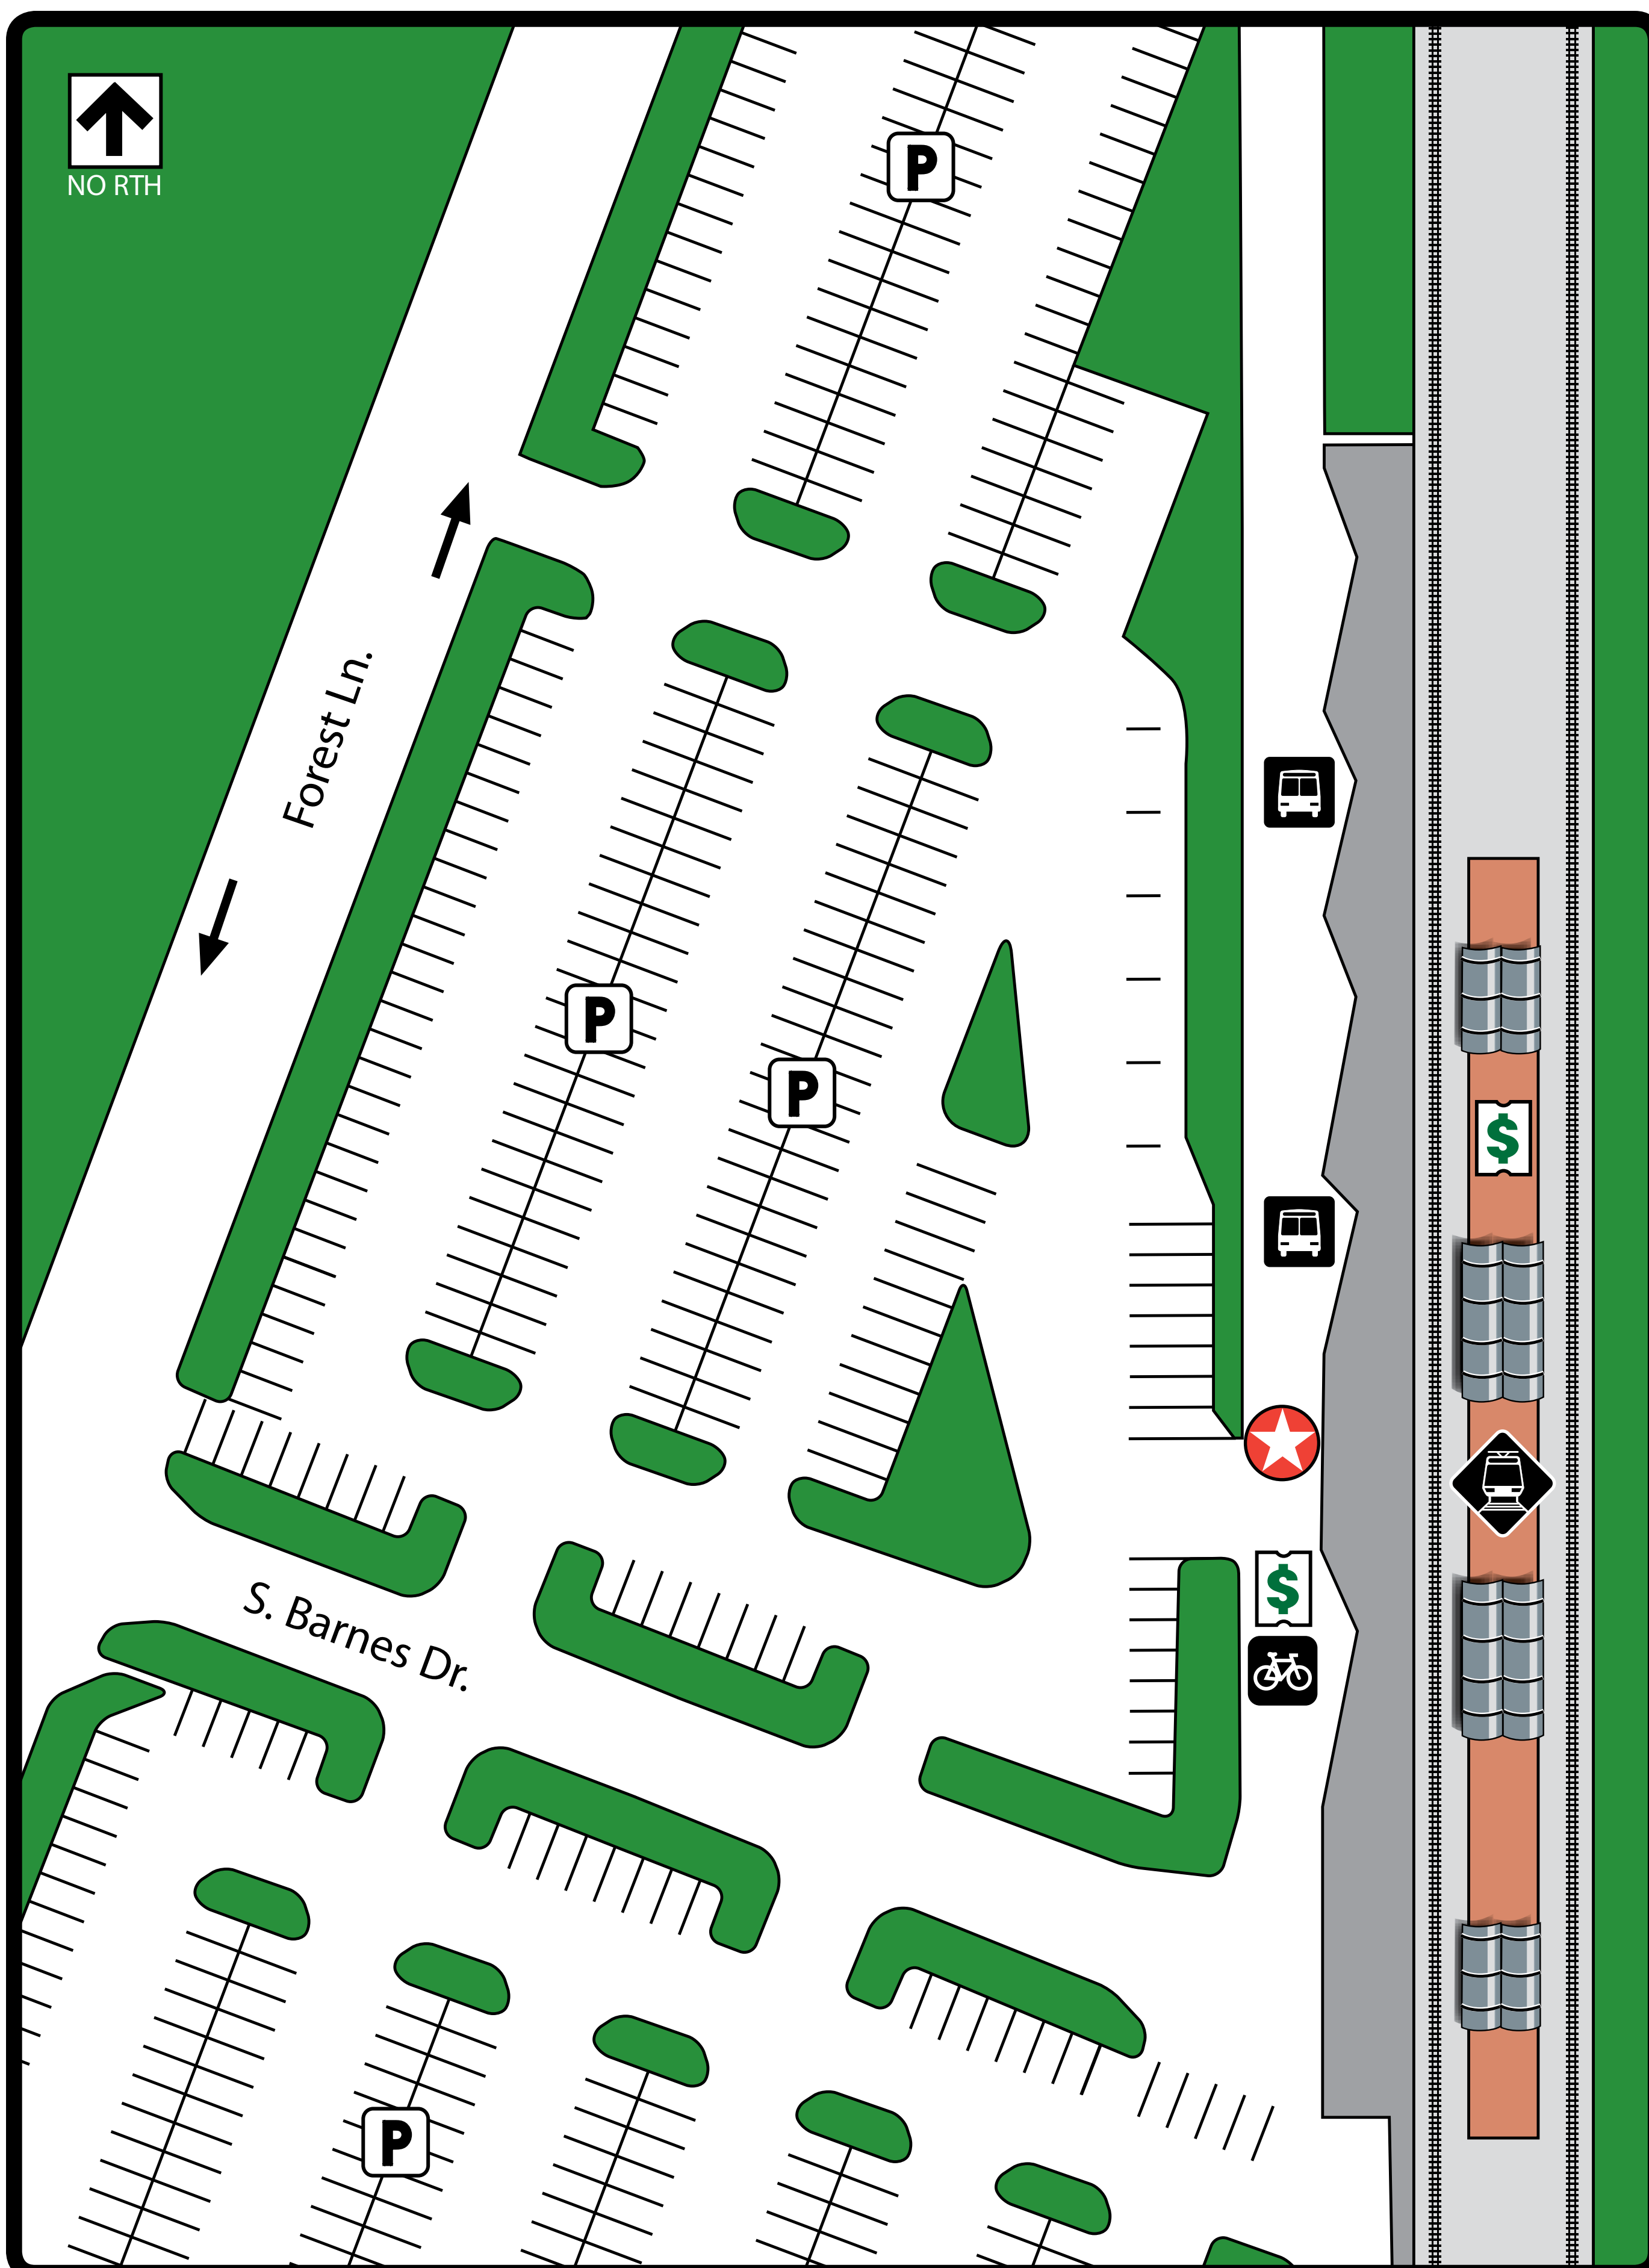

Forest/Jupiter Station

Legend

- You are here
- Rail Station Platform
- Bus Departures
- Ticket Vending Machine
- Parking
- Bike Locker

Where to Board Bus

- 1** Paratransit
Rail Disruption Shuttle
- 2** 486 Royal Lane
- 3** 486 Downtown Garland
- 4** 372 Arapaho Center Station
410 South Garland T.C.
- 5** 372 South Garland T.C.
410 Parker Rd. Station