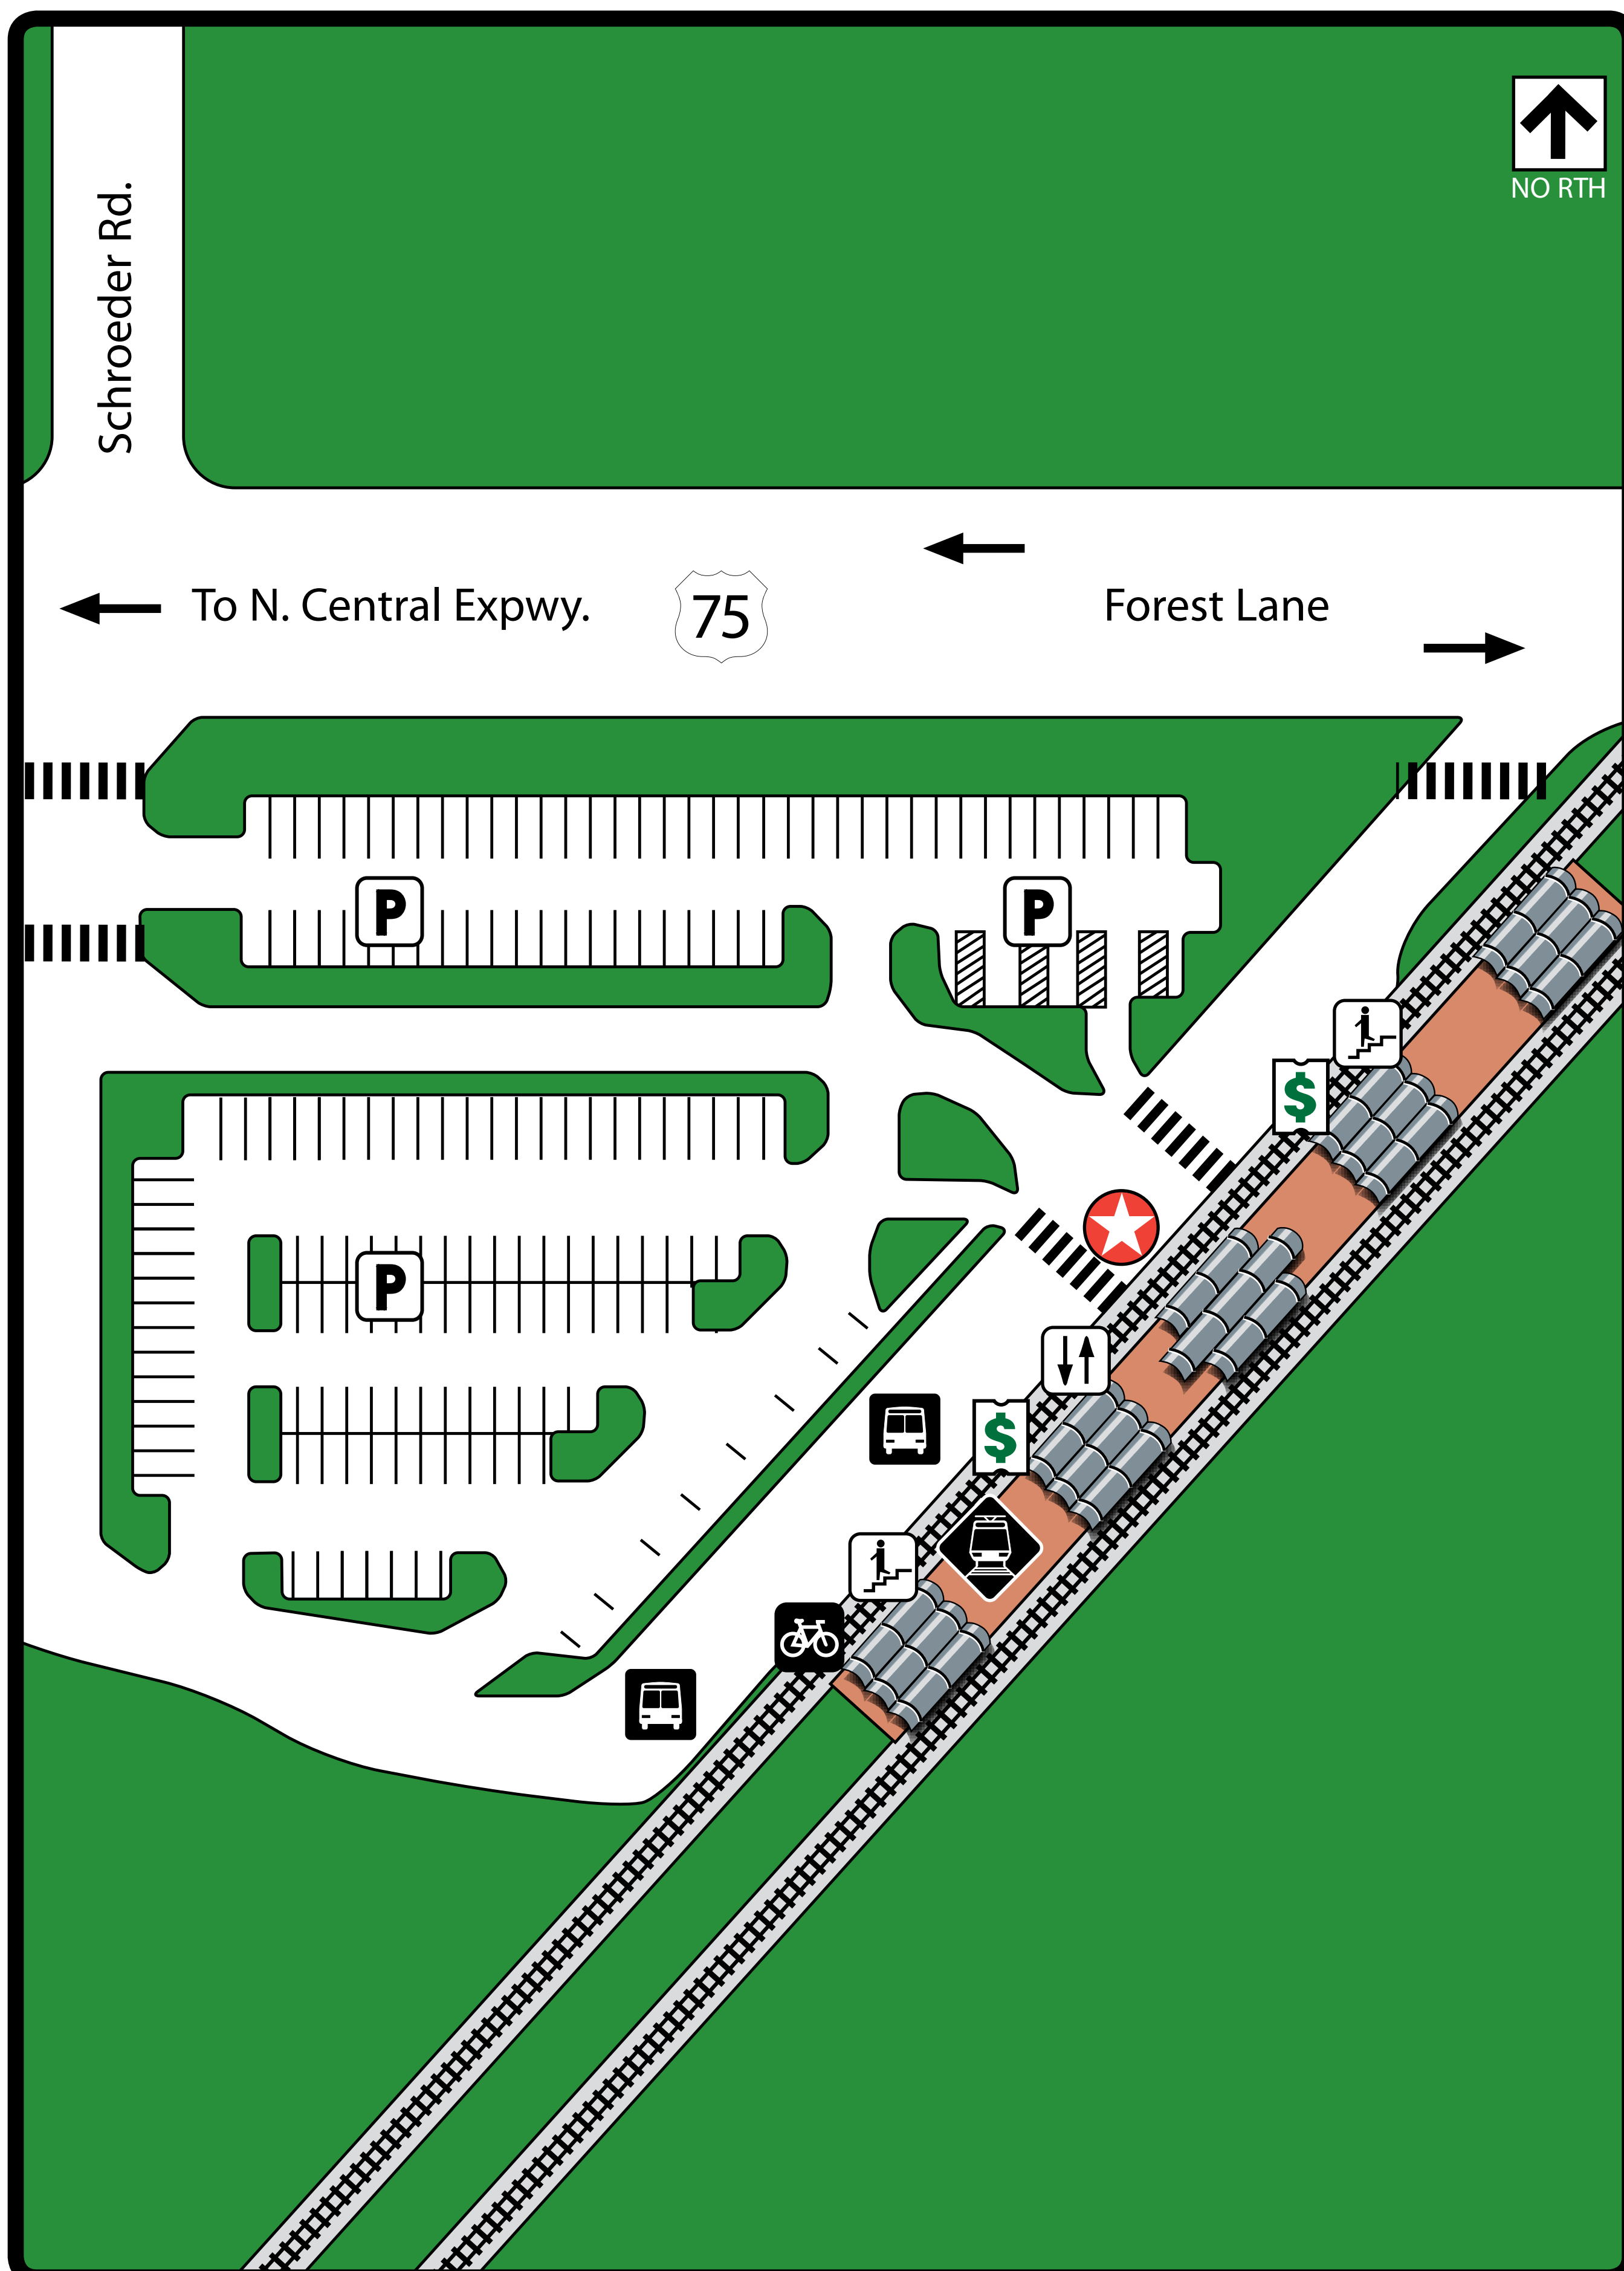

Forest Lane Station

Legend

- You are here
- Rail Station Platform
- Bus Departures
- Ticket Vending Machine
- Parking
- Bike Locker
- Elevator
- Stairs
- Pedestrian Crosswalk

Where to Board Bus

- 1** 360, 567
- 2** 451, 488 Farmers Branch Station
- 3** 234, 486 Royal Lane Station, 486 Valley View (Sunday Only)
- 4** 486 Downtown Garland Station, 488 LBJ Skillman Station
- 5** Paratransit, Medical City Shuttle, Rail Disruption Shuttle