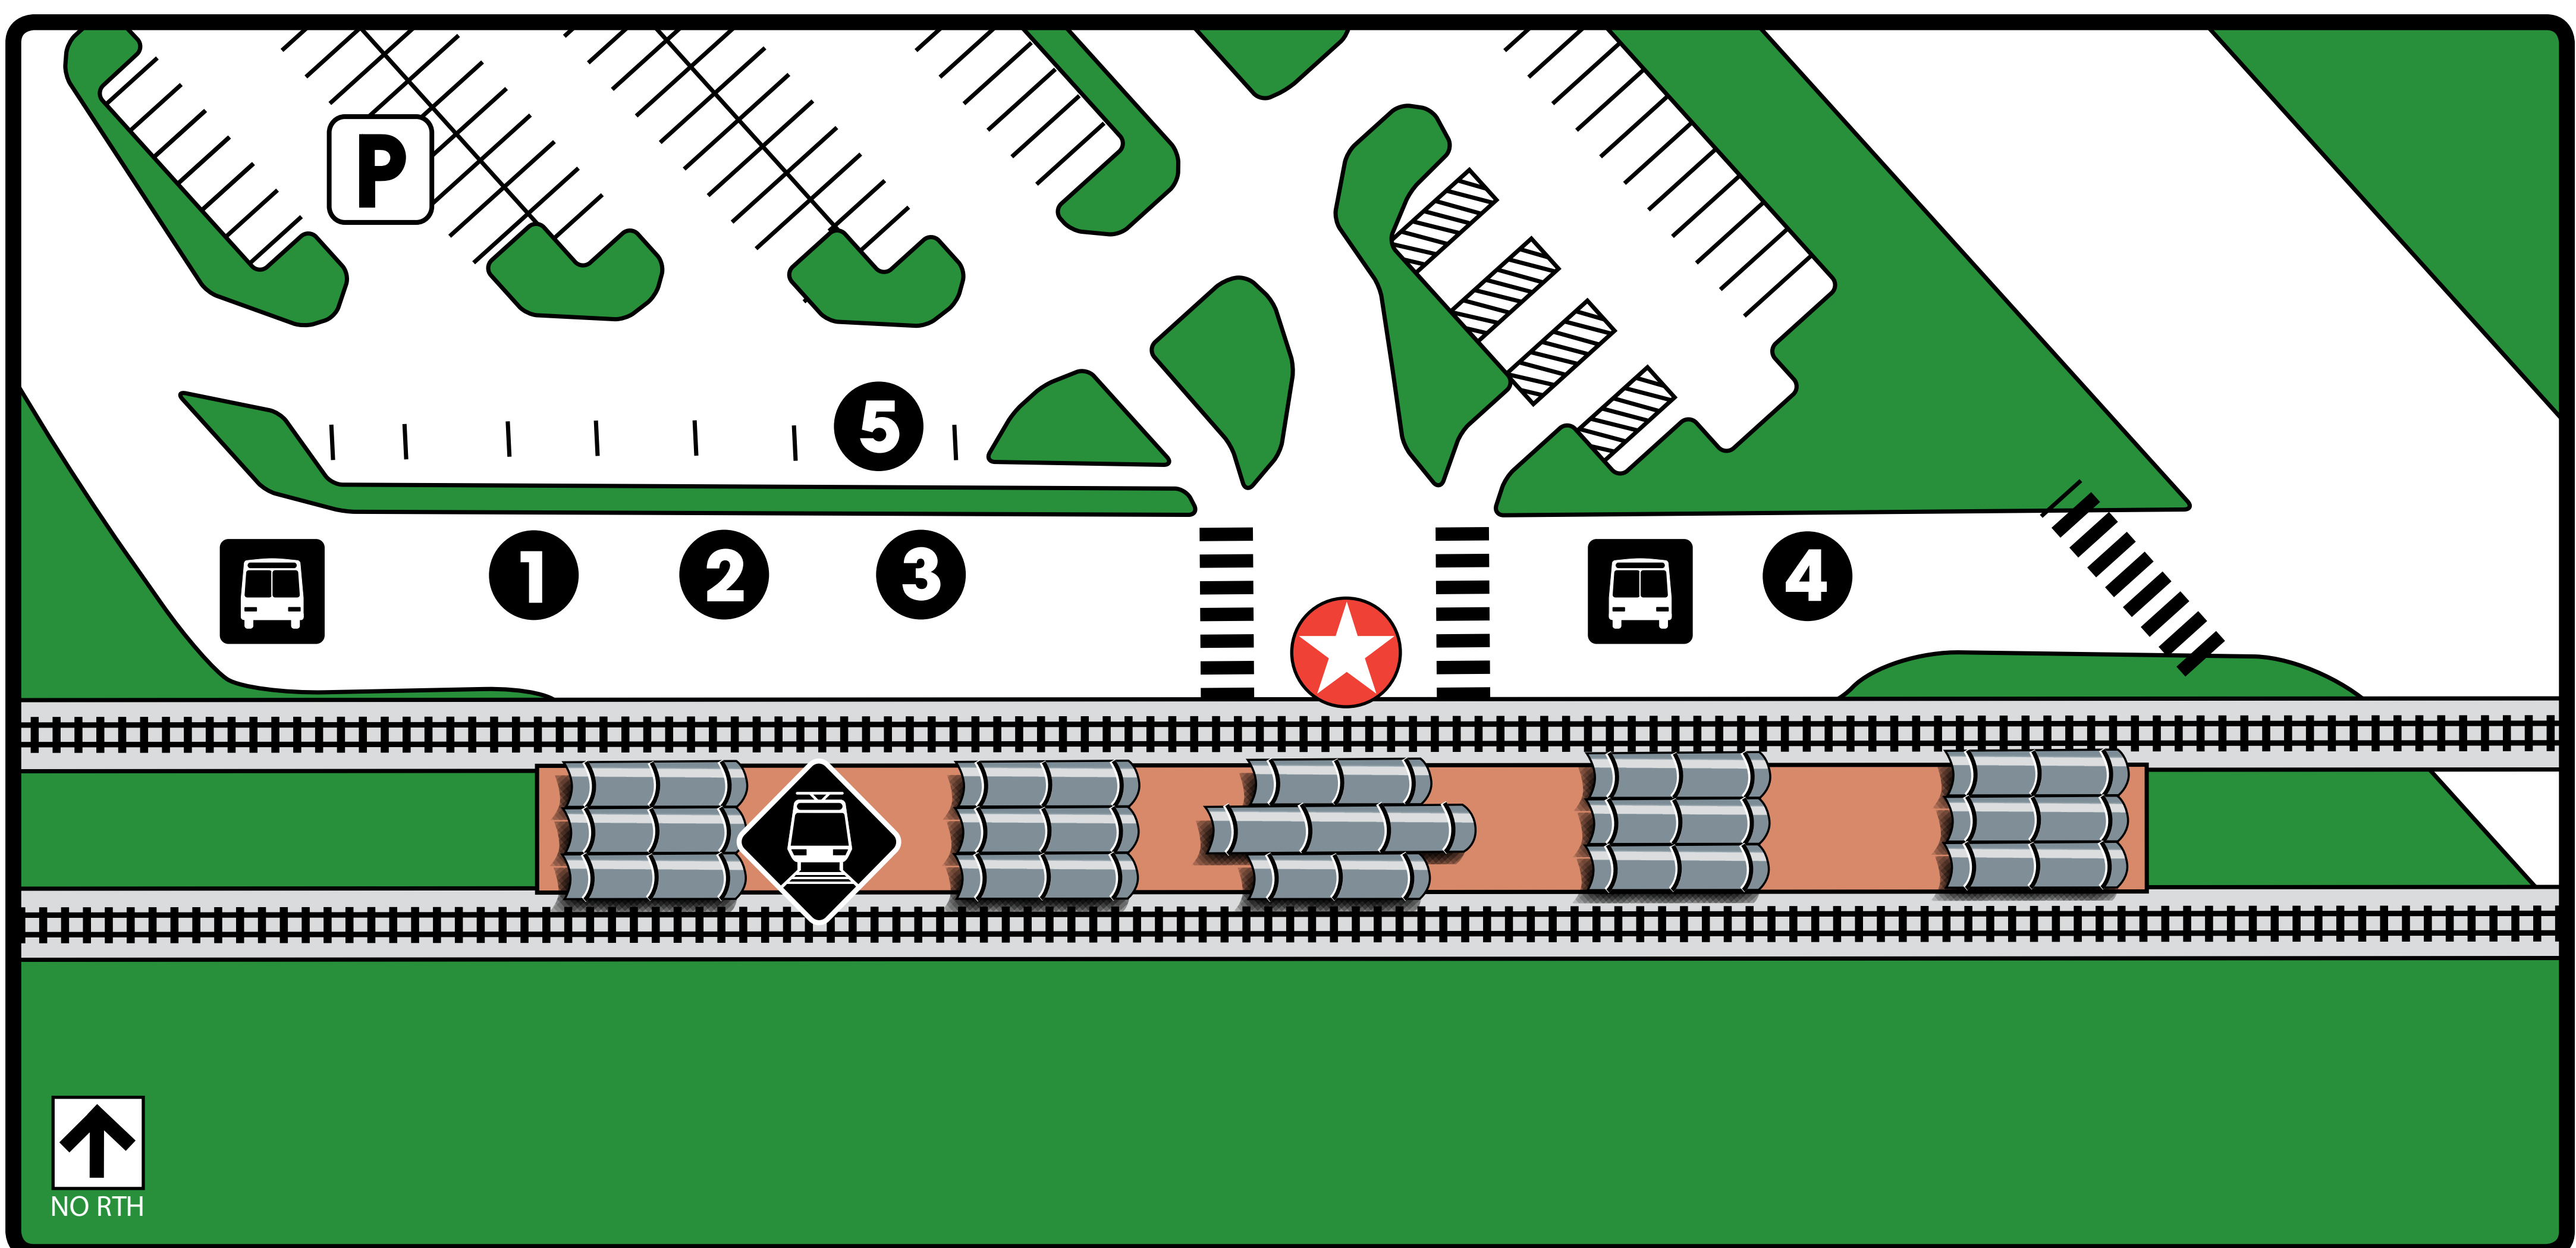

Forest Lane Station

Legend

- You are here
- Rail Station Platform
- Bus Departures
- Ticket Vending Machine
- Parking
- Bike Locker
- Elevator
- Stairs
- Pedestrian Crosswalk

Where to Board Bus

- 1** 360, 567
- 2** 451, 488 Farmers Branch Station
- 3** 234, 486 Royal Lane Station, 486 Valley View (Sunday Only)
- 4** 486 Downtown Garland Station, 488 LBJ Skillman Station
- 5** Paratransit, Medical City Shuttle, Rail Disruption Shuttle