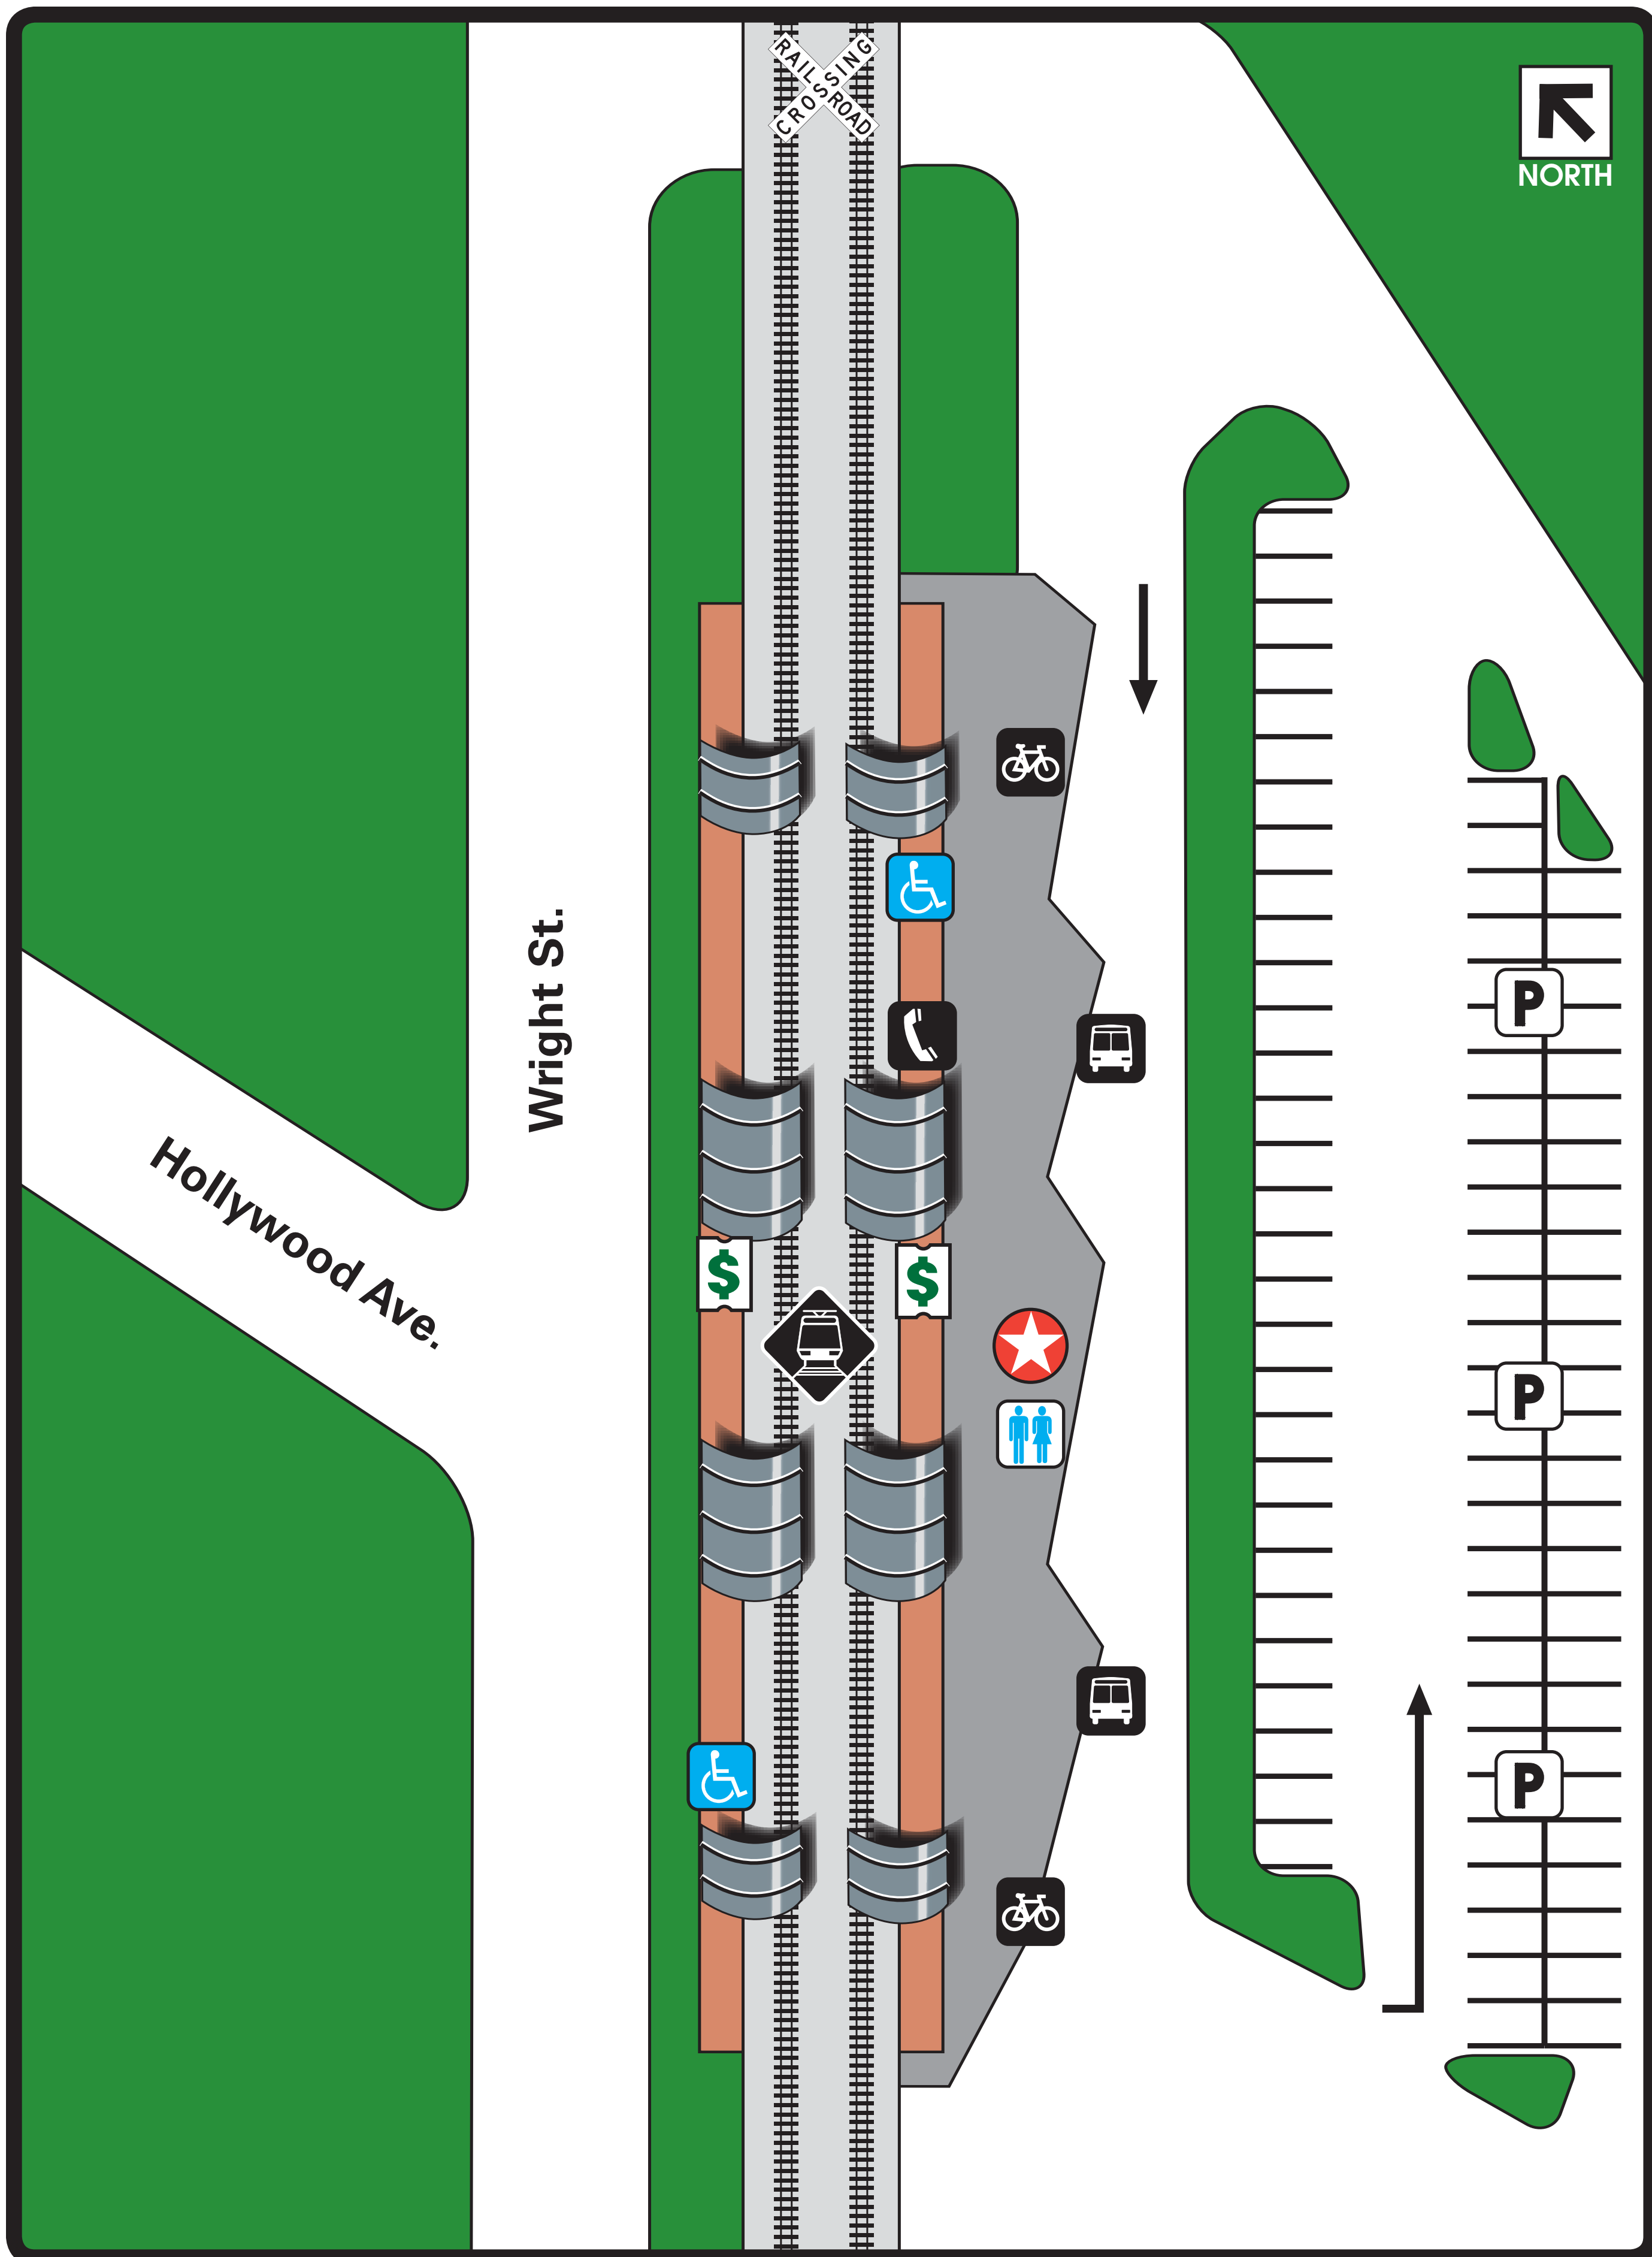

# Hampton Station

### Legend

- You are here
- Schedules and Restrooms
- Rail Station Platform
- Bus Departures
- Ticket Vending Machine
- Parking
- Disabled Rail Boarding
- Phone
- Bike Locker
- Railroad Crossing

### Where to Board Bus

- 1** 42
- 2** 510  
*Rail Disruption Shuttle Stop*
- 3** 453
- 4** 11, Paratransit

61