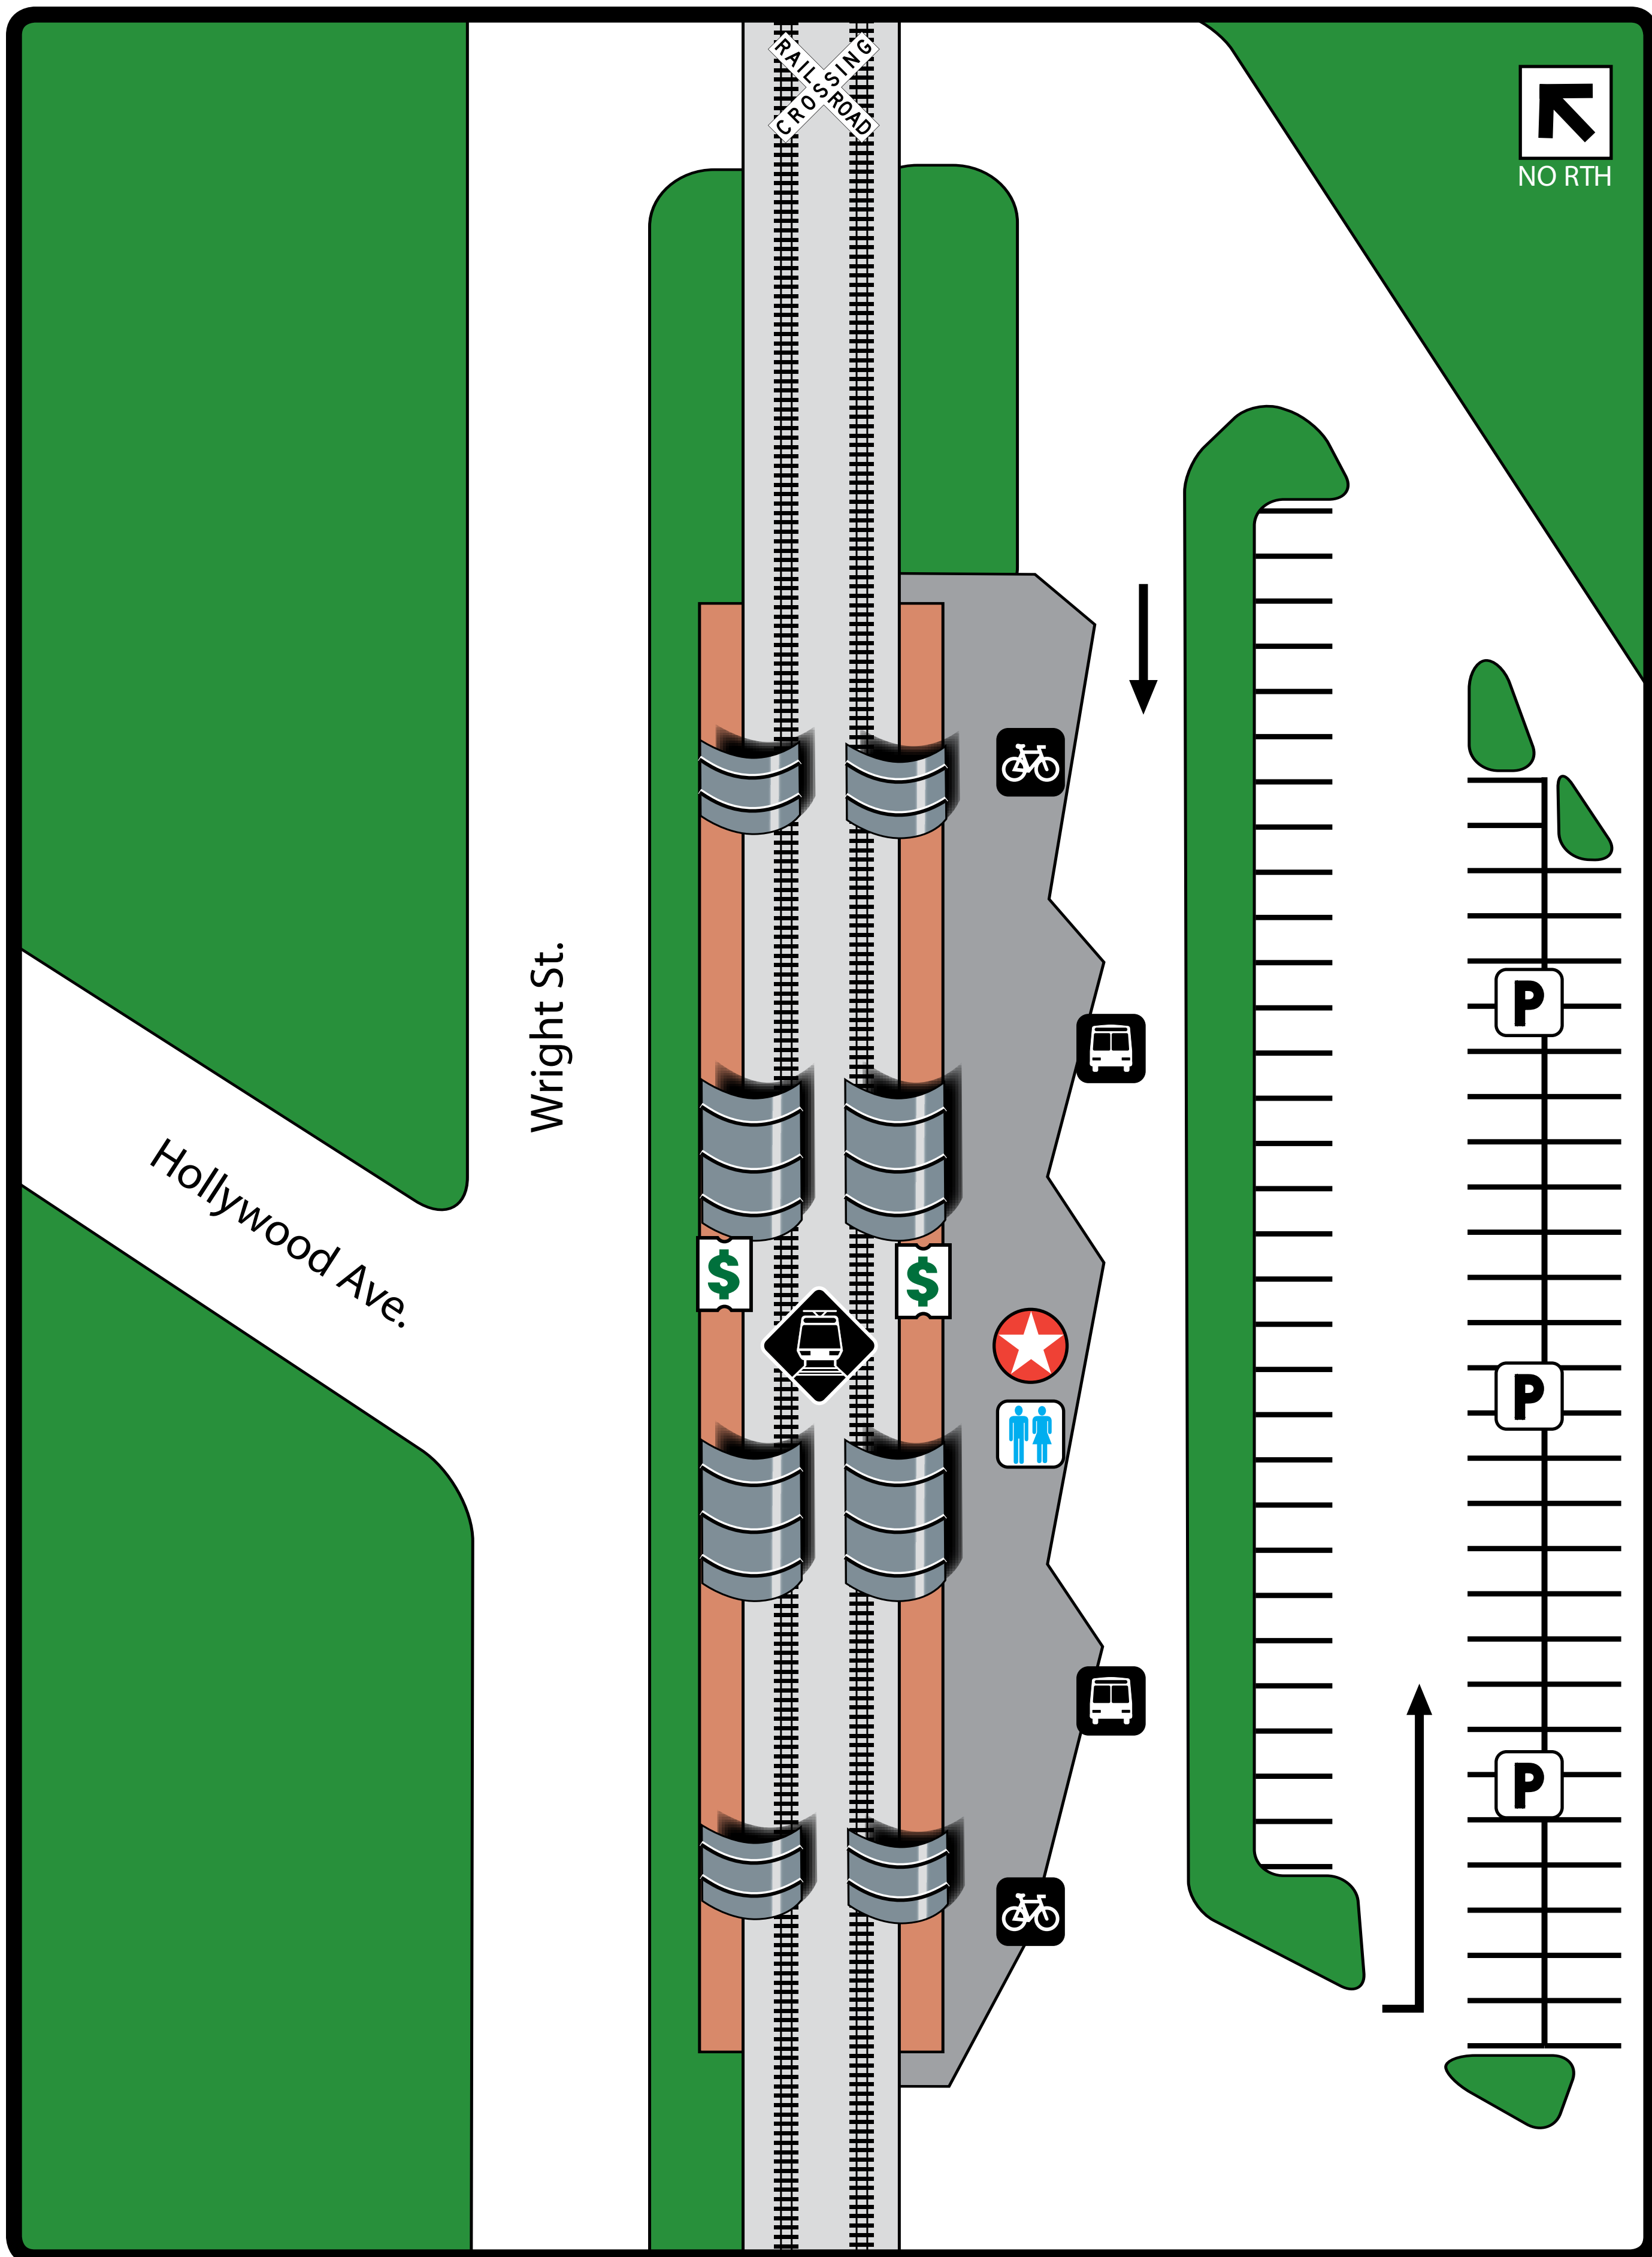

# Hampton Station

### Legend

- You are here
- Schedules and Restrooms
- Rail Station Platform
- Bus Departures
- Ticket Vending Machine
- Parking
- Bike Locker
- Railroad Crossing

### Where to Board Bus

- 1** 453 SWMD/Parkland
- 2** 453 Southwest Center Mall
- 3** 512, Rail Disruption Shuttle
- 4** 42, Paratransit

70

No Smoking on DART Property

call **214.979.1111** or **DART.org**