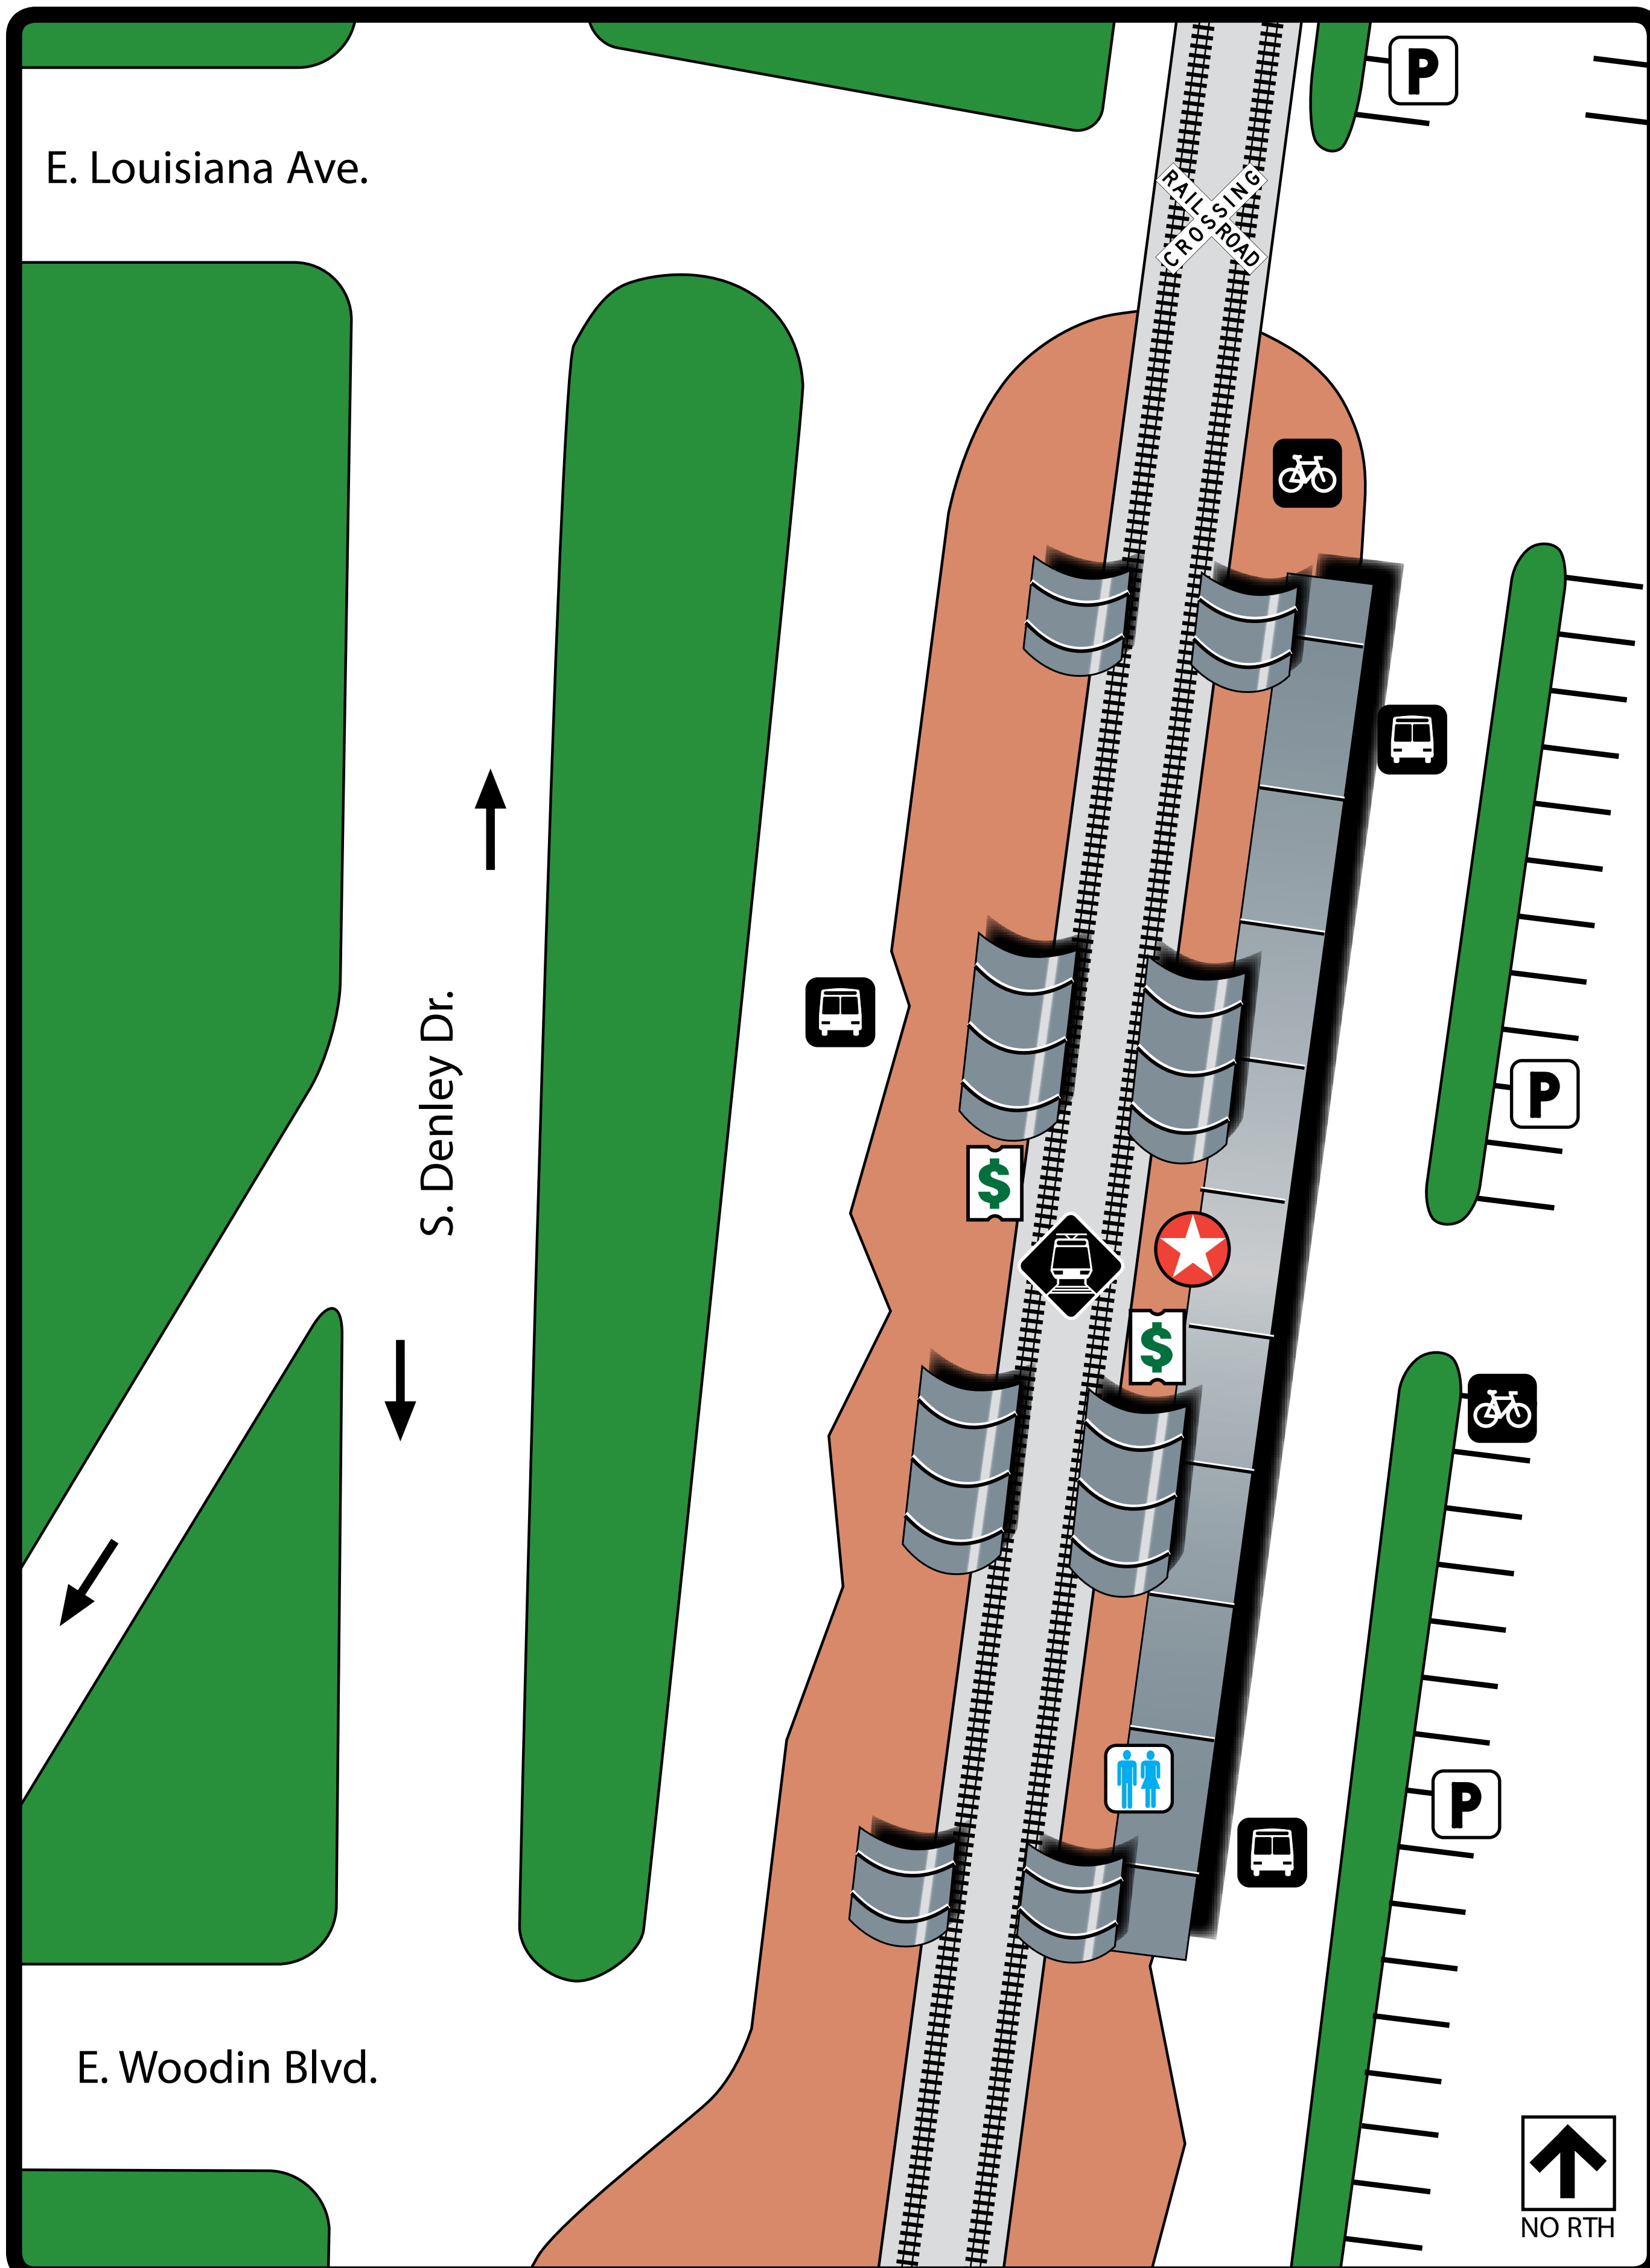

# Illinois Station

### Legend

- You are here
- Schedules and Restrooms
- Rail Station Platform
- Bus Departures
- Ticket Vending Machine
- Parking
- Bike Locker
- Railroad Crossing

### Where to Board Bus

- 1** 515 Singing Hills
- 2** Paratransit
- 3** 515 Zoo Station
- 4** 444 Cockrell Hill
- 5** 444 Ledbetter Station, Rail Disruption Shuttle
- 6** 538 Ledbetter Dr. West
- 7** 538 Ledbetter Dr. East
- 8** 445 Mountain View
- 9** 409 Parkland Station