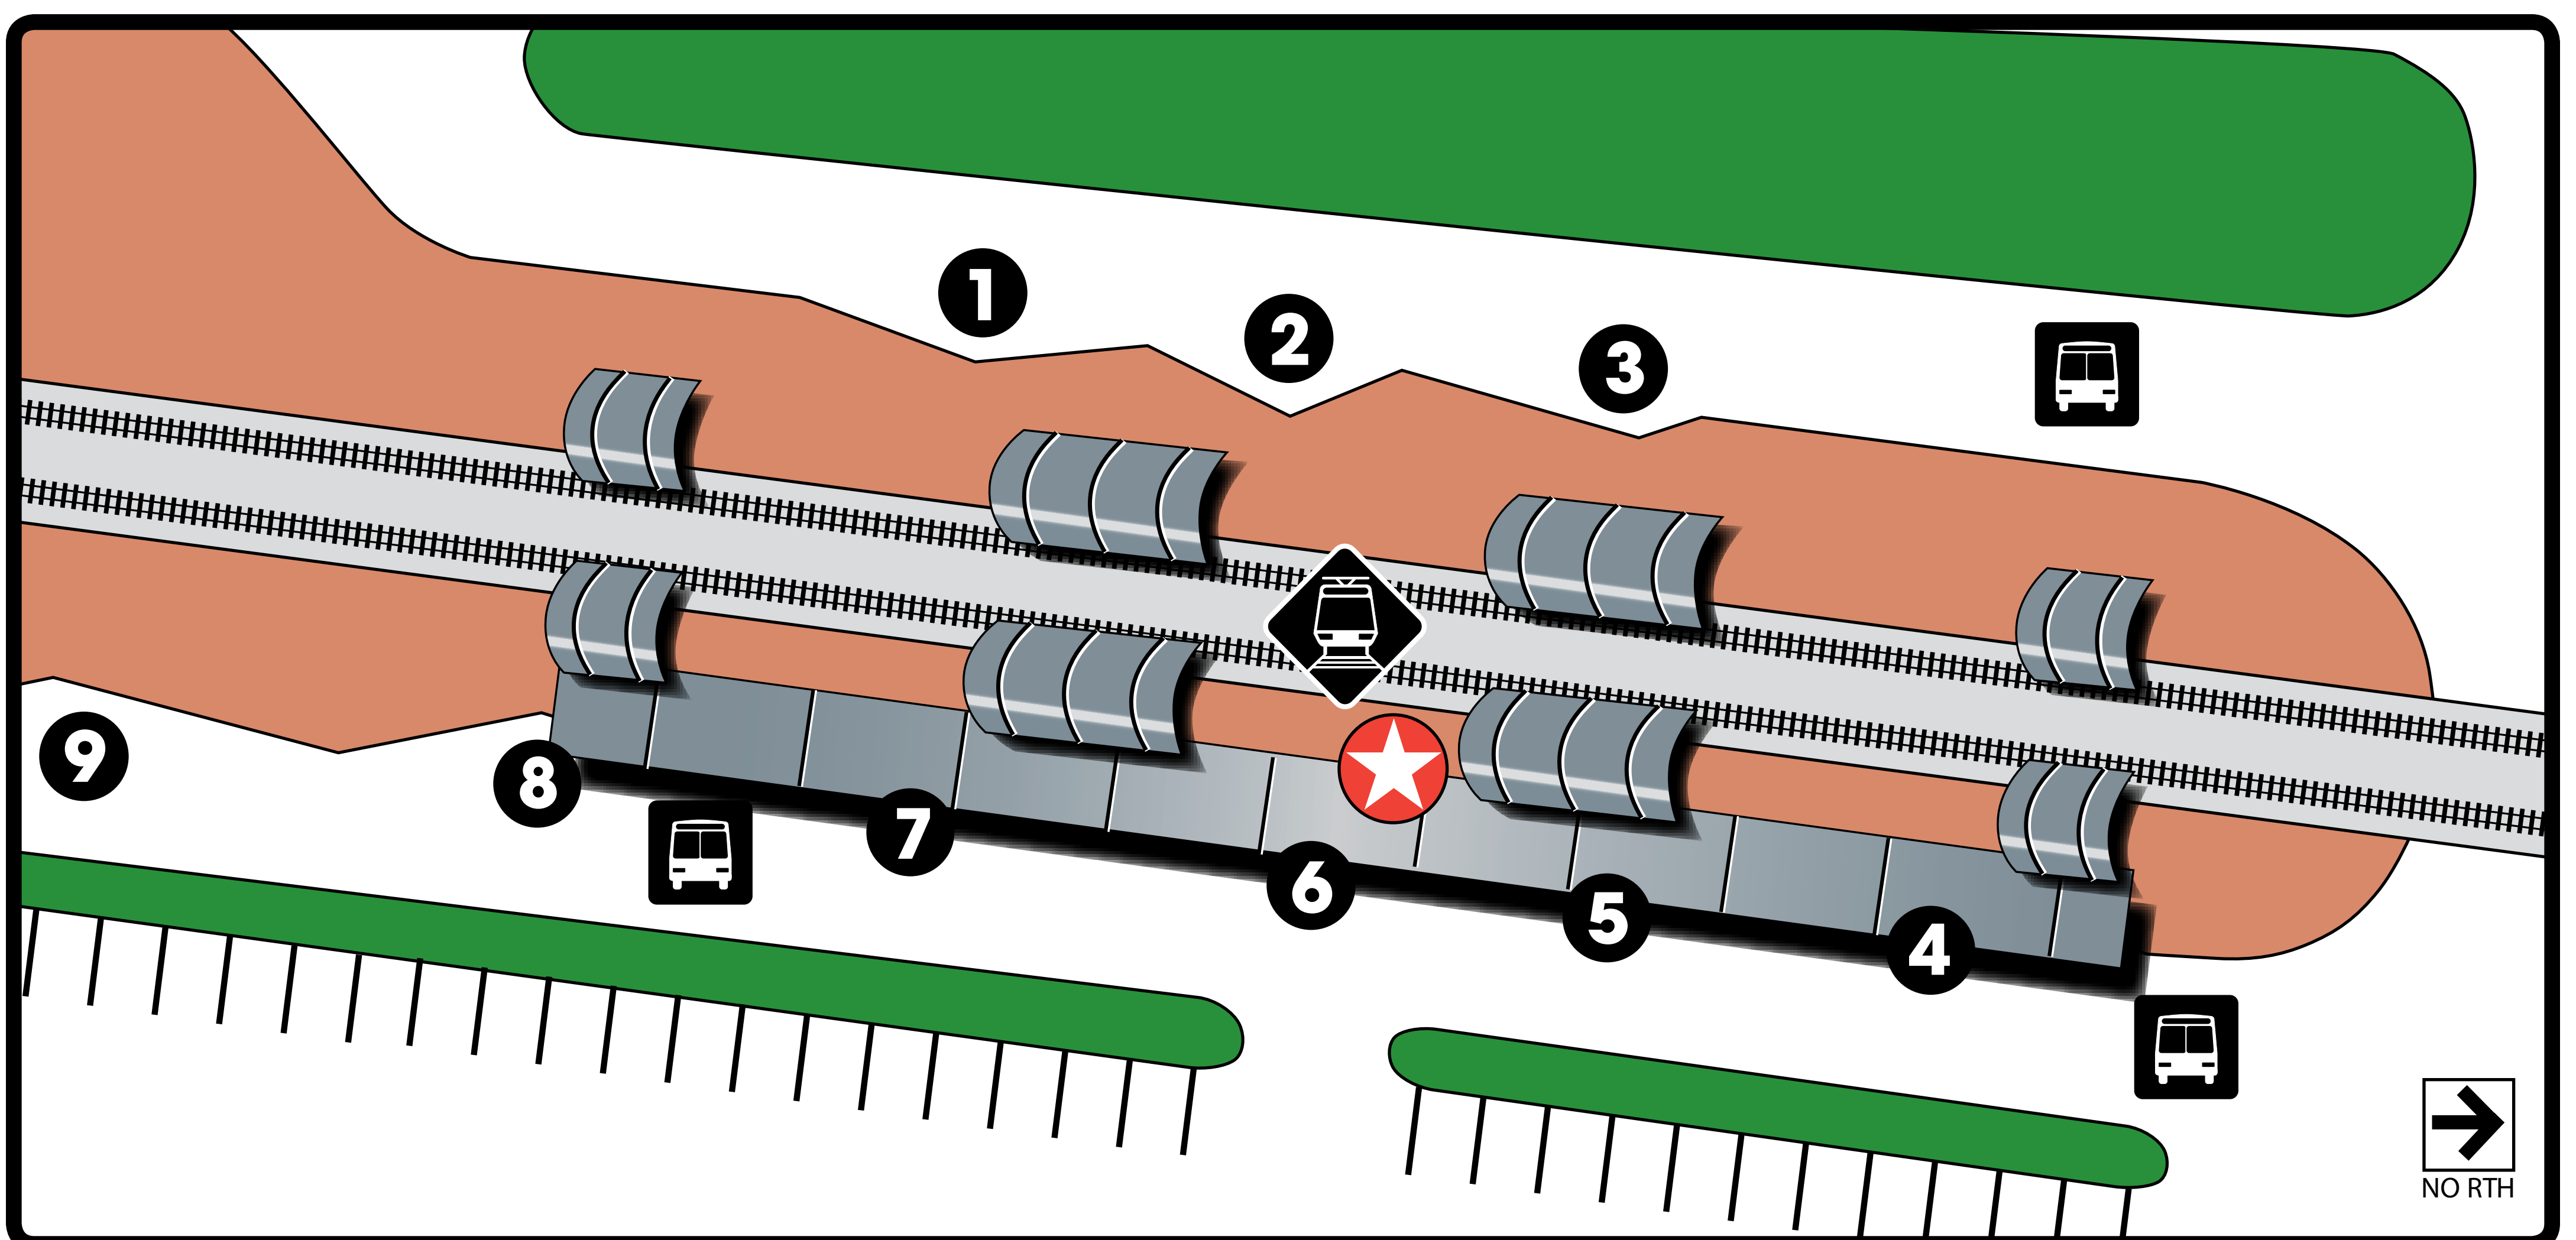

# Illinois Station

### Legend

- You are here
- Schedules and Restrooms
- Rail Station Platform
- Bus Departures
- Ticket Vending Machine
- Parking
- Bike Locker
- Railroad Crossing

### Where to Board Bus

- 1** 515 Singing Hills
- 2** Paratransit
- 3** 515 Zoo Station
- 4** 444 Cockrell Hill
- 5** 444 Ledbetter Station, Rail Disruption Shuttle
- 6** 538 Ledbetter Dr. West
- 7** 538 Ledbetter Dr. East
- 8** 445 Mountain View
- 9** 409 Parkland Station