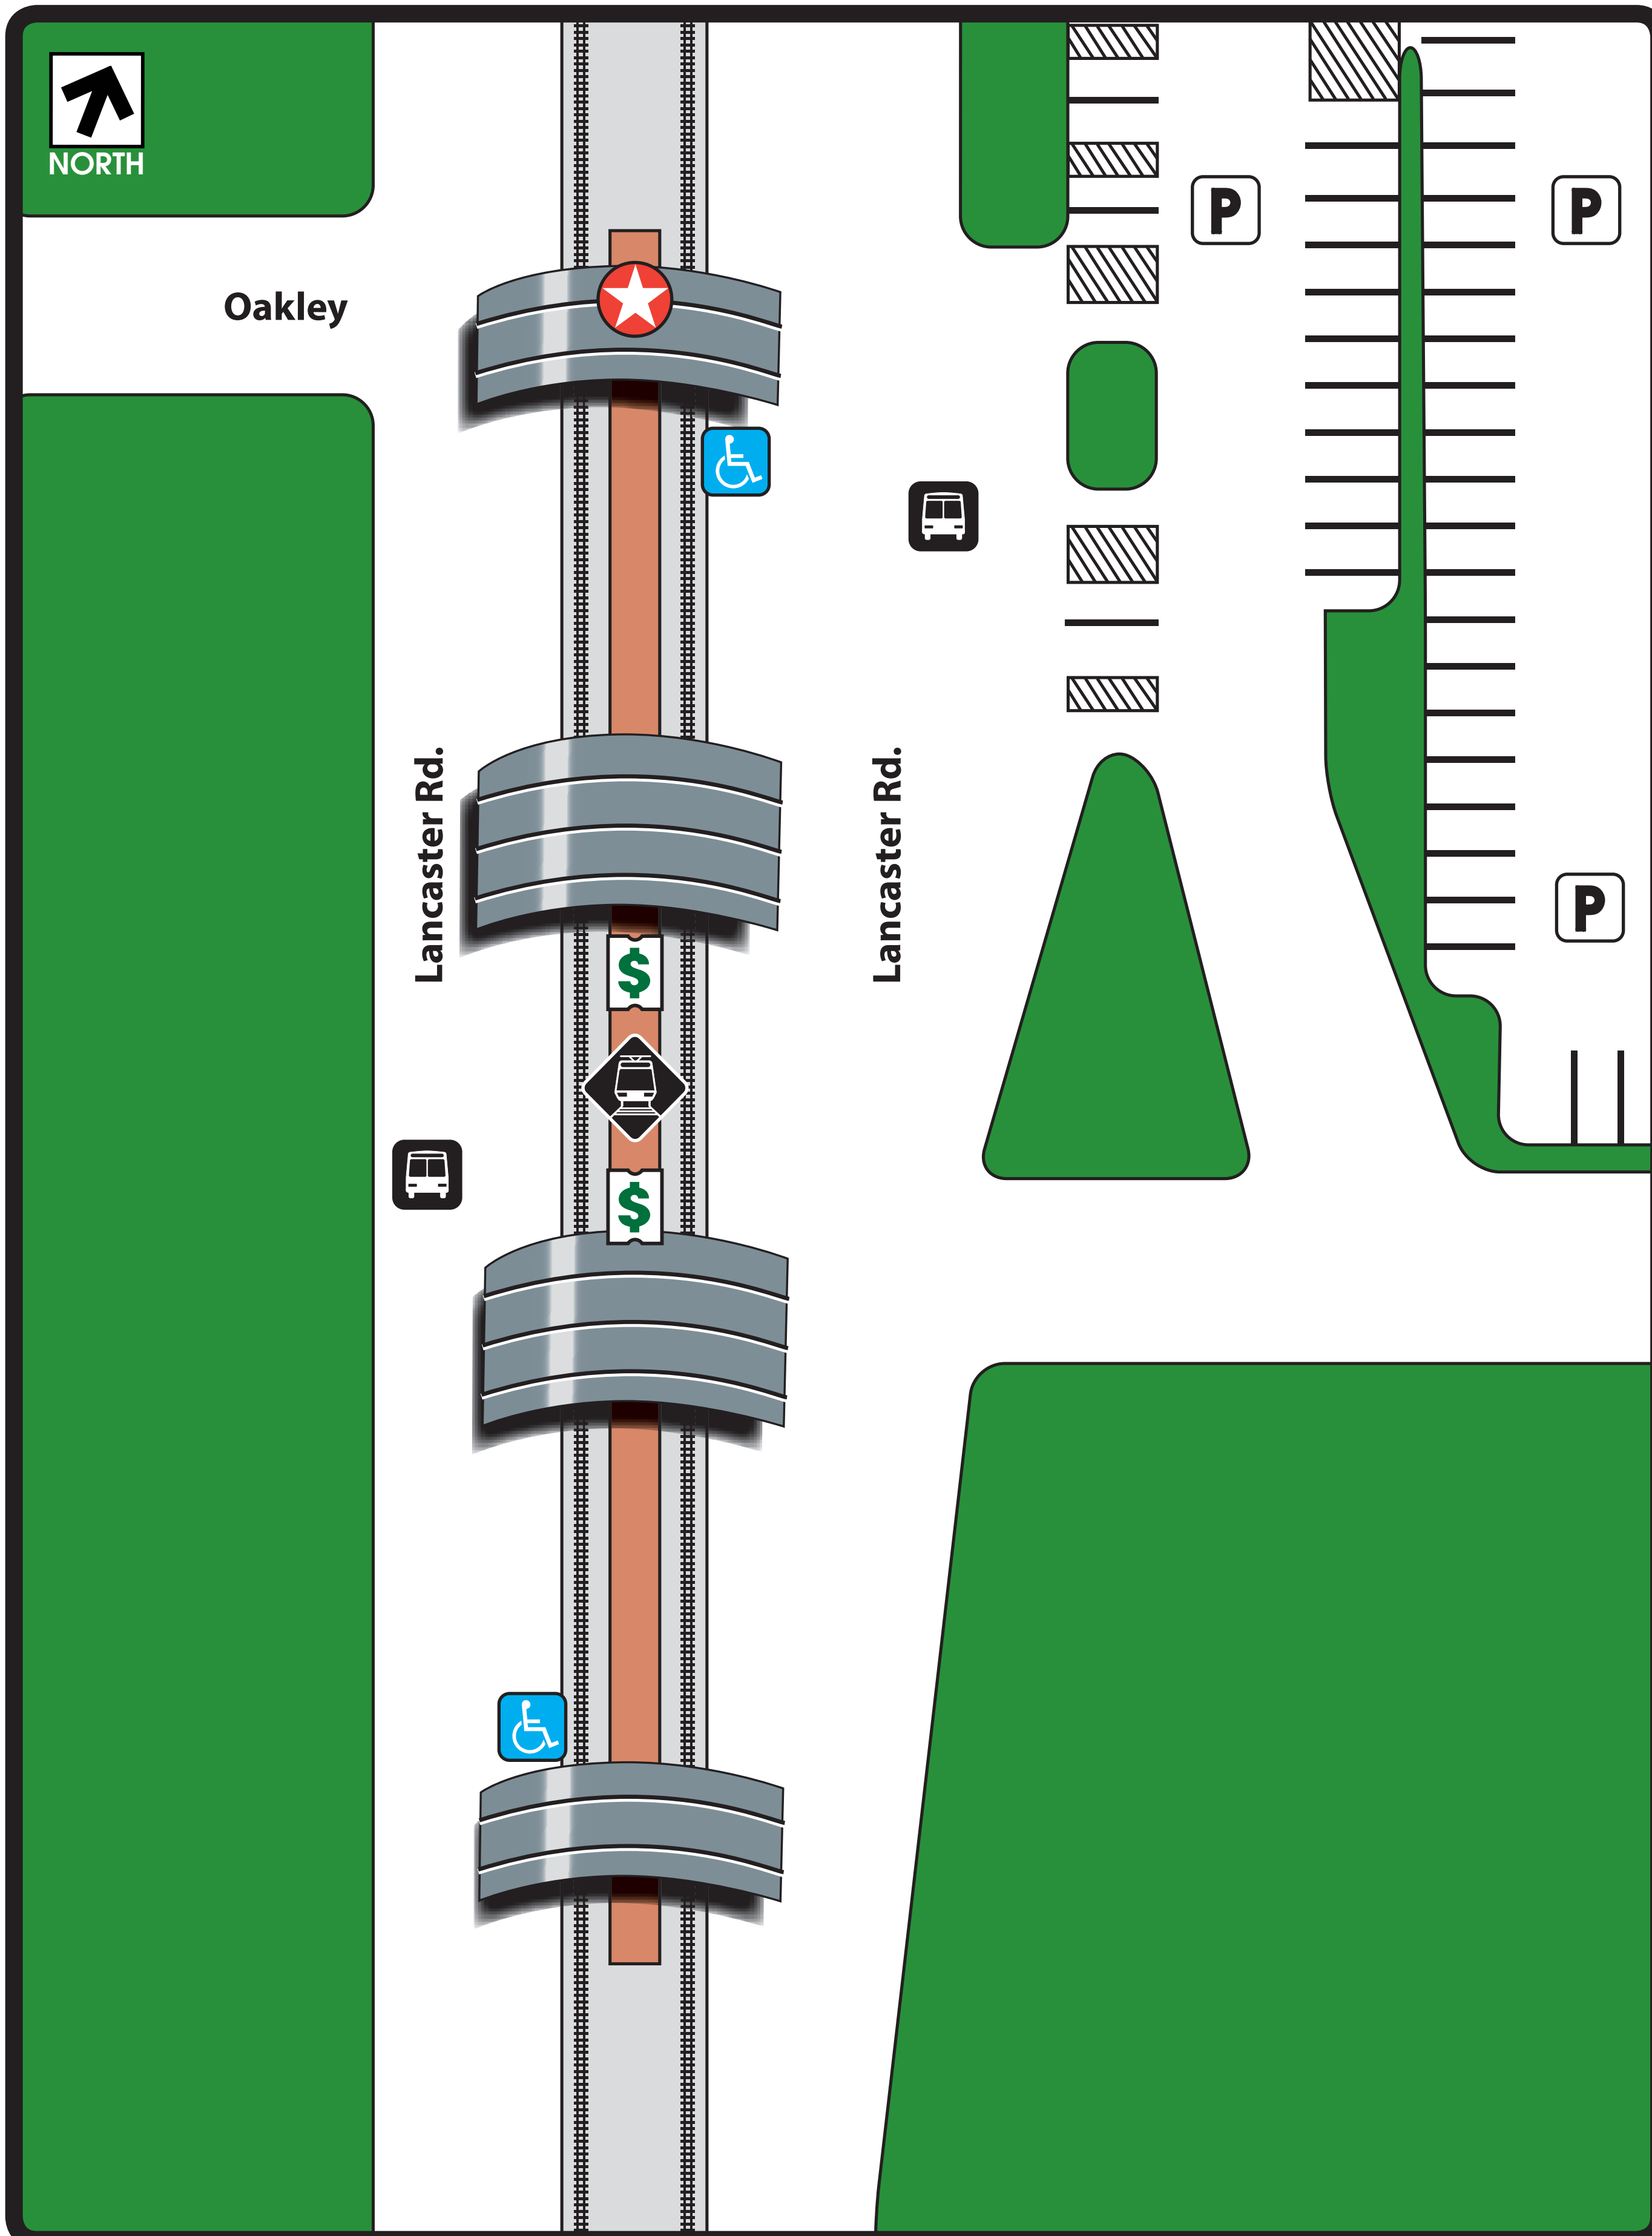

# Kiest Station

### Legend

- You are here
- Rail Station Platform
- Bus Departures
- Ticket Vending Machine
- Parking
- Disabled Rail Boarding

### Where to Board Bus

- 1** 405 Ledbetter Station  
444 Ledbetter Station  
*Rail Disruption Shuttle Stop*
- 2** 405 Parkland  
444 Cockrell Hill  
522 Zoo Station/  
Methodist Hospital  
541 Fawn Valley  
*Rail Disruption Shuttle Stop*  
Paratransit