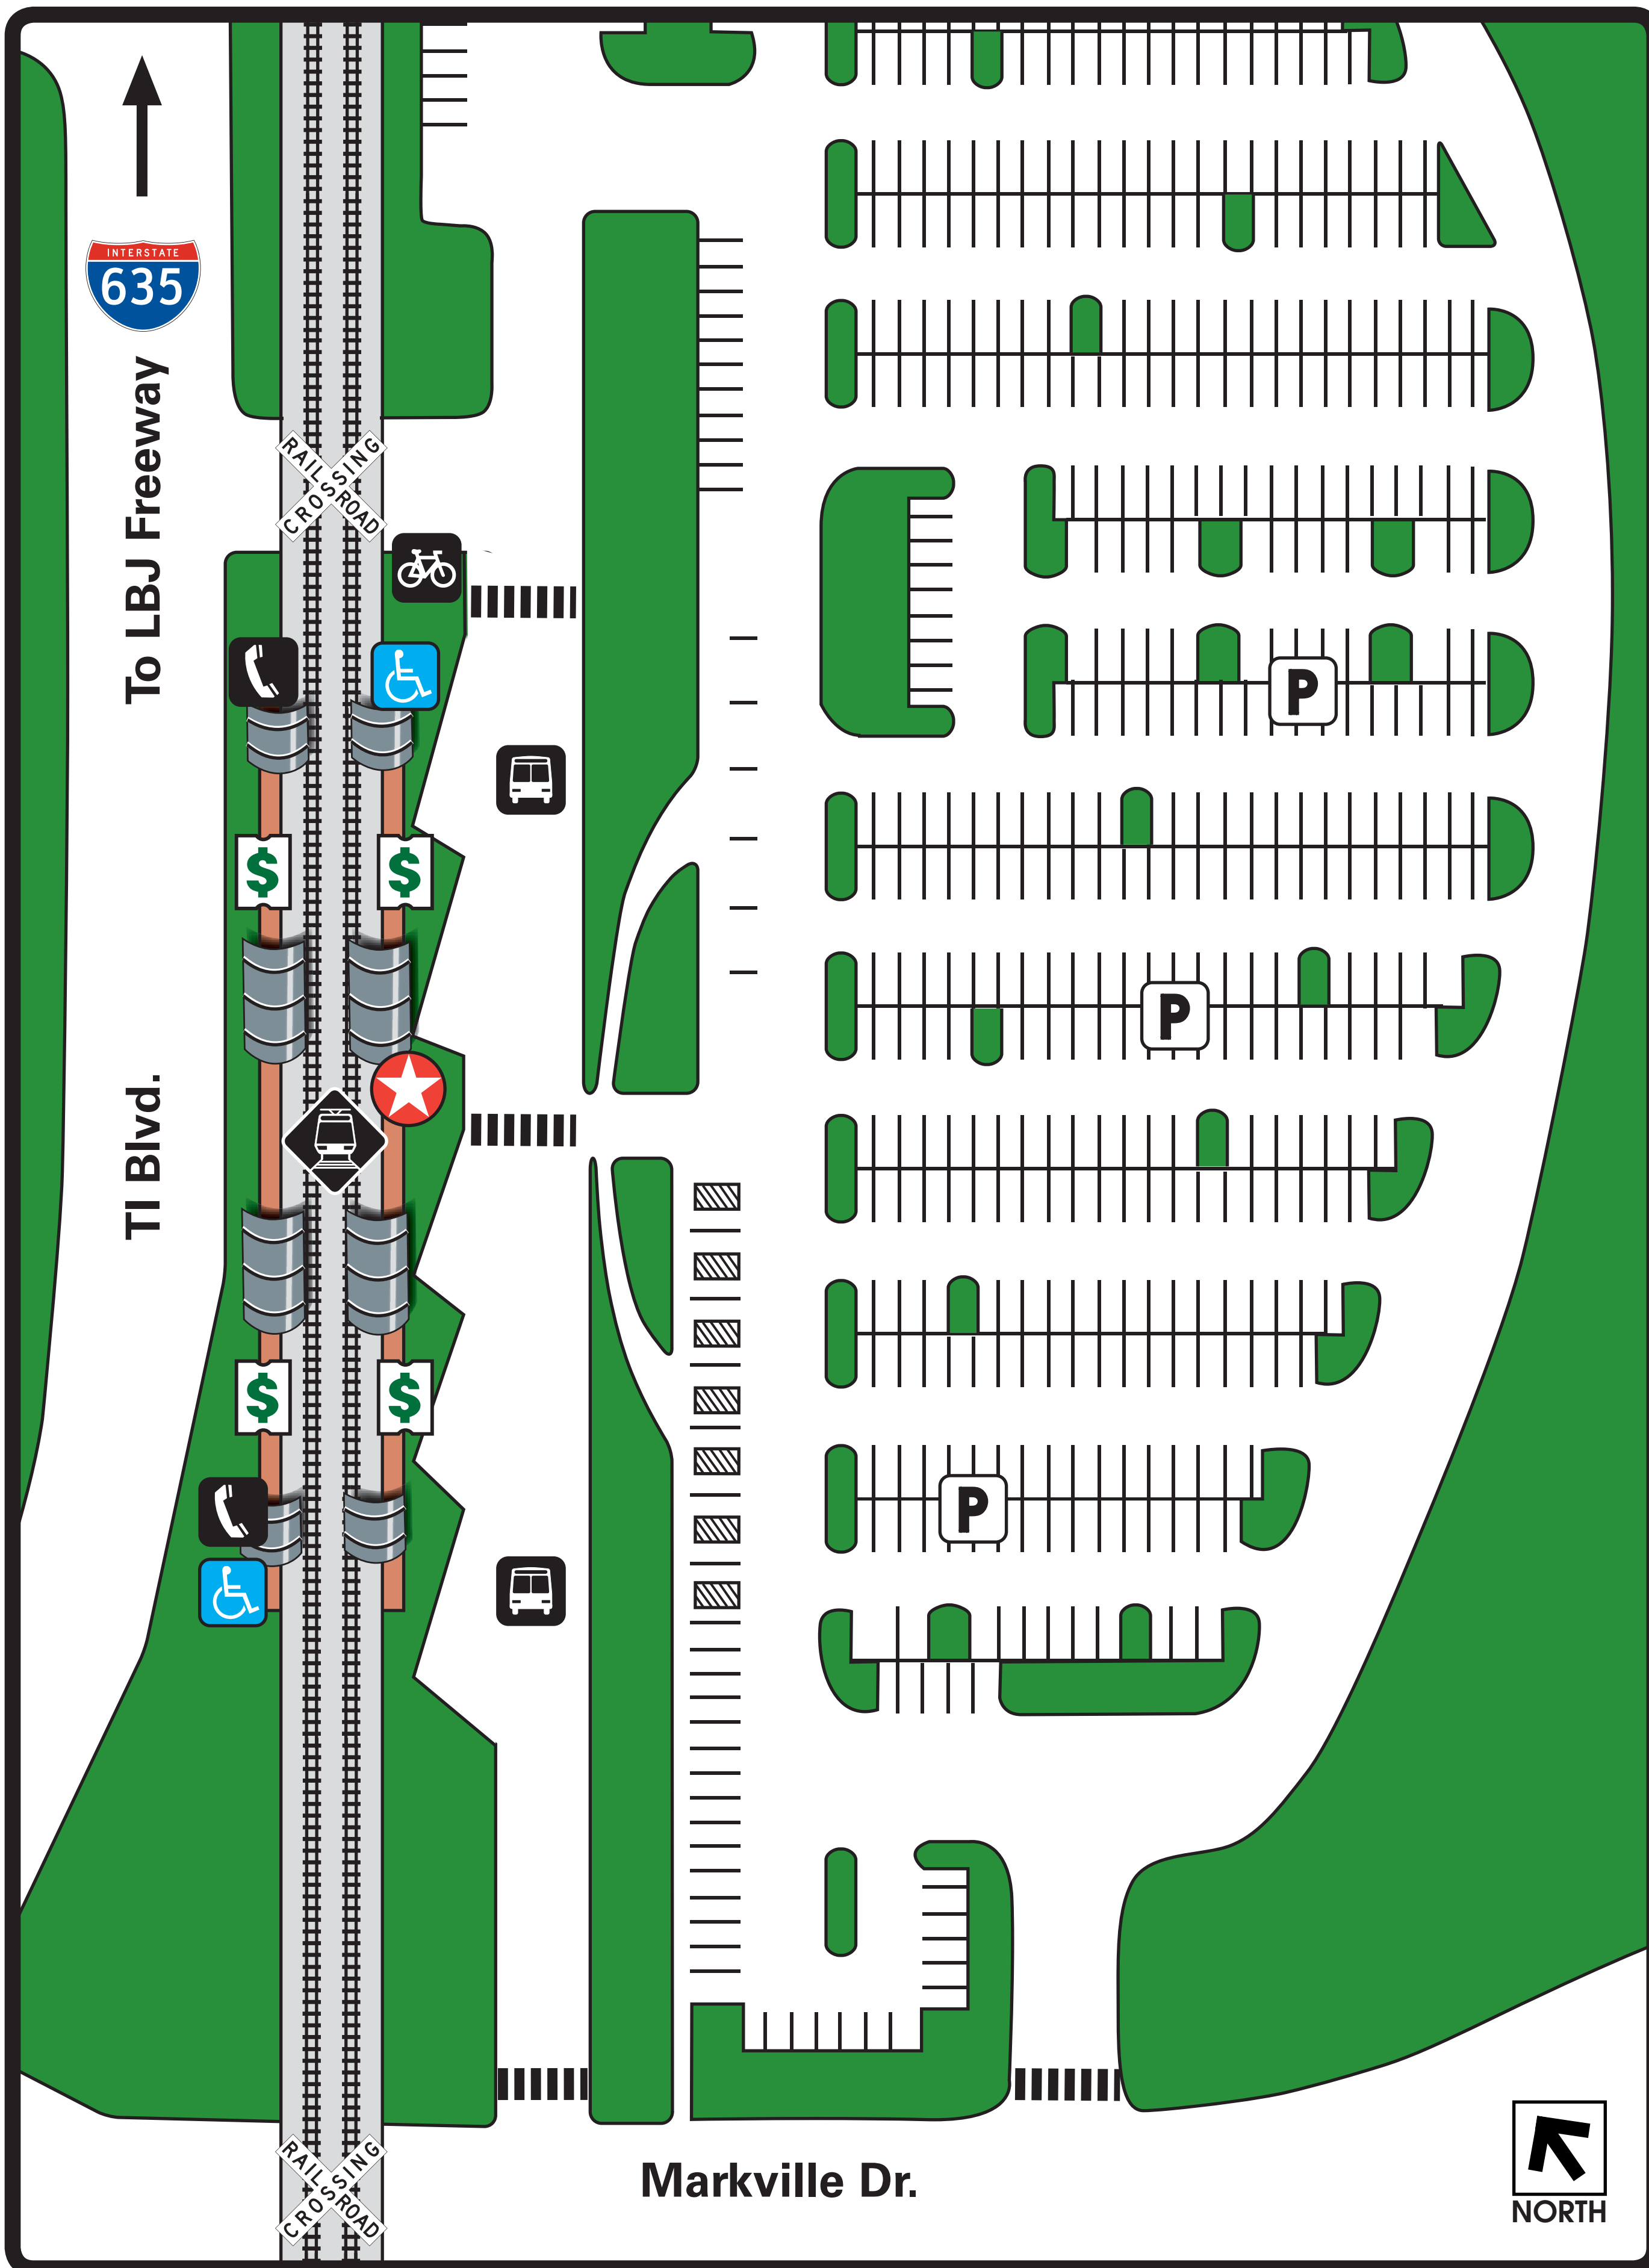

LBJ/Central Station

Legend

- You are here
- Rail Station Platform
- Bus Departures
- Ticket Vending Machine
- Parking
- Stairs
- Disabled Rail Boarding
- Phone
- Bike Locker
- Pedestrian Crosswalk
- Railroad Crossing

Where to Board Bus

- 1** Rail Disruption Shuttle Stop, Paratransit
- 2** 582
- 3** 234, 567
- 4** TI Shuttle North Campus
- 5** TI Shuttle South Campus

61