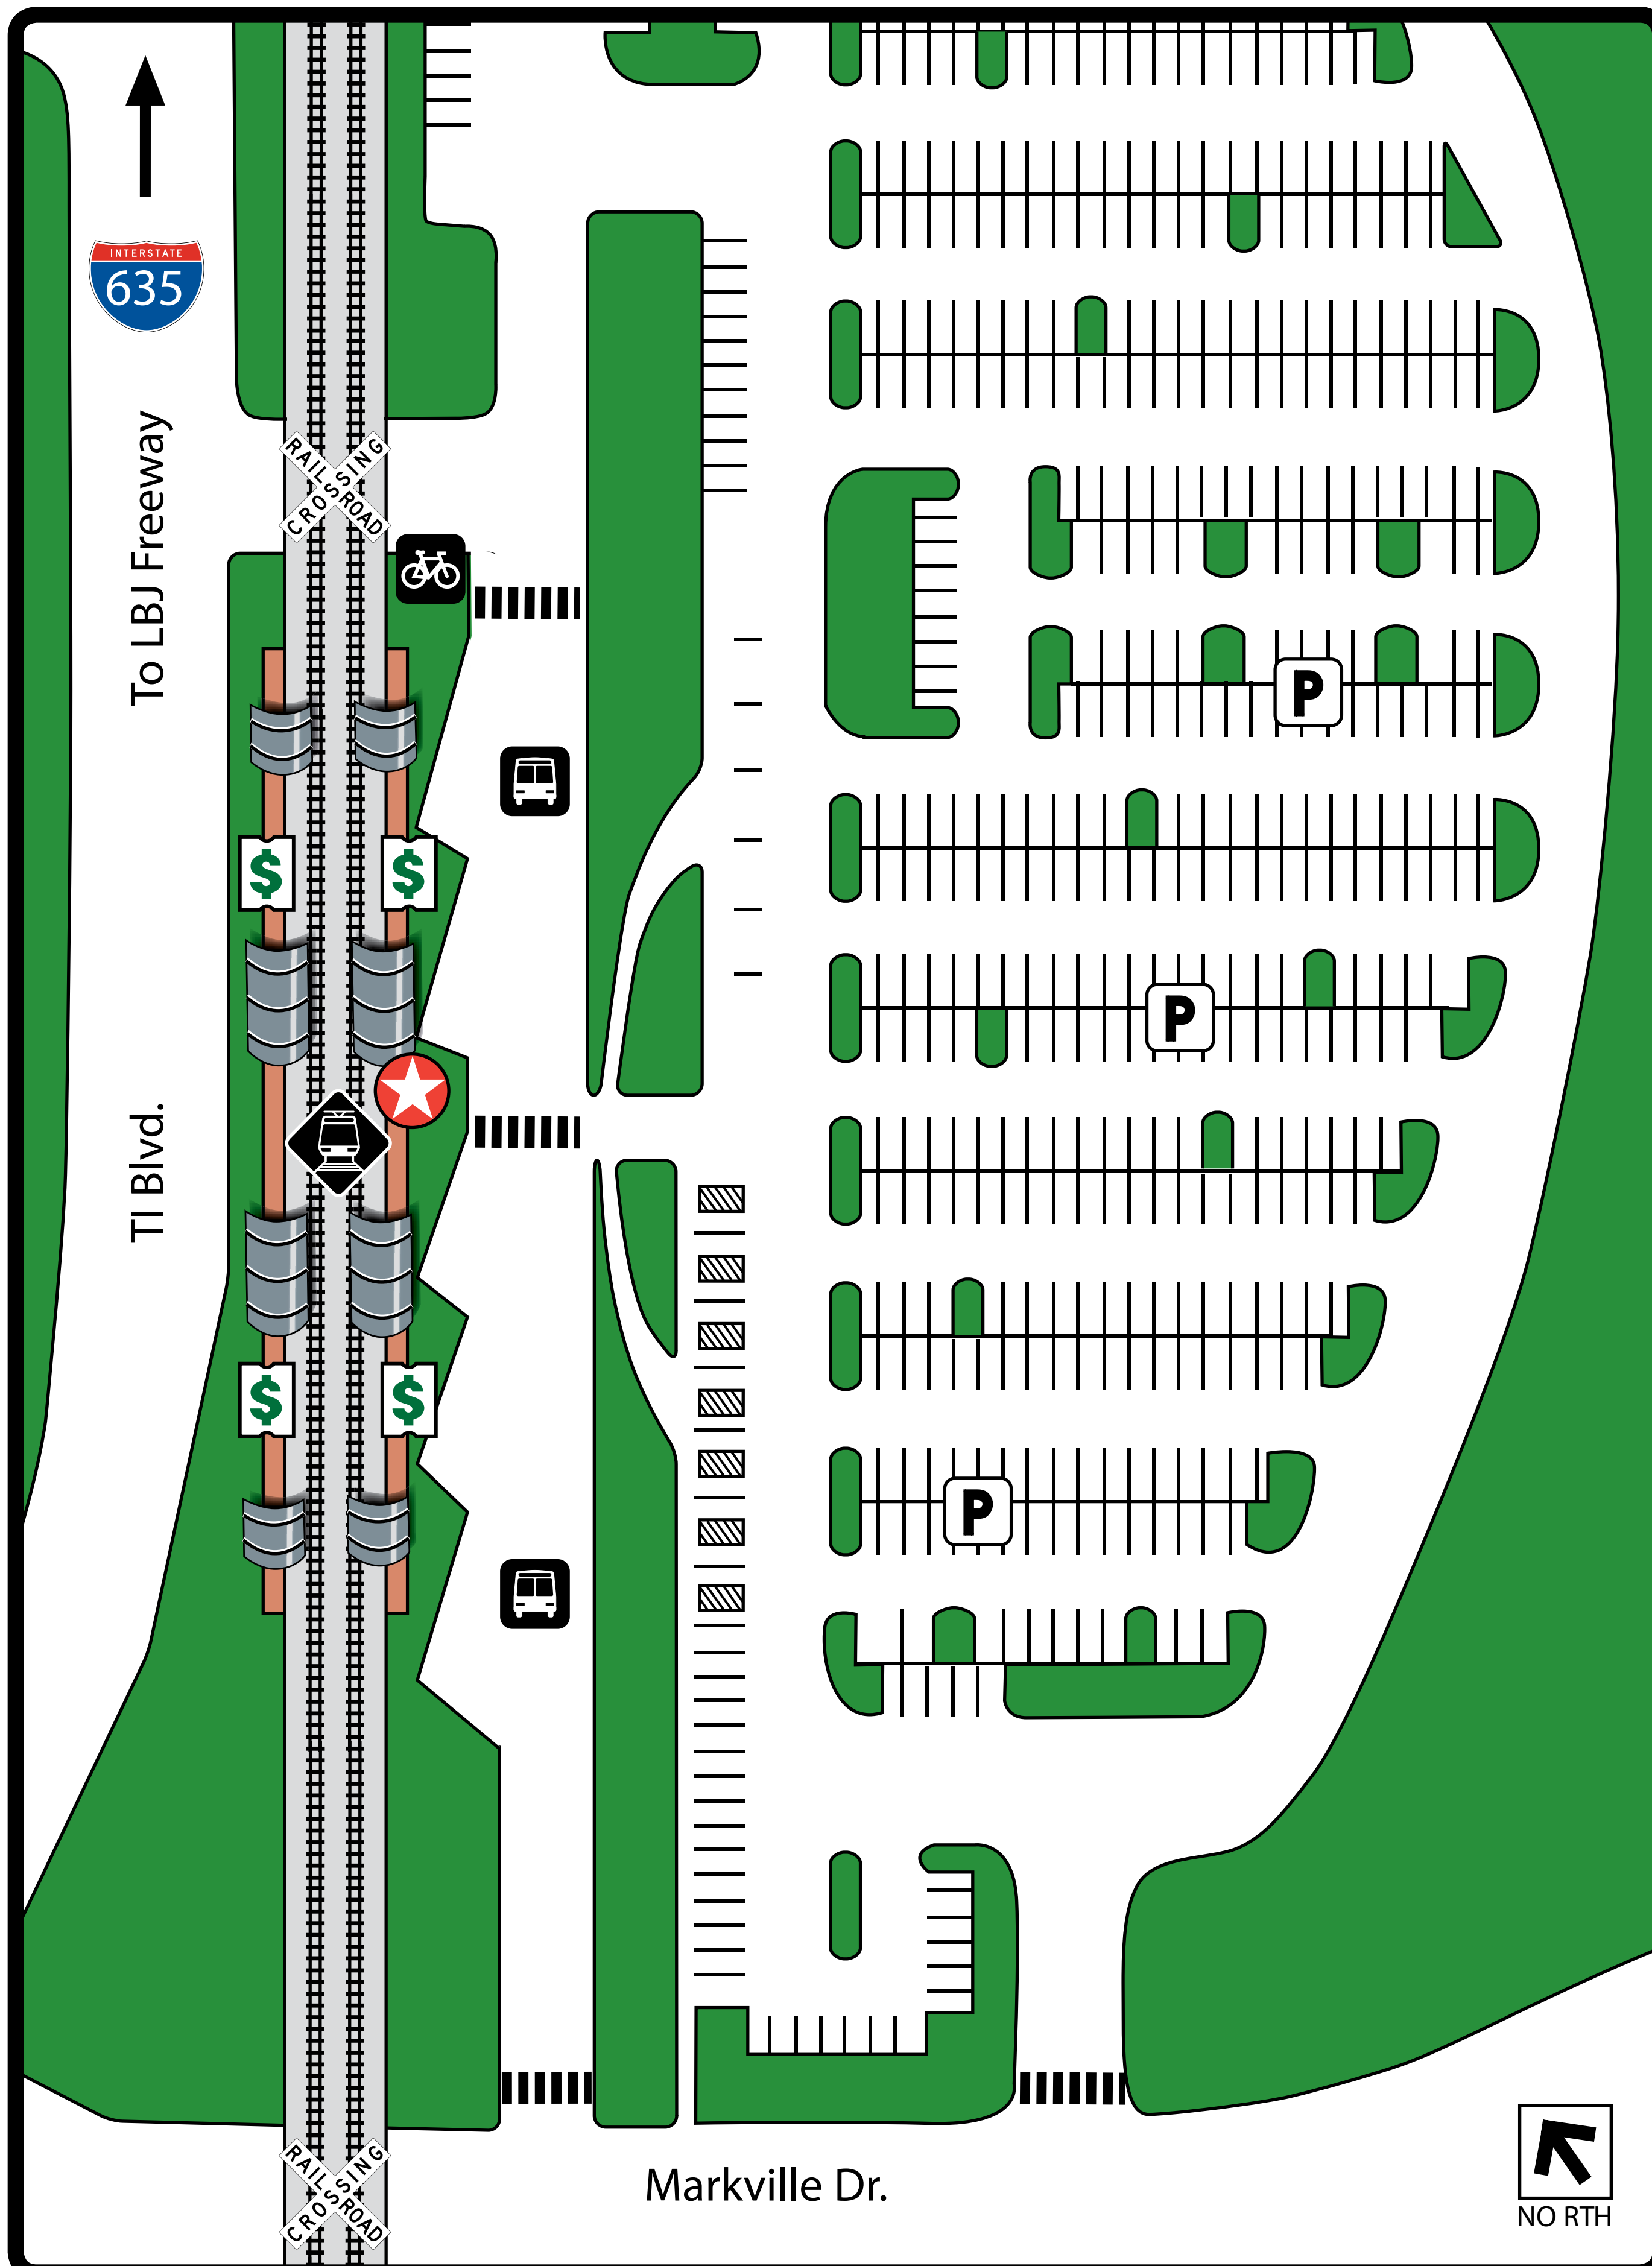

LBJ/Central Station

Legend

- You are here
- Rail Station Platform
- Bus Departures
- Ticket Vending Machine
- Parking
- Stairs
- Bike Locker
- Pedestrian Crosswalk
- Railroad Crossing

Where to Board Bus

- 1** Rail Disruption Shuttle, Paratransit
- 2** 582
- 3** 234, 567
- 4** TI Shuttle North Campus
- 5** TI Shuttle South Campus