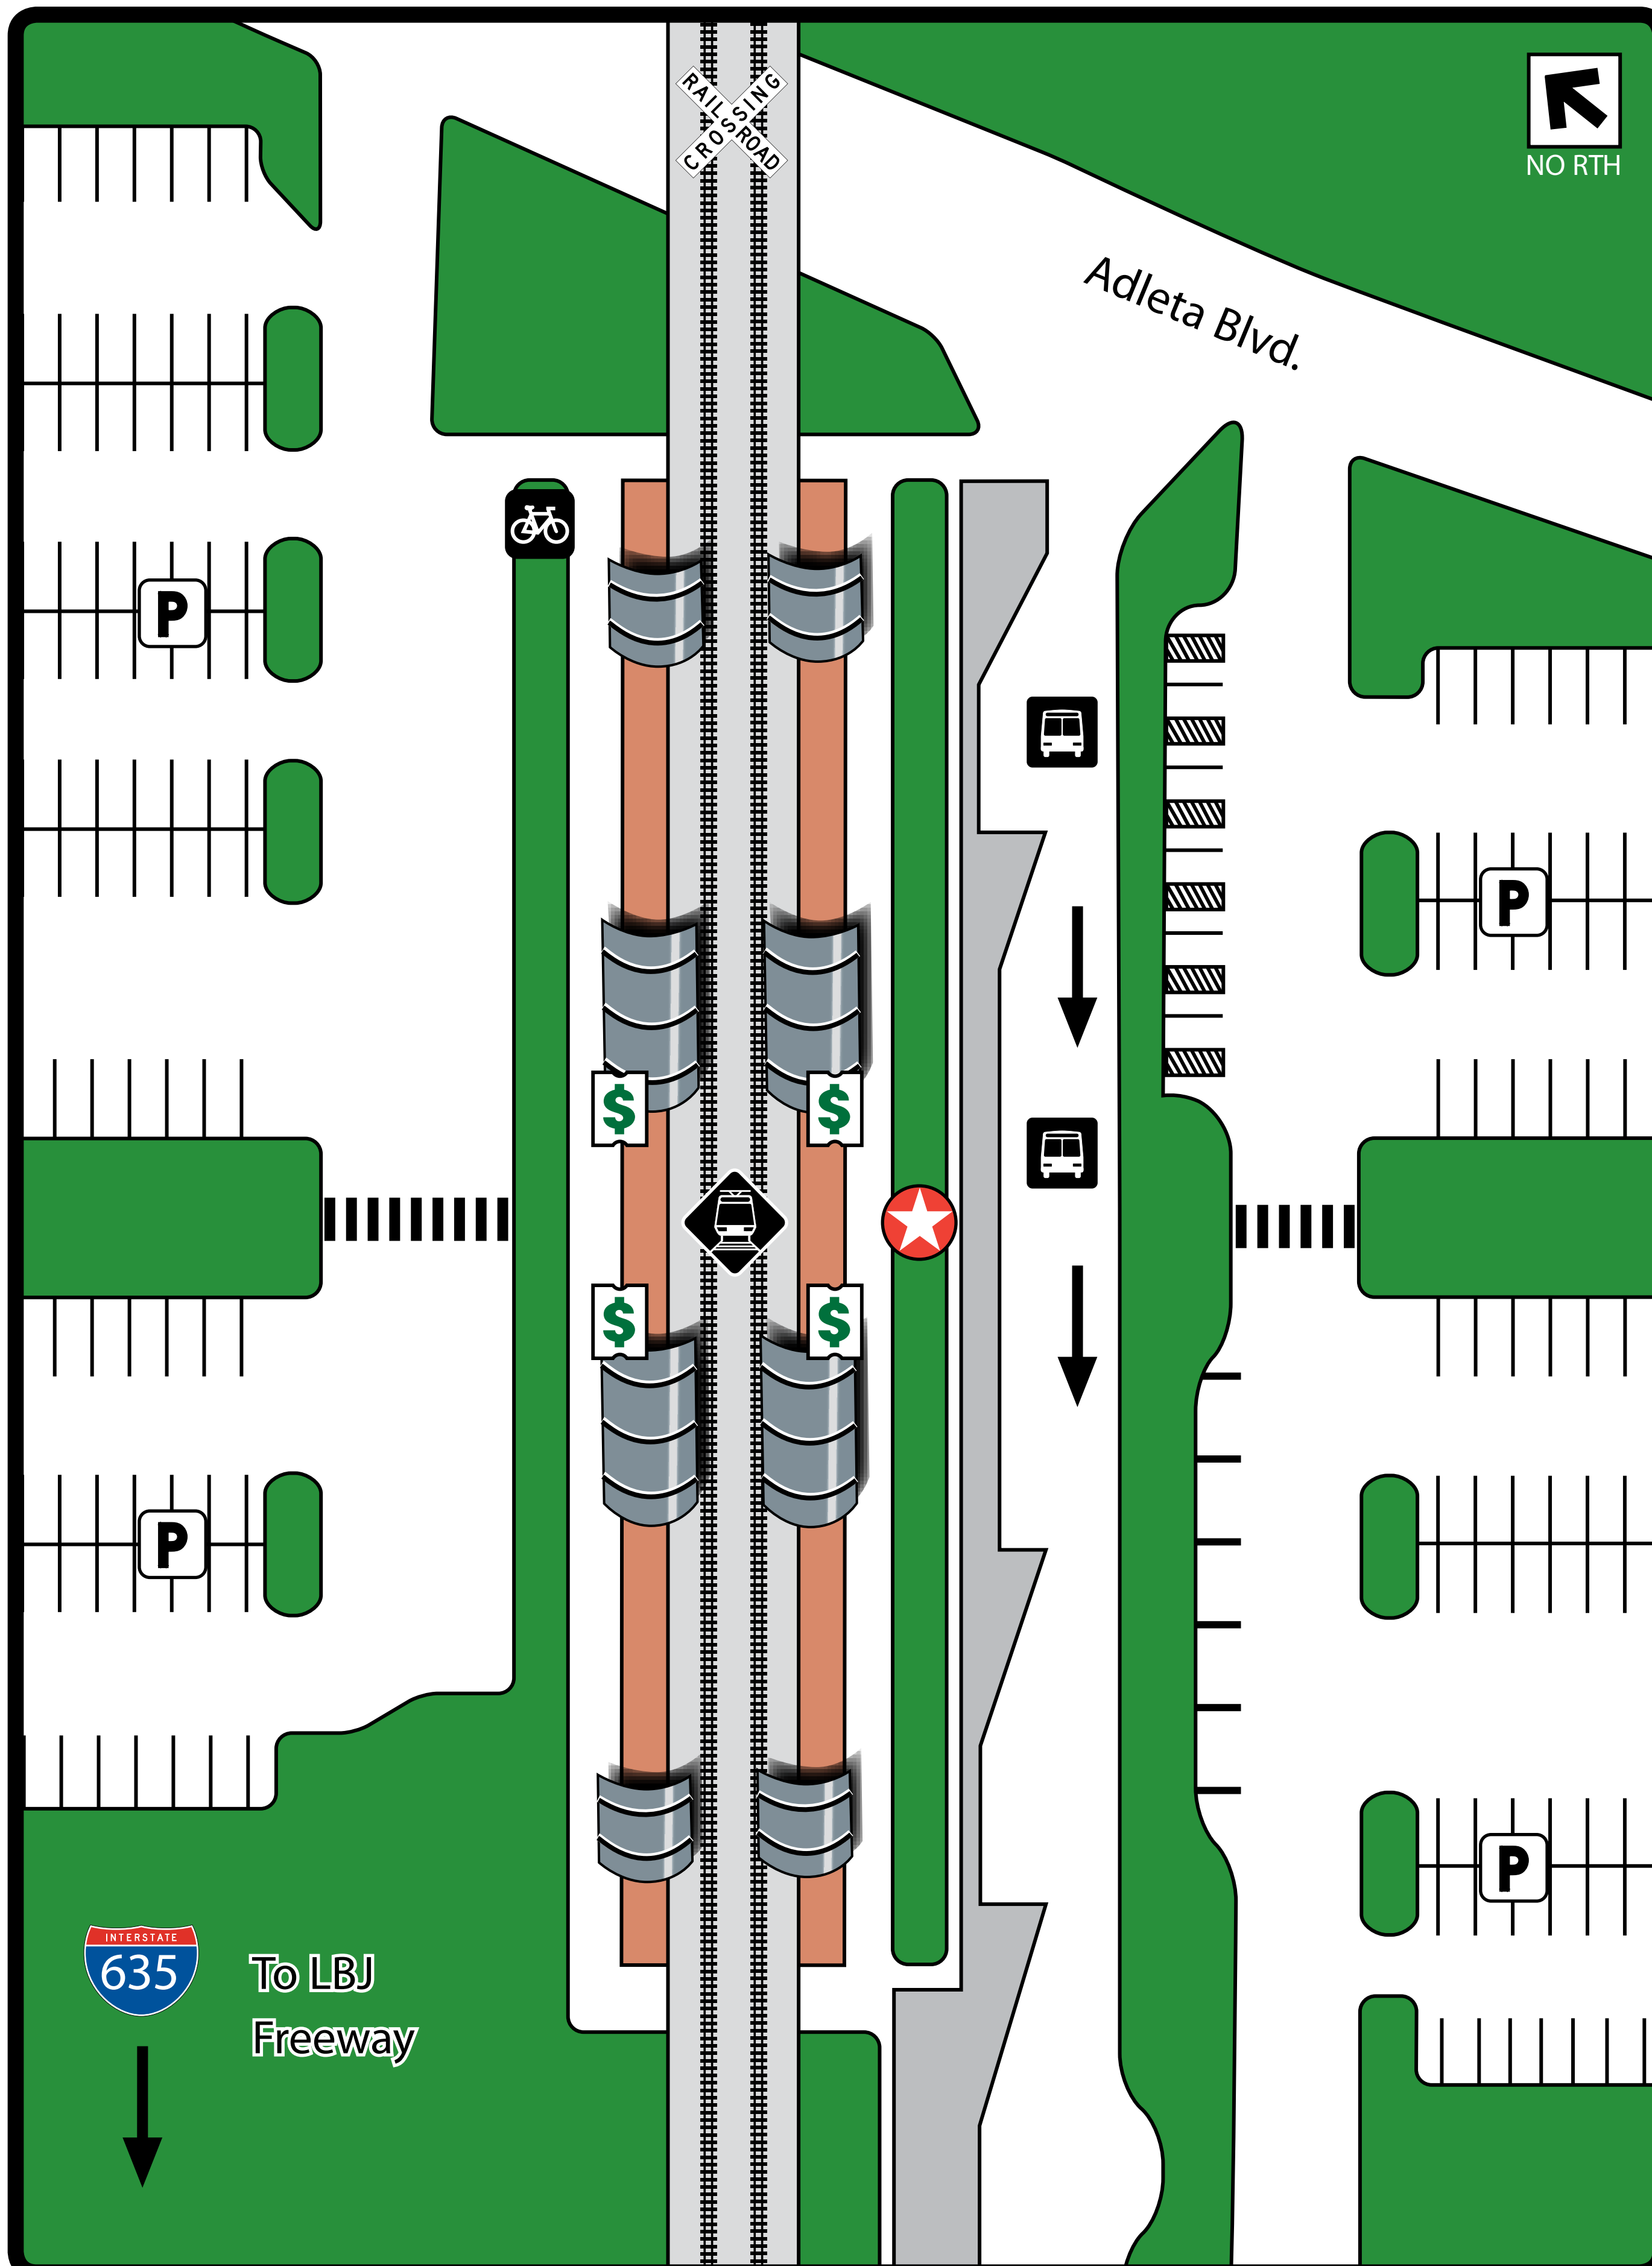

# LBJ/Skillman Station

### Legend

- You are here
- Rail Station Platform
- Bus Departures
- Ticket Vending Machine
- Parking
- Railroad Crossing
- Bike Locker
- Pedestrian Crosswalk

### Where to Board Bus

- 1** 488, Rail Disruption Shuttle
- 2** 583 Lovers Lane
- 3** 551
- 4** 583 Richland College
- 5** 560
- 6** 374, Paratransit

64

No Smoking on DART Property

call **214.979.1111** or [www.DART.org](http://www.DART.org)