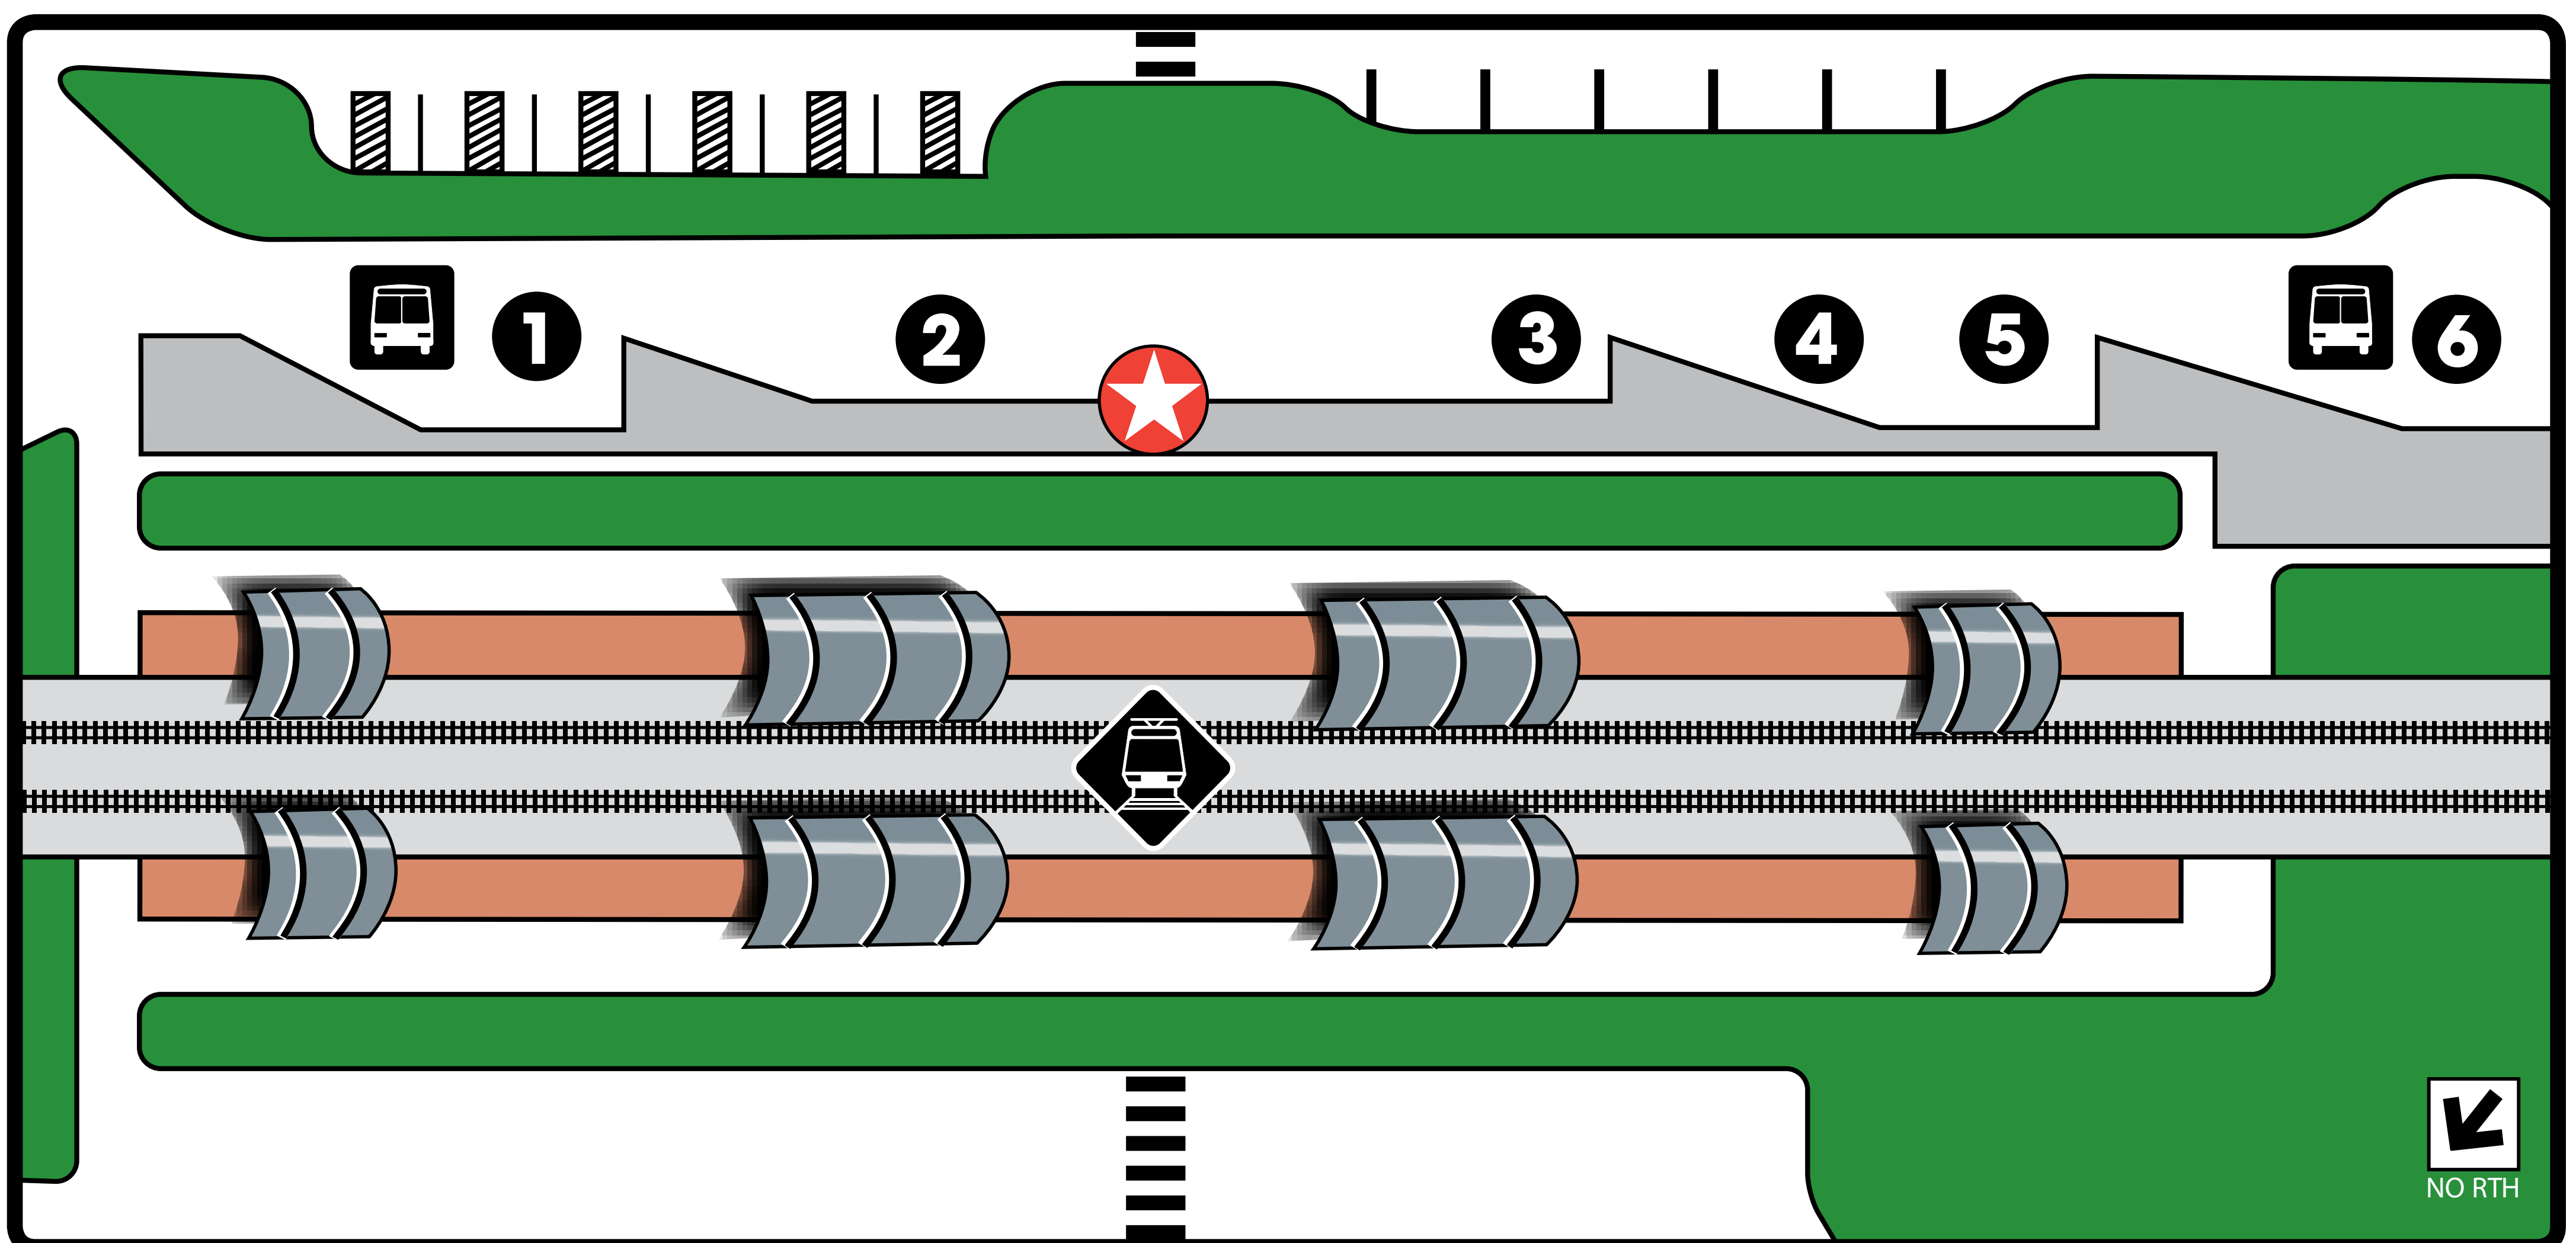

# LBJ/Skillman Station

### Legend

- You are here
- Rail Station Platform
- Bus Departures
- Ticket Vending Machine
- Parking
- Railroad Crossing
- Bike Locker
- Pedestrian Crosswalk

### Where to Board Bus

- 1** 488, Rail Disruption Shuttle
- 2** 583 Lovers Lane
- 3** 551
- 4** 583 Richland College
- 5** 560
- 6** 374, Paratransit

64

No Smoking on DART Property

call **214.979.1111** or [www.DART.org](http://www.DART.org)