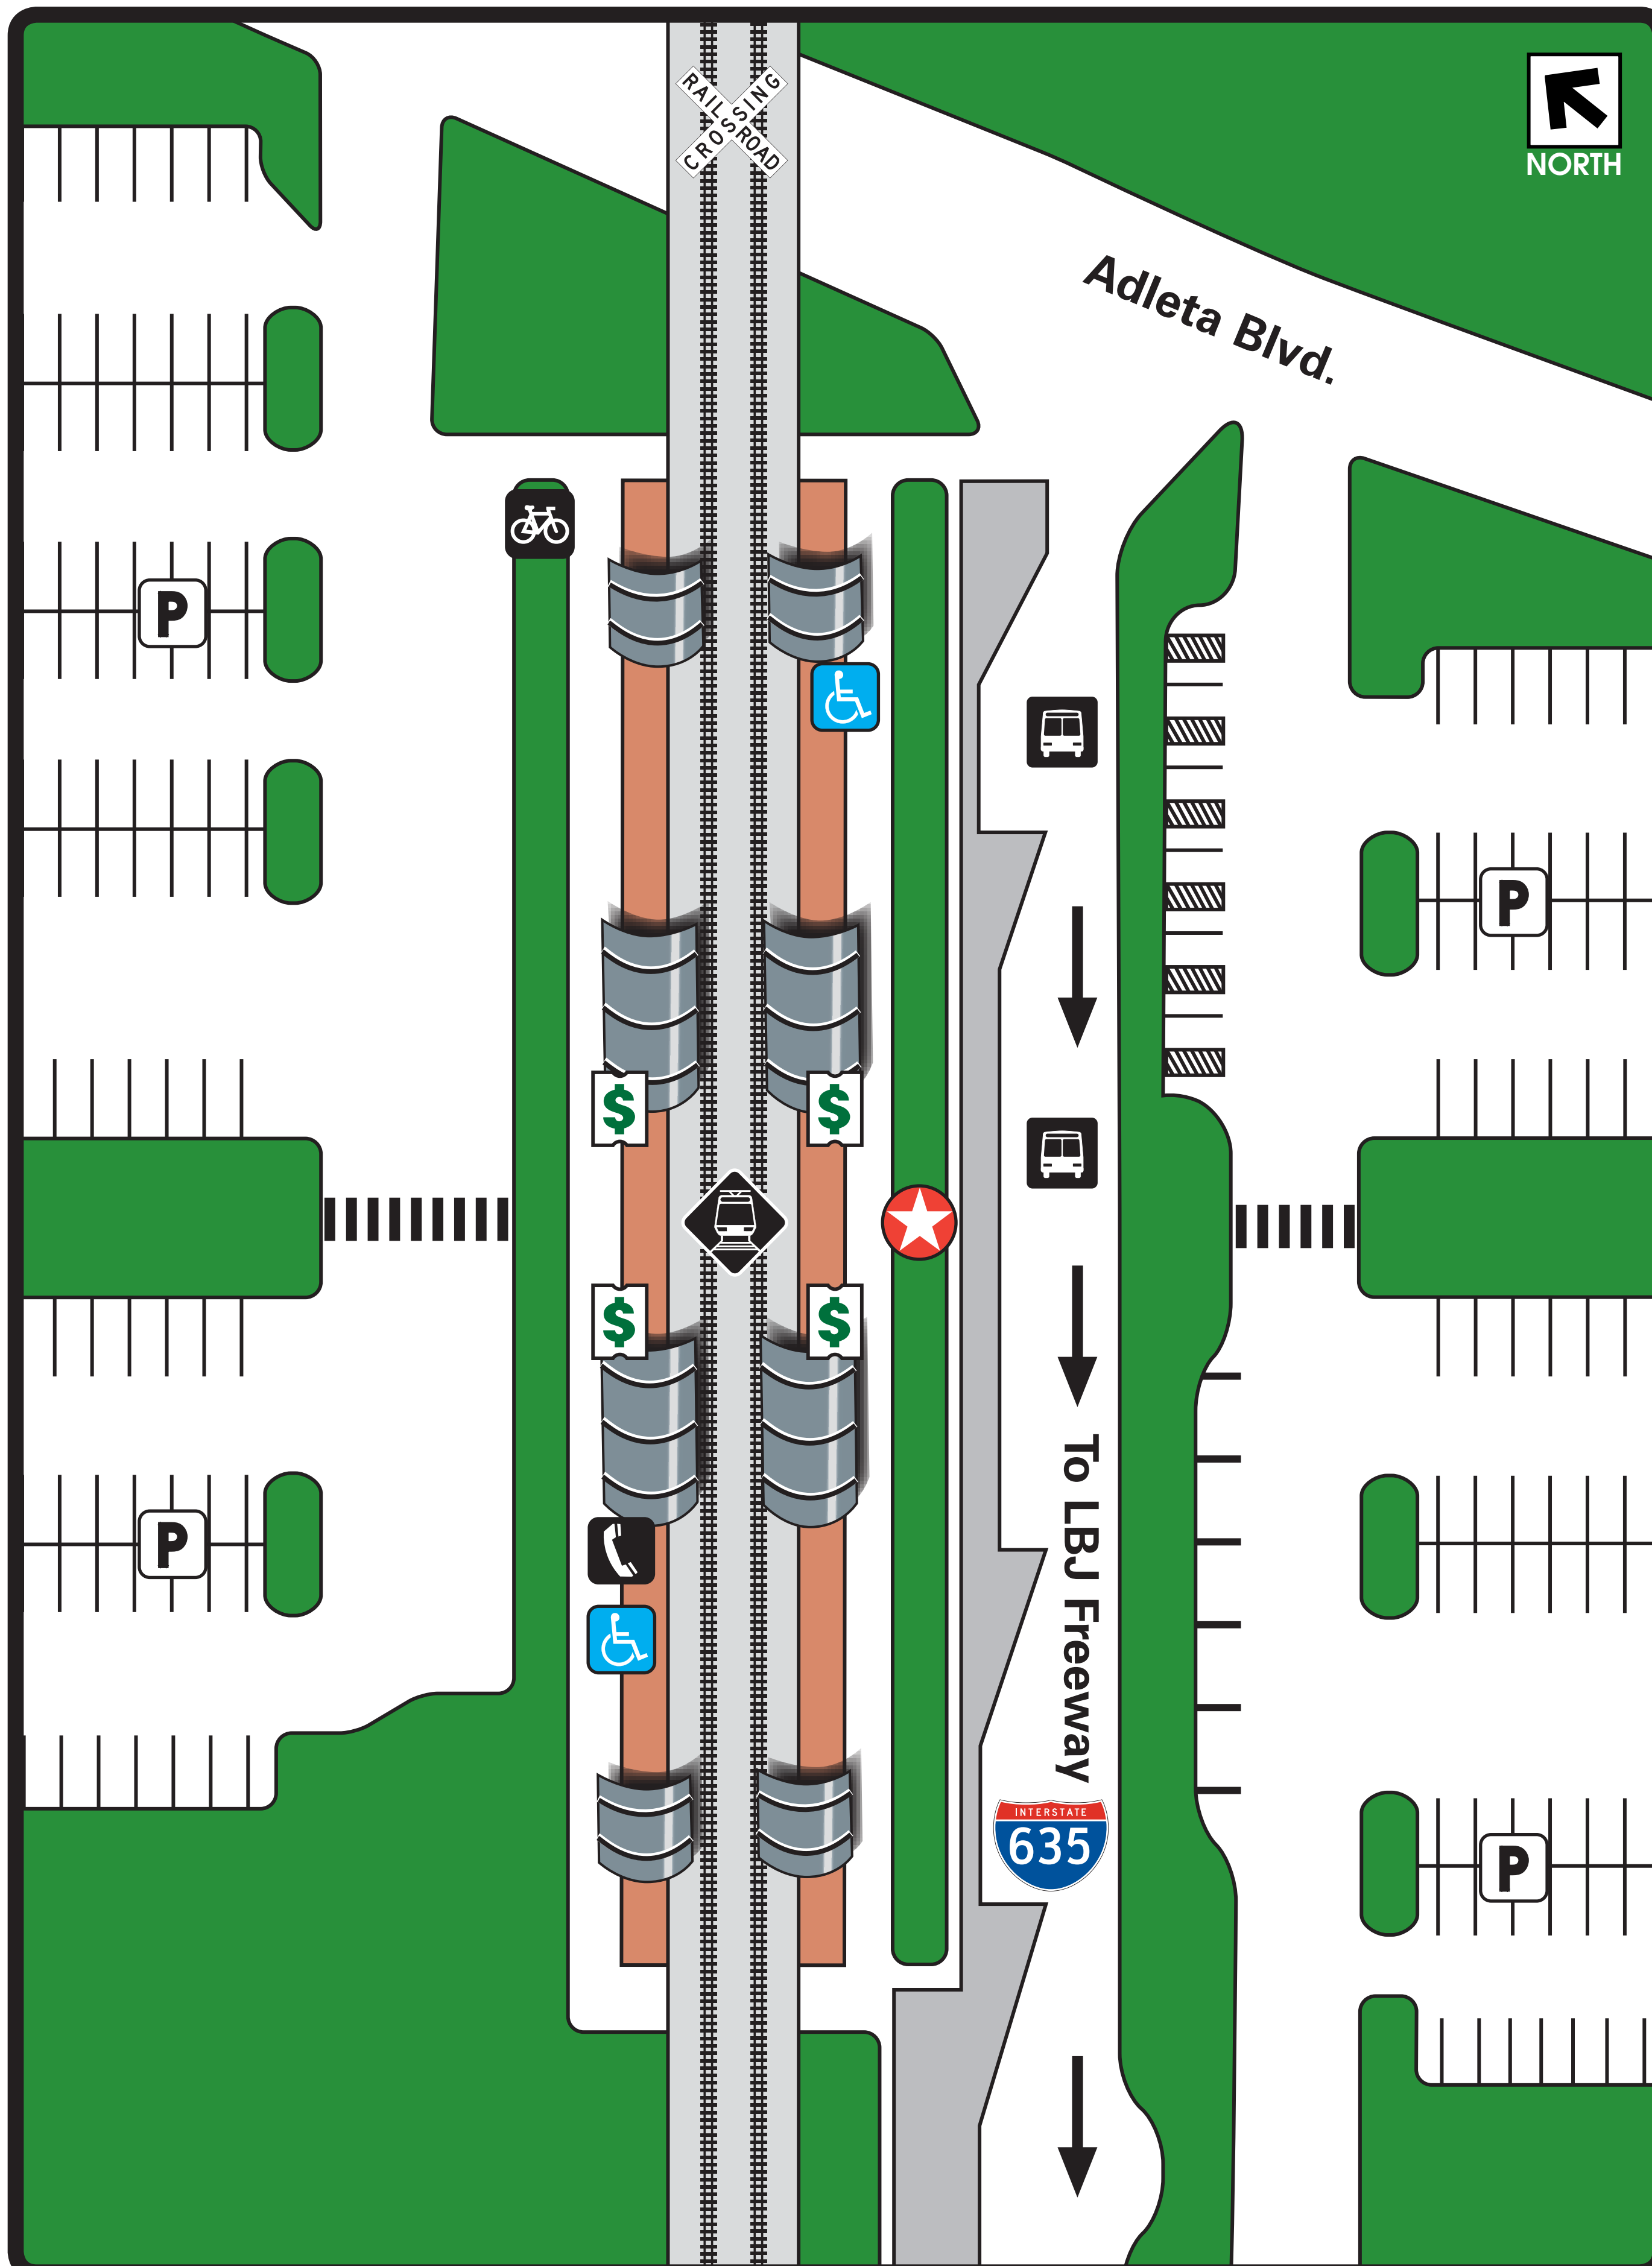

LBJ/Skillman Station

Legend

- You are here
- Rail Station Platform
- Bus Departures
- Ticket Vending Machine
- Parking
- Disabled Rail Boarding
- Phone
- Railroad Crossing
- Bike Locker
- Pedestrian Crosswalk

Where to Board Bus

- 1 488, Rail Disruption Shuttle Stop
- 2 583 Lovers Lane
- 3 60, 551
- 4 583 Richland College
- 5 560
- 6 374 Paratransit