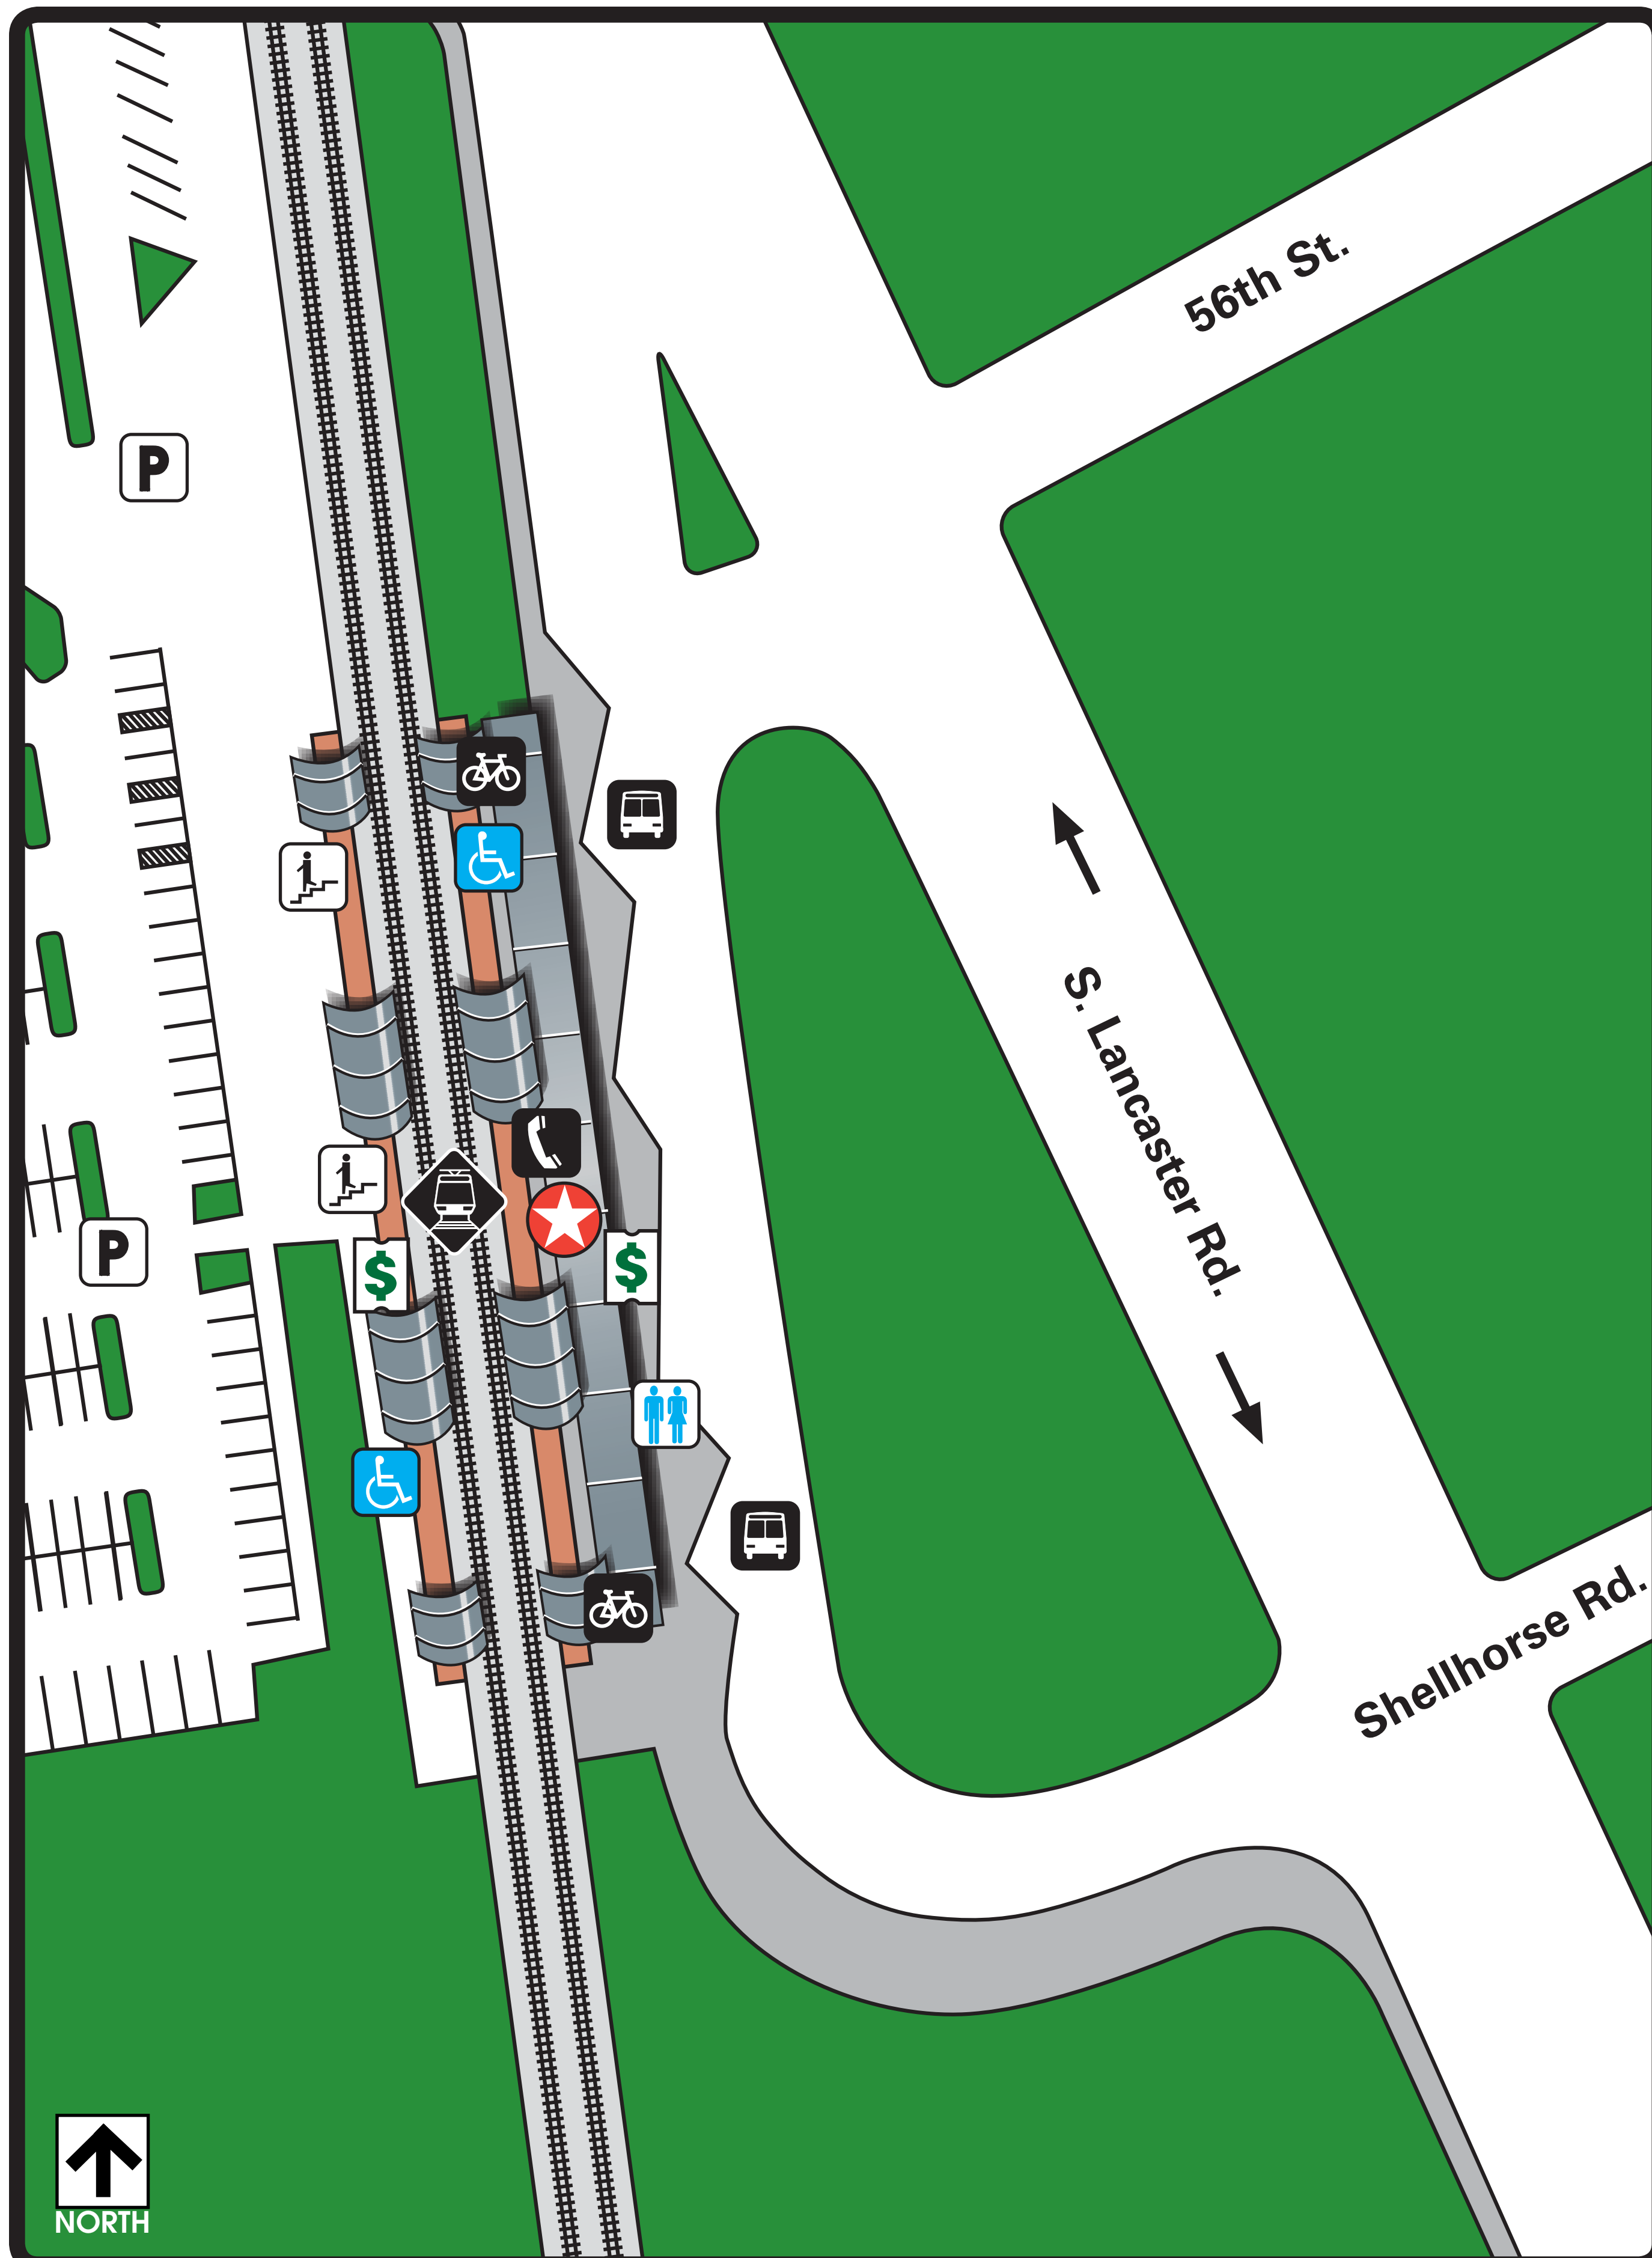

Ledbetter Station

Legend

- You are here
- Schedules and Restrooms
- Rail Station Platform
- Bus Departures
- Ticket Vending Machine
- Parking
- Stairs
- Disabled Rail Boarding
- Phone
- Bike Locker

Where to Board Bus

- 1** 466
- 2** 405,
Rail Disruption Shuttle Stop
- 3** 415
- 4** 554
- 5** 515, 553
- 6** 444, Paratransit