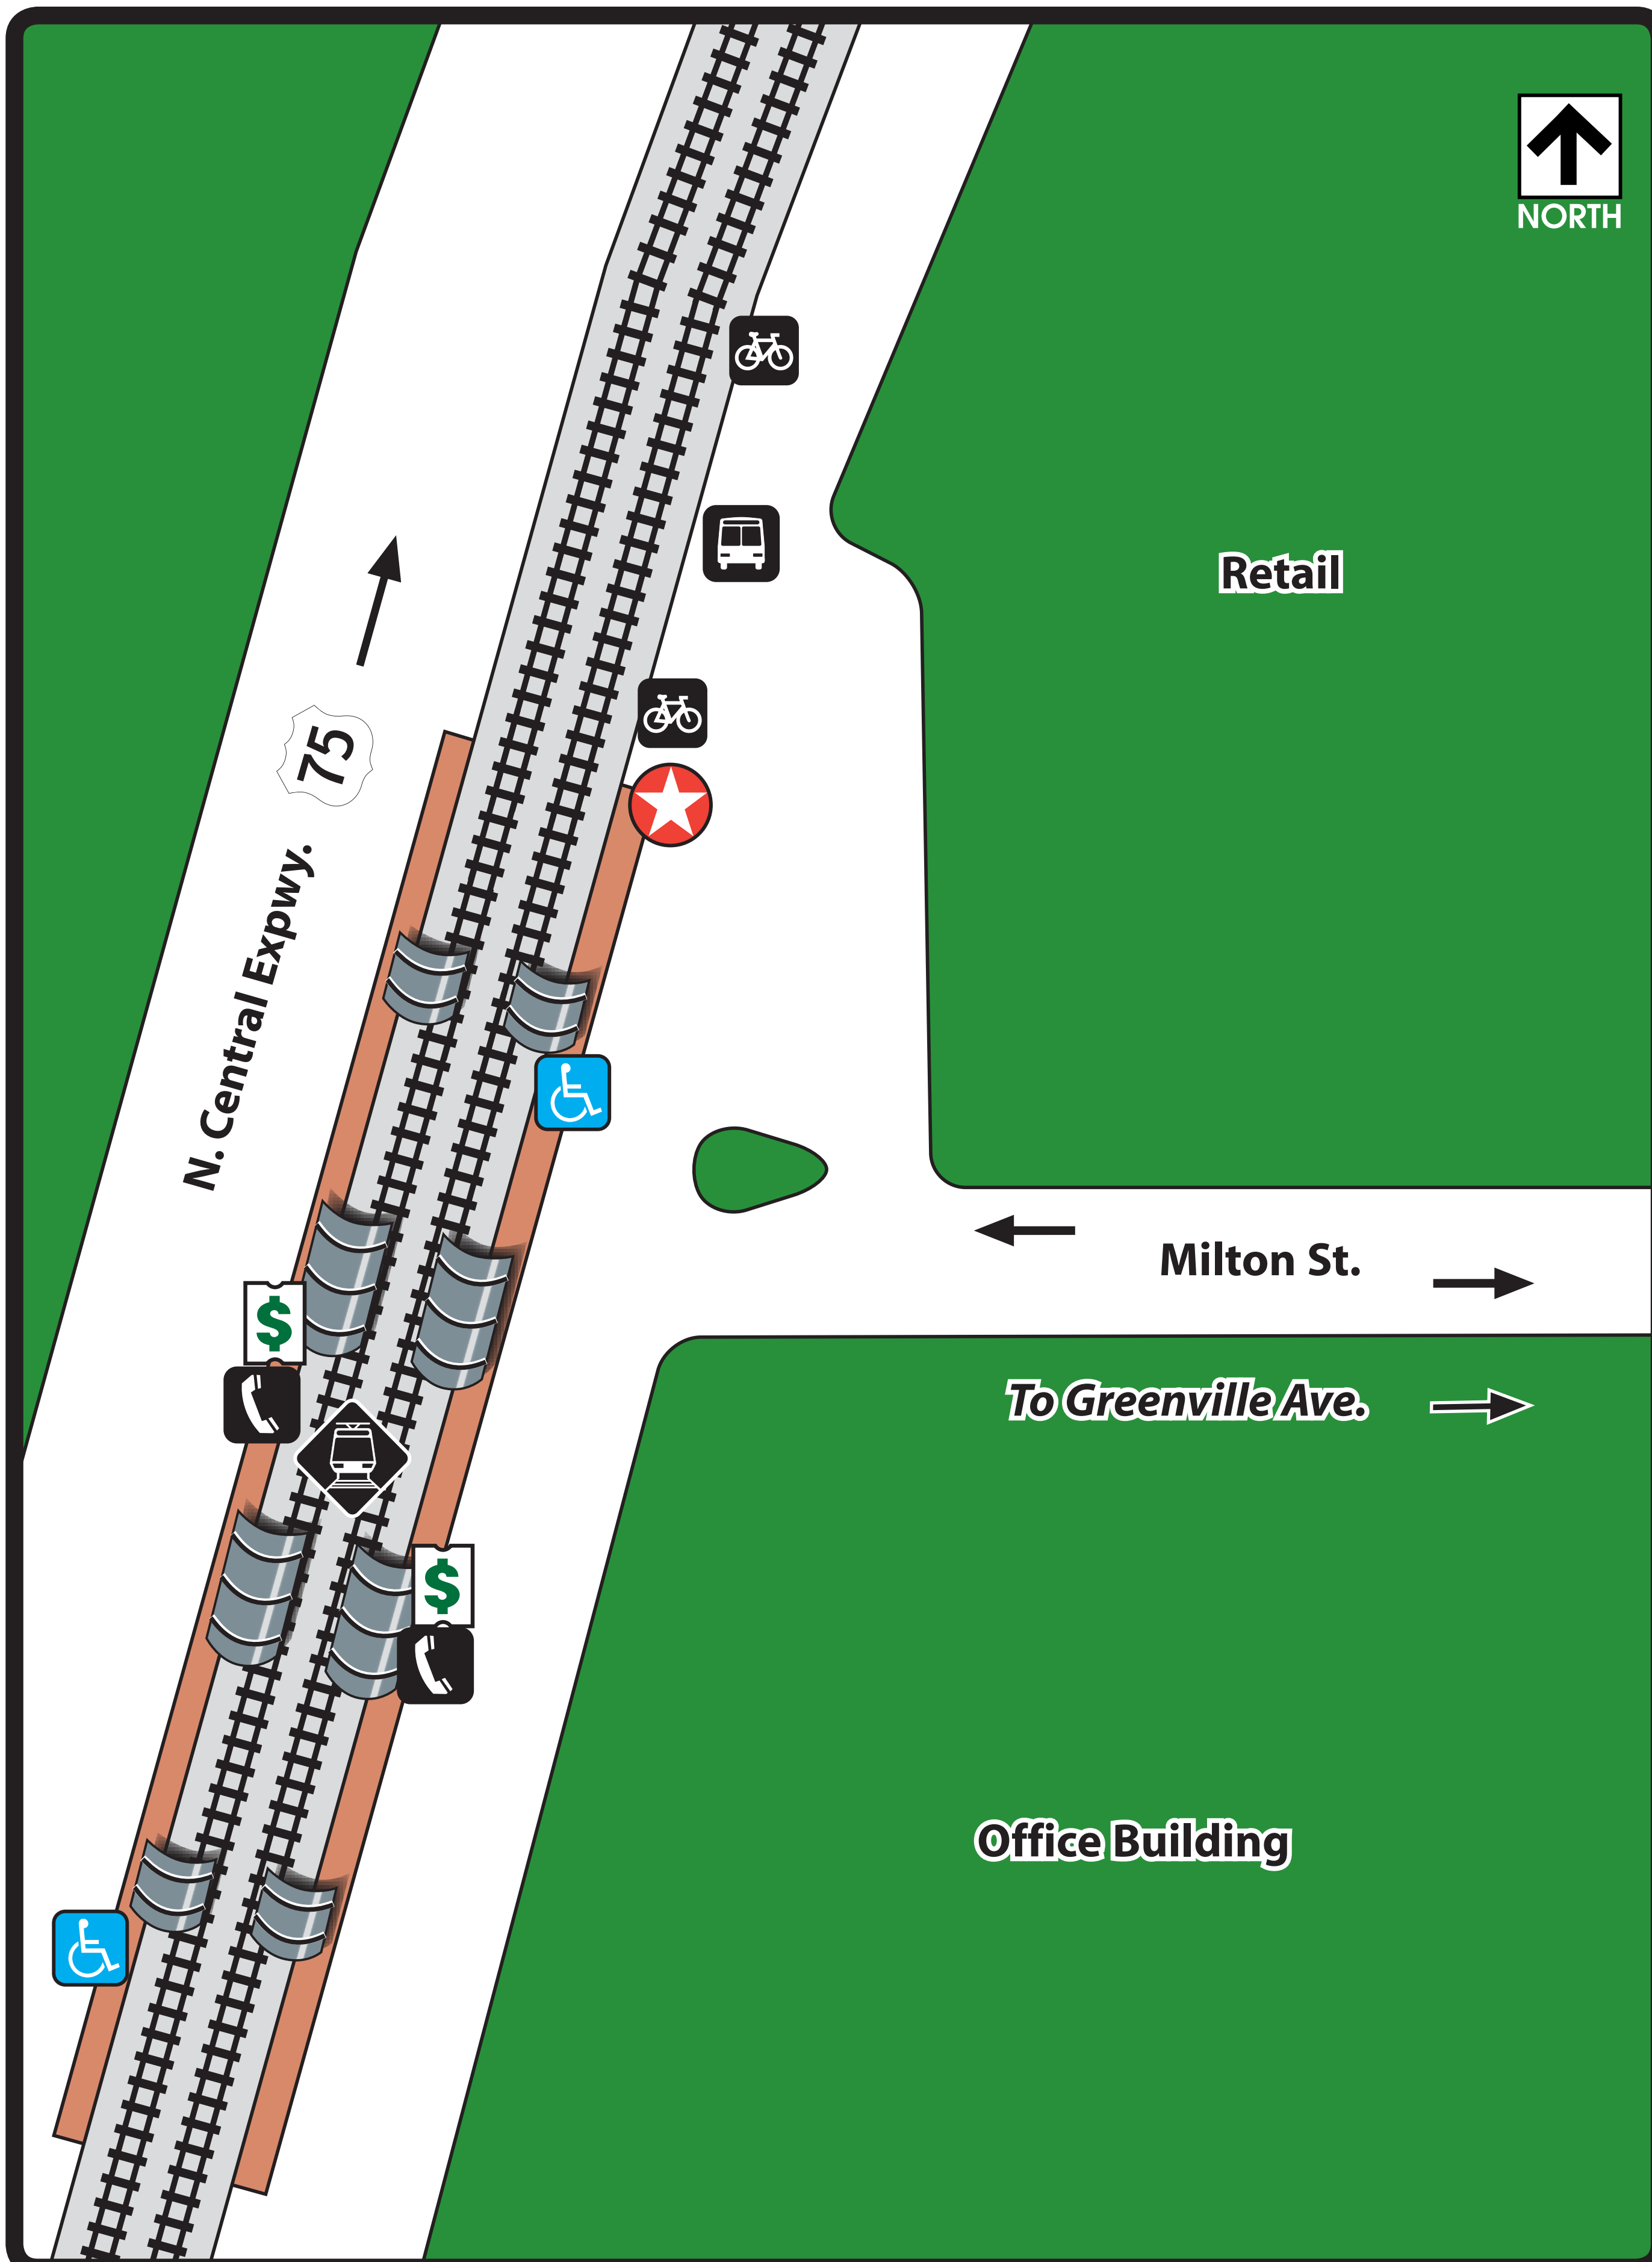

# Lovers Lane Station

### Legend

- You are here
- Rail Station Platform
- Bus Departures
- Ticket Vending Machine
- Disabled Rail Boarding
- Phone
- Bike Locker

---

### Where to Board Bus

- 1** Rail Disruption Shuttle Stop
- 2** For Future Use
- 3** 502
- 4** 583
- 5** Paratransit

61