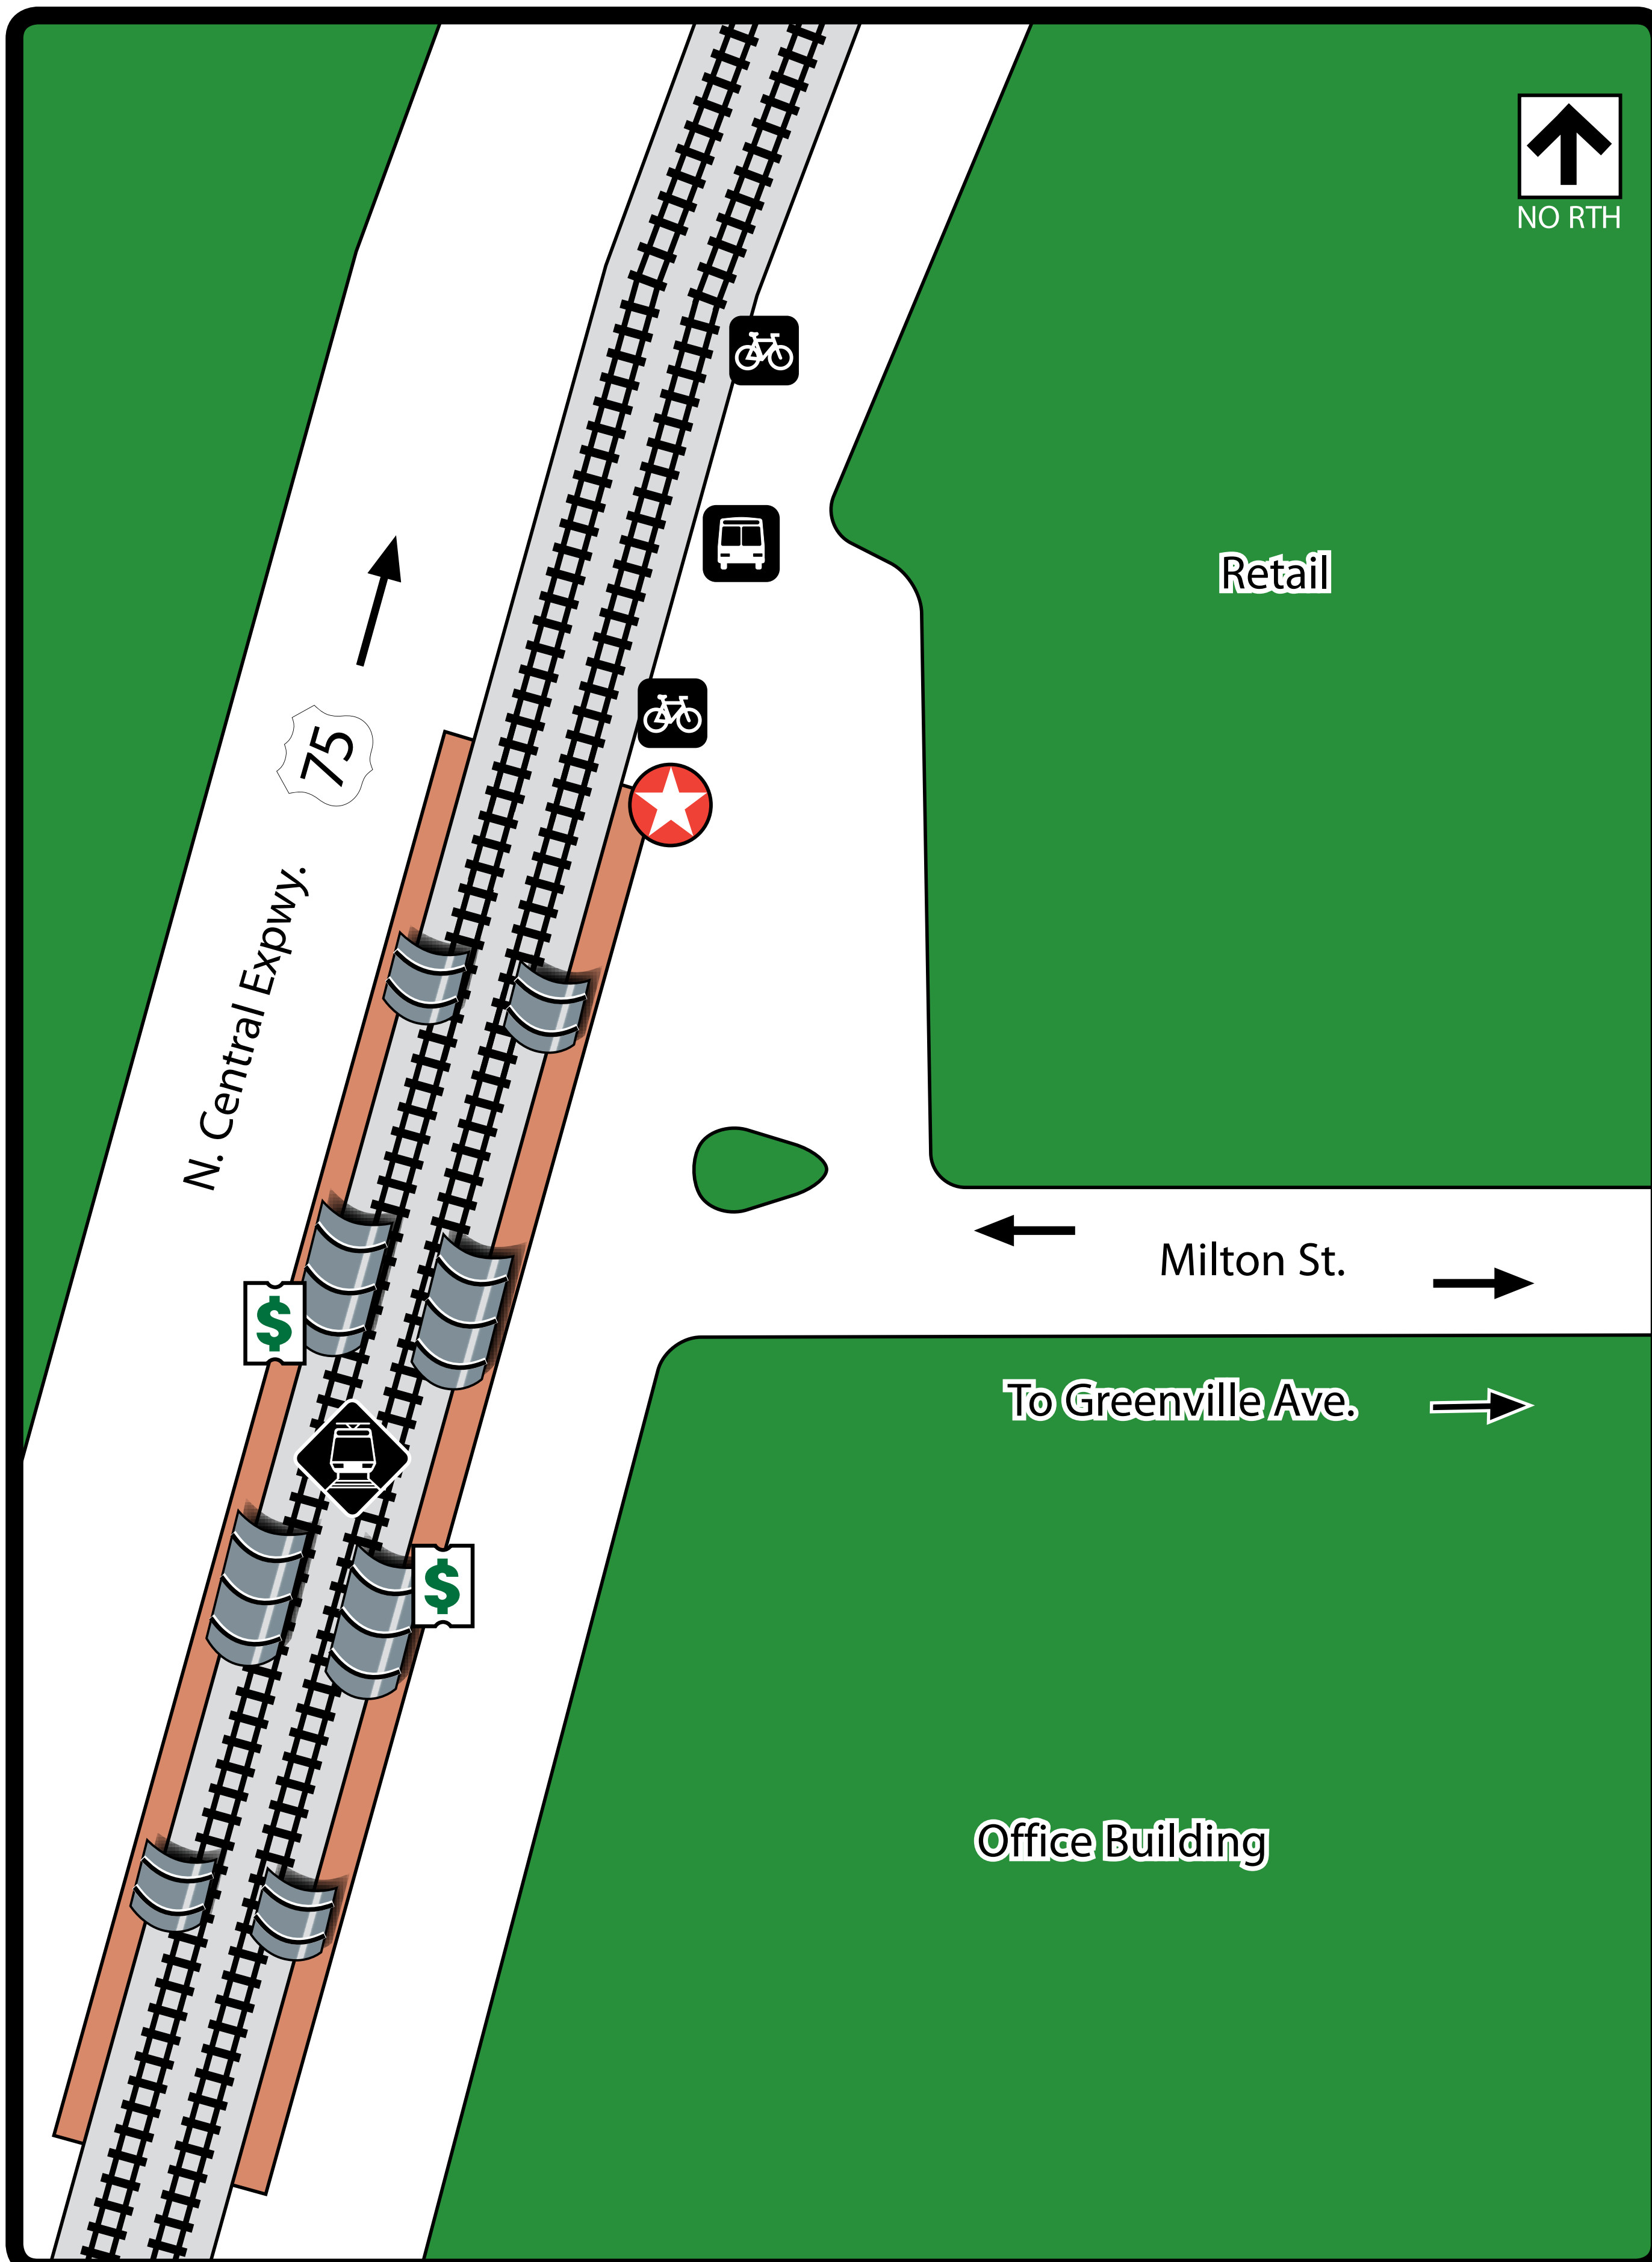

# Lovers Lane Station

### Legend

- You are here
- Rail Station Platform
- Bus Departures
- Ticket Vending Machine
- Bike Locker