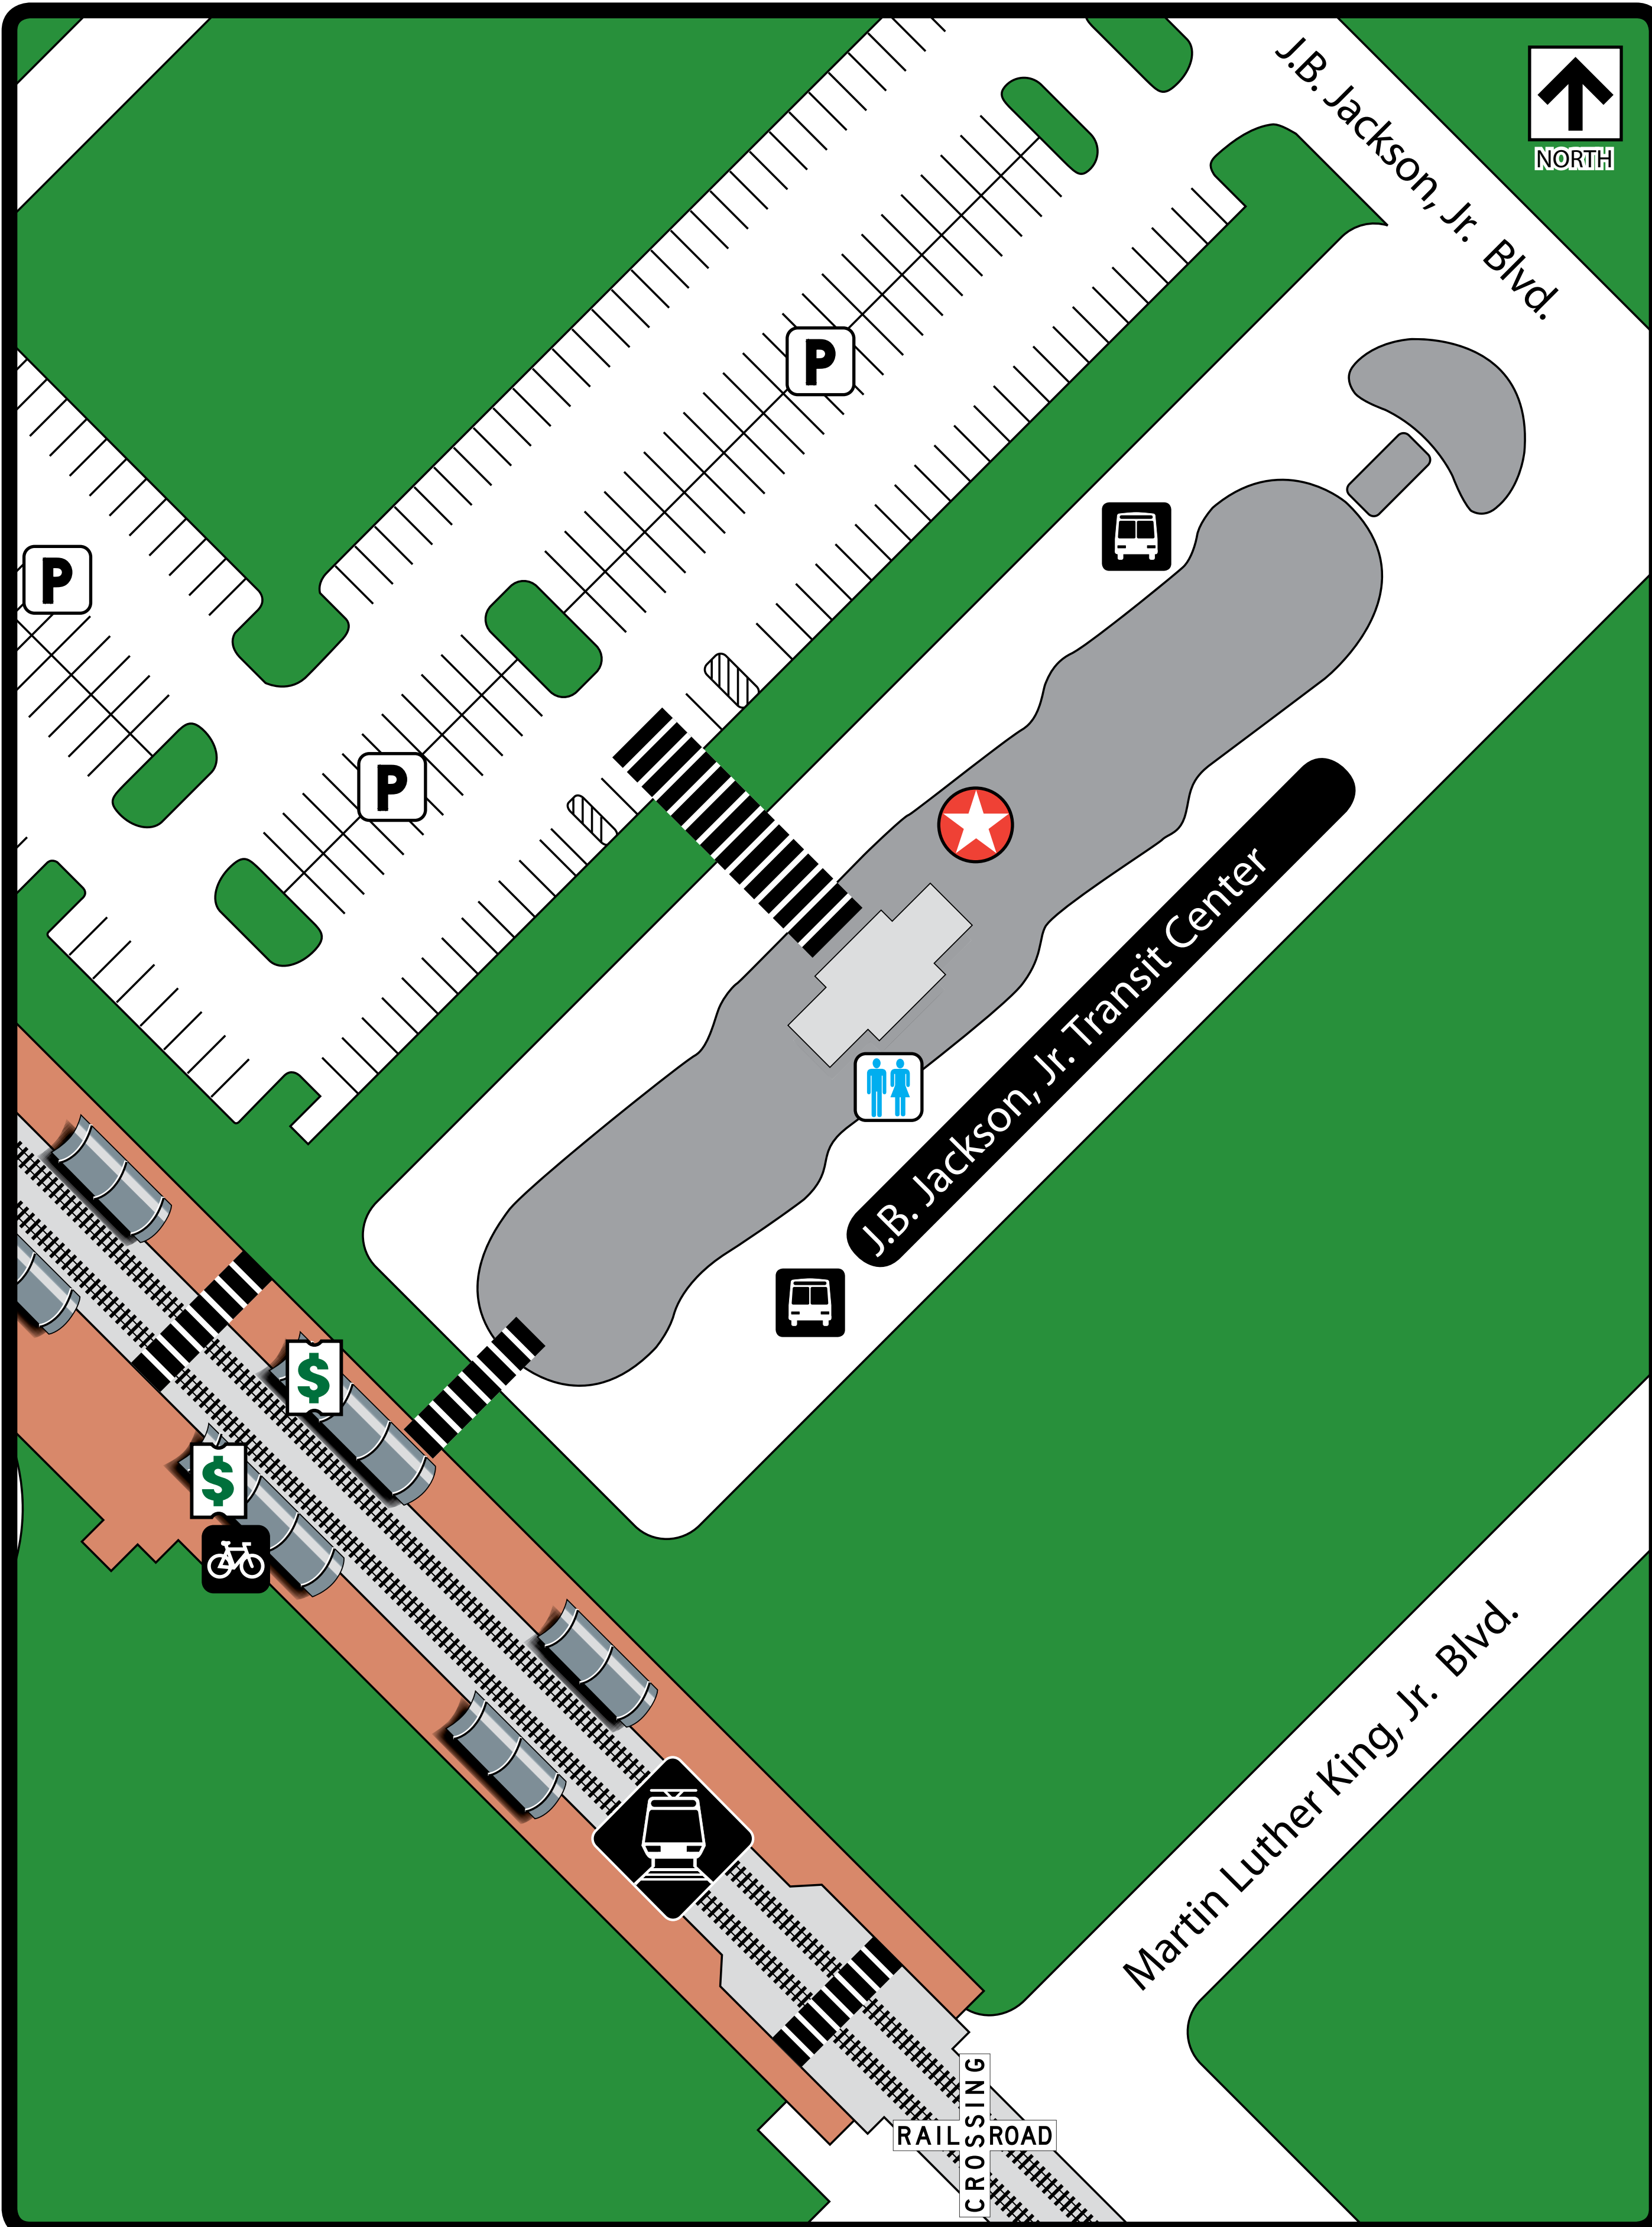

Martin Luther King, Jr. Station at J.B. Jackson Transit Center

Legend

- You are here
- Schedules and Restrooms
- Rail Station Platform
- Bus Departures
- Ticket Vending Machine
- Parking
- Pedestrian Crosswalk
- Railroad Crossing
- Bike Locker

Where to Board Bus

- 1** 12 Hatcher Station
- 2** 595
- 3** 409 Parkland Station
- 4** 409 Illinois Station
- 5** 26 Frazier Courts, Paratransit
- 6** 26 Downtown Dallas
- 7** 12 Downtown Dallas Rail Disruption Shuttle