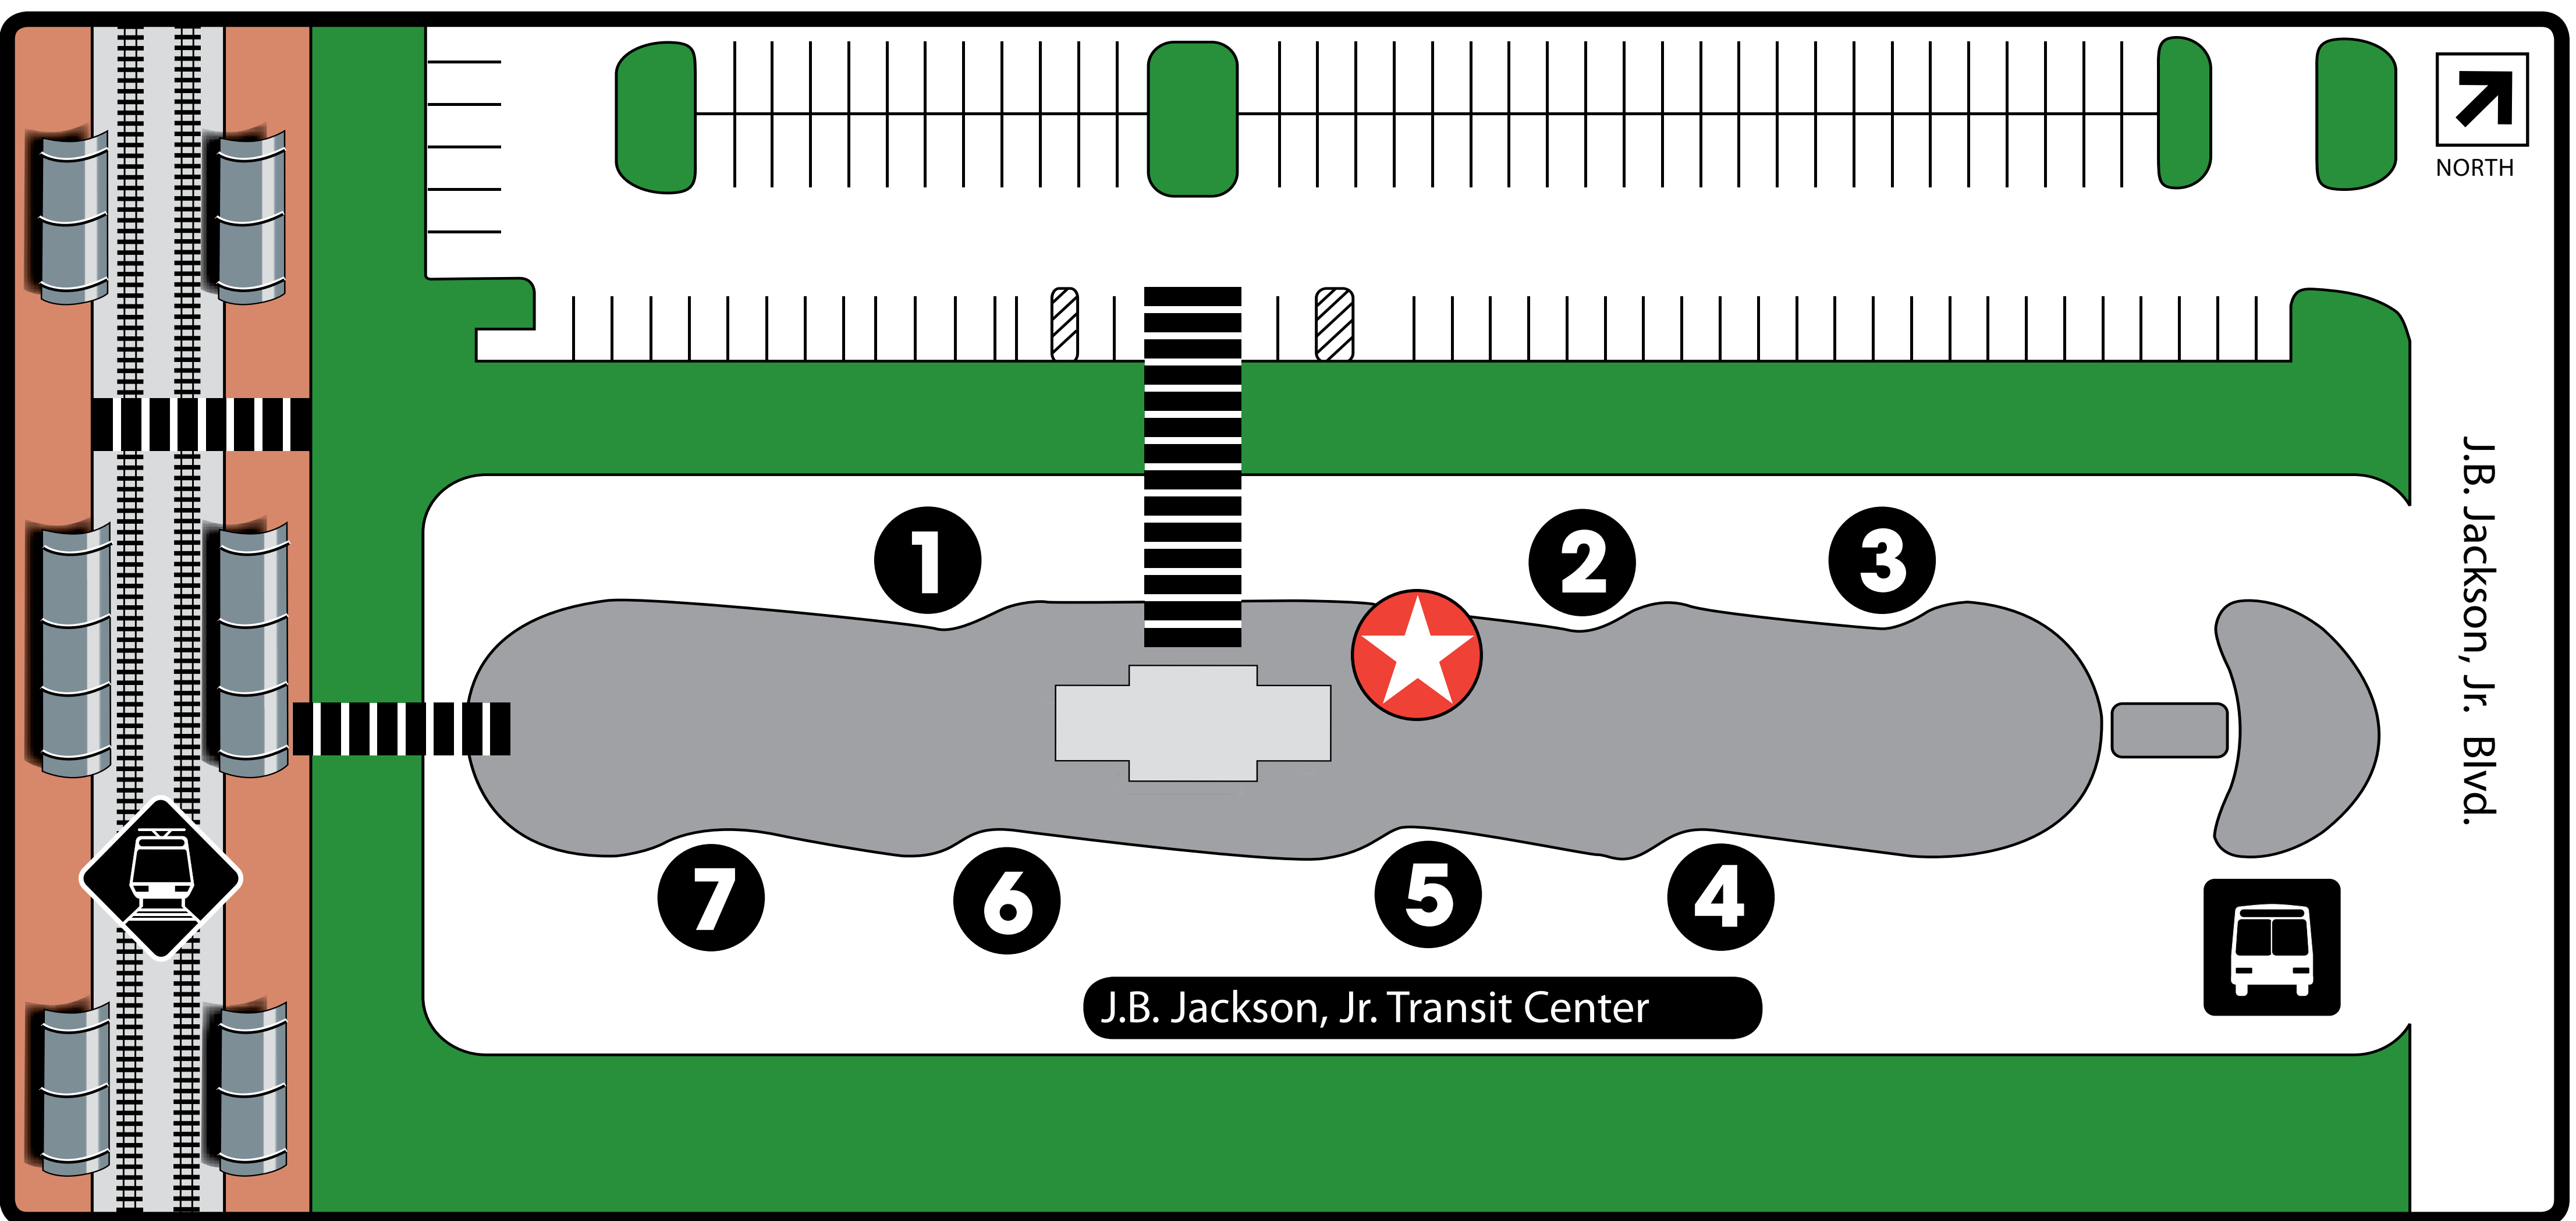

Martin Luther King, Jr. Station at J.B. Jackson Transit Center

Legend

- You are here
- Schedules and Restrooms
- Rail Station Platform
- Bus Departures
- Ticket Vending Machine
- Parking
- Pedestrian Crosswalk
- Railroad Crossing
- Bike Locker

Where to Board Bus

- 1** 12 Hatcher Station
- 2** 595
- 3** 409 Parkland Station
- 4** 409 Illinois Station
- 5** 26 Frazier Courts, Paratransit
- 6** 26 Downtown Dallas
- 7** 12 Downtown Dallas Rail Disruption Shuttle