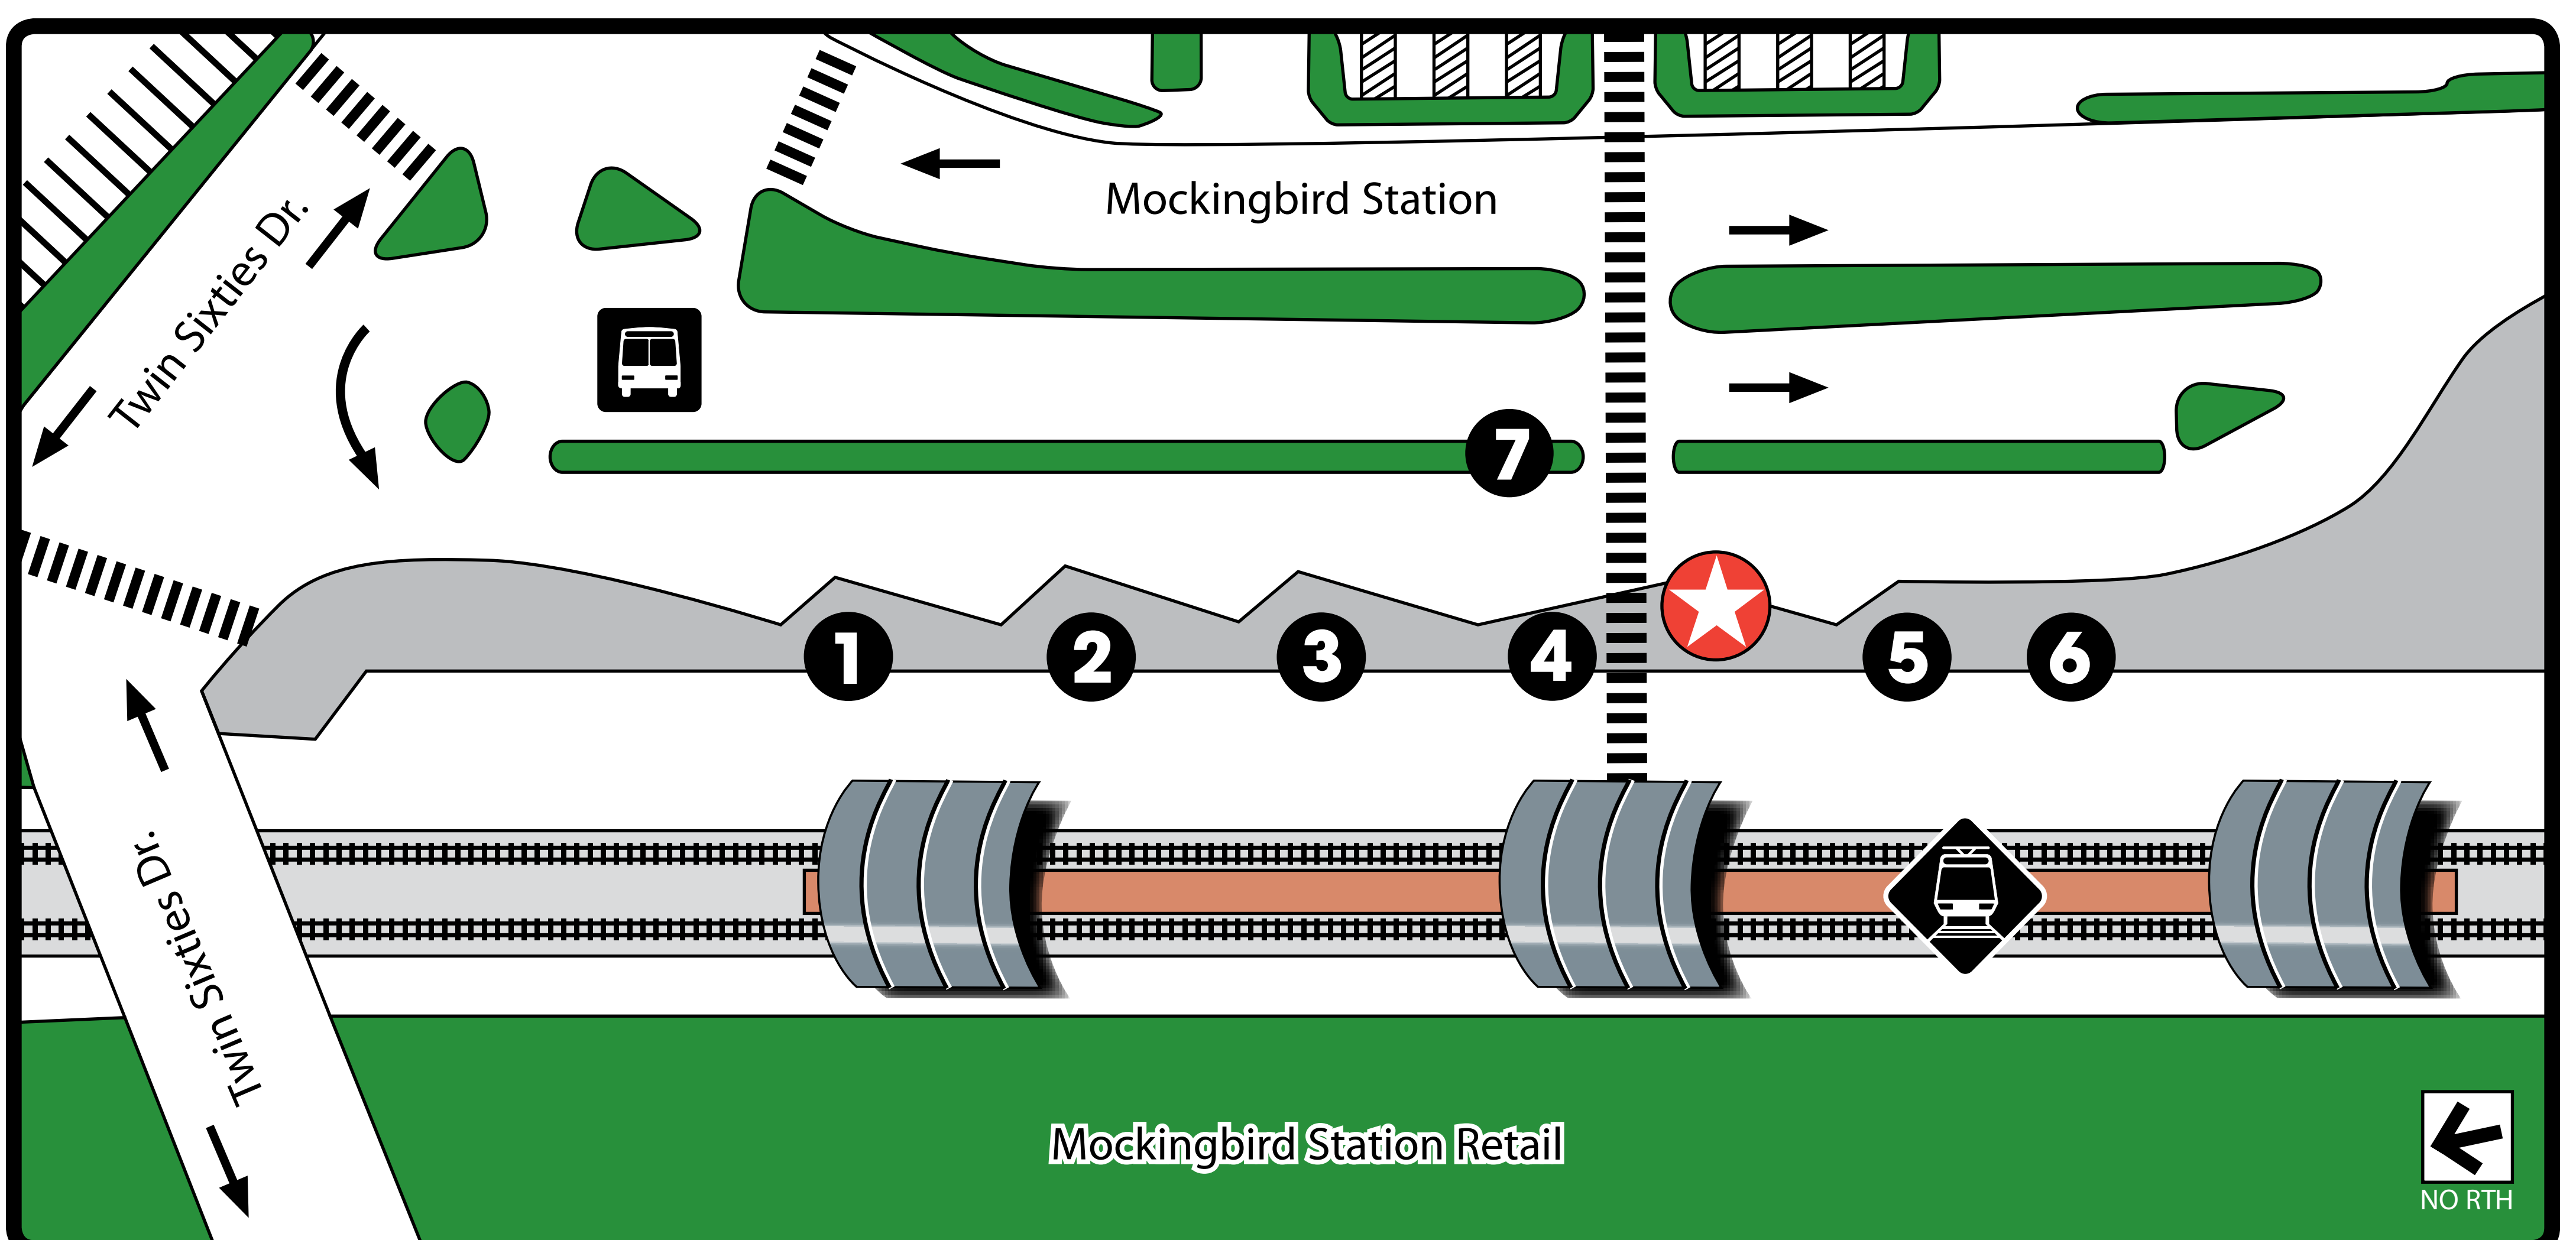

No Smoking on DART Property
call **214.979.1111** or www.DART.org