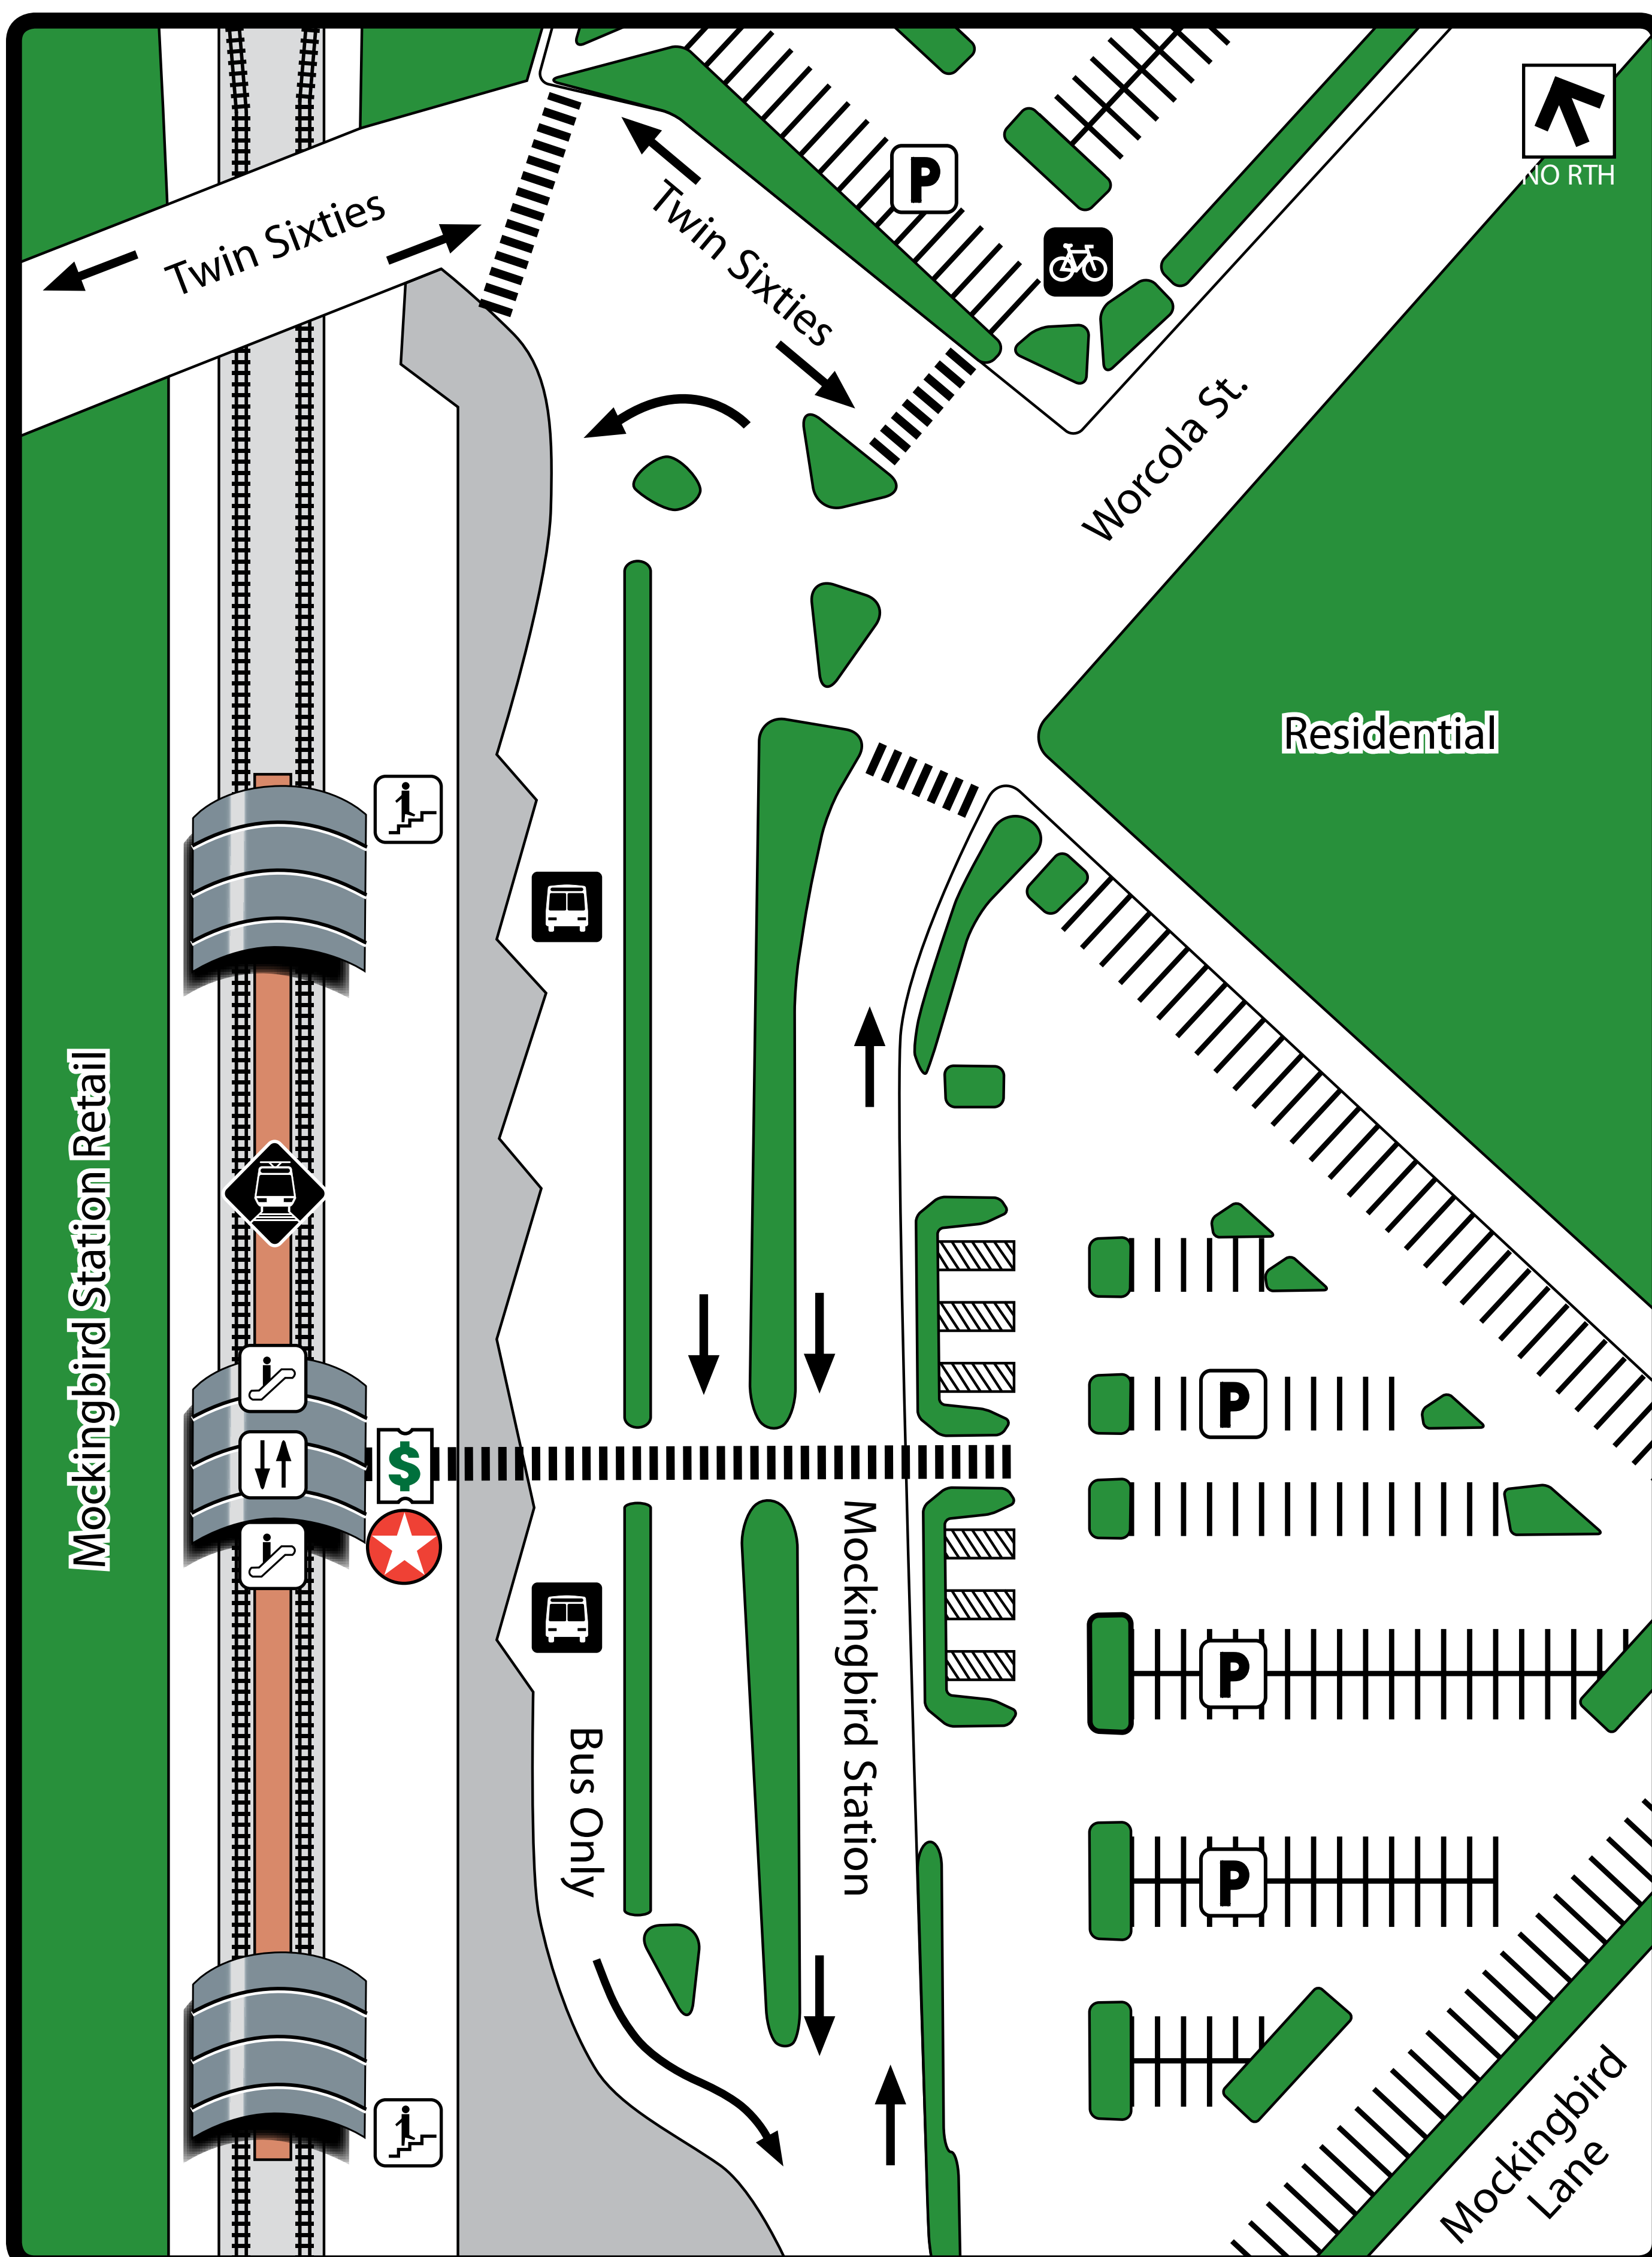

# Mockingbird Station

### Legend

- You are here
- Rail Station Platform
- Bus Departures
- Ticket Vending Machine
- Parking
- Stairs
- Bike Locker
- Escalator
- Elevator
- Pedestrian Crosswalk

### Where to Board Bus

- 1** 768 Mustang Express
- 2** 76 Downtown Dallas
- 3** 1 Wynnwood, 1 Matilda
- 4** 21 Red Bird T.C.
- 5** 521 Turtle Creek
- 6** 24 Downtown Dallas
- 7** DART On-Call, Rail Disruption Shuttle, Paratransit