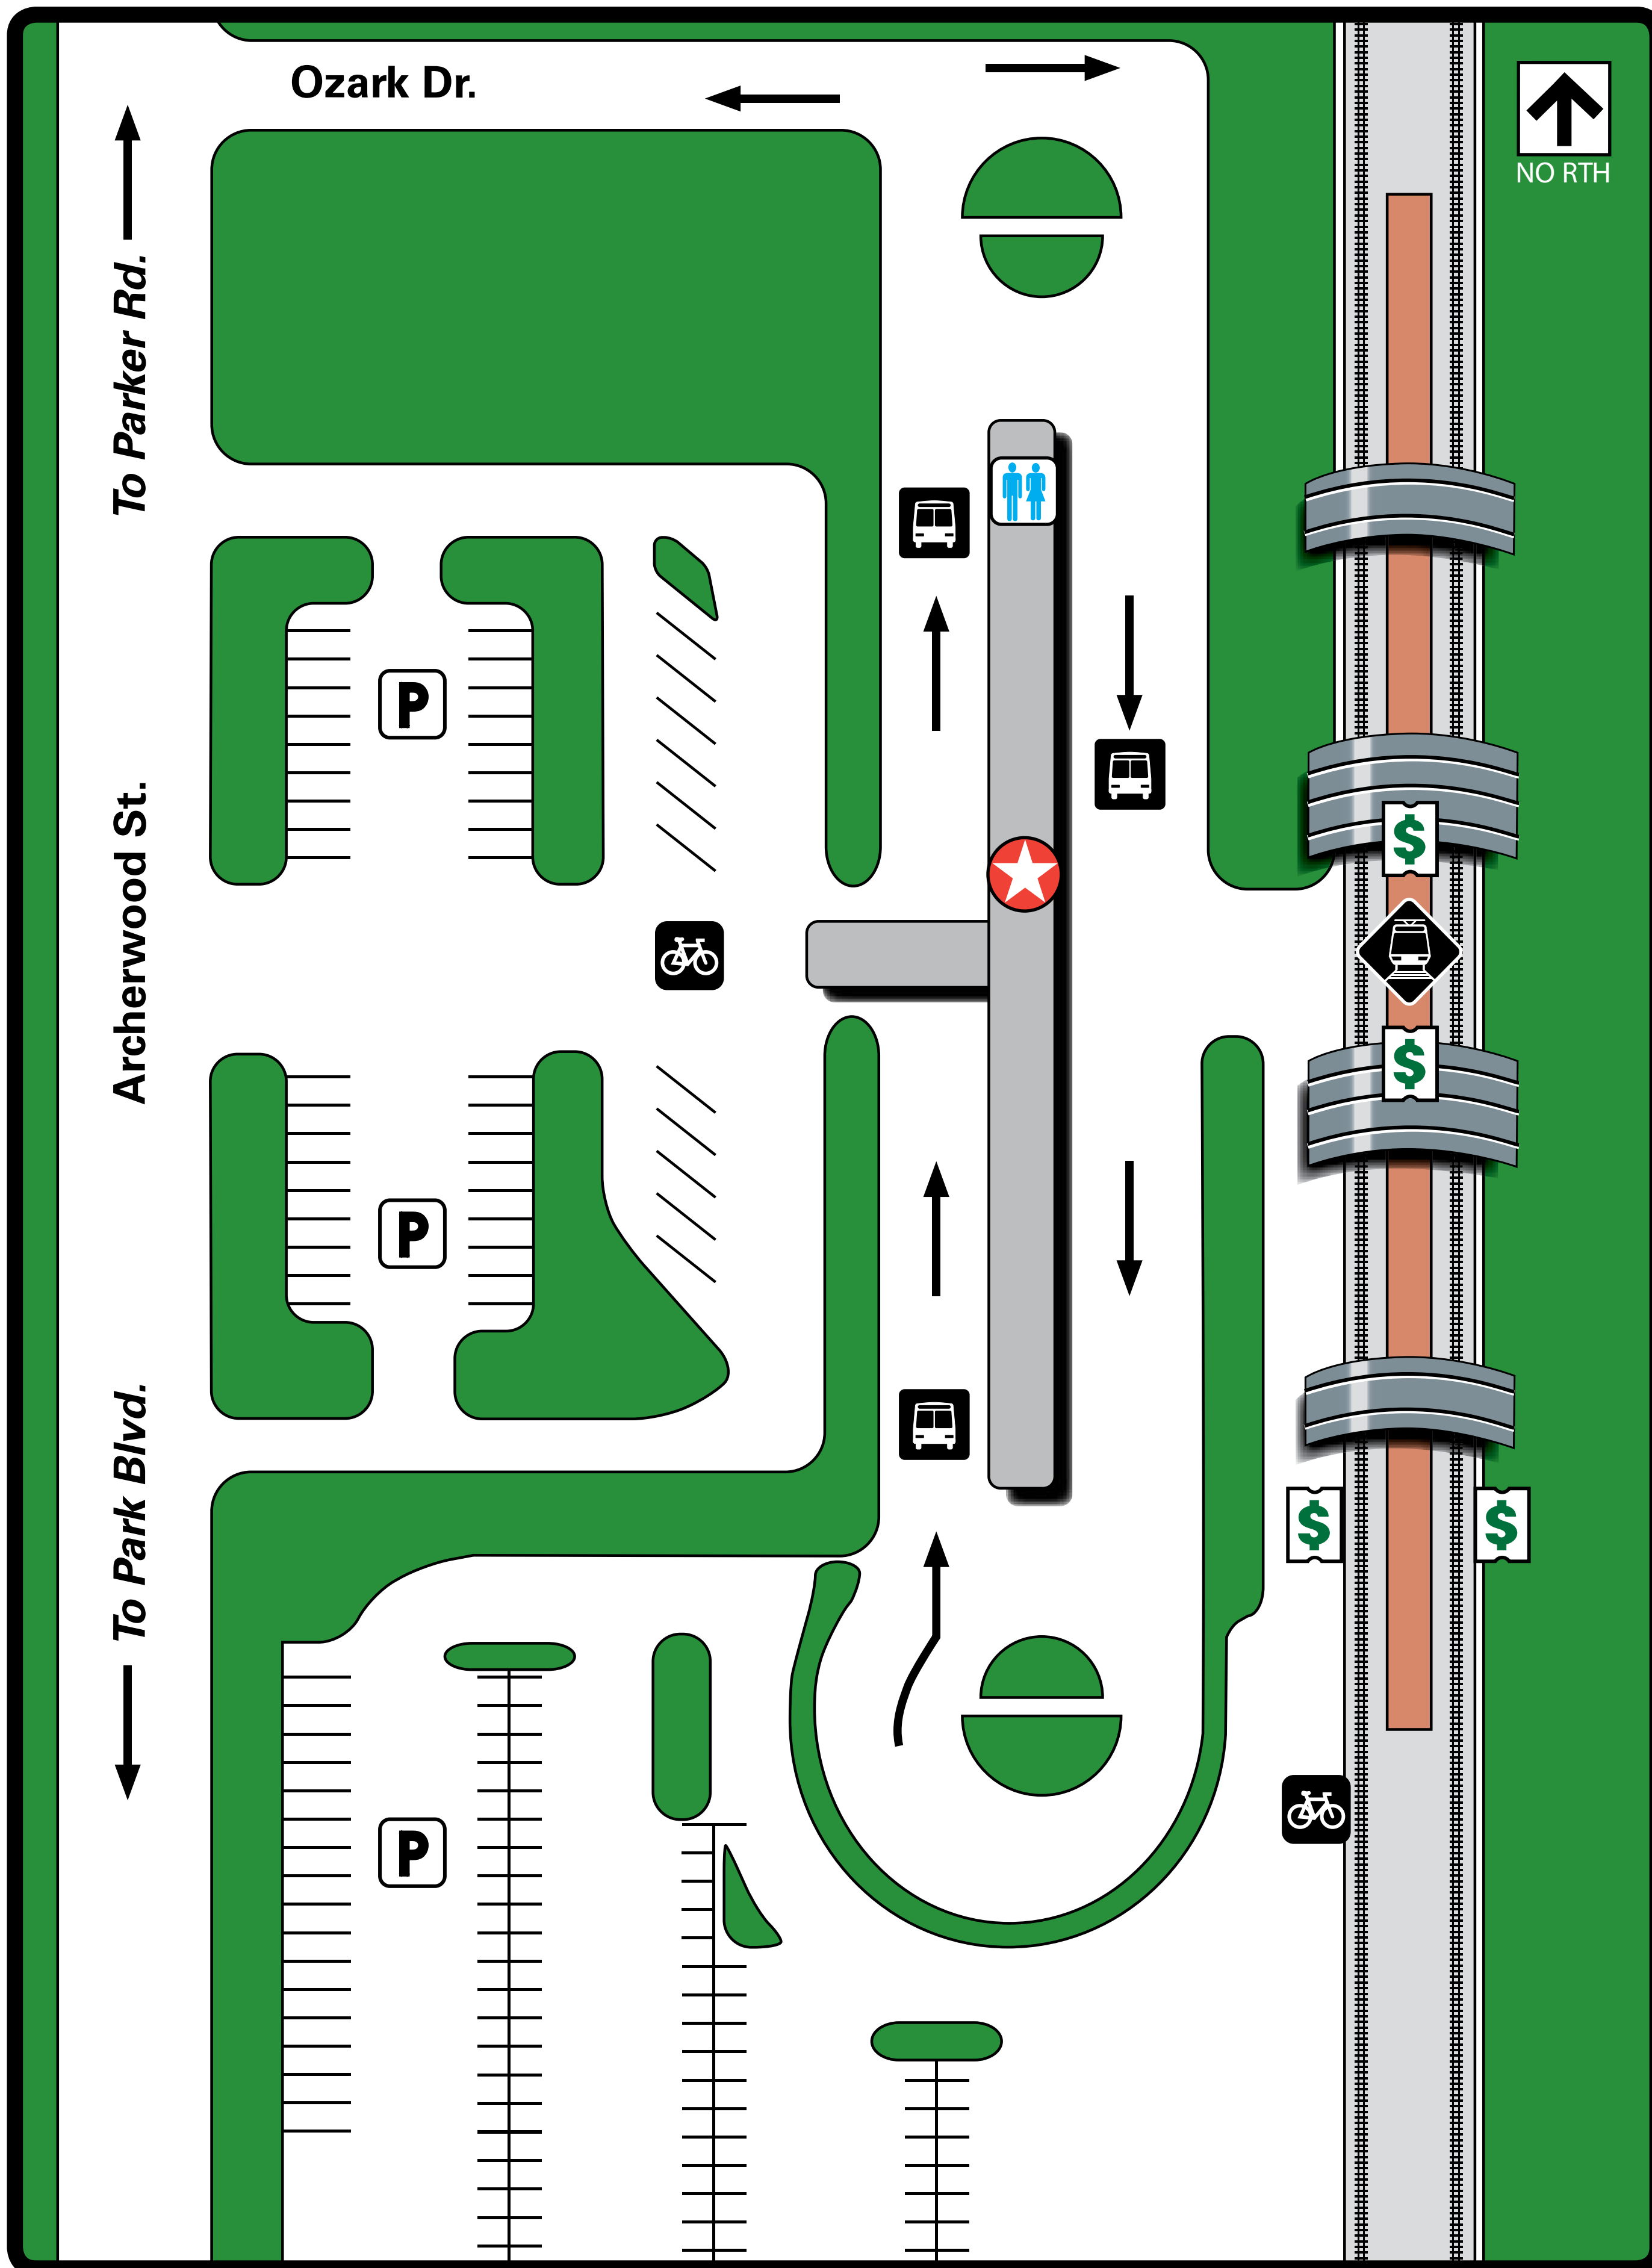

# Parker Road Station

### Legend

- You are here
- Schedules and Restrooms
- Rail Station Platform
- Bus Departures
- Ticket Vending Machine
- Parking
- Bike Locker

### Where to Board Bus

- 1** TI Shuttle
- 2** 350 CCCC
- 3** 410
- 4** 452
- 5** For Future Use
- 6** TAPS Shuttle
- 7** DART On-Call
- 8** Raytheon Shuttle
- 9** Rail Disruption Shuttle
- 10** Paratransit
- 11** 350 Addison
- 12** For Future Use