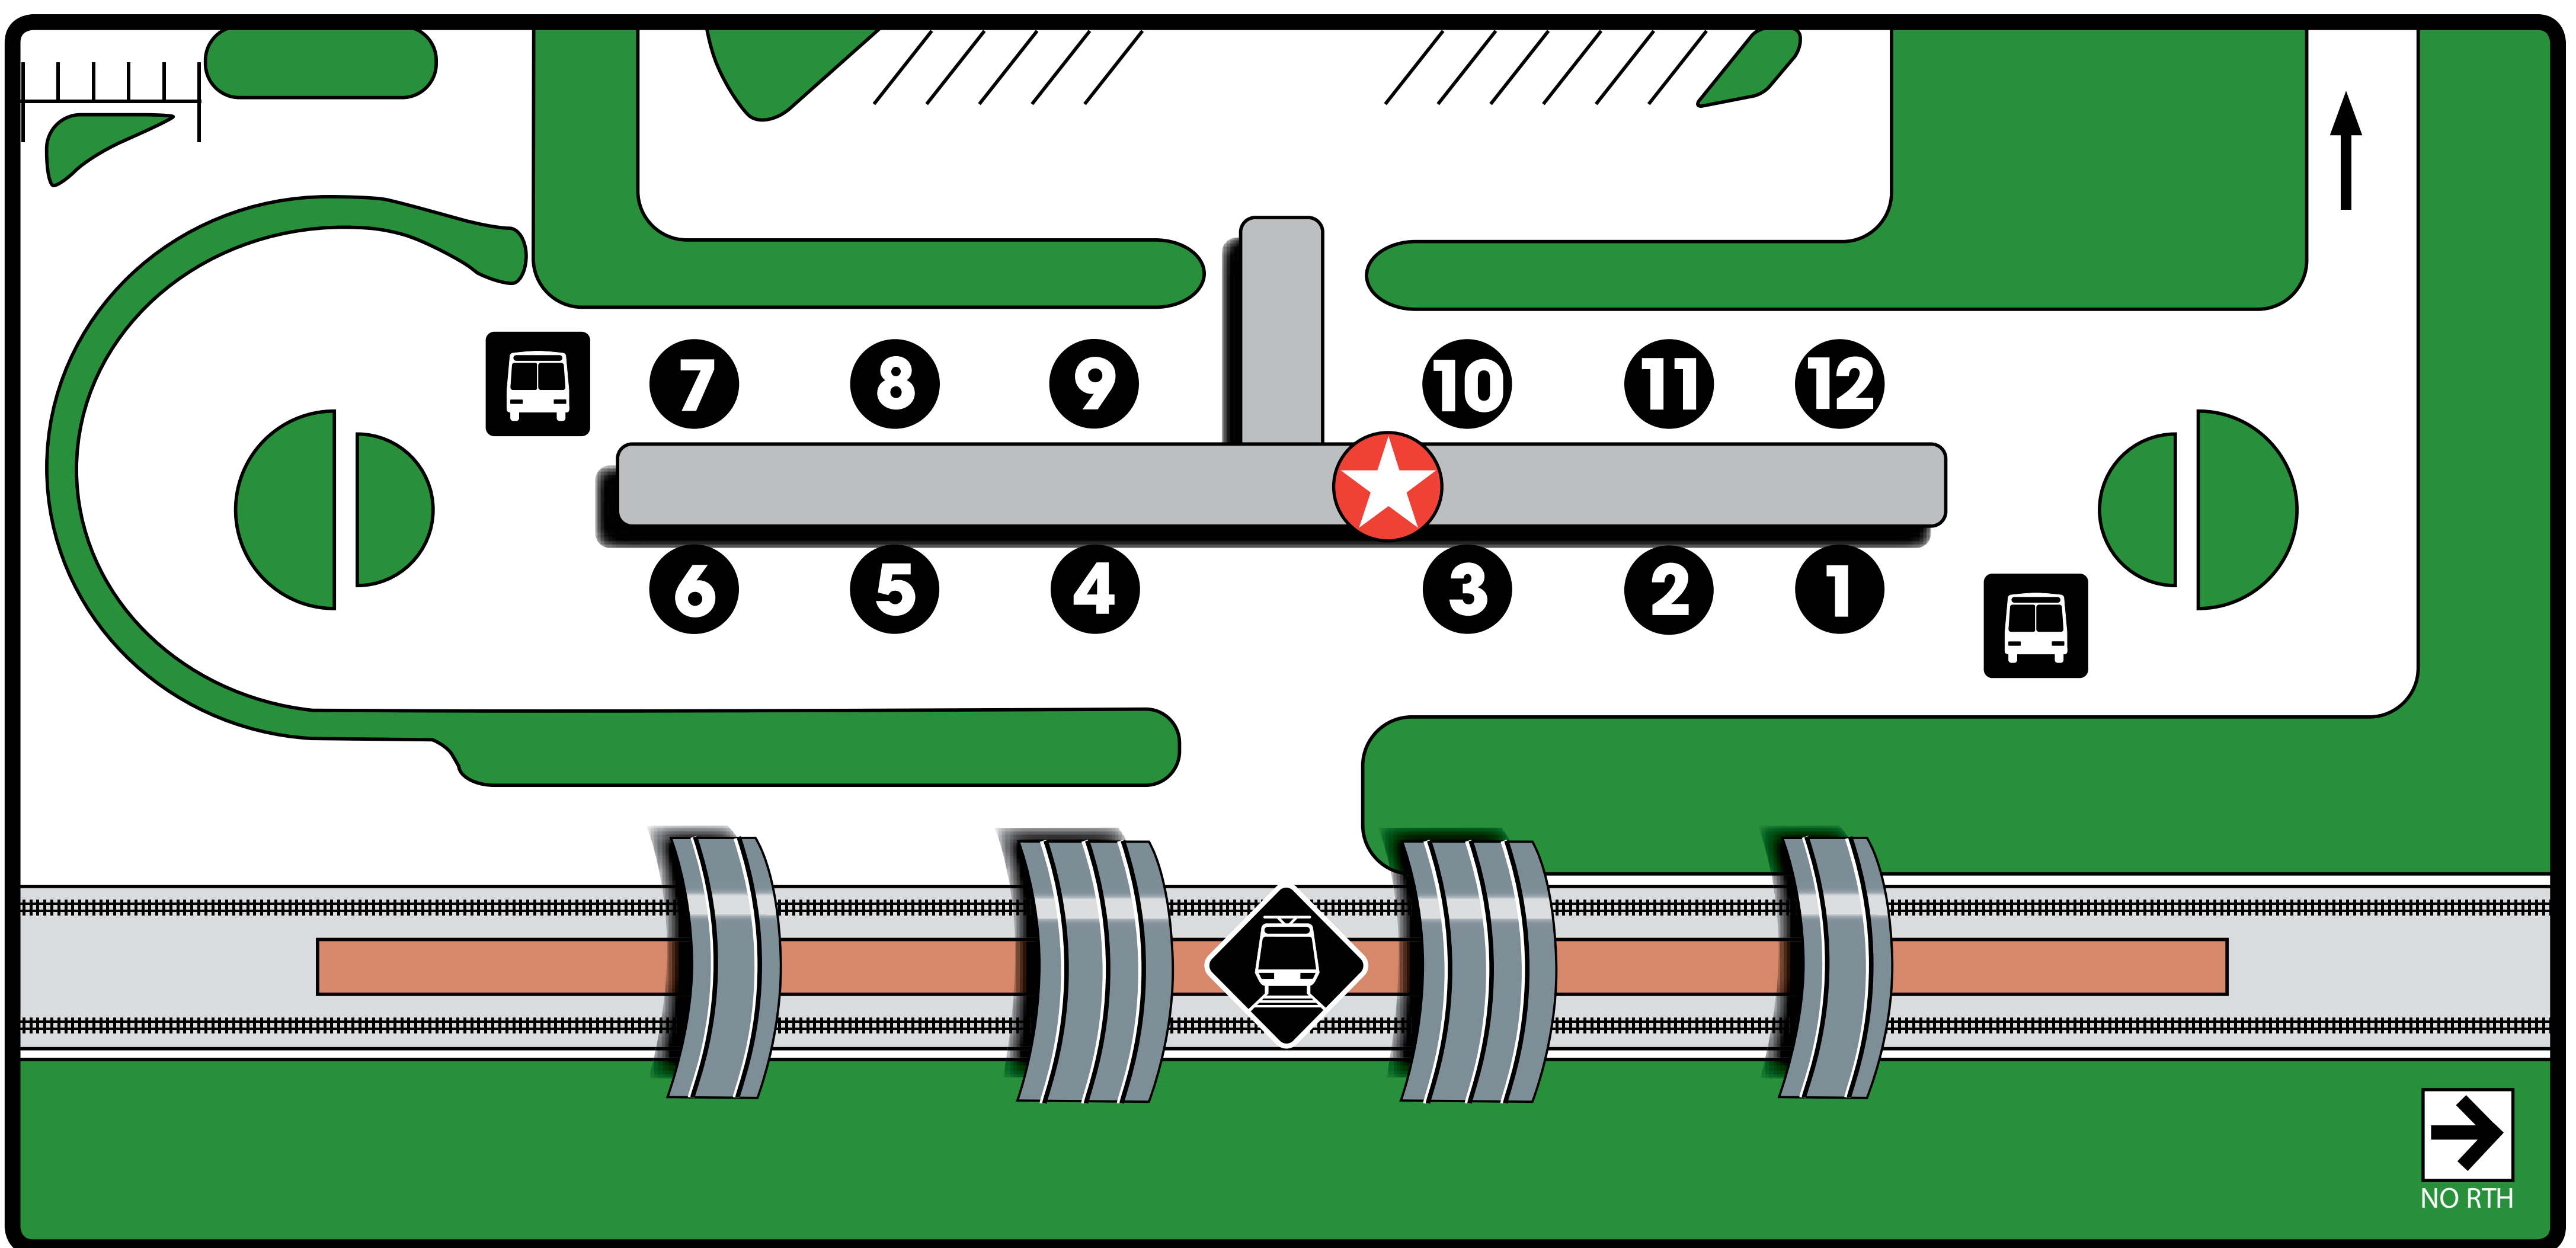

# Parker Road Station

### Legend

- You are here
- Schedules and Restrooms
- Rail Station Platform
- Bus Departures
- Ticket Vending Machine
- Parking
- Bike Locker

### Where to Board Bus

- 1** TI Shuttle
- 2** 350 CCCC
- 3** 410
- 4** 452
- 5** For Future Use
- 6** TAPS Shuttle
- 7** DART On-Call
- 8** Raytheon Shuttle
- 9** Rail Disruption Shuttle
- 10** Paratransit
- 11** 350 Addison
- 12** For Future Use