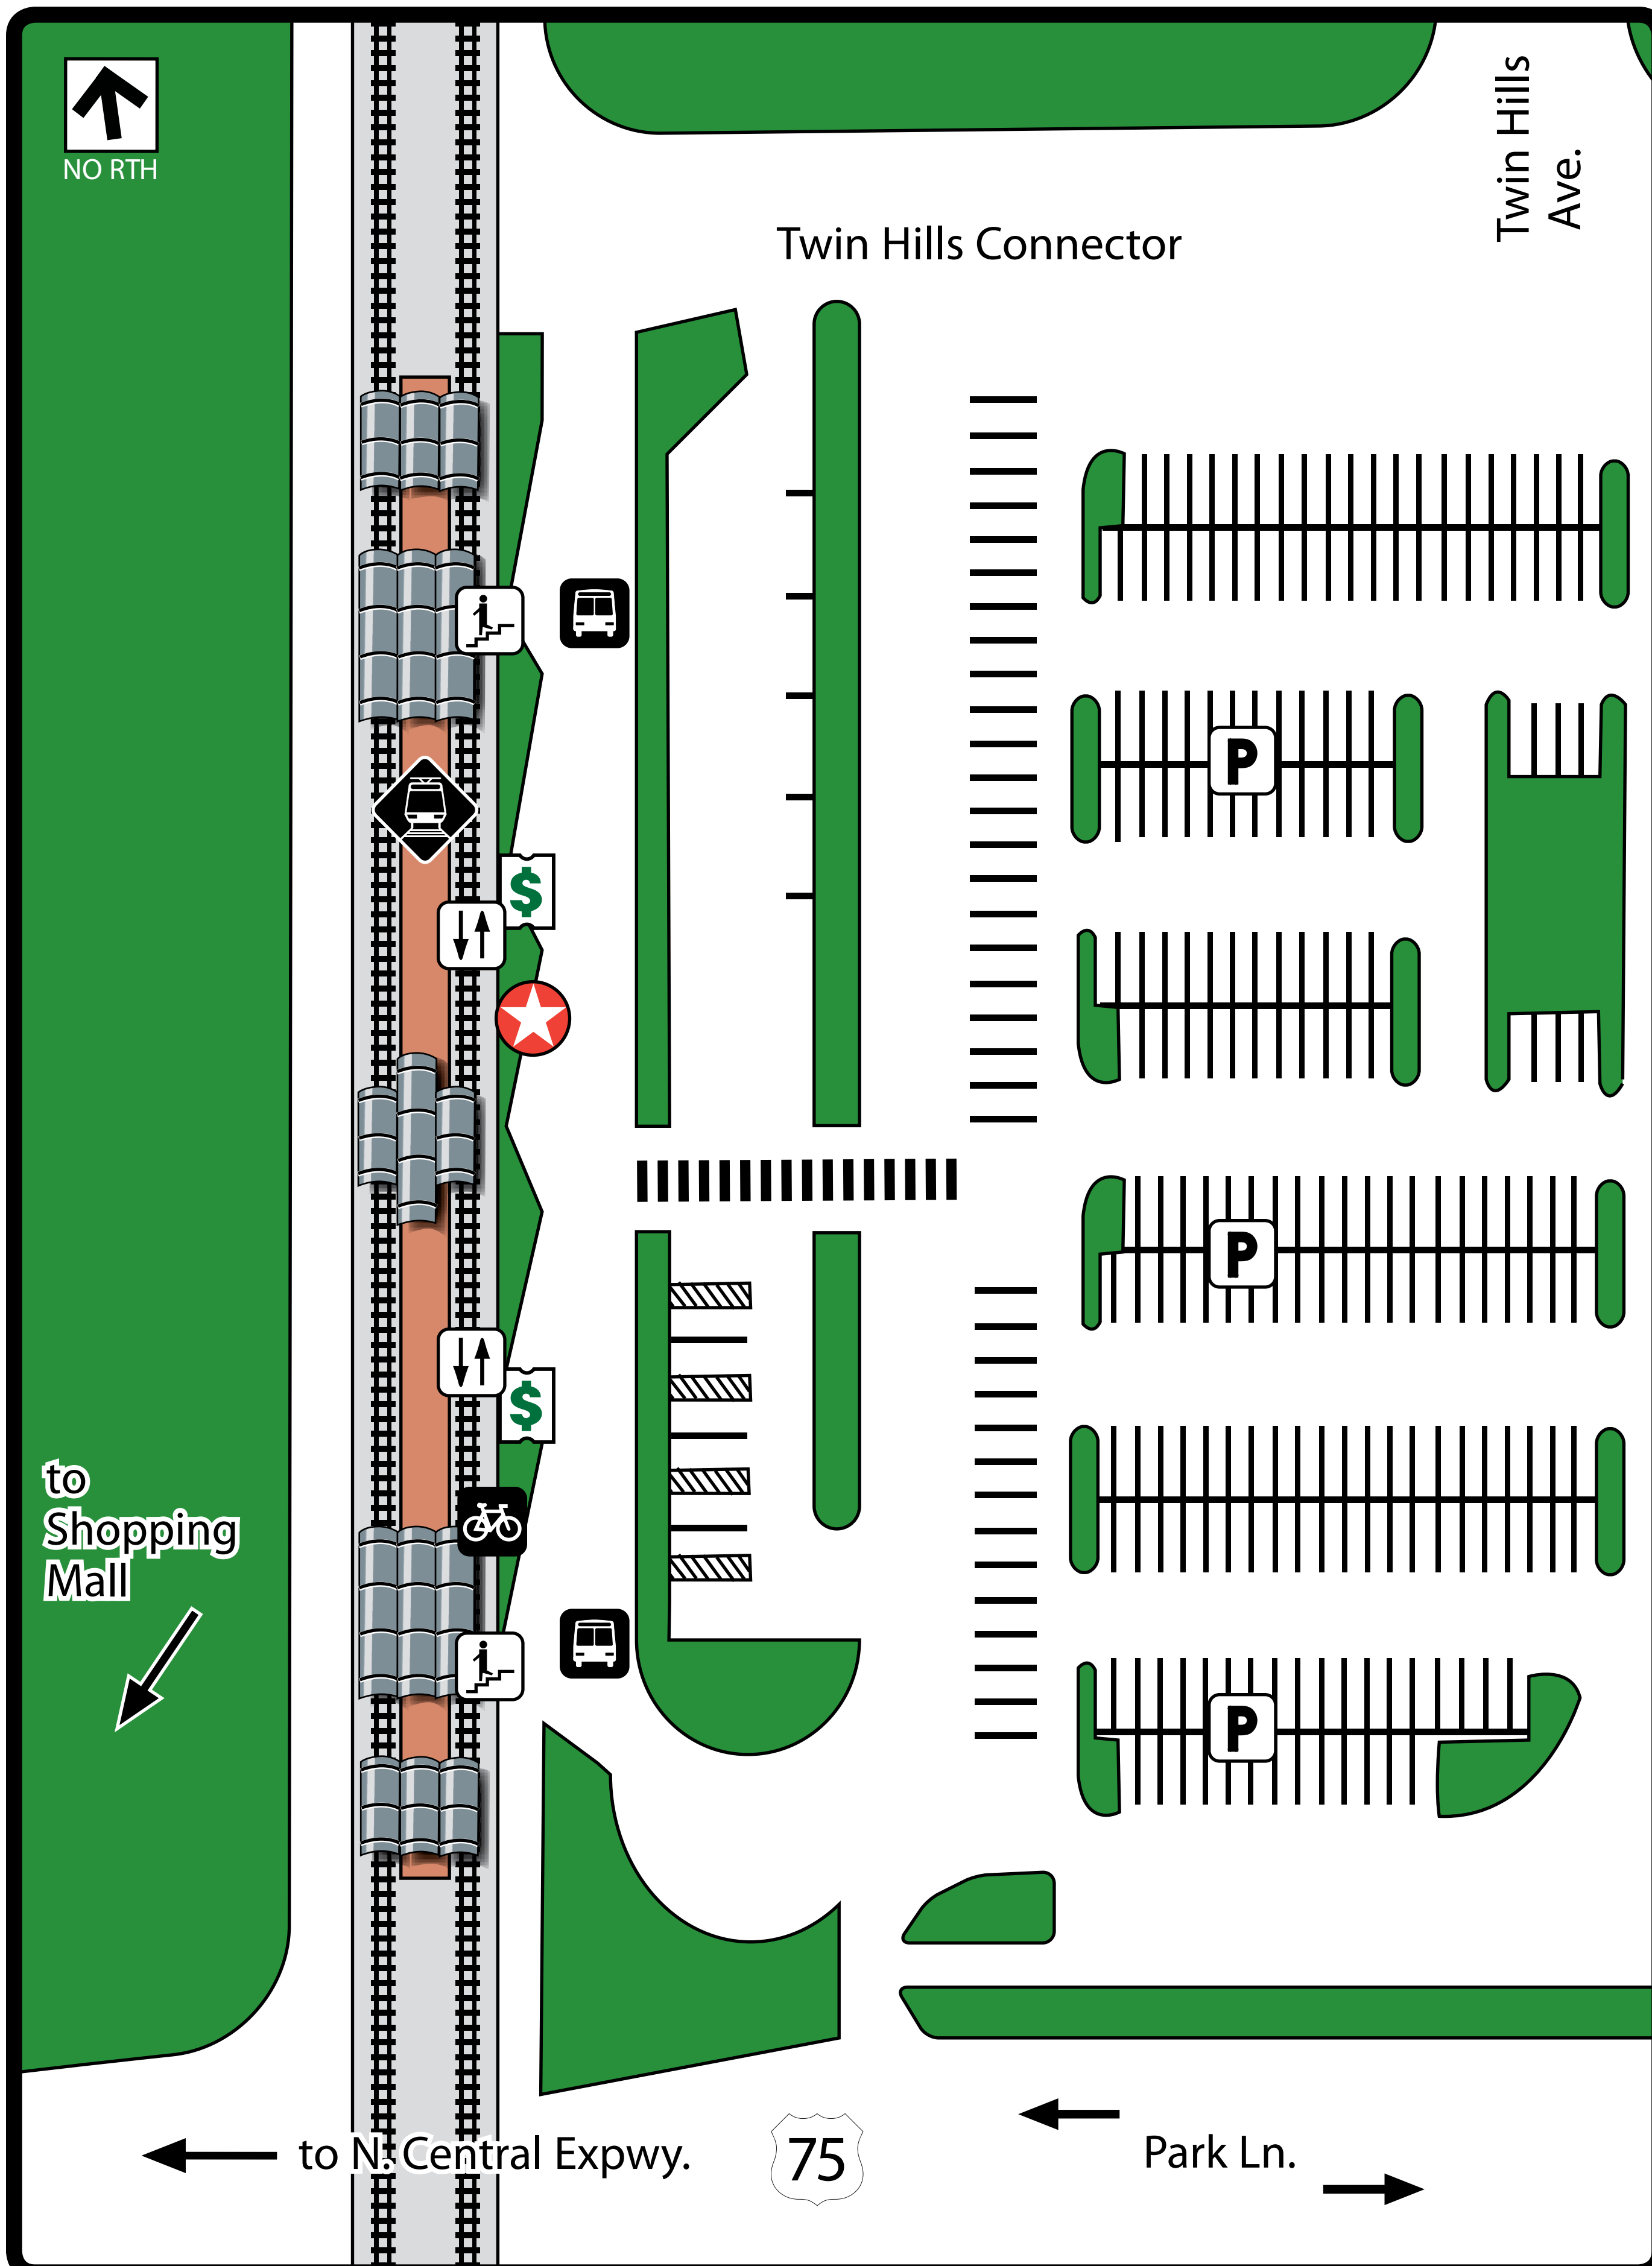

Park Lane Station

Legend

- You are here
- Rail Station Platform
- Bus Departures
- Ticket Vending Machine
- Parking
- Stairs
- Bike Locker
- Elevator
- Pedestrian Crosswalk

Where to Board Bus

- 1** Paratransit
- 2** 506
- 3** 428 South Garland TC, 502 Manderville
- 4** 702 Northpark Shuttle
Rail Disruption Shuttle
- 5** 428 Bachman Station
502 Lovers Lane Station