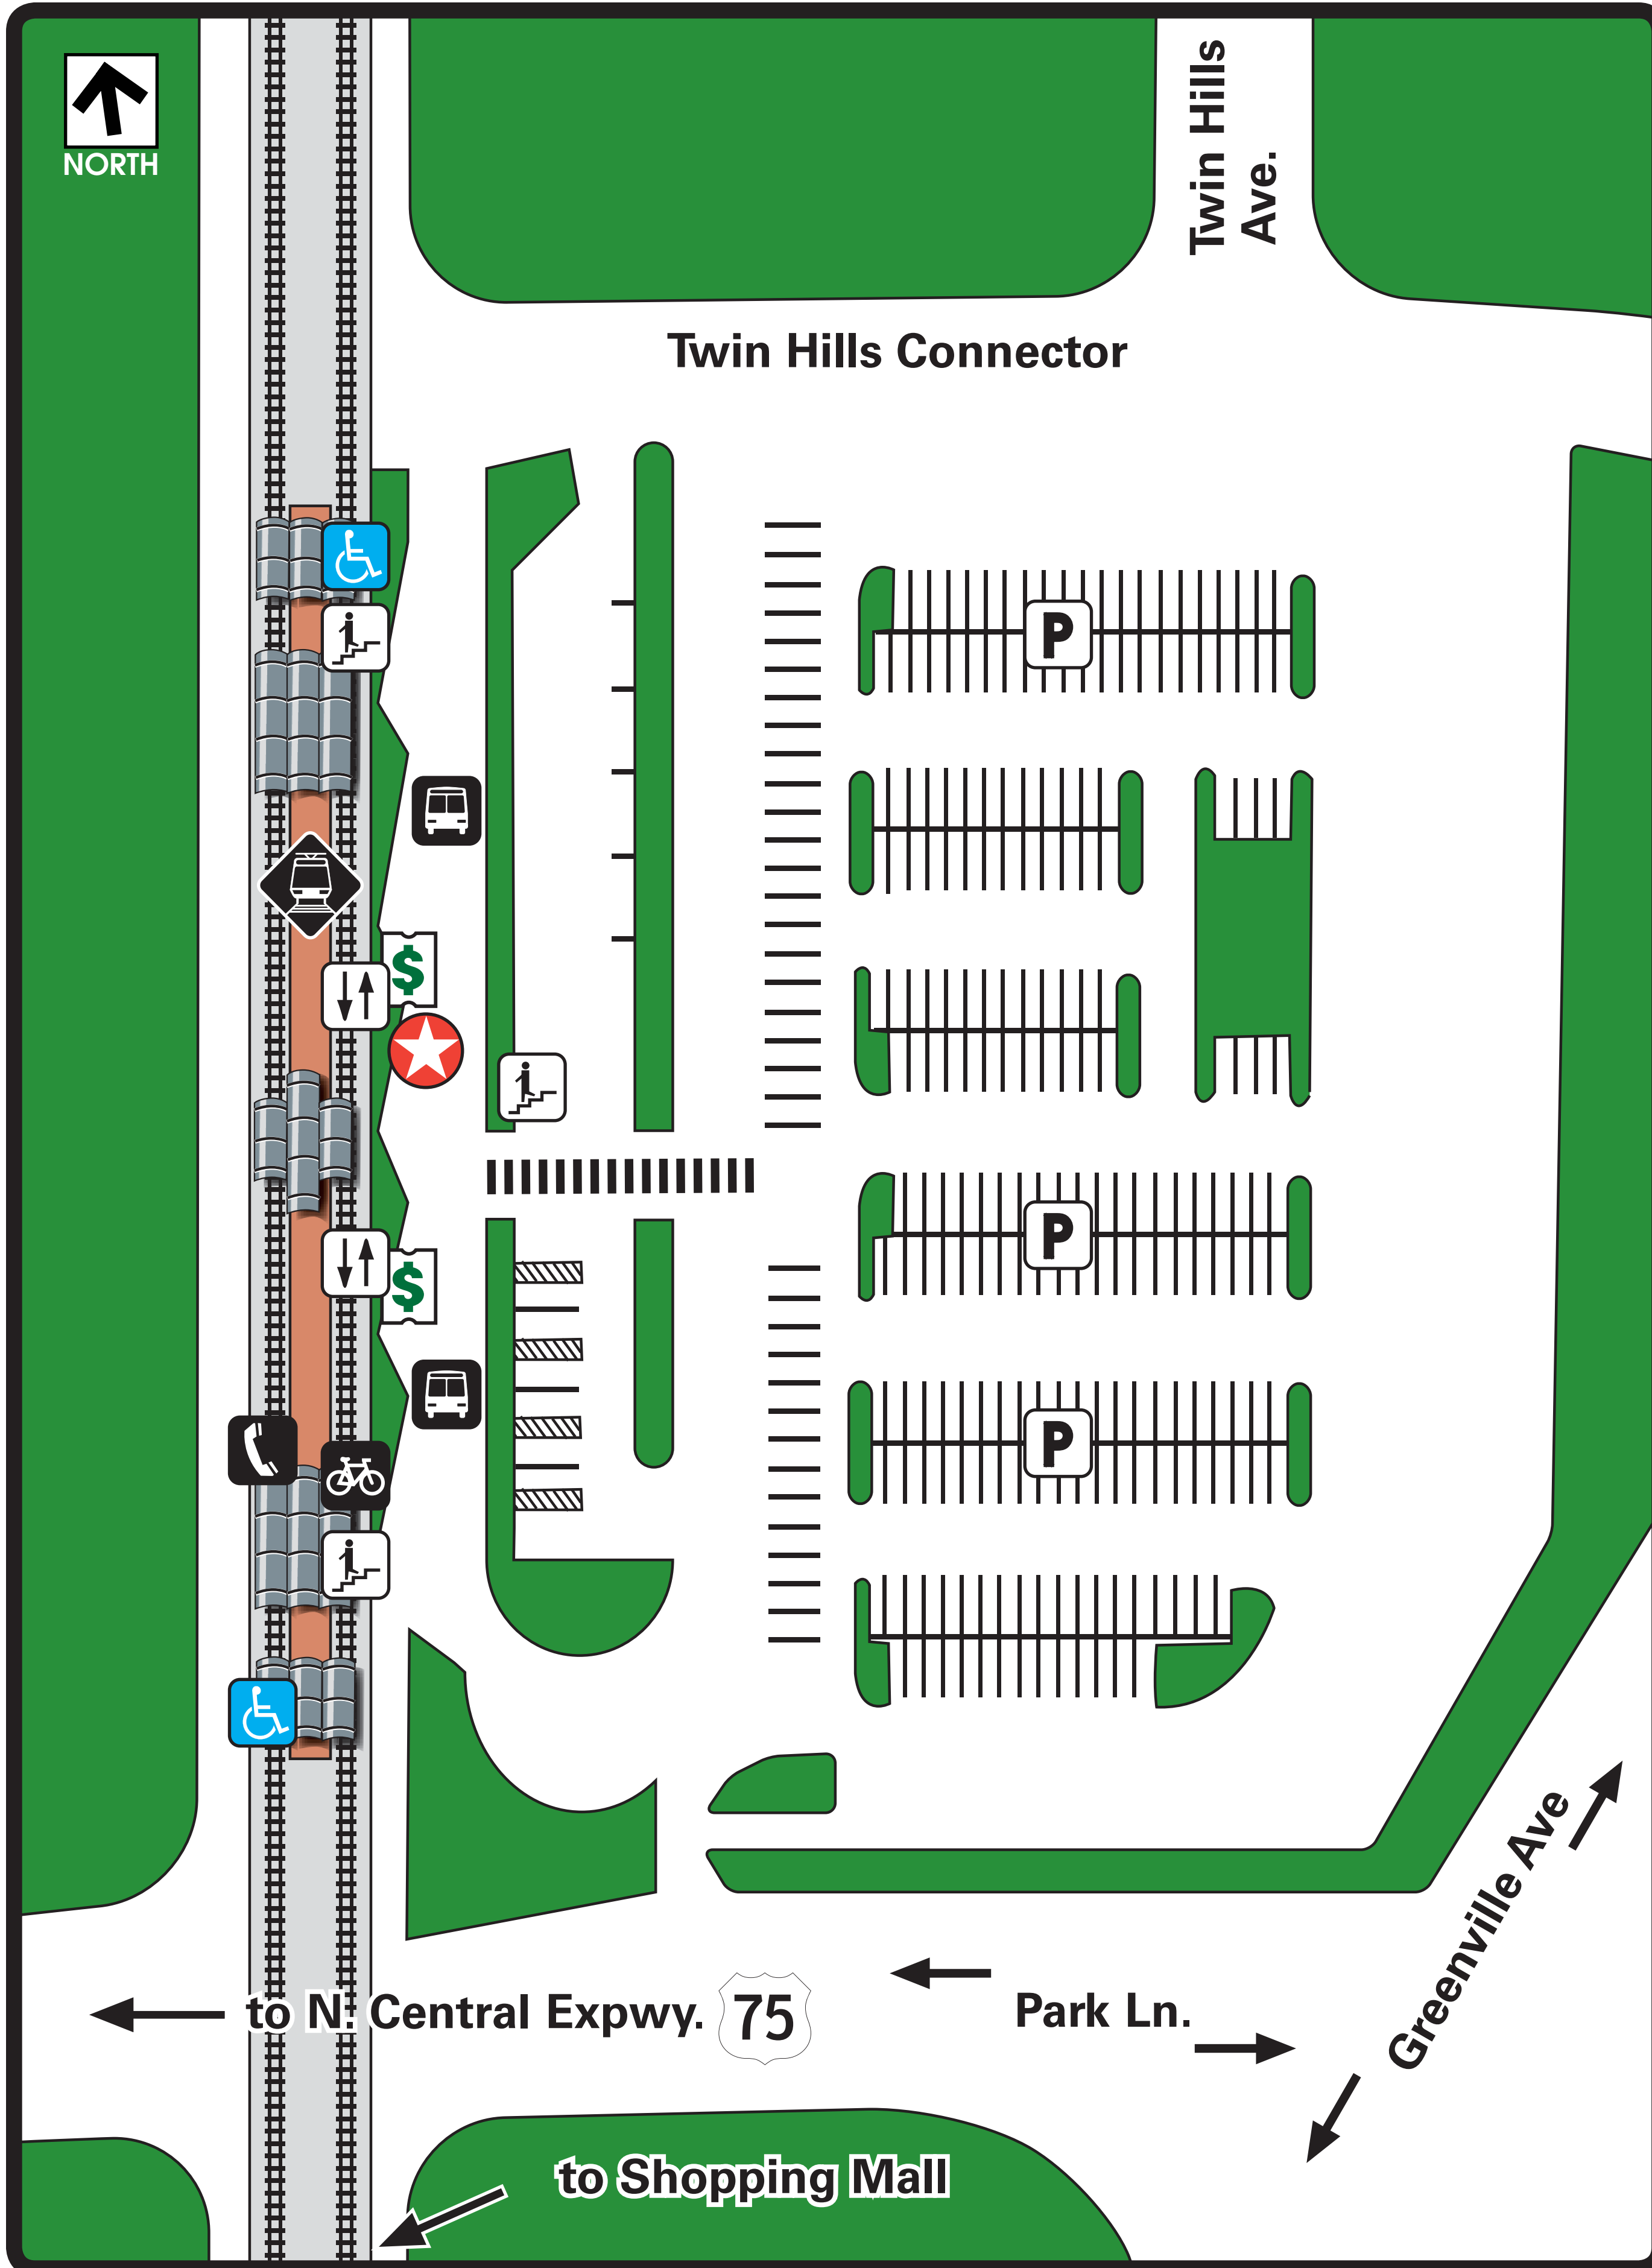

Park Lane Station

Legend

- You are here
- Rail Station Platform
- Bus Departures
- Ticket Vending Machine
- Parking
- Stairs
- Disabled Rail Boarding
- Phone
- Bike Locker
- Elevator
- Pedestrian Crosswalk

Where to Board Bus

- 1** Paratransit
- 2** 506
- 3** 428 South Garland TC, 502 Manderville
- 4** 702 Northpark Shuttle
Rail Disruption Shuttle Stop
- 5** 428 North Irving TC
502 Lovers Lane Station

61