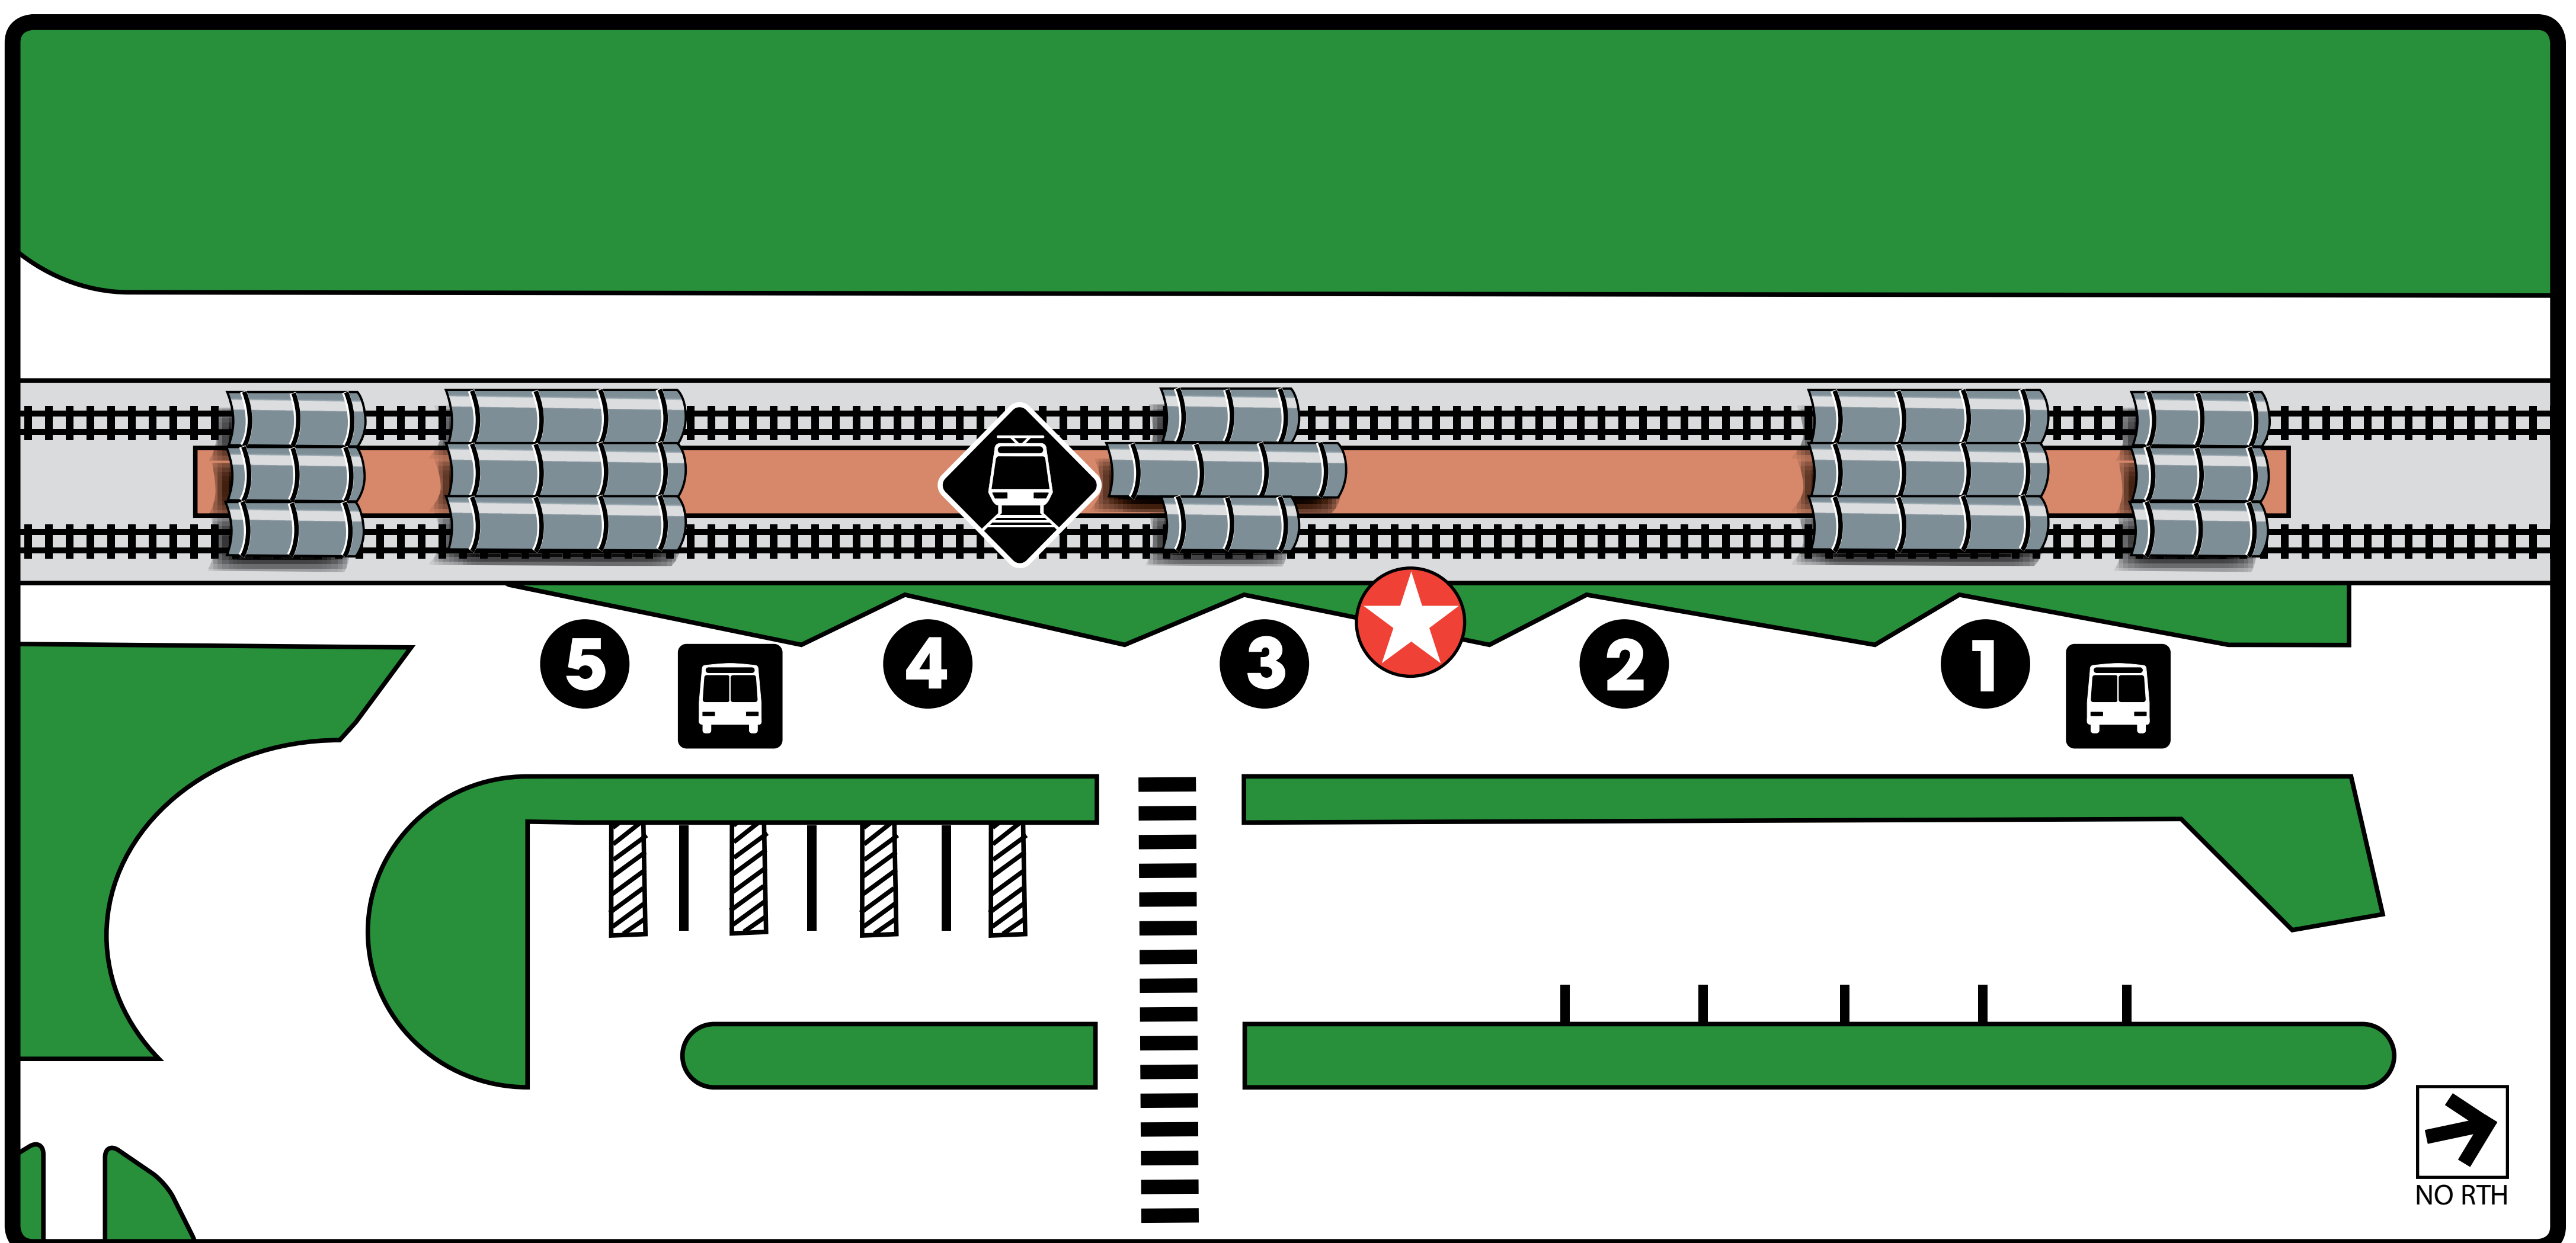

No Smoking on DART Property
call **214.979.1111** or www.DART.org