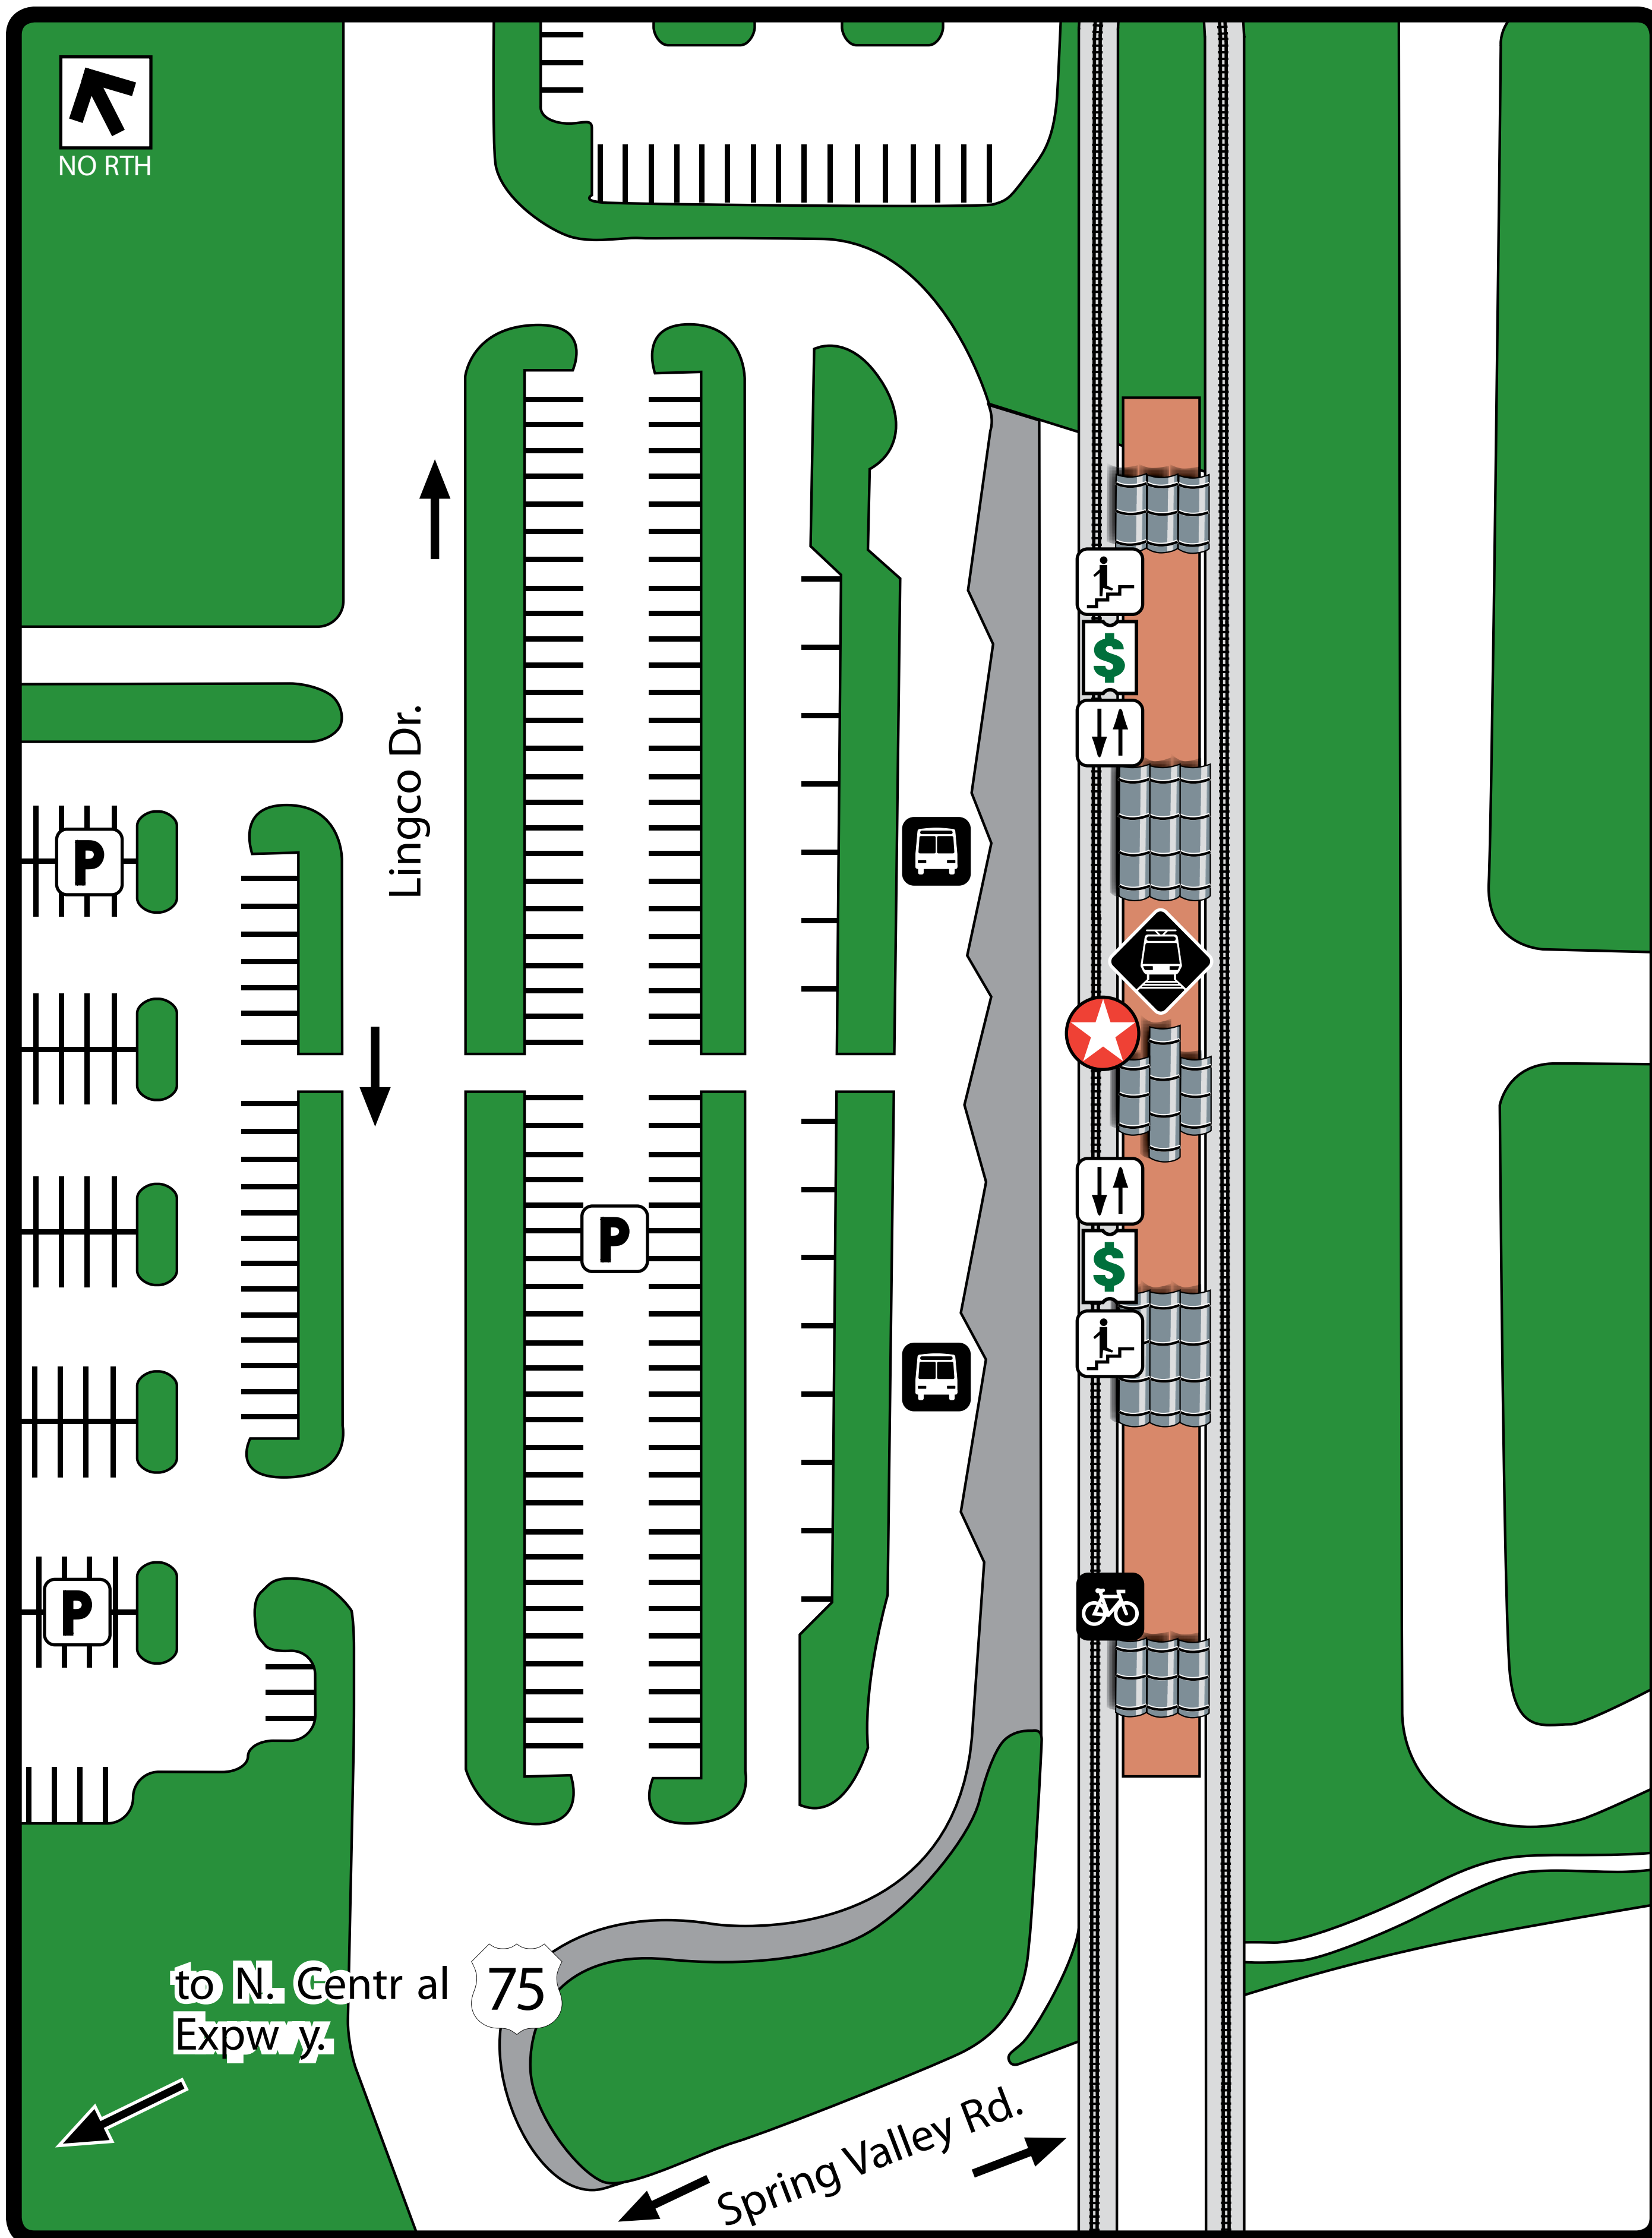

# Spring Valley Station

### Legend

- You are here
- Rail Station Platform
- Bus Departures
- Ticket Vending Machine
- Parking
- Stairs
- Elevator
- Bike Locker

### Where to Board Bus

- 1** 360 Arapaho Center Station, Paratransit
- 2** 360 Forest Lane
- 3** 463 Addison T.C.
- 4** 400 North Irving T.C.
- 5** 463 Downtown Garland Sta.  
400 Downtown Garland Sta.
- 6** 571,  
Rail Disruption Shuttle