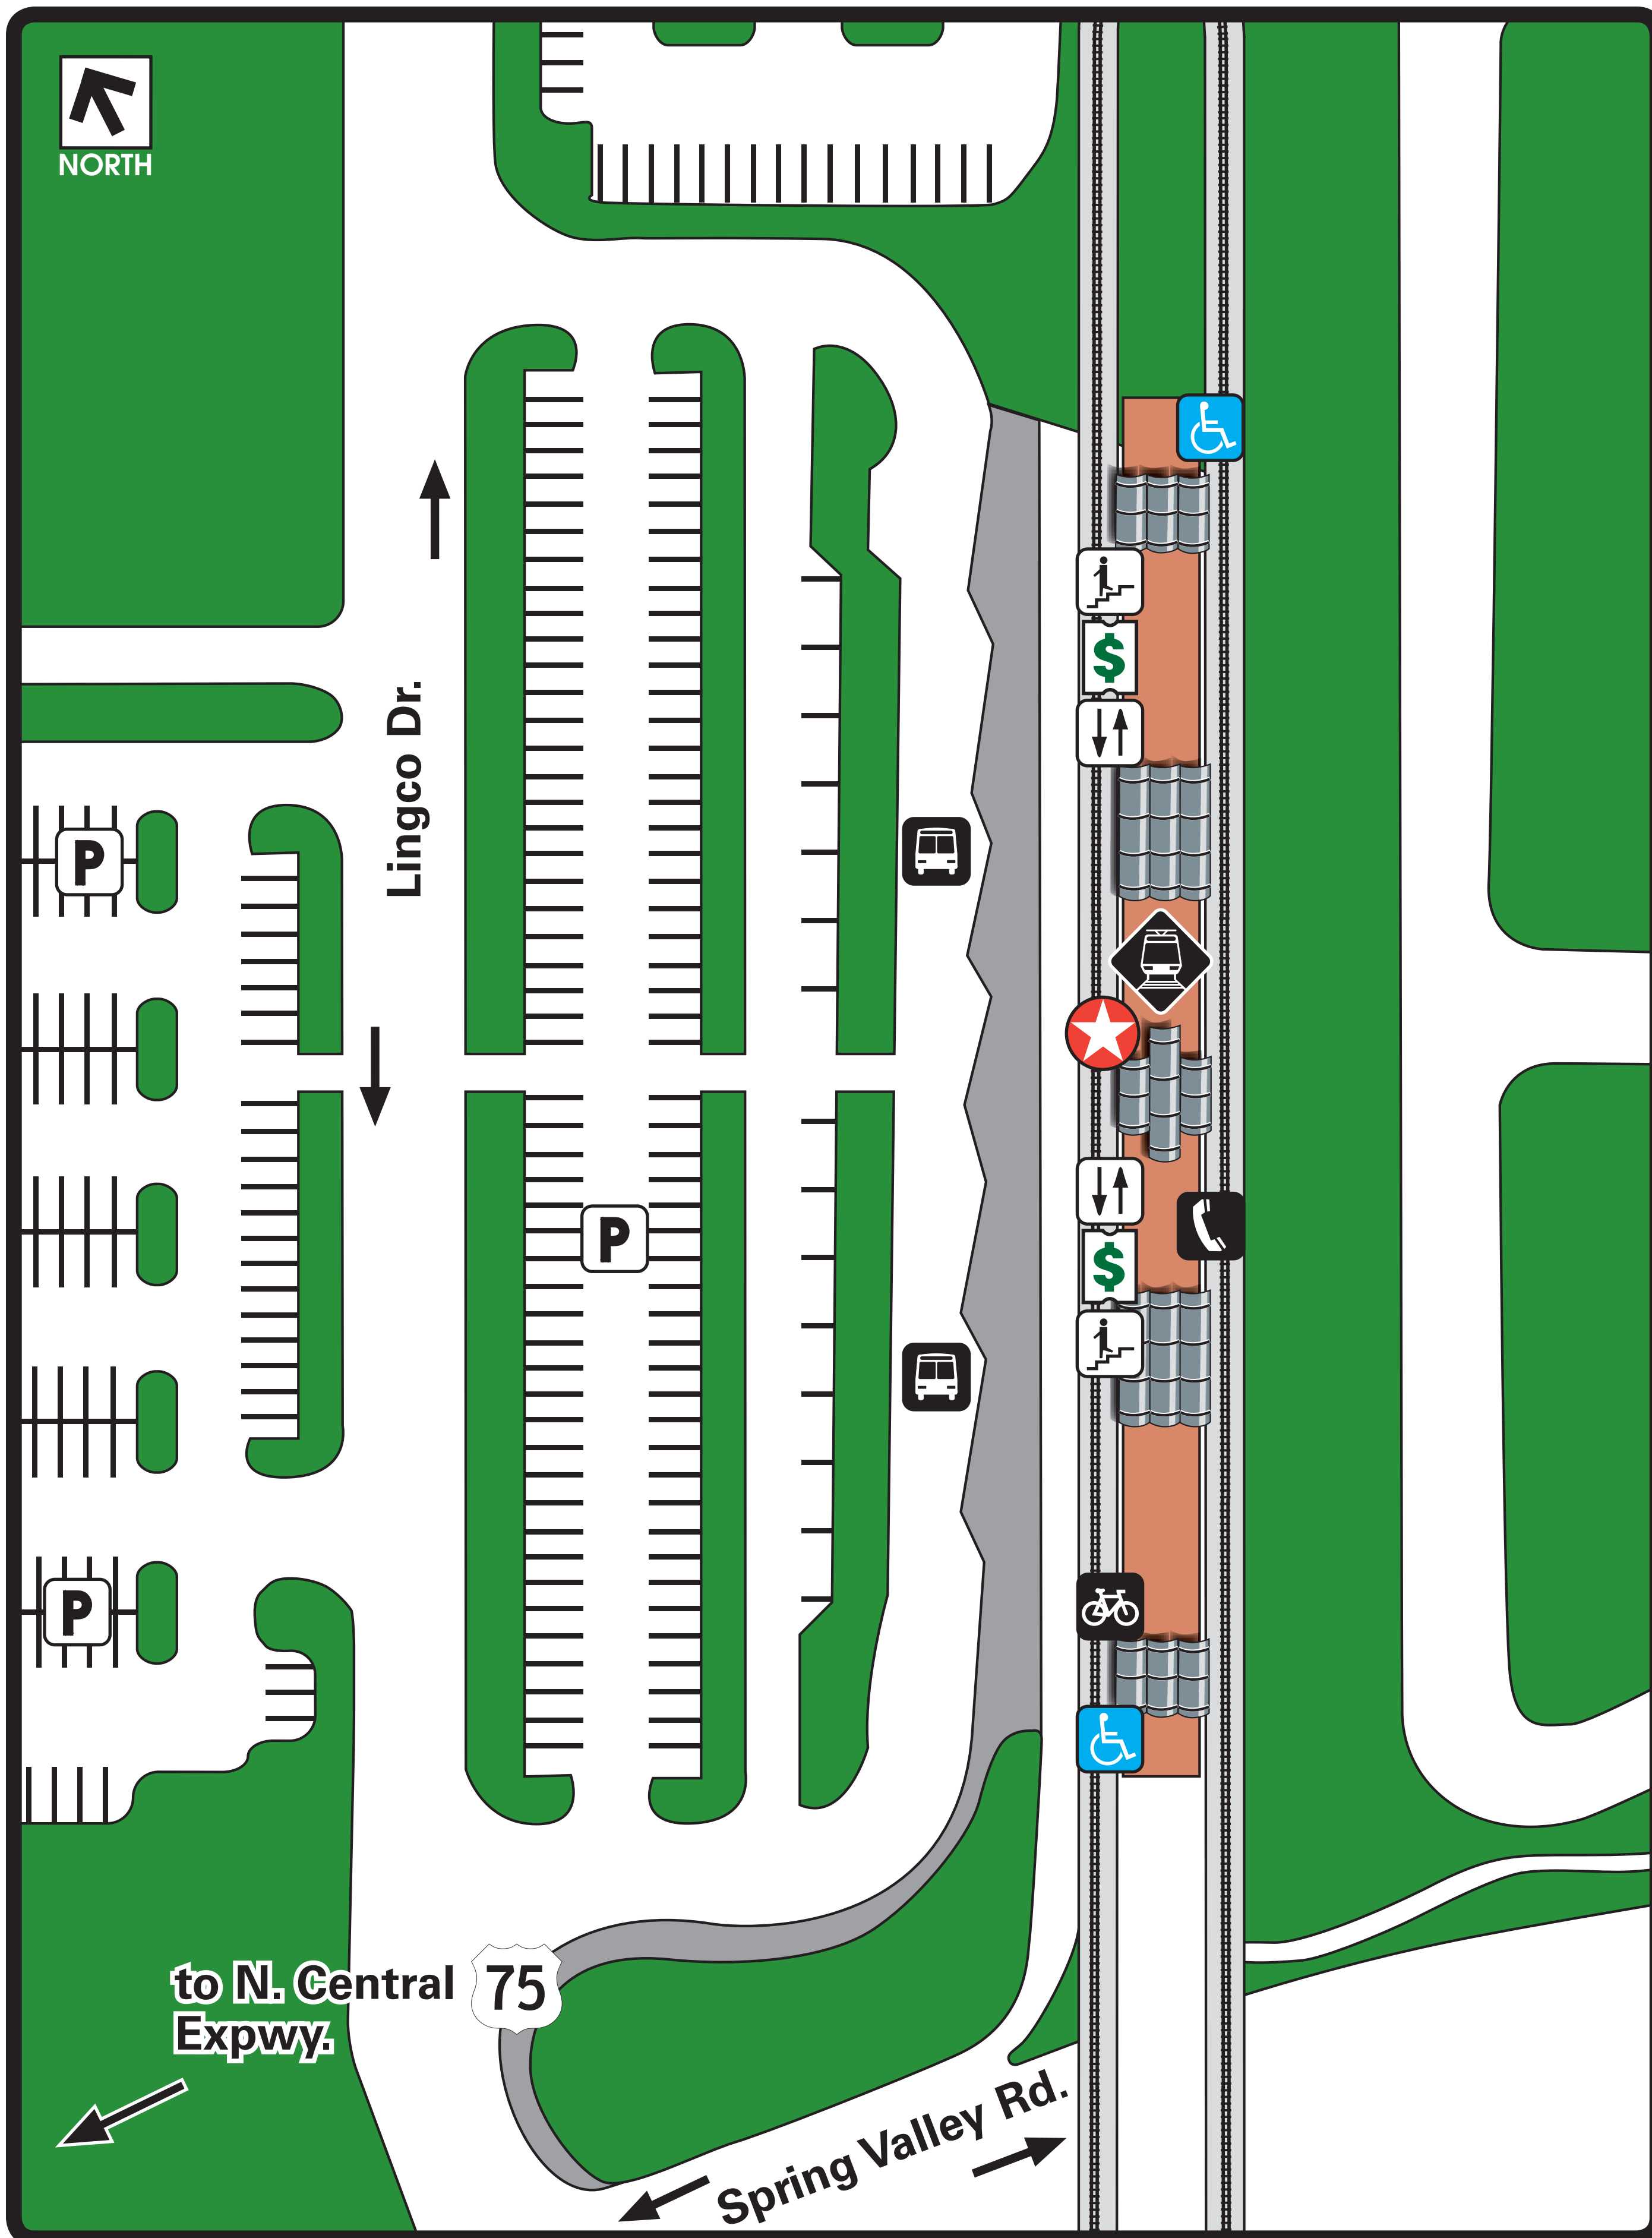

Spring Valley Station

Legend

- You are here
- Rail Station Platform
- Bus Departures
- Ticket Vending Machine
- Parking
- Stairs
- Elevator
- Disabled Rail Boarding
- Phone
- Bike Locker

Where to Board Bus

- 1** Paratransit
- 2** 360 Forest Lane
- 3** 360 Arapaho Center
360 Lookout
- 4** 463 Addison TC
400 North Irving
- 5** 463 Downtown Garland
400 Downtown Garland
- 6** 551
Rail Disruption Shuttle Stop