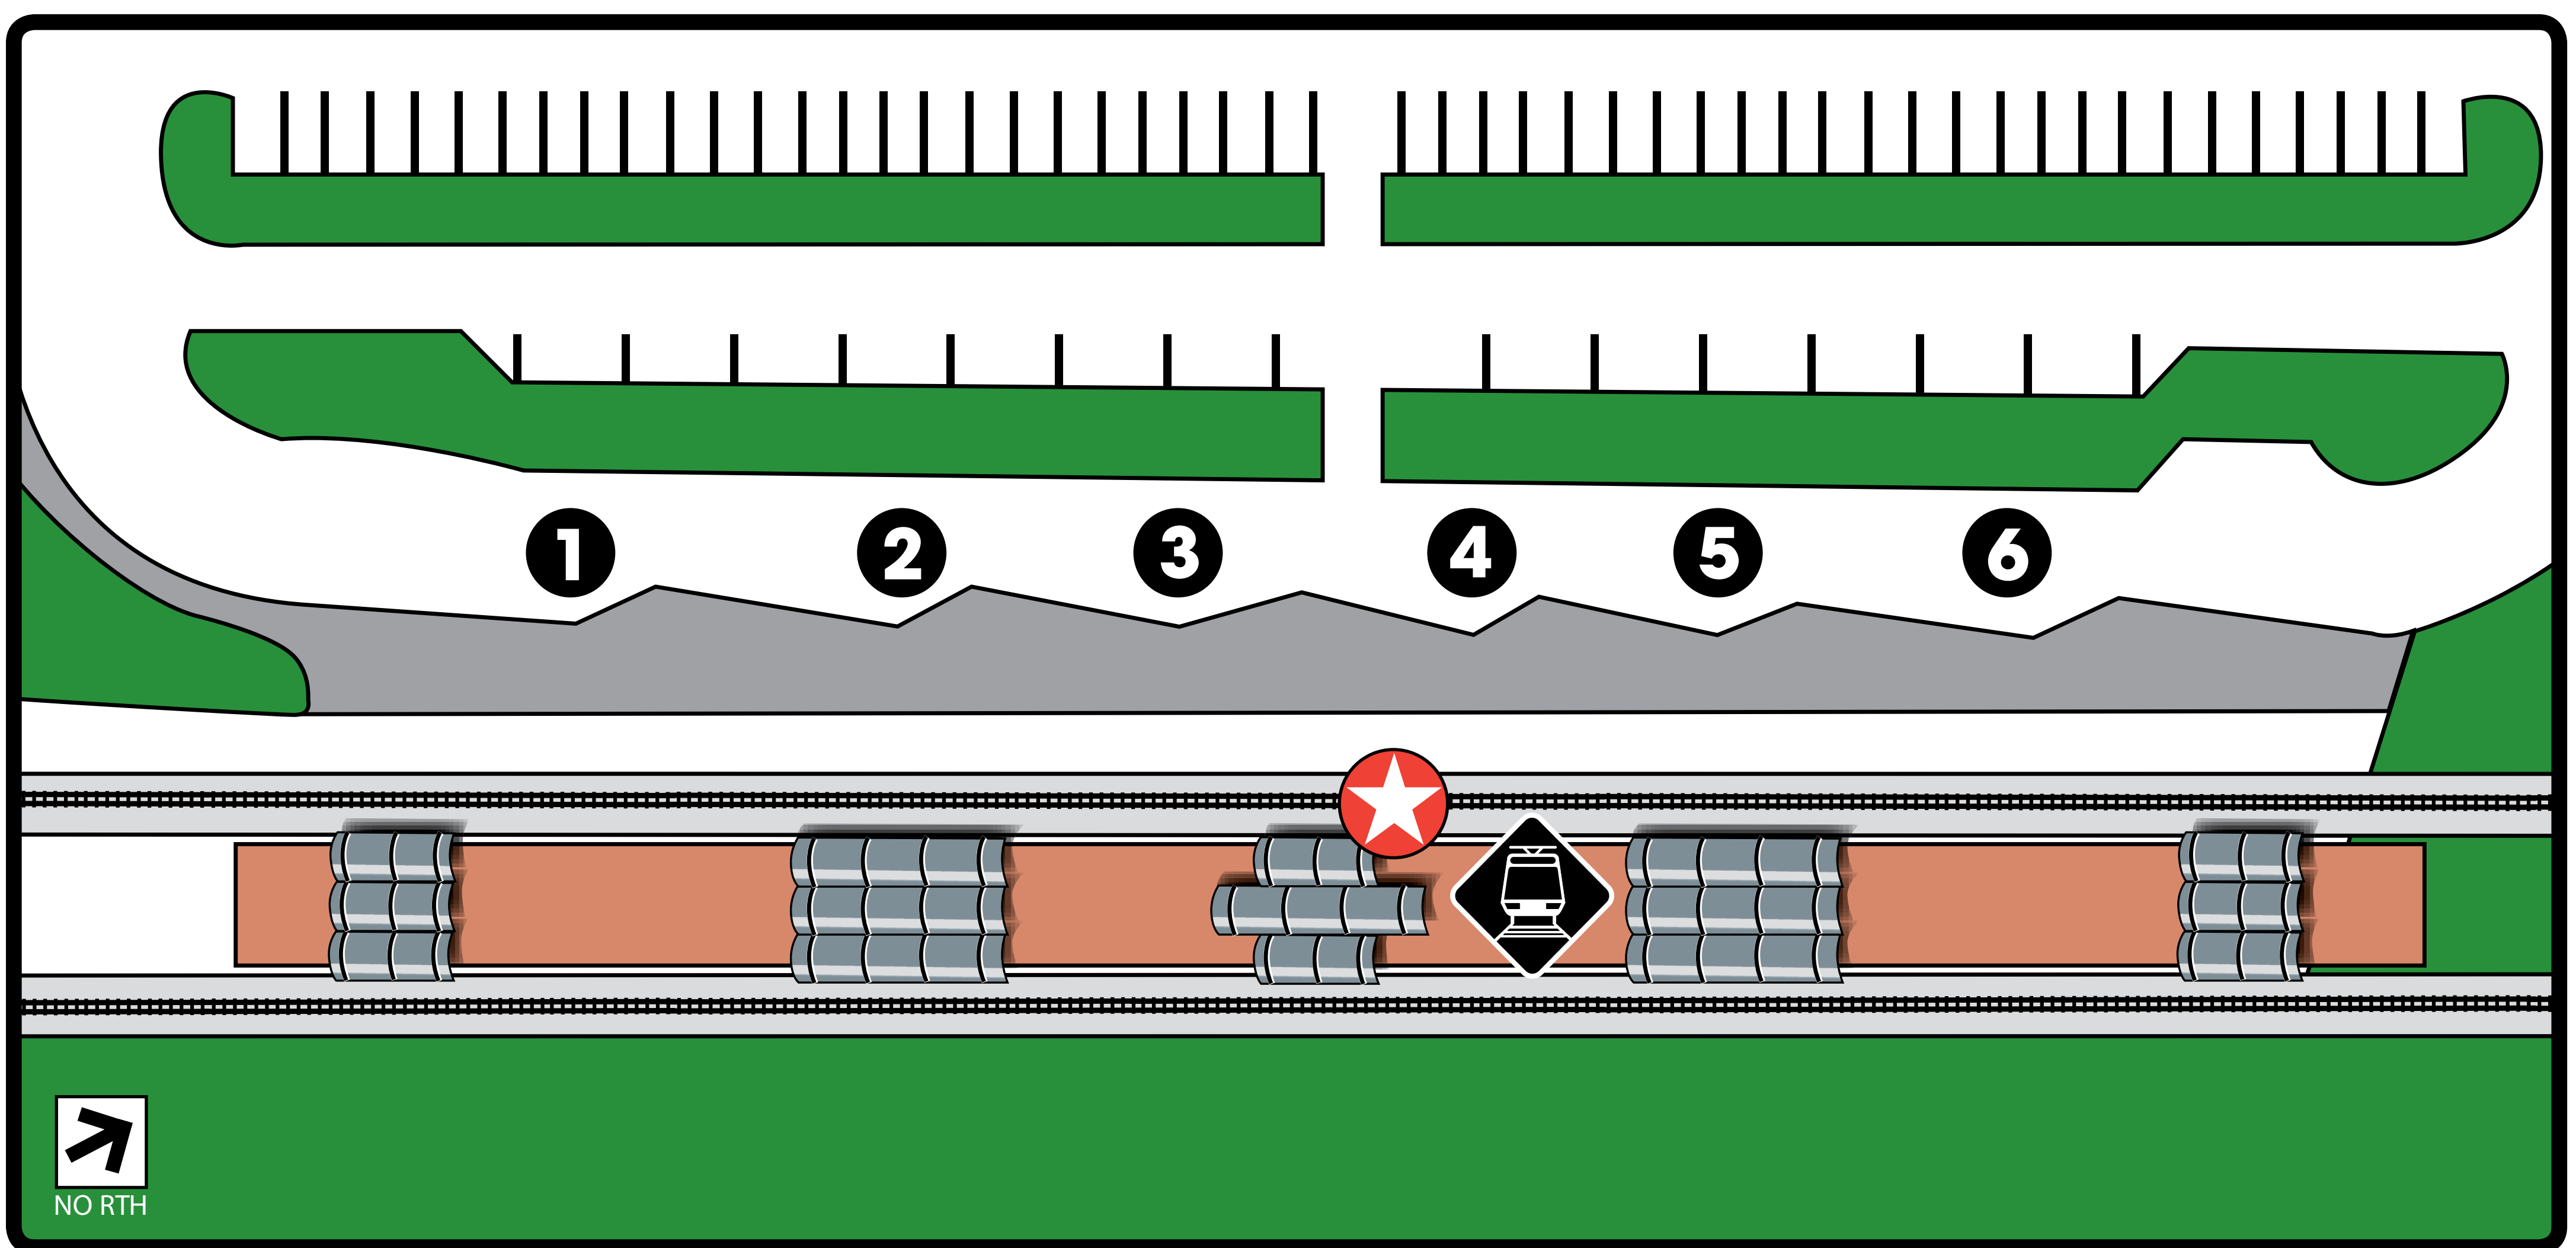

No Smoking on DART Property
call **214.979.1111** or www.DART.org