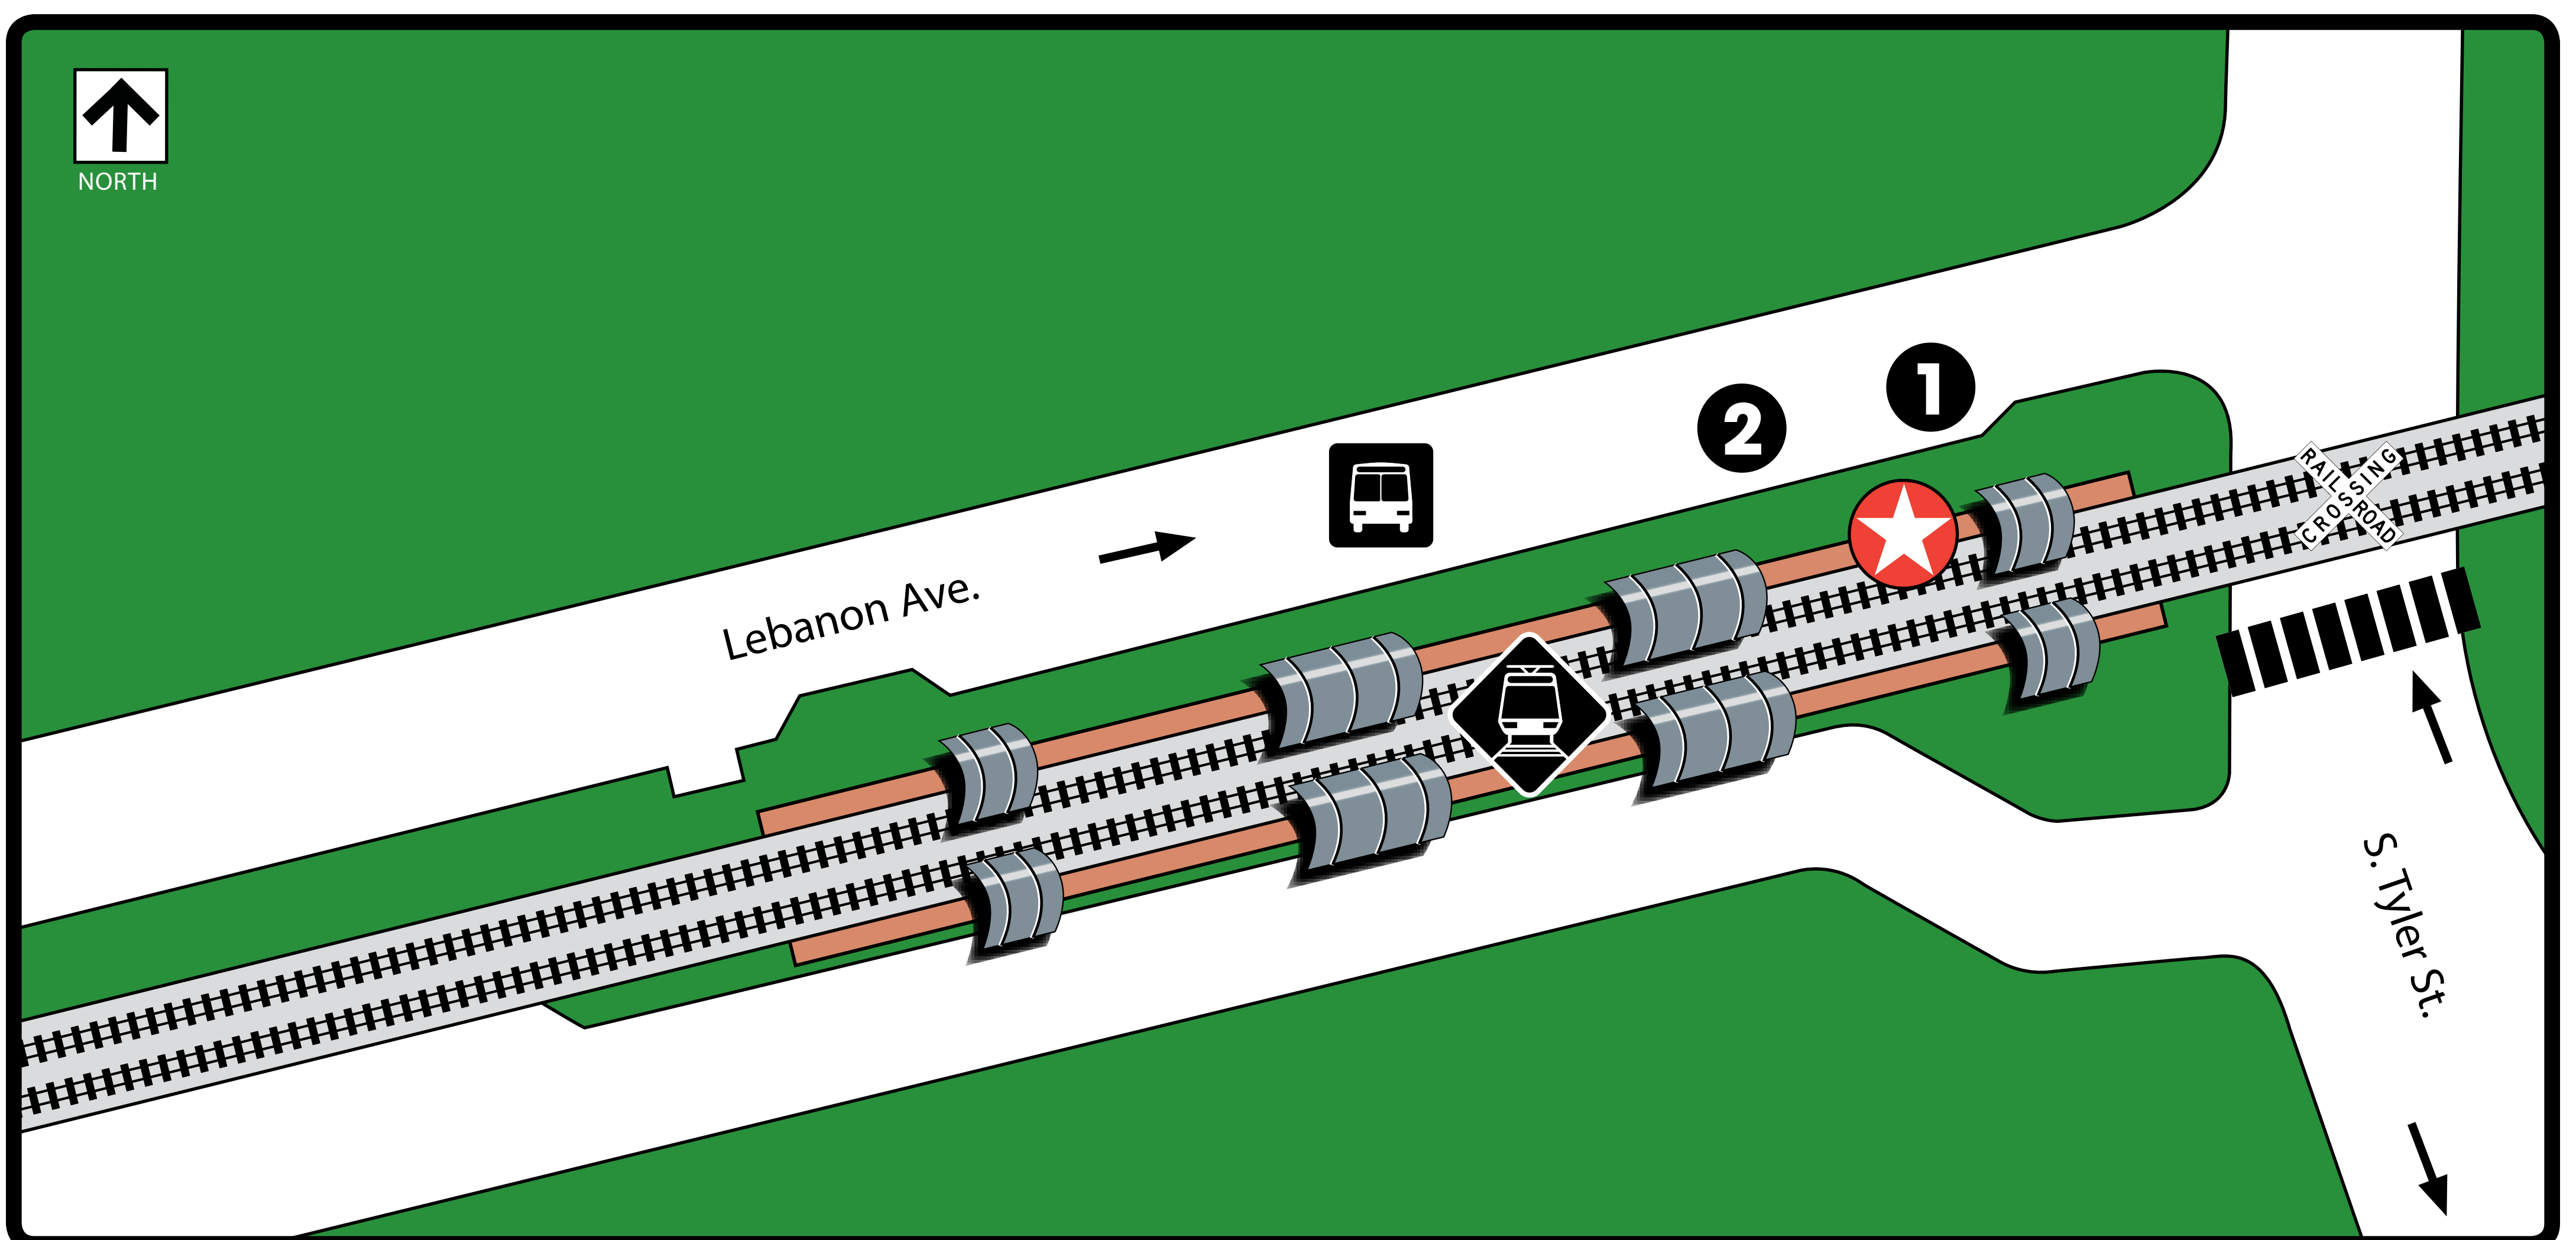

Tyler/Vernon Station

Legend

- You are here
- Rail Station Platform
- Bus Departures
- Ticket Vending Machine
- Bike Locker
- Pedestrian Crosswalk
- Railroad Crossing

Where to Board Bus

- 1** 21,
405,
444
- 2** Paratransit
Rail Disruption Shuttle