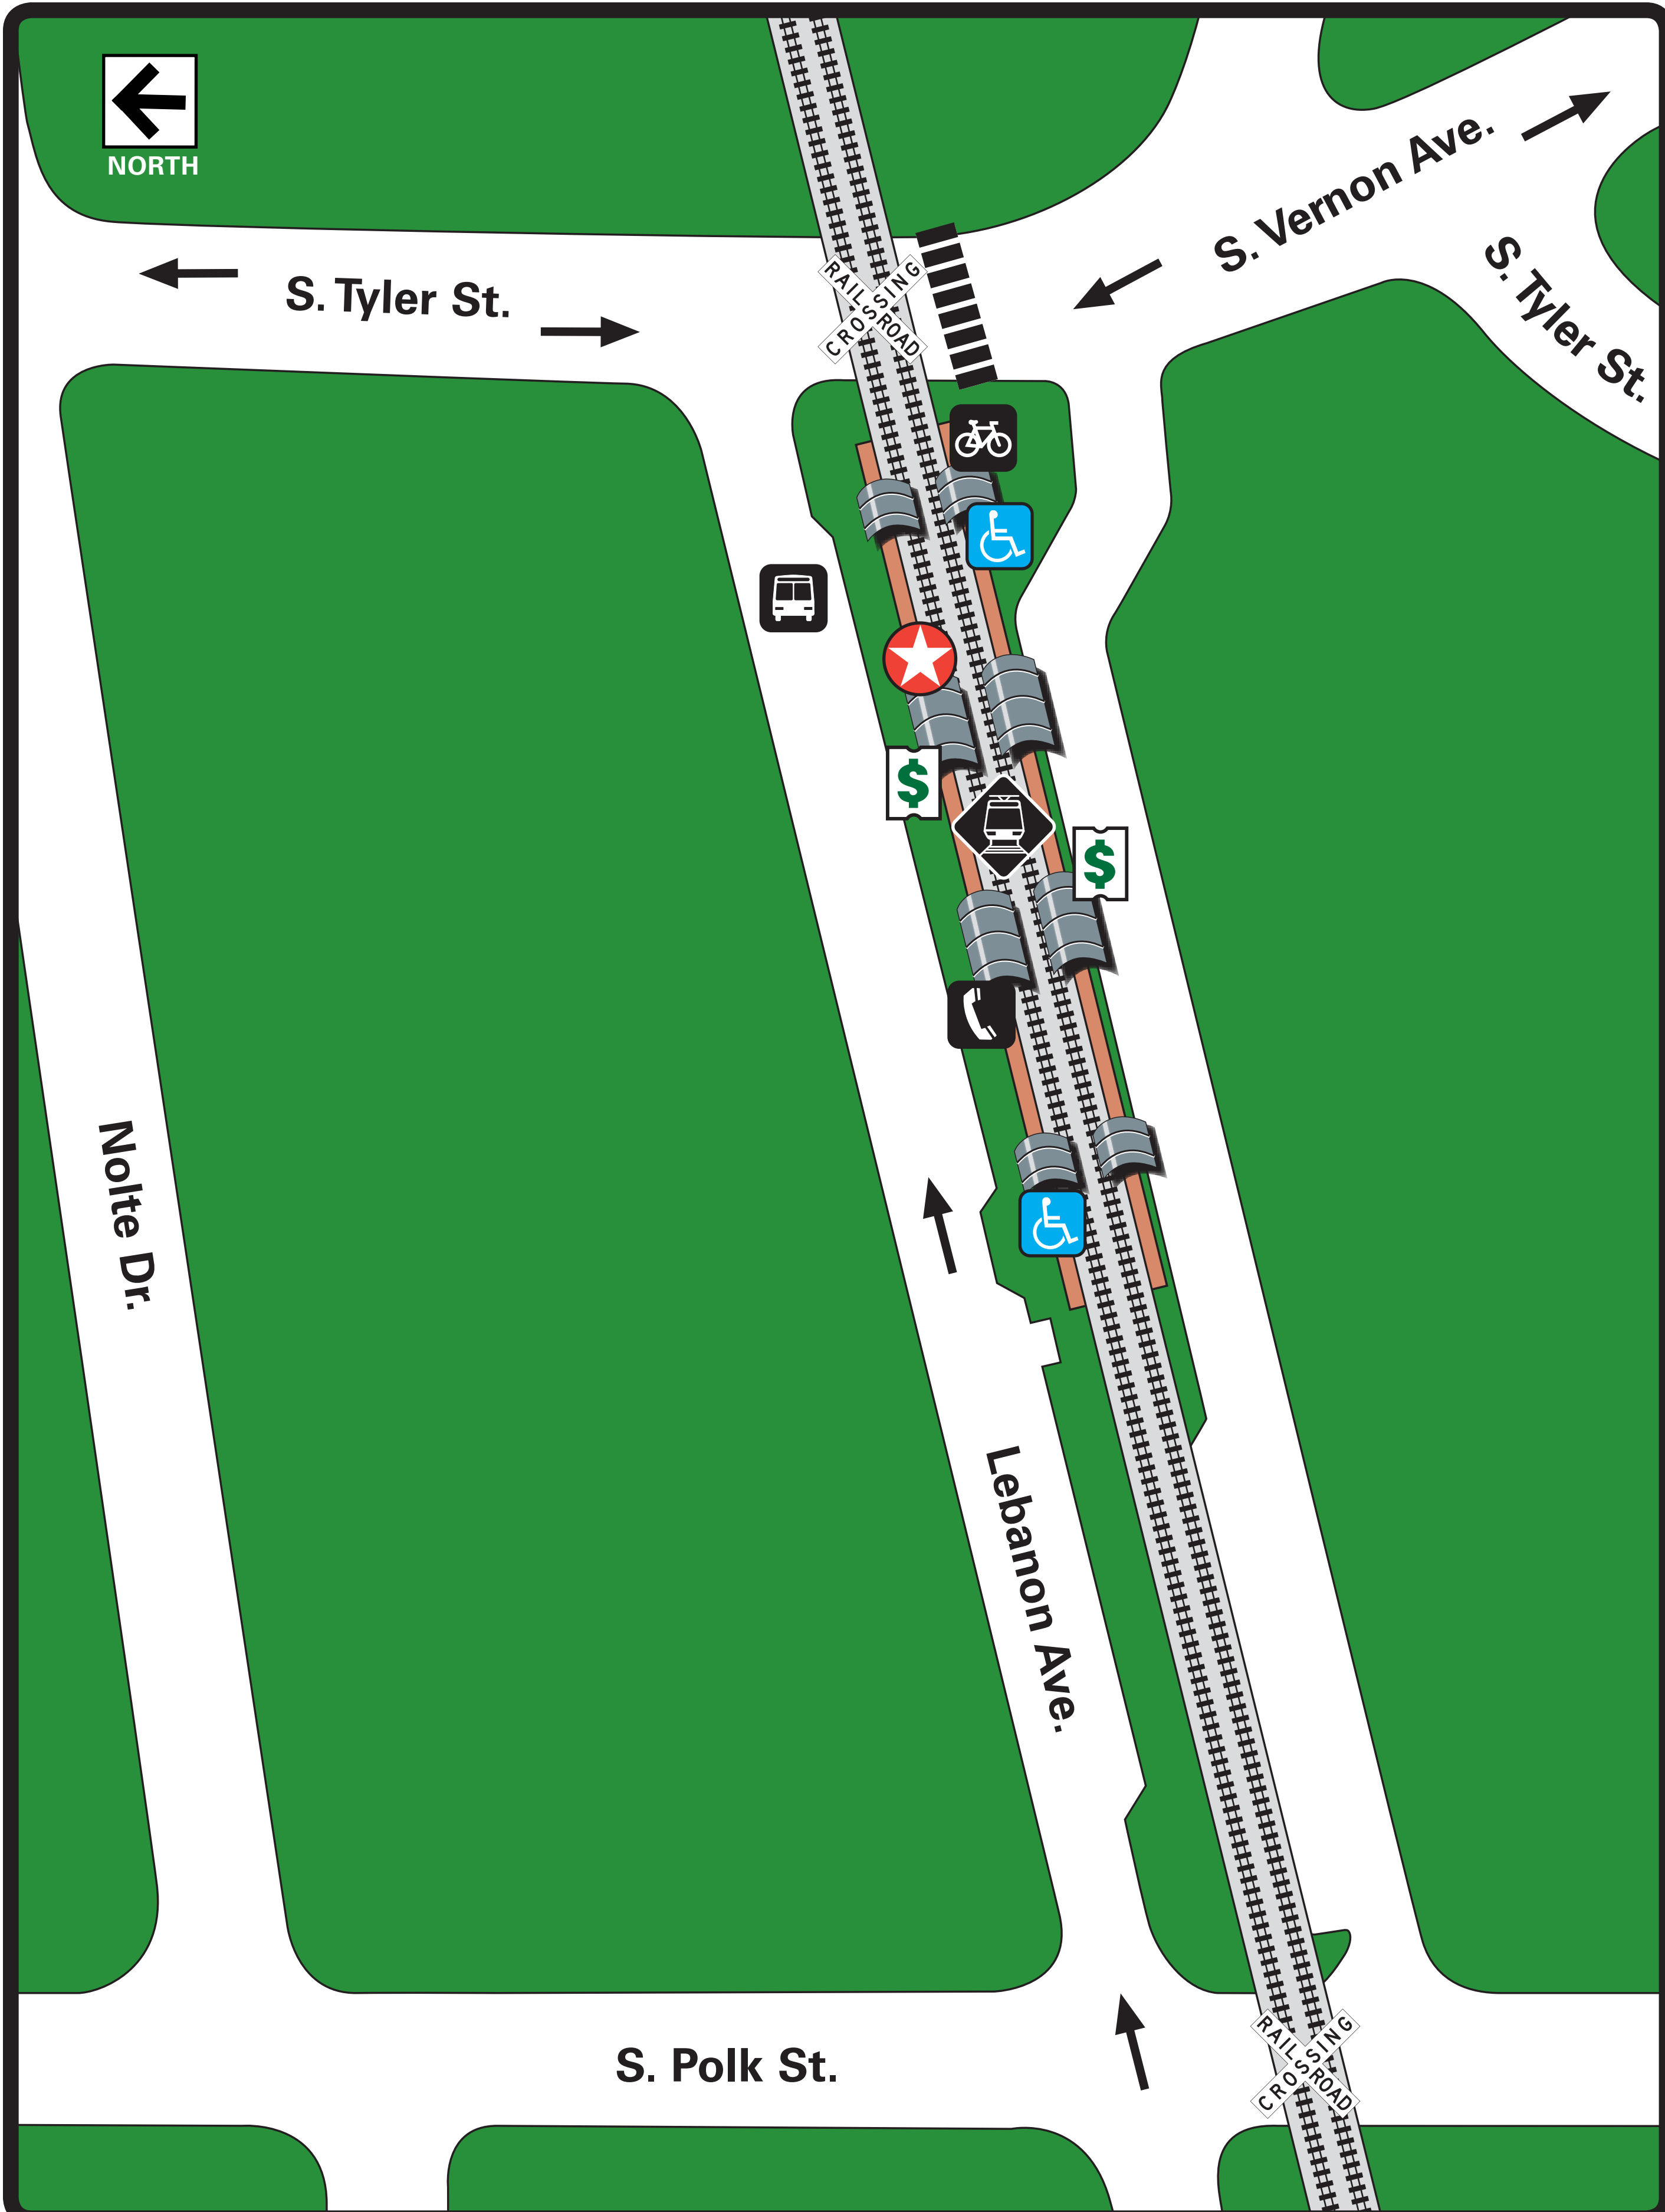

Tyler/Vernon Station

Legend

- You are here
- Rail Station Platform
- Bus Departures
- Ticket Vending Machine
- Disabled Rail Boarding
- Phone
- Bike Locker
- Pedestrian Crosswalk
- Railroad Crossing

Where to Board Bus

- 1** 21, 405, 444
- 2** Paratransit
Rail Disruption Shuttle Stop