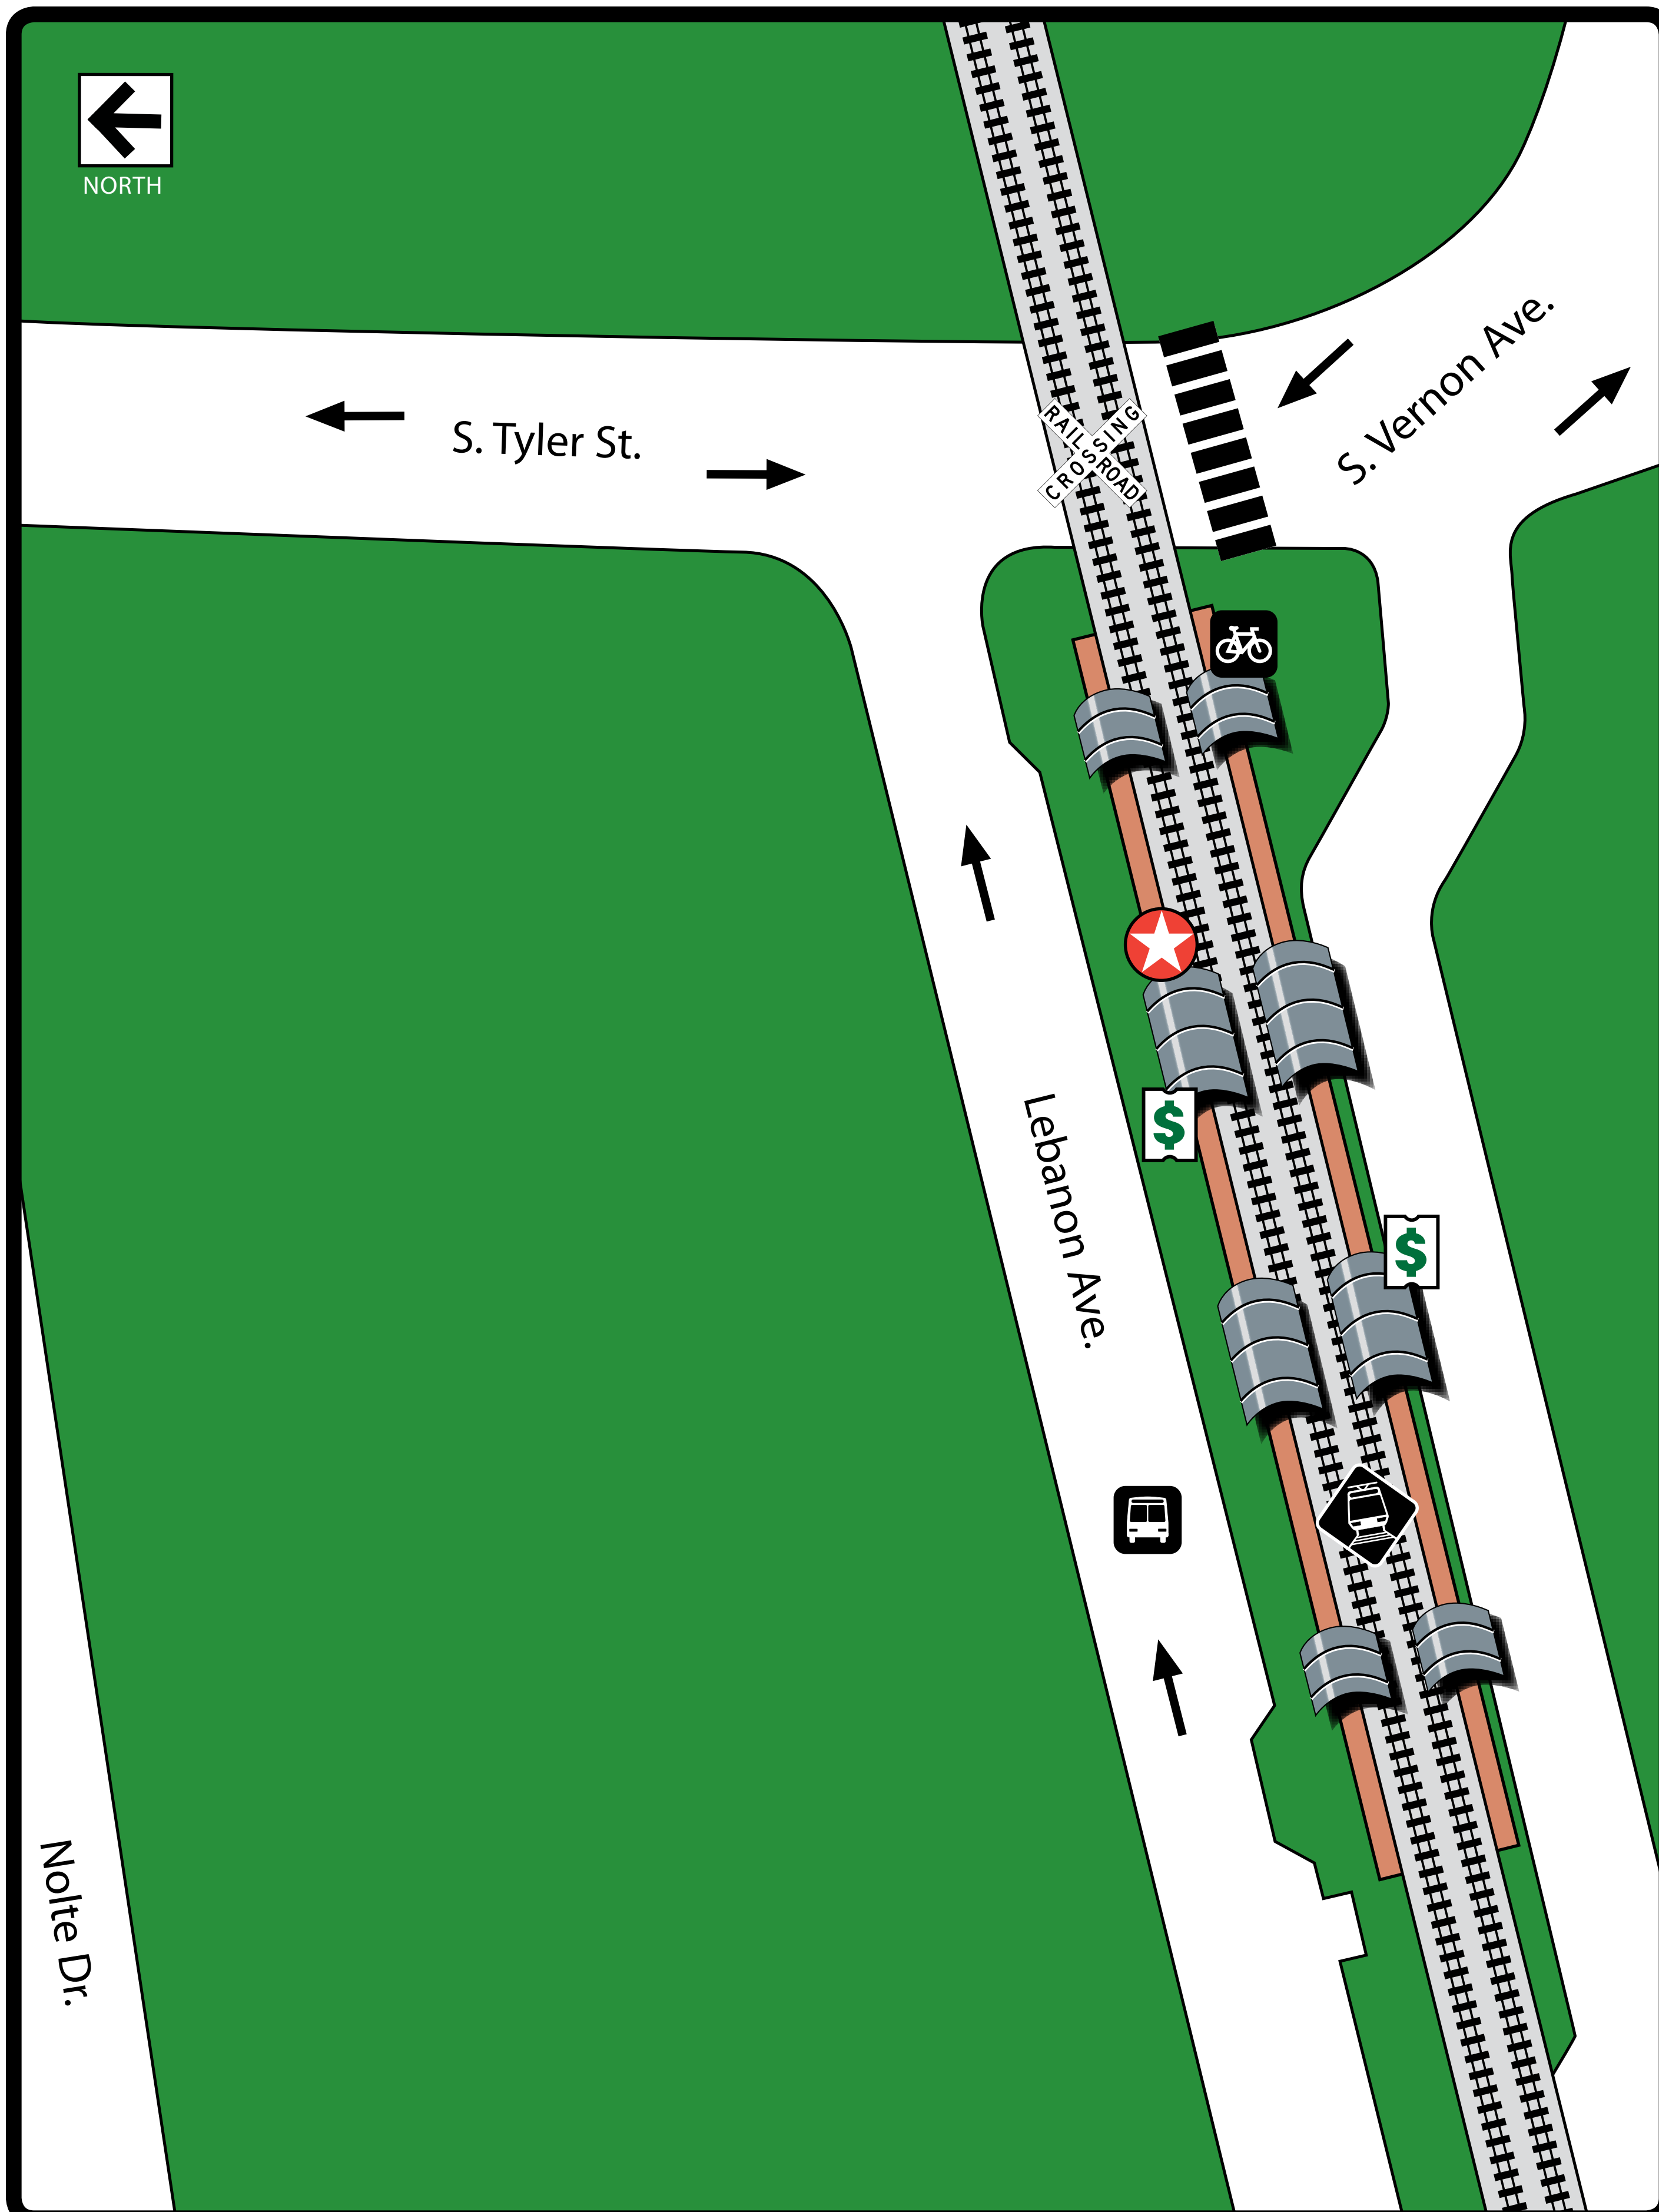

Tyler/Vernon Station

Legend

- You are here
- Rail Station Platform
- Bus Departures
- Ticket Vending Machine
- Bike Locker
- Pedestrian Crosswalk
- Railroad Crossing

Where to Board Bus

- 1** 21,
405,
444
- 2** Paratransit
Rail Disruption Shuttle