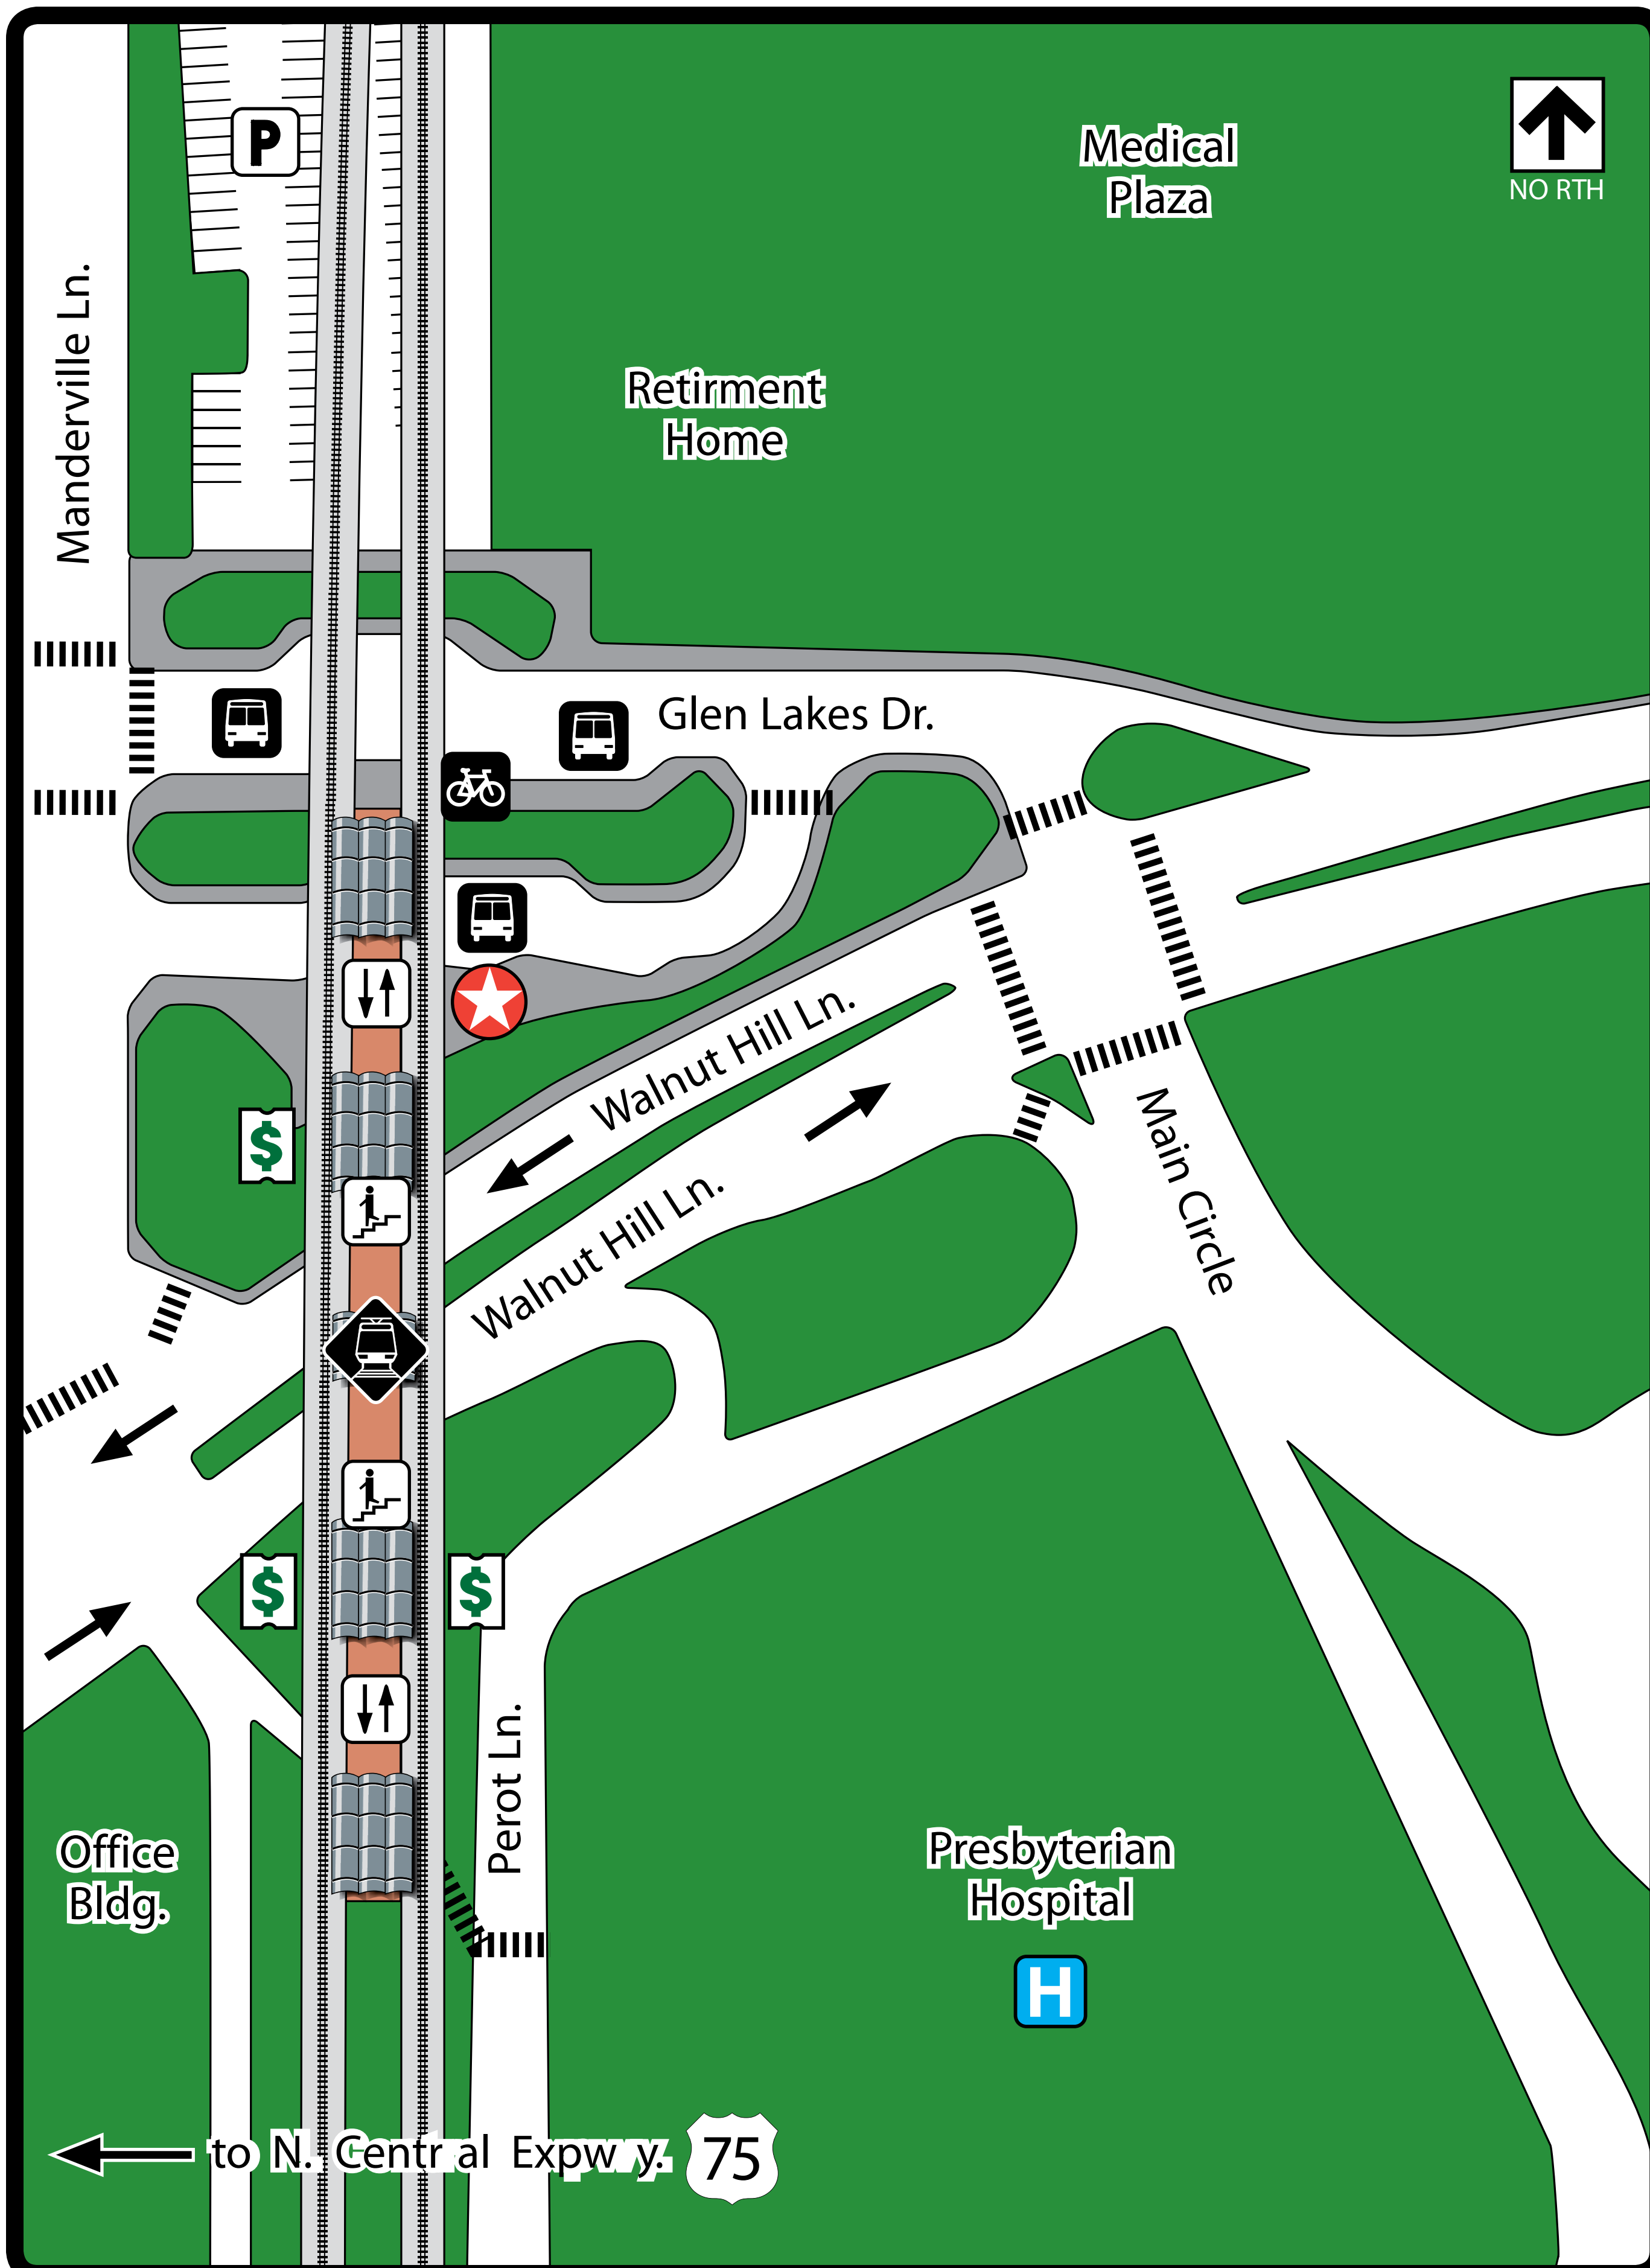

Walnut Hill Station

Legend

- You are here
- Elevator
- Rail Station Platform
- Bus Departures
- Ticket Vending Machine
- Parking
- Stairs
- Bike Locker
- Hospital
- Pedestrian Crosswalk

Where to Board Bus

- 1** 567, Rail Disruption Shuttle
- 2** 506 Park Lane Station
- 3** 502 Lovers Lane, 582 LBJ/Central
- 4** DART On-Call, Paratransit
- 5** 502 Manderville, 506 Stone Canyon

No Smoking on DART Property
 call **214.979.1111** or www.DART.org