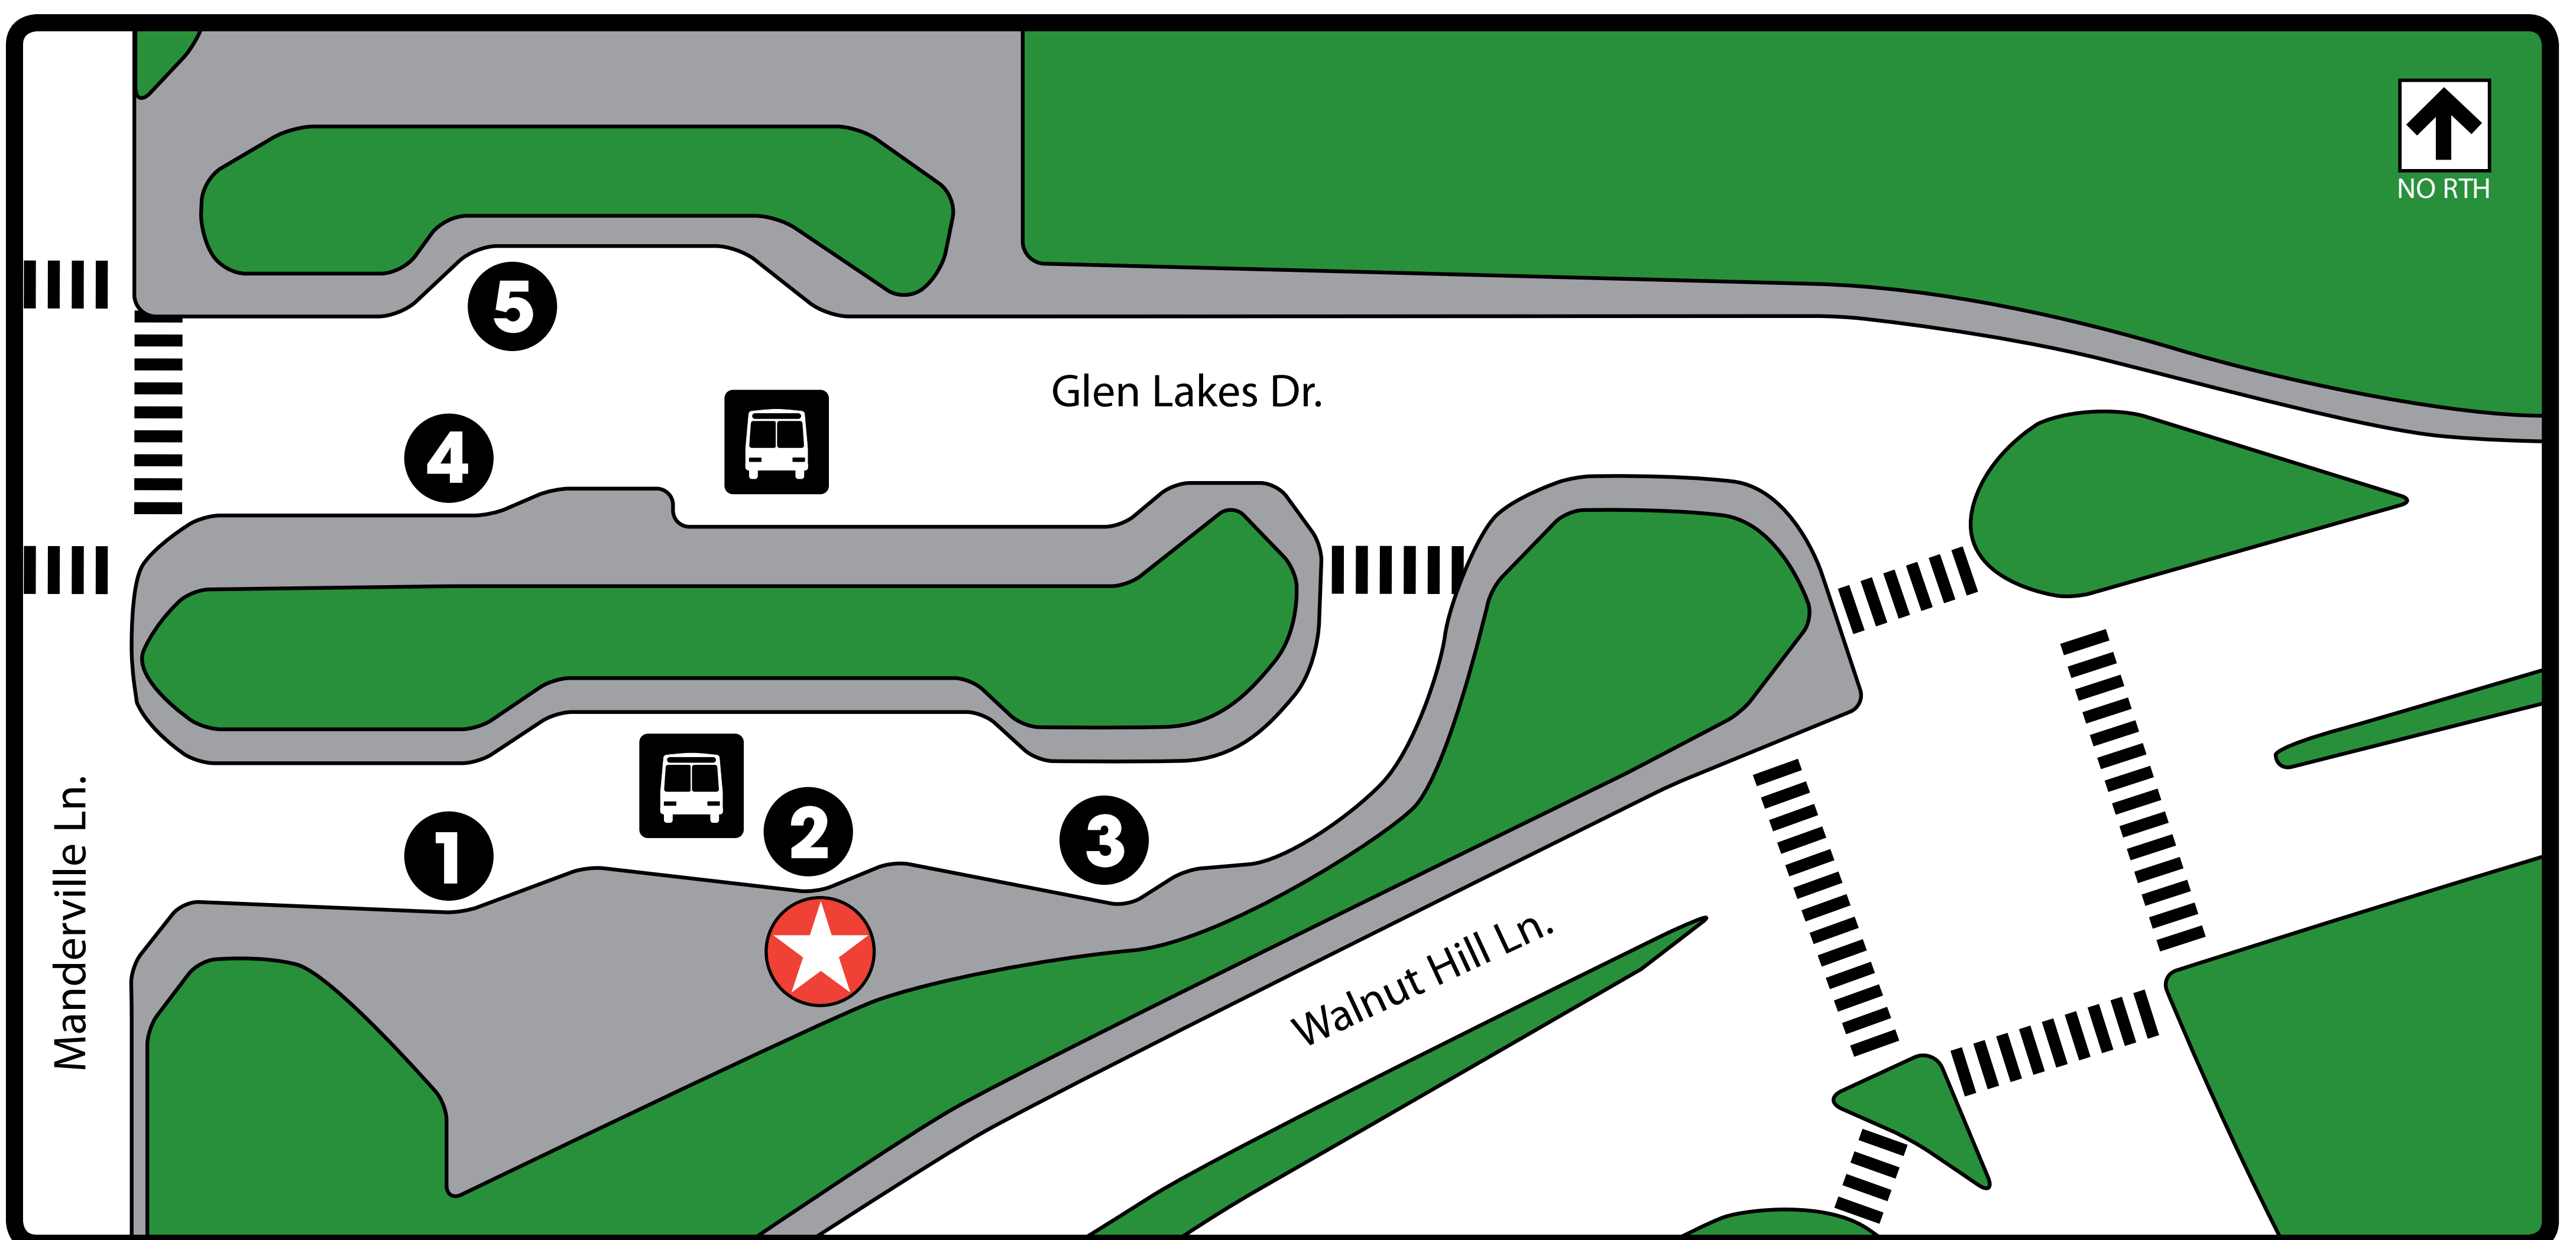

Walnut Hill Station

Legend

- You are here
- Elevator
- Rail Station Platform
- Bus Departures
- Ticket Vending Machine
- Parking
- Stairs
- Bike Locker
- Hospital
- Pedestrian Crosswalk

Where to Board Bus

- 1** 567, Rail Disruption Shuttle
- 2** 506 Park Lane Station
- 3** 502 Lovers Lane, 582 LBJ/Central
- 4** DART On-Call, Paratransit
- 5** 502 Manderville, 506 Stone Canyon

No Smoking on DART Property
 call **214.979.1111** or www.DART.org