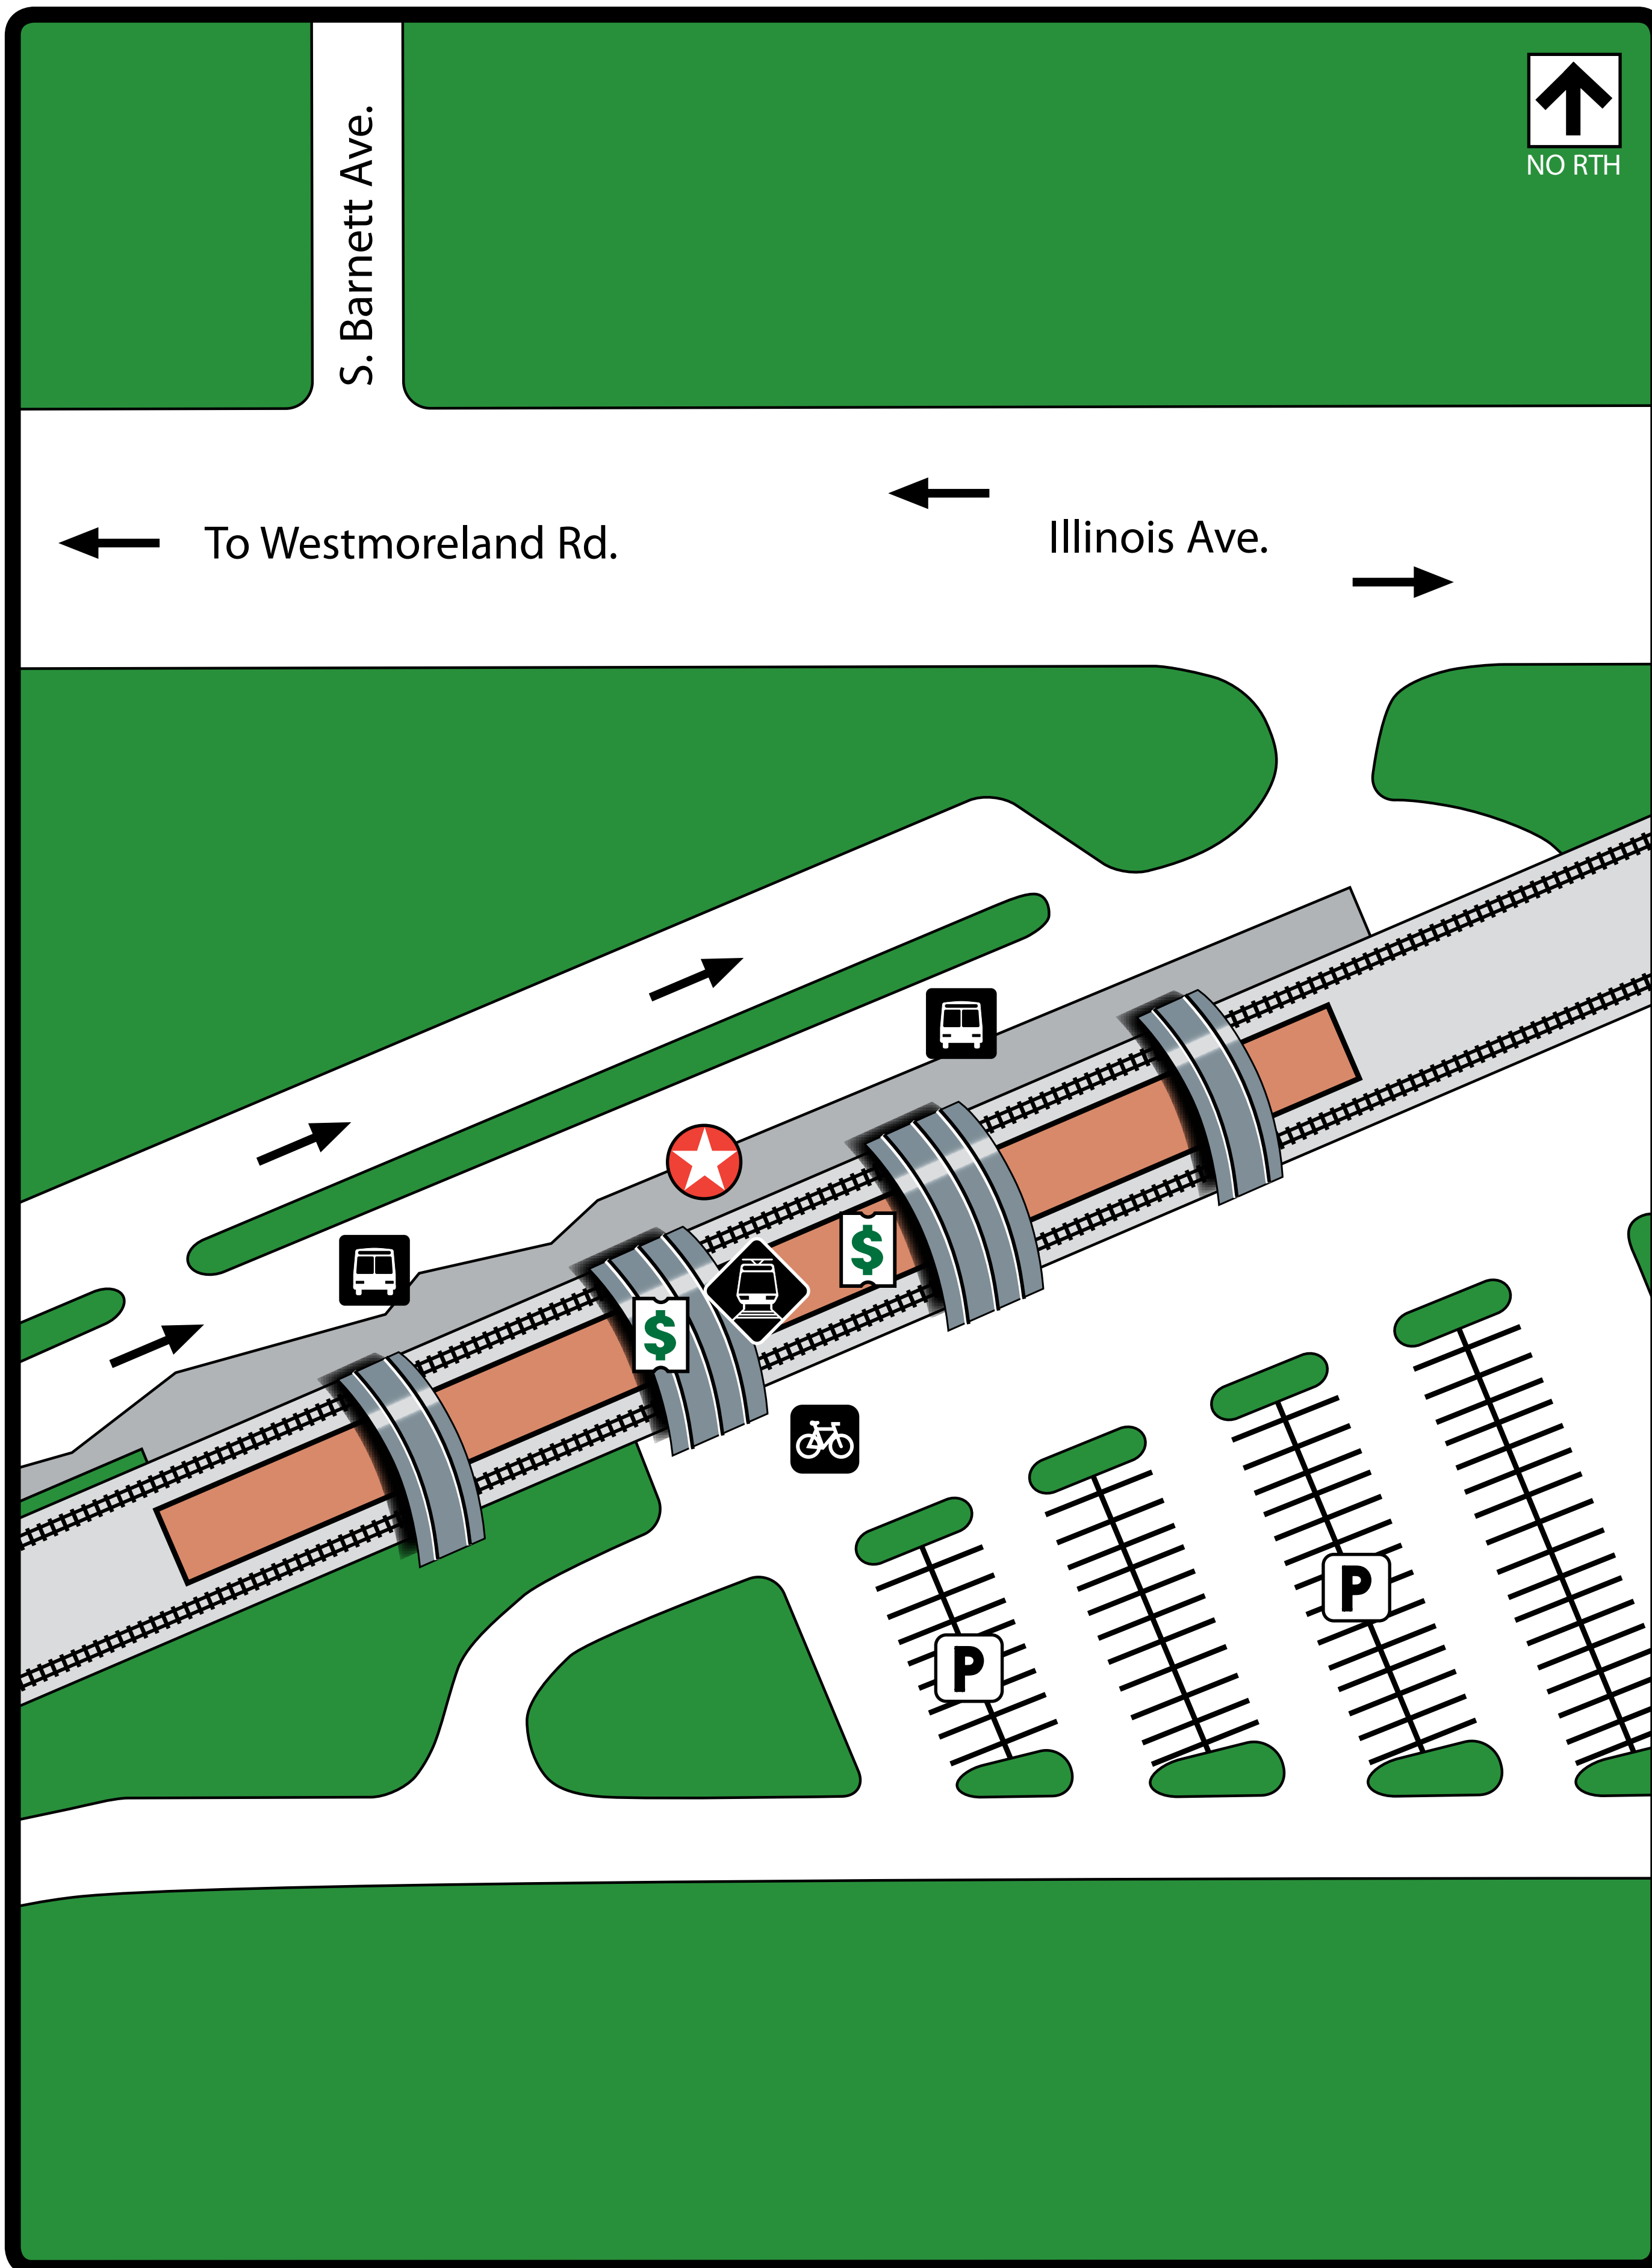

Westmoreland Station

Legend

- You are here
- Rail Station Platform
- Bus Departures
- Ticket Vending Machine
- Parking
- Bike Locker

Where to Board Bus

- 1** 550, 574
- 2** 548
- 3** 549
- 4** 568
- 5** 445 Illinois Station, 445 Mountain View
- 6** 404, 547
- 7** Paratransit, Rail Disruption Shuttle