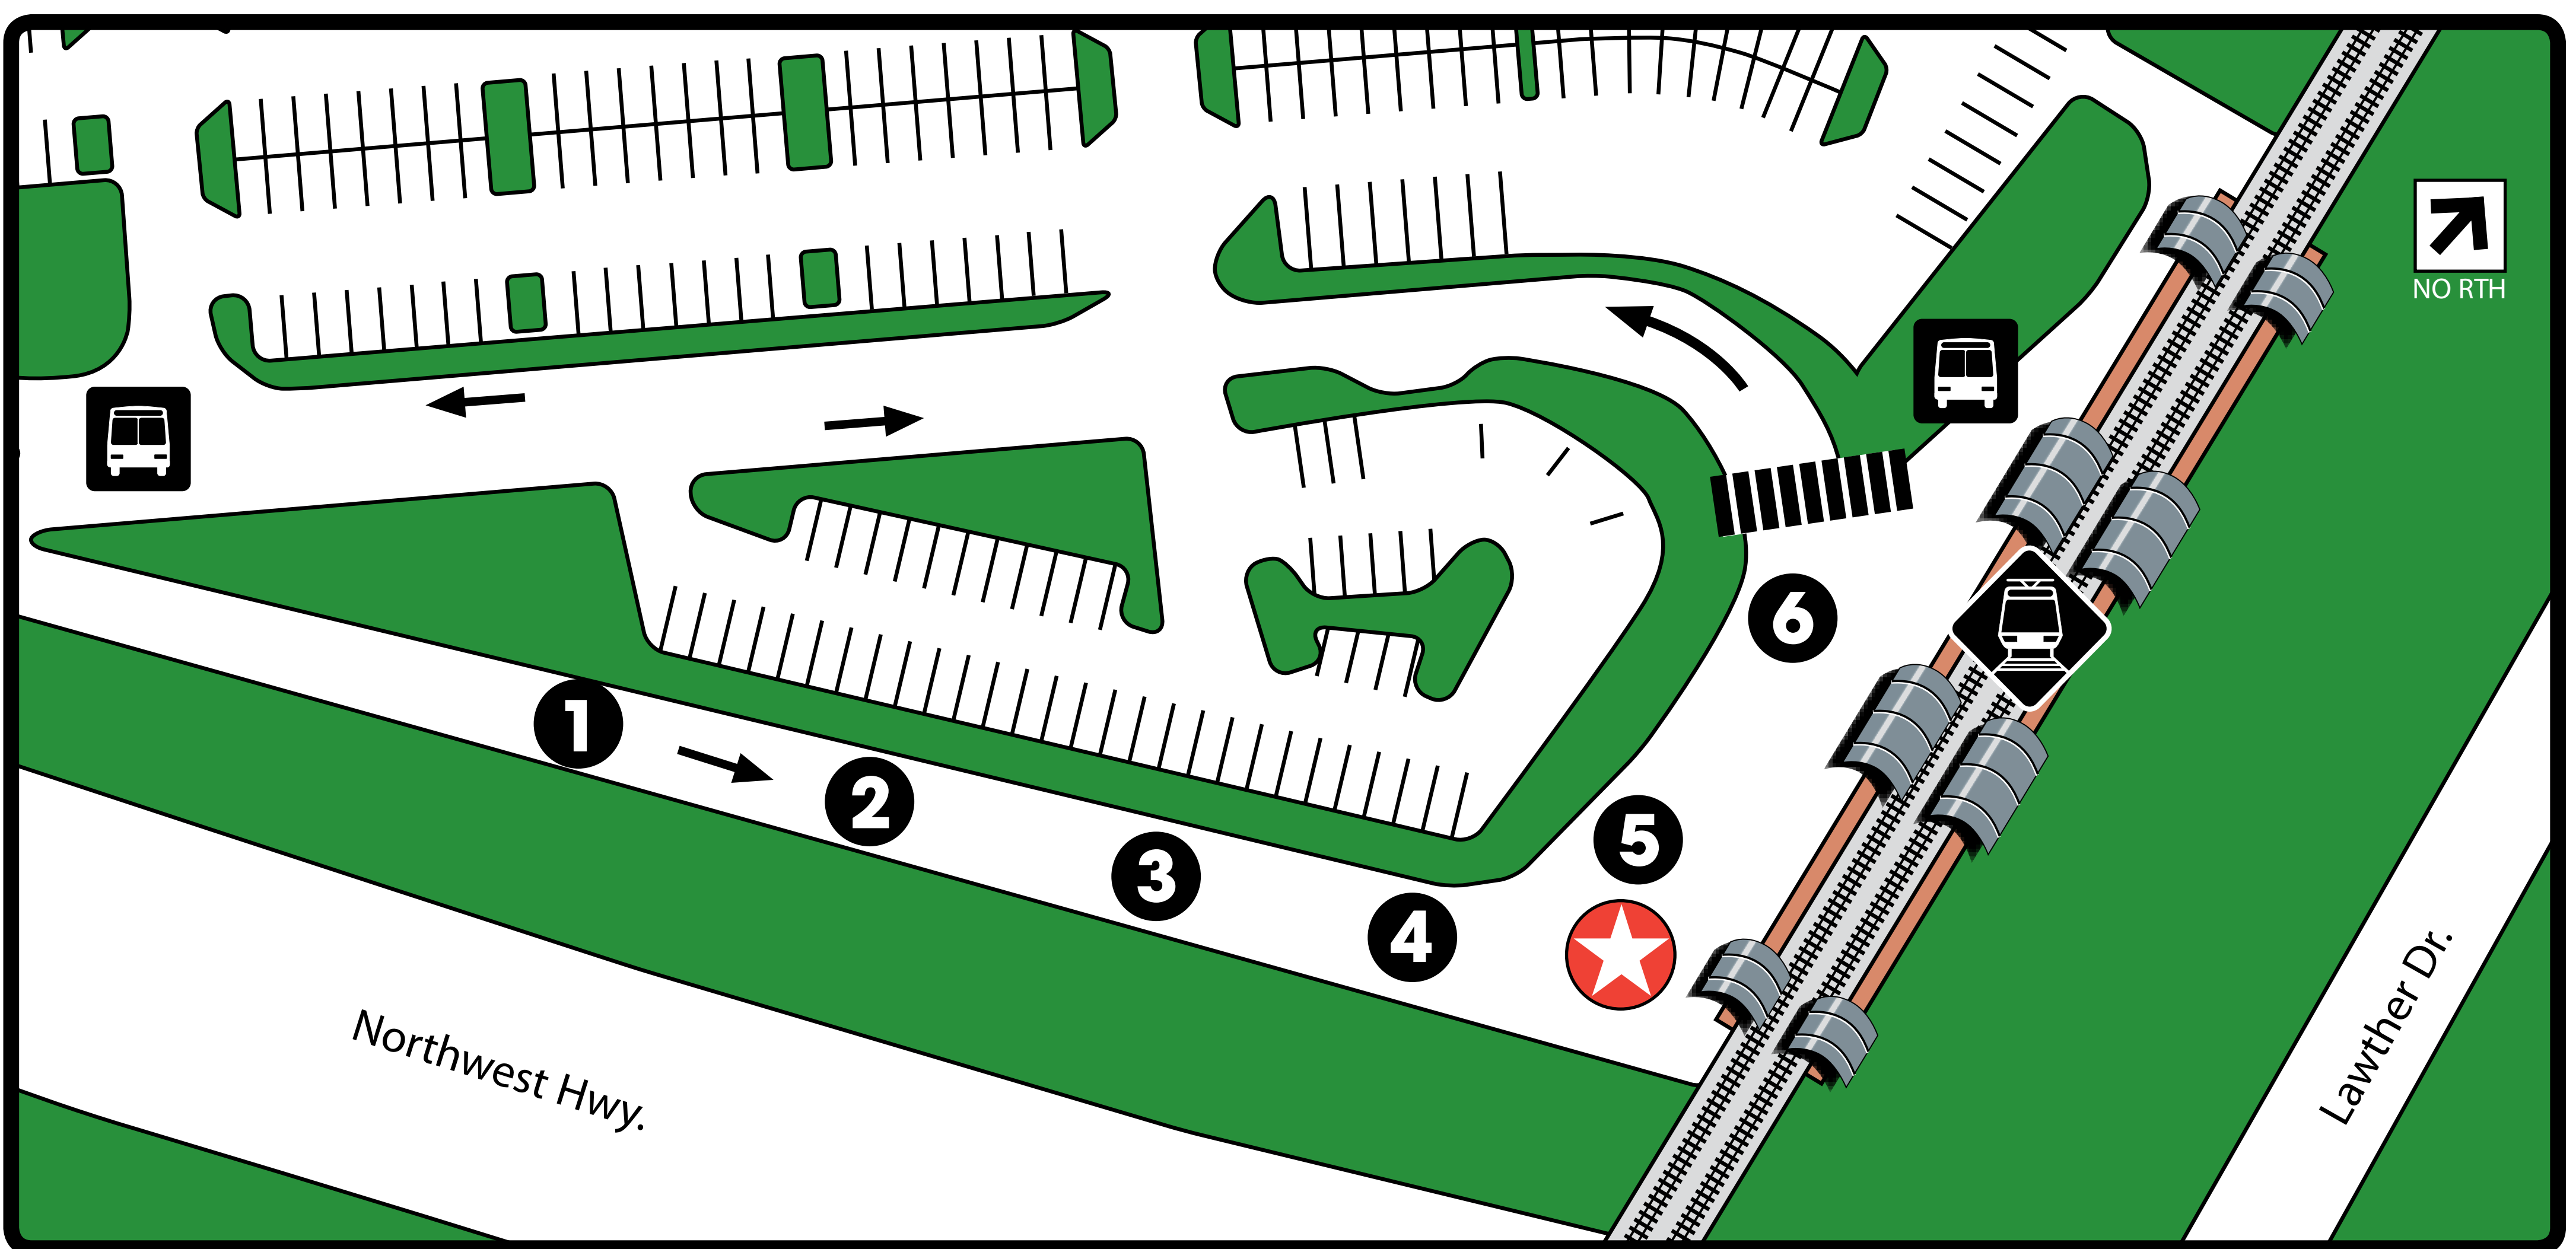

White Rock Station

Legend

- You are here
- Rail Station Platform
- Bus Departures
- Ticket Vending Machine
- Parking
- Bike Locker
- Pedestrian Crosswalk

Where to Board Bus

- 1** For Future Use
- 2** Rail Disruption Shuttle
- 3** 428 South Garland TC
- 4** 428 Bachman Station
- 5** Paratransit,
- 6** DART On-Call