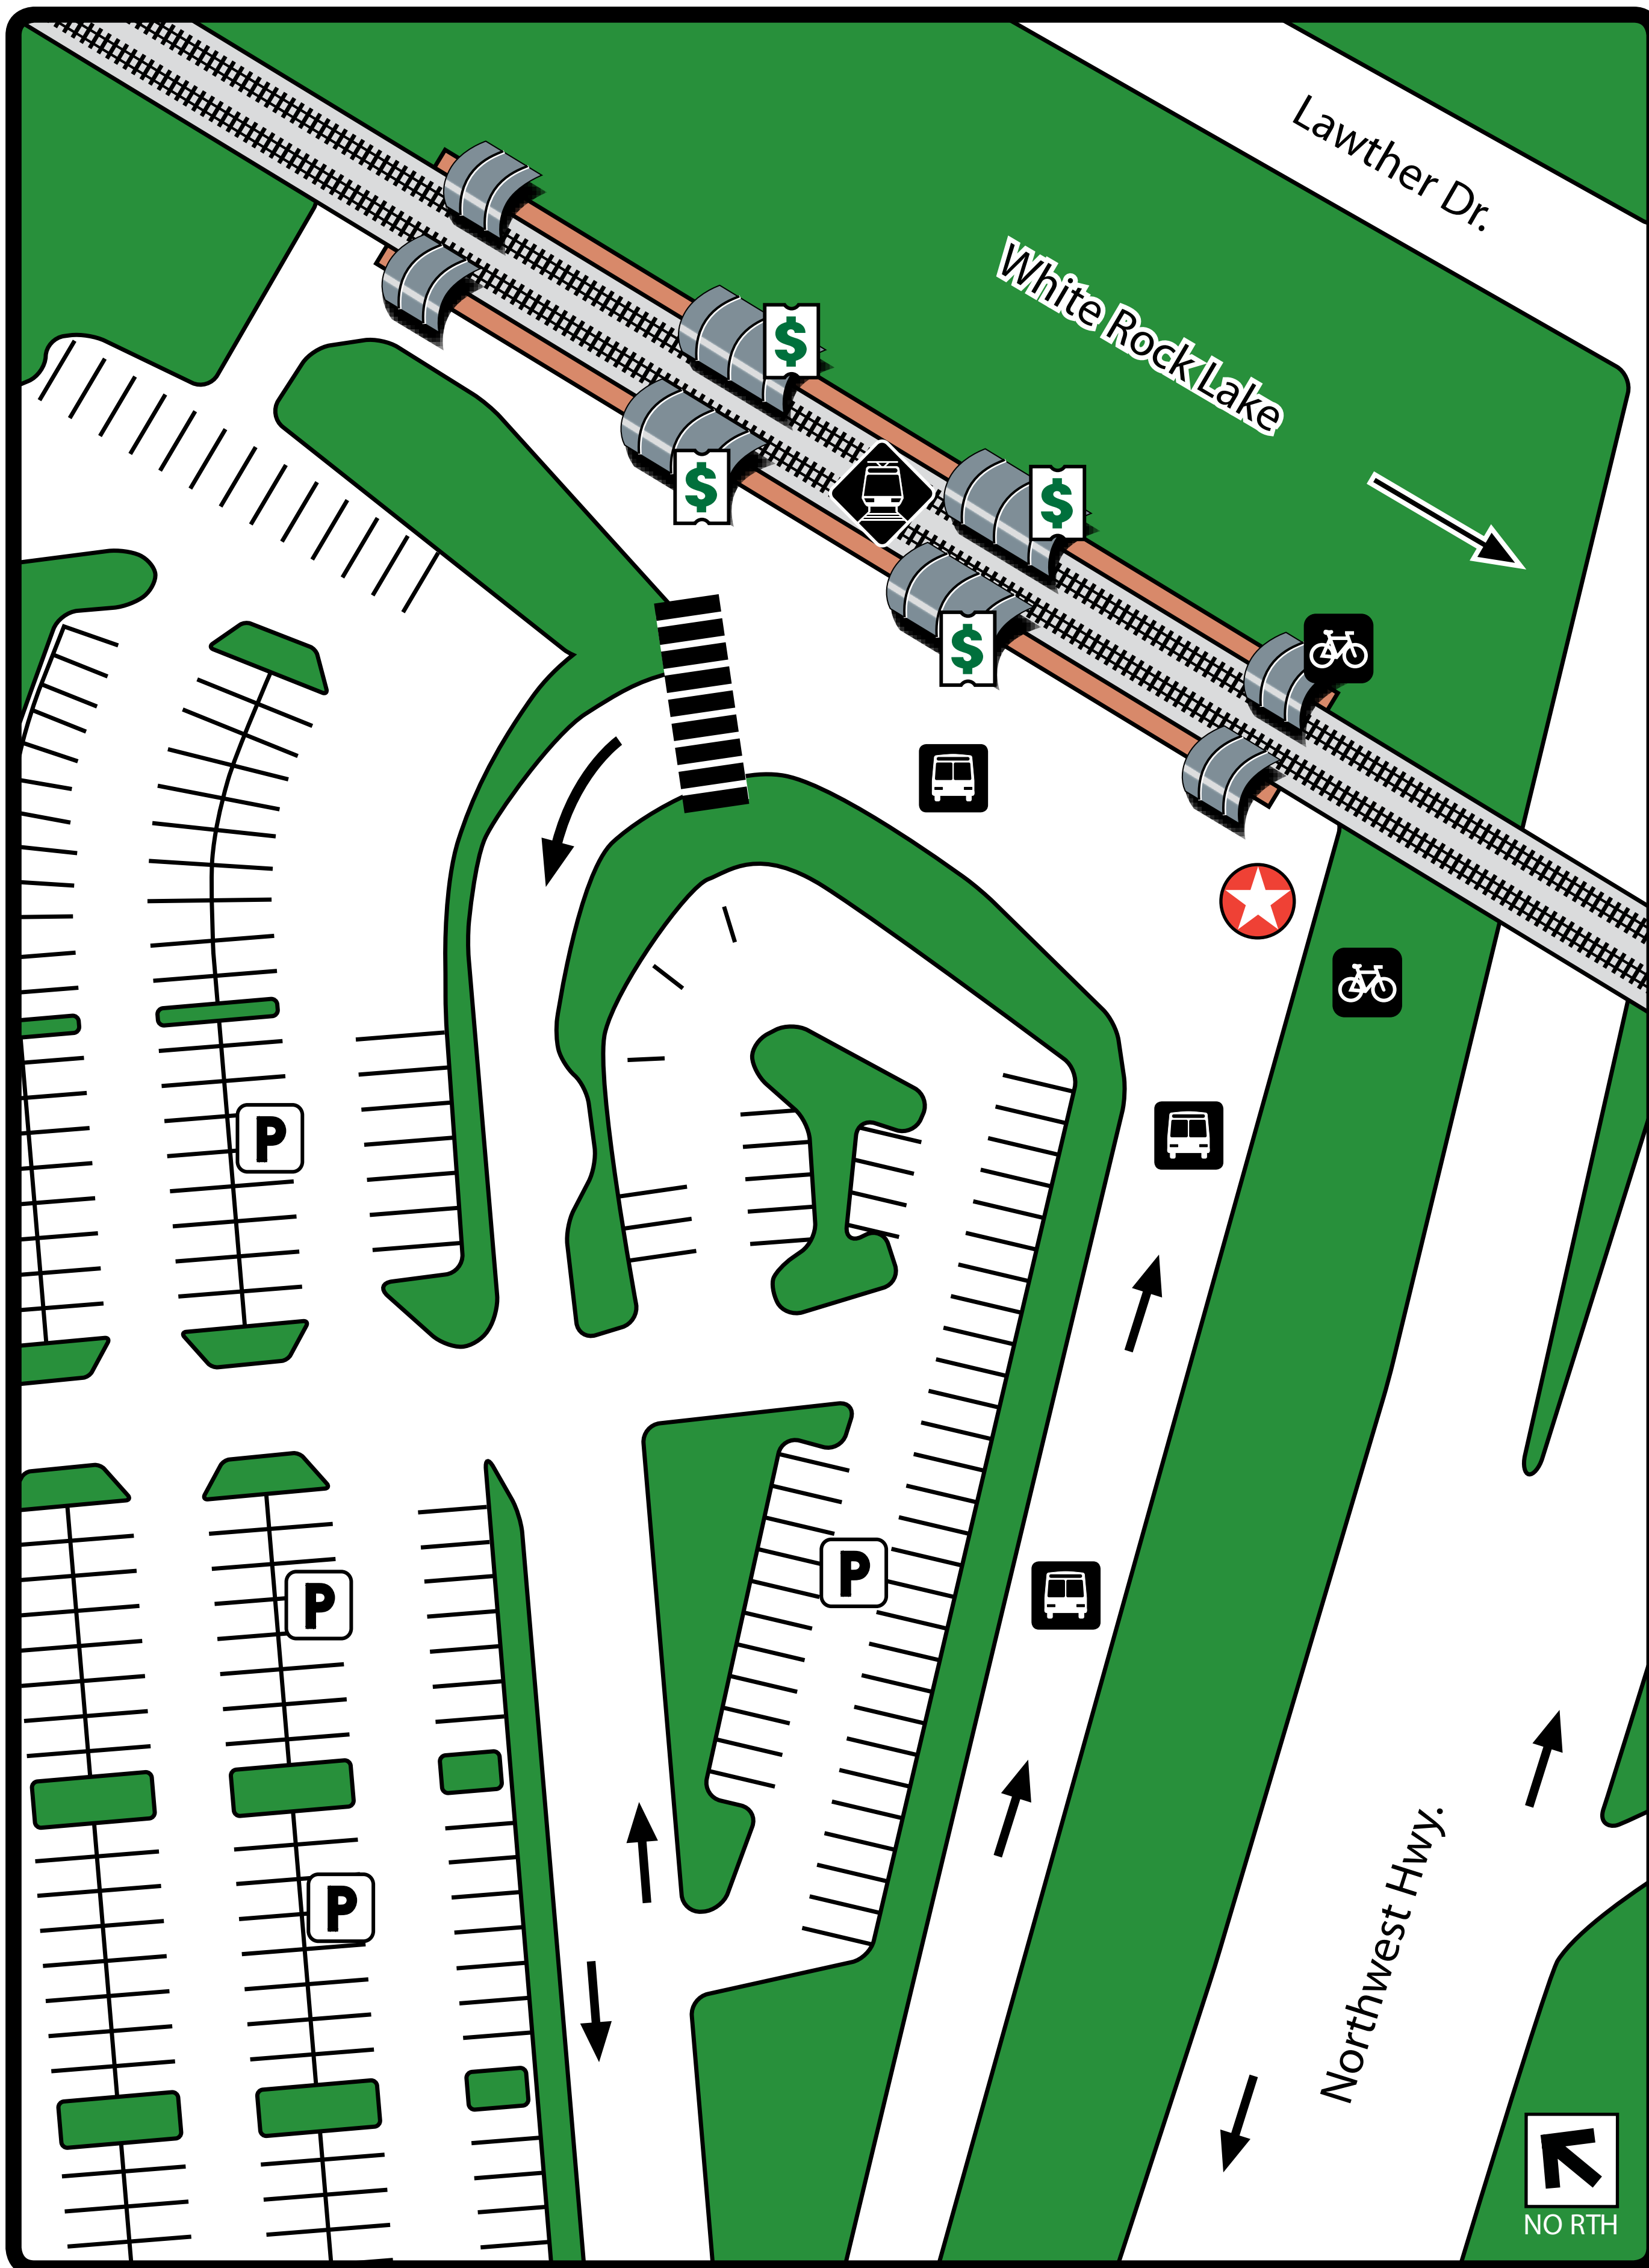

White Rock Station

Legend

- You are here
- Rail Station Platform
- Bus Departures
- Ticket Vending Machine
- Parking
- Bike Locker
- Pedestrian Crosswalk

Where to Board Bus

- 1** For Future Use
- 2** Rail Disruption Shuttle
- 3** 428 South Garland TC
- 4** 428 Bachman Station
- 5** Paratransit,
- 6** DART On-Call