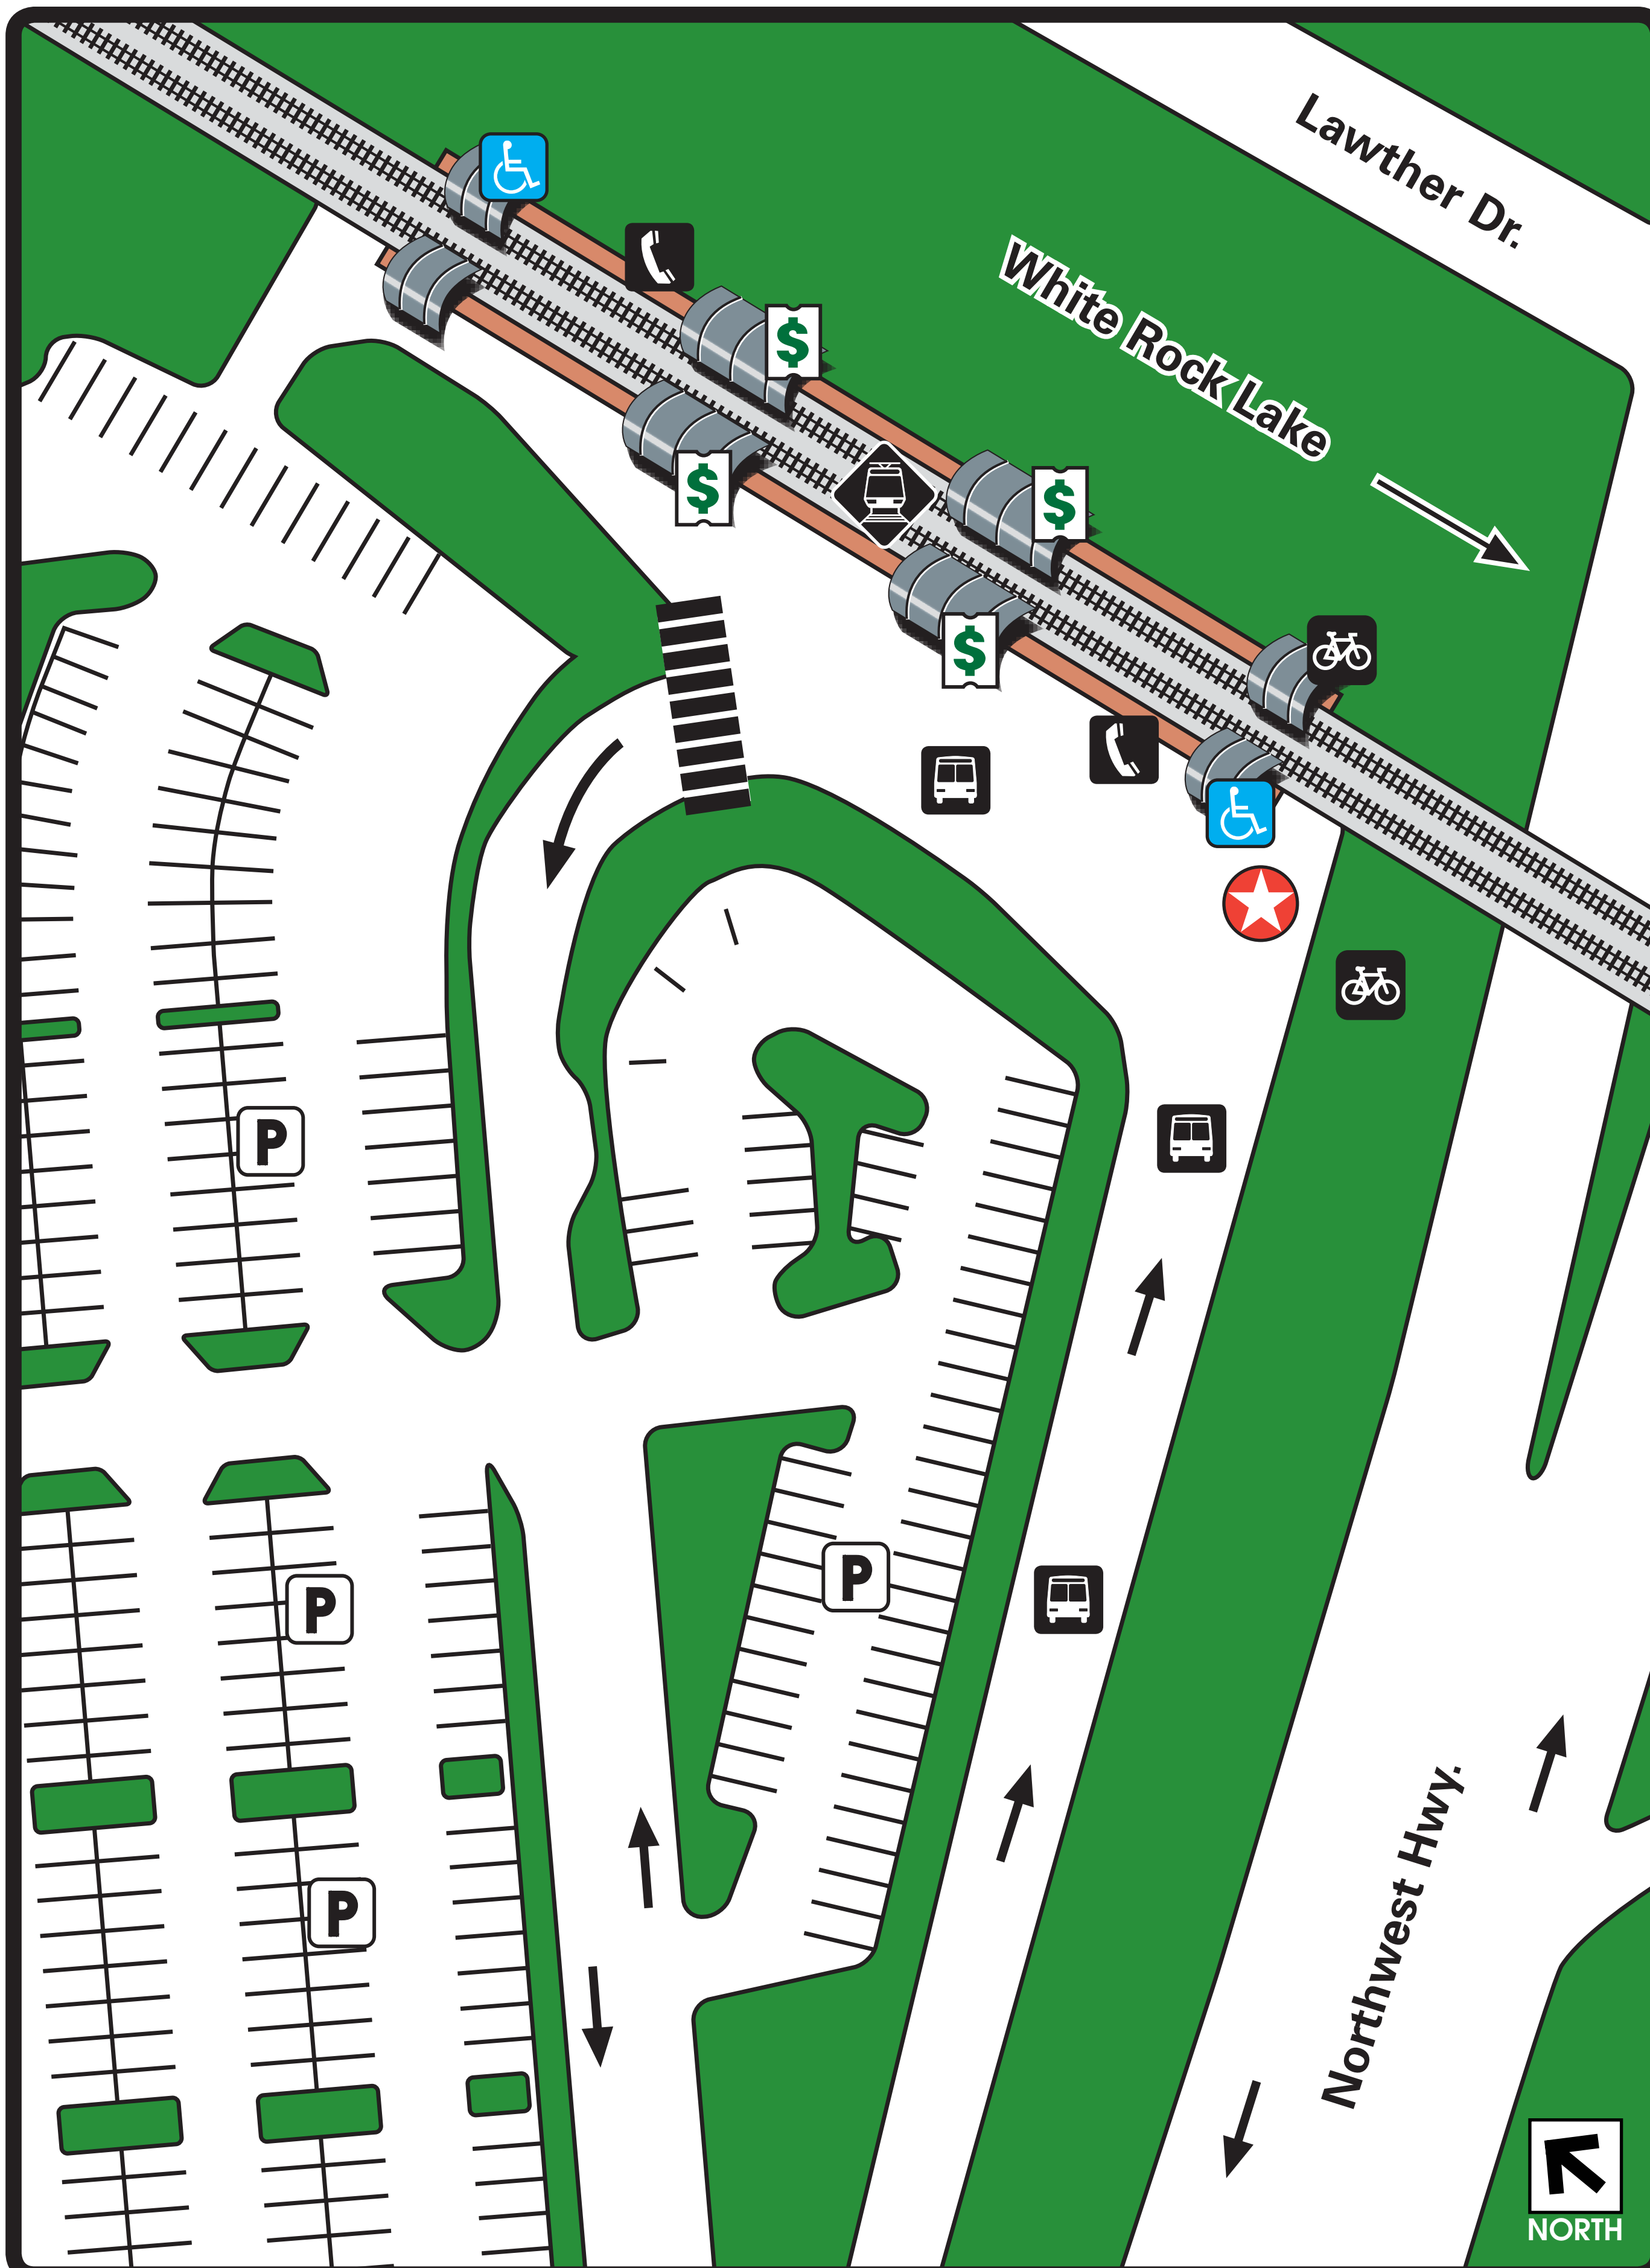

# White Rock Station

## Legend

- You are here
- Rail Station Platform
- Bus Departures
- Ticket Vending Machine
- Parking
- Disabled Rail Boarding
- Phone
- Bike Locker
- Pedestrian Crosswalk

## Where to Board Bus

- 1** For Future Use
- 2** Rail Disruption Shuttle Stop
- 3** 428 South Garland TC
- 4** 428 North Irving TC
- 5** Paratransit,  
Lake Highlands DART On-Call
- 6** 466