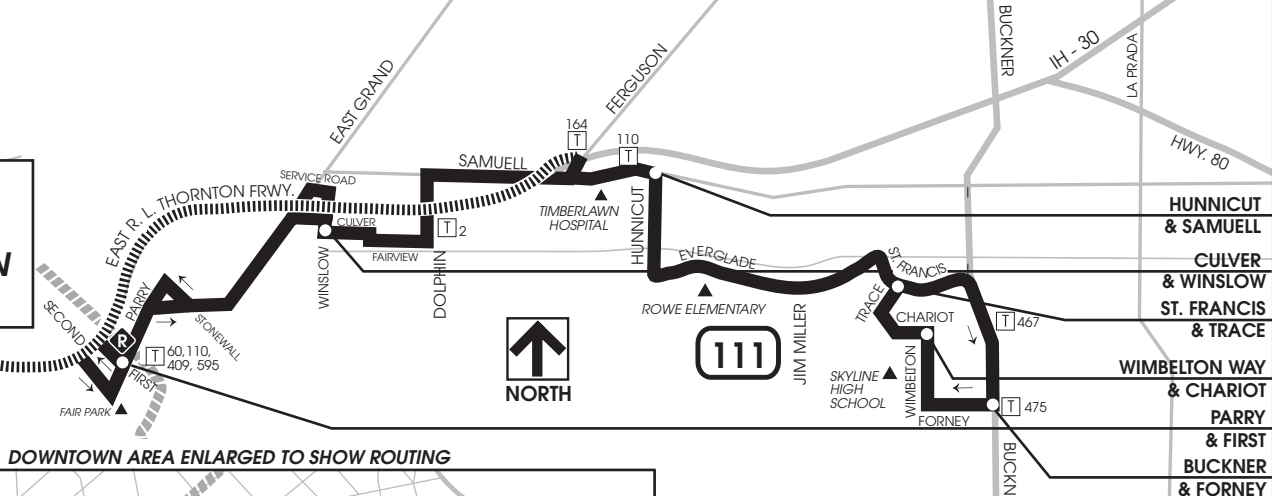

**SEE INSET
MAP FOR
DOWNTOWN
ROUTING**

DOWNTOWN AREA ENLARGED TO SHOW ROUTING

MAP LEGEND

-  Local Service
-  Rail Service and Station
-  Non Stop
-  HOV Trips
-  Transfer Point to Route Indicated
-  Points of Interest
-  West Transfer Center
-  Line Up