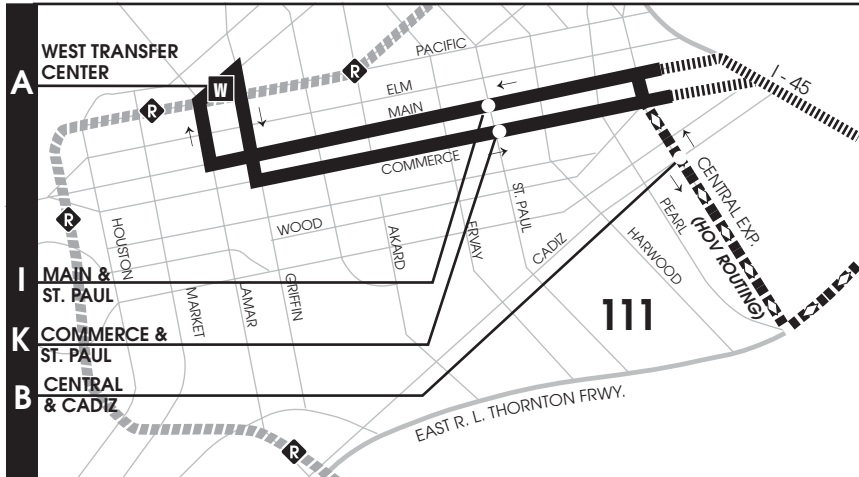

**SEE INSET  
MAP FOR  
DOWNTOWN  
ROUTING**

**DOWNTOWN AREA ENLARGED TO SHOW ROUTING**

**MAP LEGEND**

- Local Service
- Rail Service and Station
- Non Stop
- HOV Trips
- Transfer Point to Route Indicated
- Points of Interest
- West Transfer Center
- Line Up

**E  
D  
I  
N  
B  
U  
R  
G**