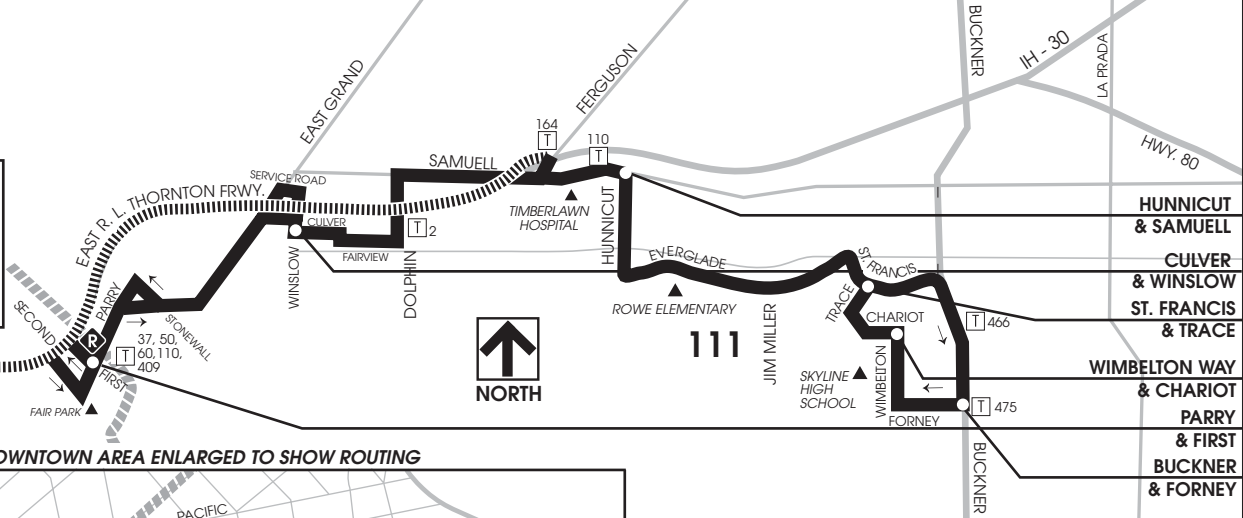

**SEE INSET  
MAP FOR  
DOWNTOWN  
ROUTING**

**DOWNTOWN AREA ENLARGED TO SHOW ROUTING**

**MAP LEGEND**

- Local Service
- Rail Service and Station
- Non Stop
- HOV Trips
- Transfer Point to Route Indicated
- Points of Interest
- West Transfer Center
- Line Up

**E  
D  
I  
N  
B  
U  
R  
G**