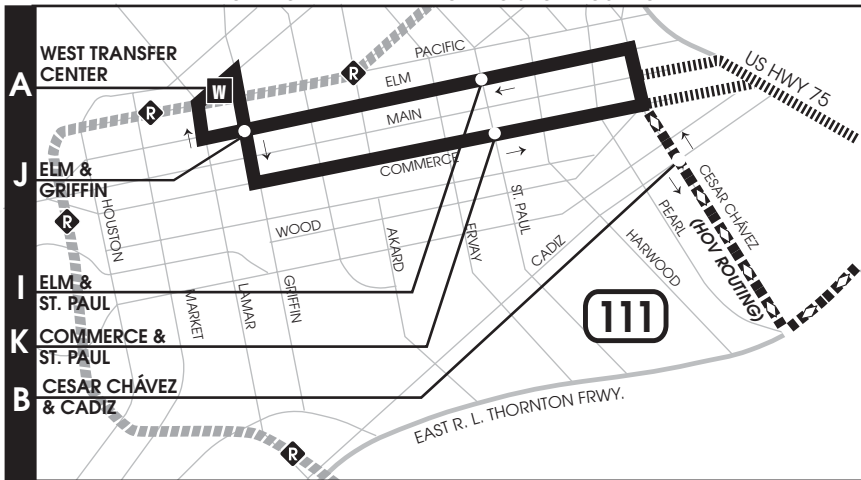

**SEE INSET
MAP FOR
DOWNTOWN
ROUTING**

DOWNTOWN AREA ENLARGED TO SHOW ROUTING

MAP LEGEND

-  Local Service
-  Rail Service and Station
-  Non Stop
-  HOV Trips
-  Transfer Point to Route Indicated
-  Points of Interest
-  West Transfer Center
-  Line Up