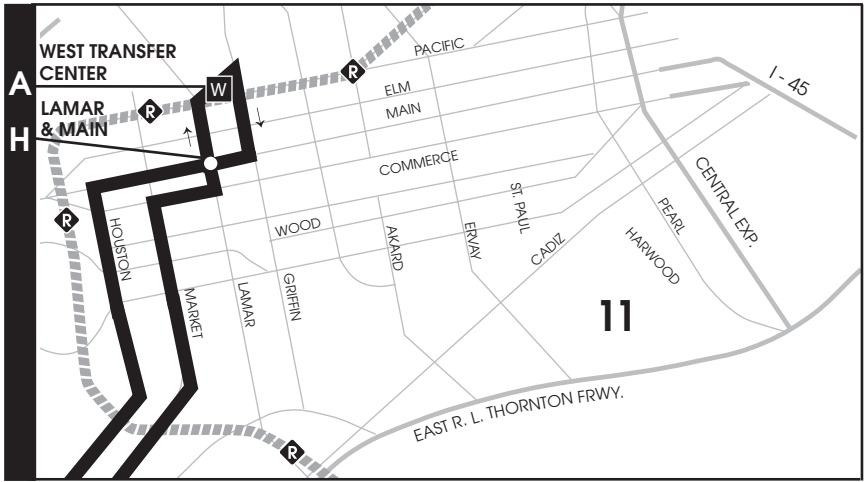

MAP LEGEND

-  Local Service
-  Rail Service and Station
-  Transfer Point to Route Indicated
-  Points of Interest
-  West Transfer Center
-  Transit Center

**SEE INSET MAP
FOR DOWNTOWN
ROUTING**

DOWNTOWN AREA ENLARGED TO SHOW ROUTING

11

**B
C**
EWING & SABINE
JEFFERSON & BECKLEY

E
MARLBOROUGH & JEFFERSON

F
HAMPTON STATION

G
BARLOW & MONTREAL

11

11