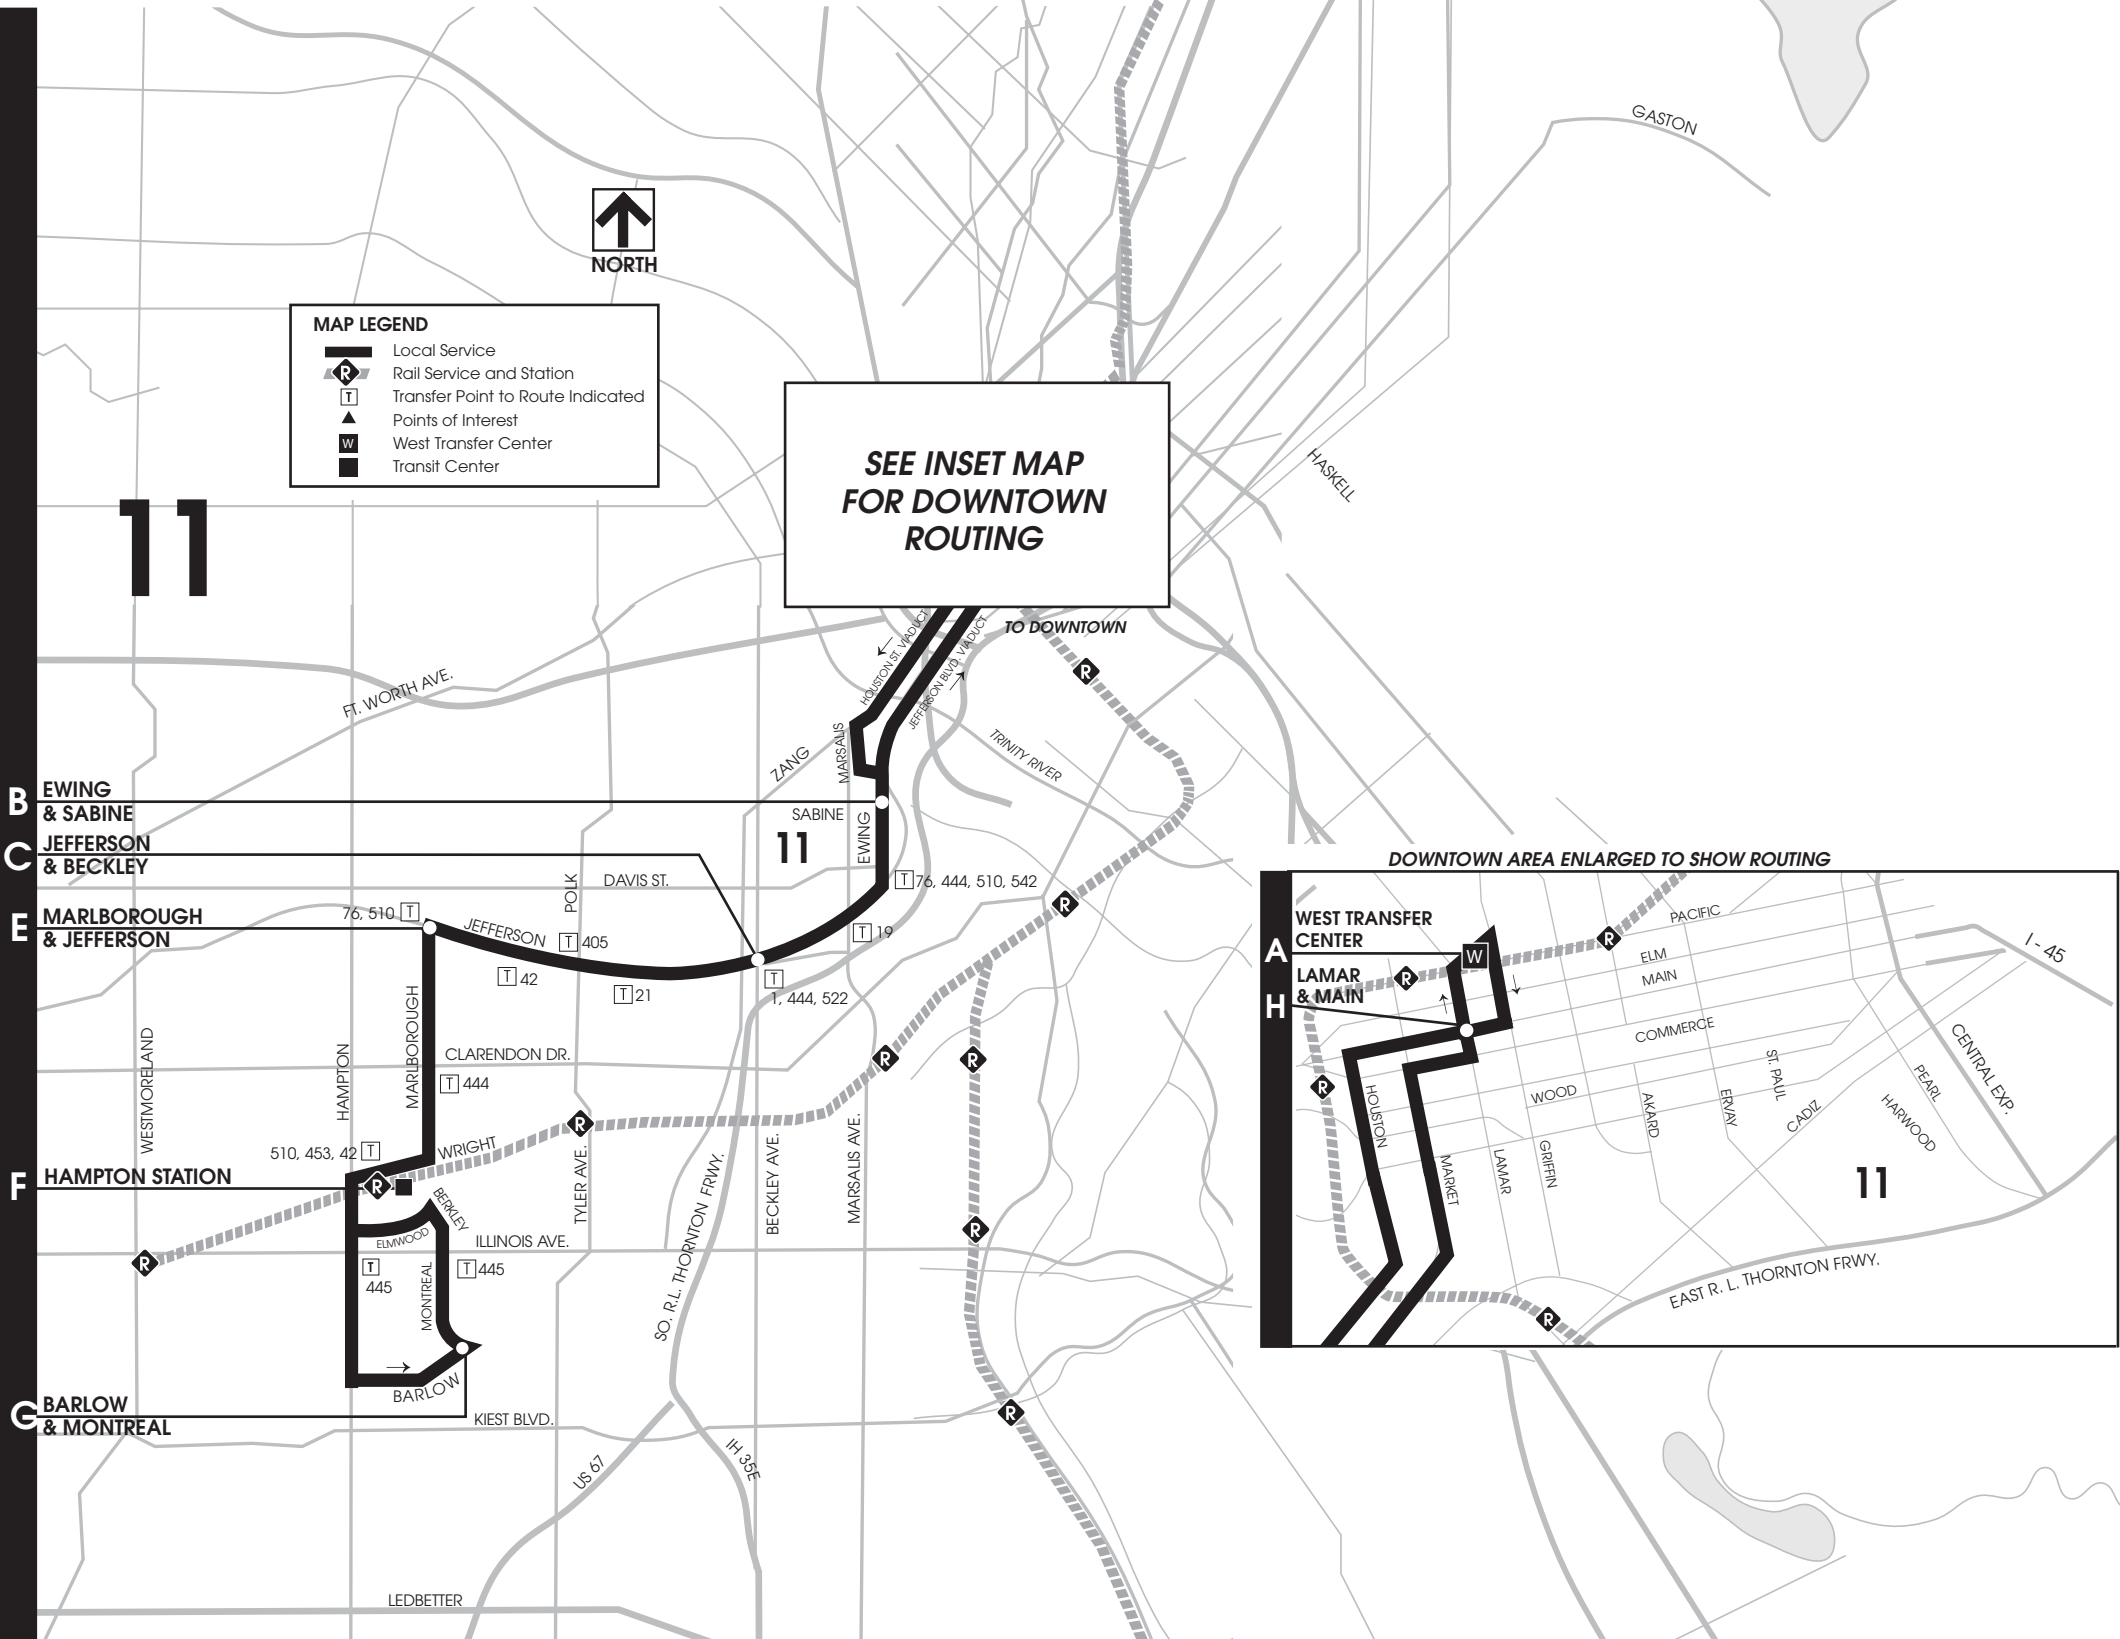

MAP LEGEND

-  Local Service
-  Rail Service and Station
-  Transfer Point to Route Indicated
-  Points of Interest
-  West Transfer Center
-  Transit Center

**SEE INSET MAP
FOR DOWNTOWN
ROUTING**

DOWNTOWN AREA ENLARGED TO SHOW ROUTING

11

**B
C**
EWING & SABINE
JEFFERSON & BECKLEY

E
MARLBOROUGH & JEFFERSON

F
HAMPTON STATION

G
BARLOW & MONTREAL

11

11