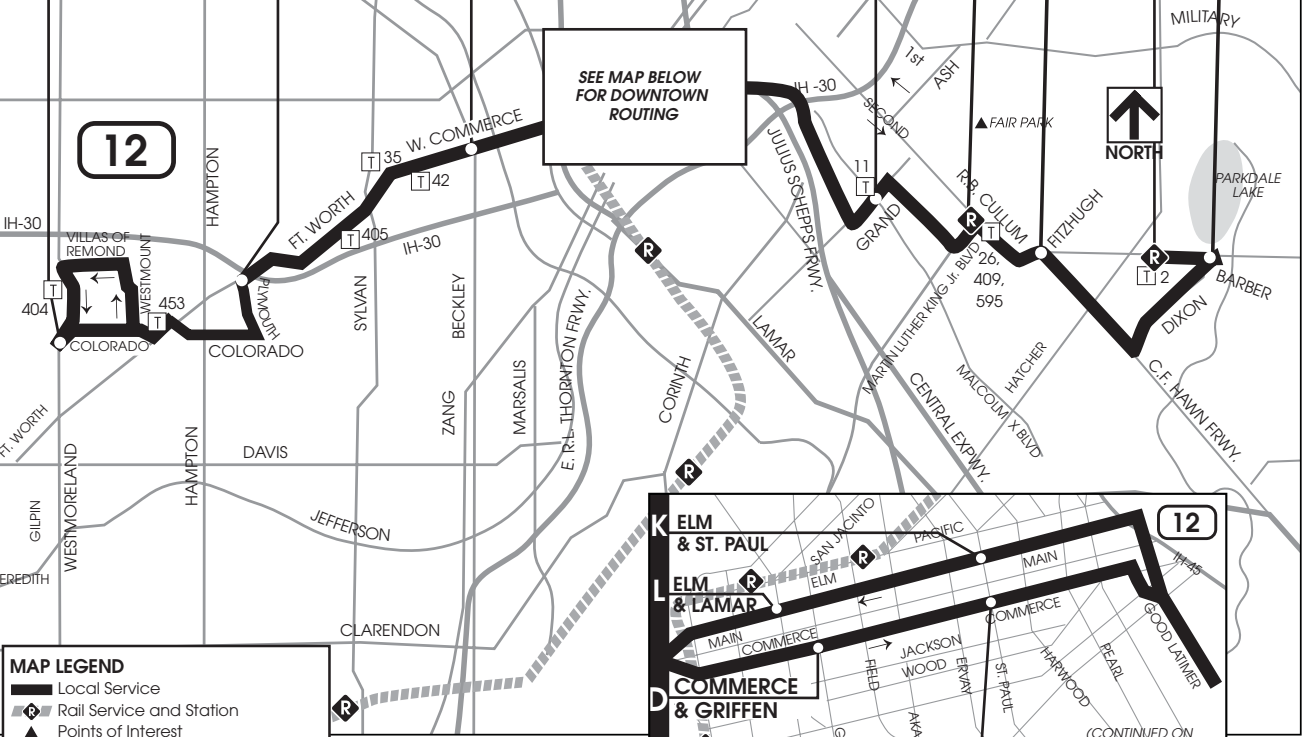

WESTMORELAND & COLORADO

FT. WORTH & PLYMOUTH

COMMERCE & BECKLEY

GRAND & MALCOLM X BLVD

J.B. JACKSON JR. STATION

2ND & FITZHUGH

HATCHER STATION

DIXON & BARBER

12

SEE MAP BELOW FOR DOWNTOWN ROUTING

MAP LEGEND

- Local Service
- Rail Service and Station
- Points of Interest
- Transit Center
- West Transfer Center
- Transfer Points To Routes Indicated

DOWNTOWN MAP ENLARGED TO SHOW ROUTING

(CONTINUED ON MAP BELOW)