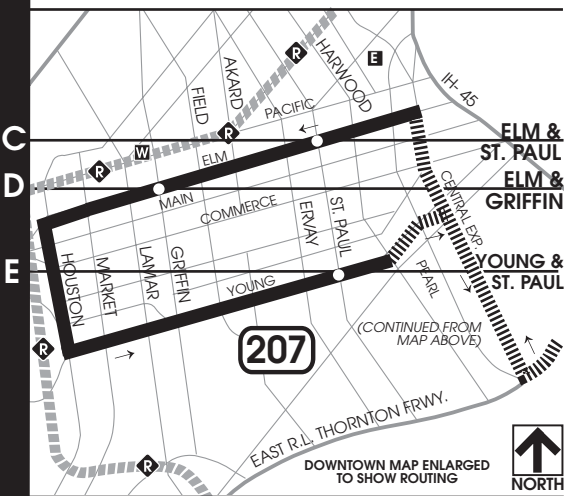

(PART OF MAP DELETED FOR EXPRESS SERVICE ON I-35)

MAP LEGEND

- Local Service
- Non Stop
- Rail Service & Station
- Points of Interest
- Park and Ride
- West Transfer Center
- East Transfer Center
- Select Trips

DOWNTOWN MAP ENLARGED TO SHOW ROUTING