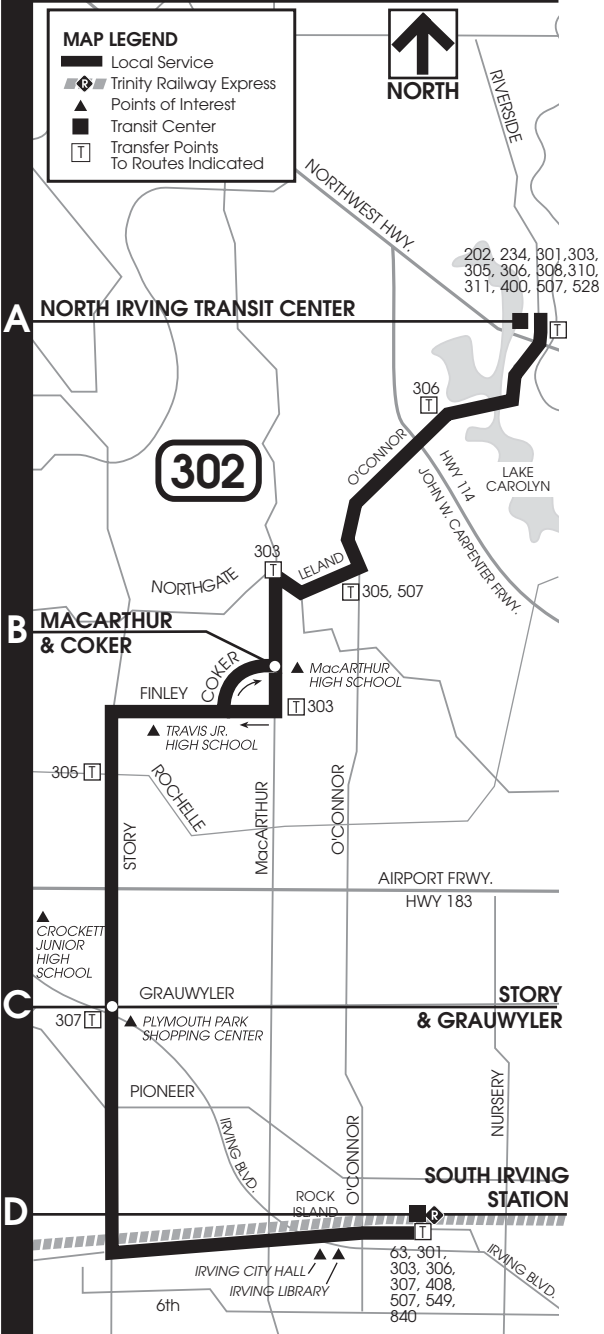

MAP LEGEND

- Local Service
- Trinity Railway Express
- Points of Interest
- Transit Center
- Transfer Points To Routes Indicated

202, 234, 301, 303,
305, 306, 308, 310,
311, 400, 507, 528

A NORTH IRVING TRANSIT CENTER

302

B MACARTHUR & COKER

C STORY & GRAUWYLER

D SOUTH IRVING STATION

63, 301,
303, 306,
307, 408,
507, 549,
840