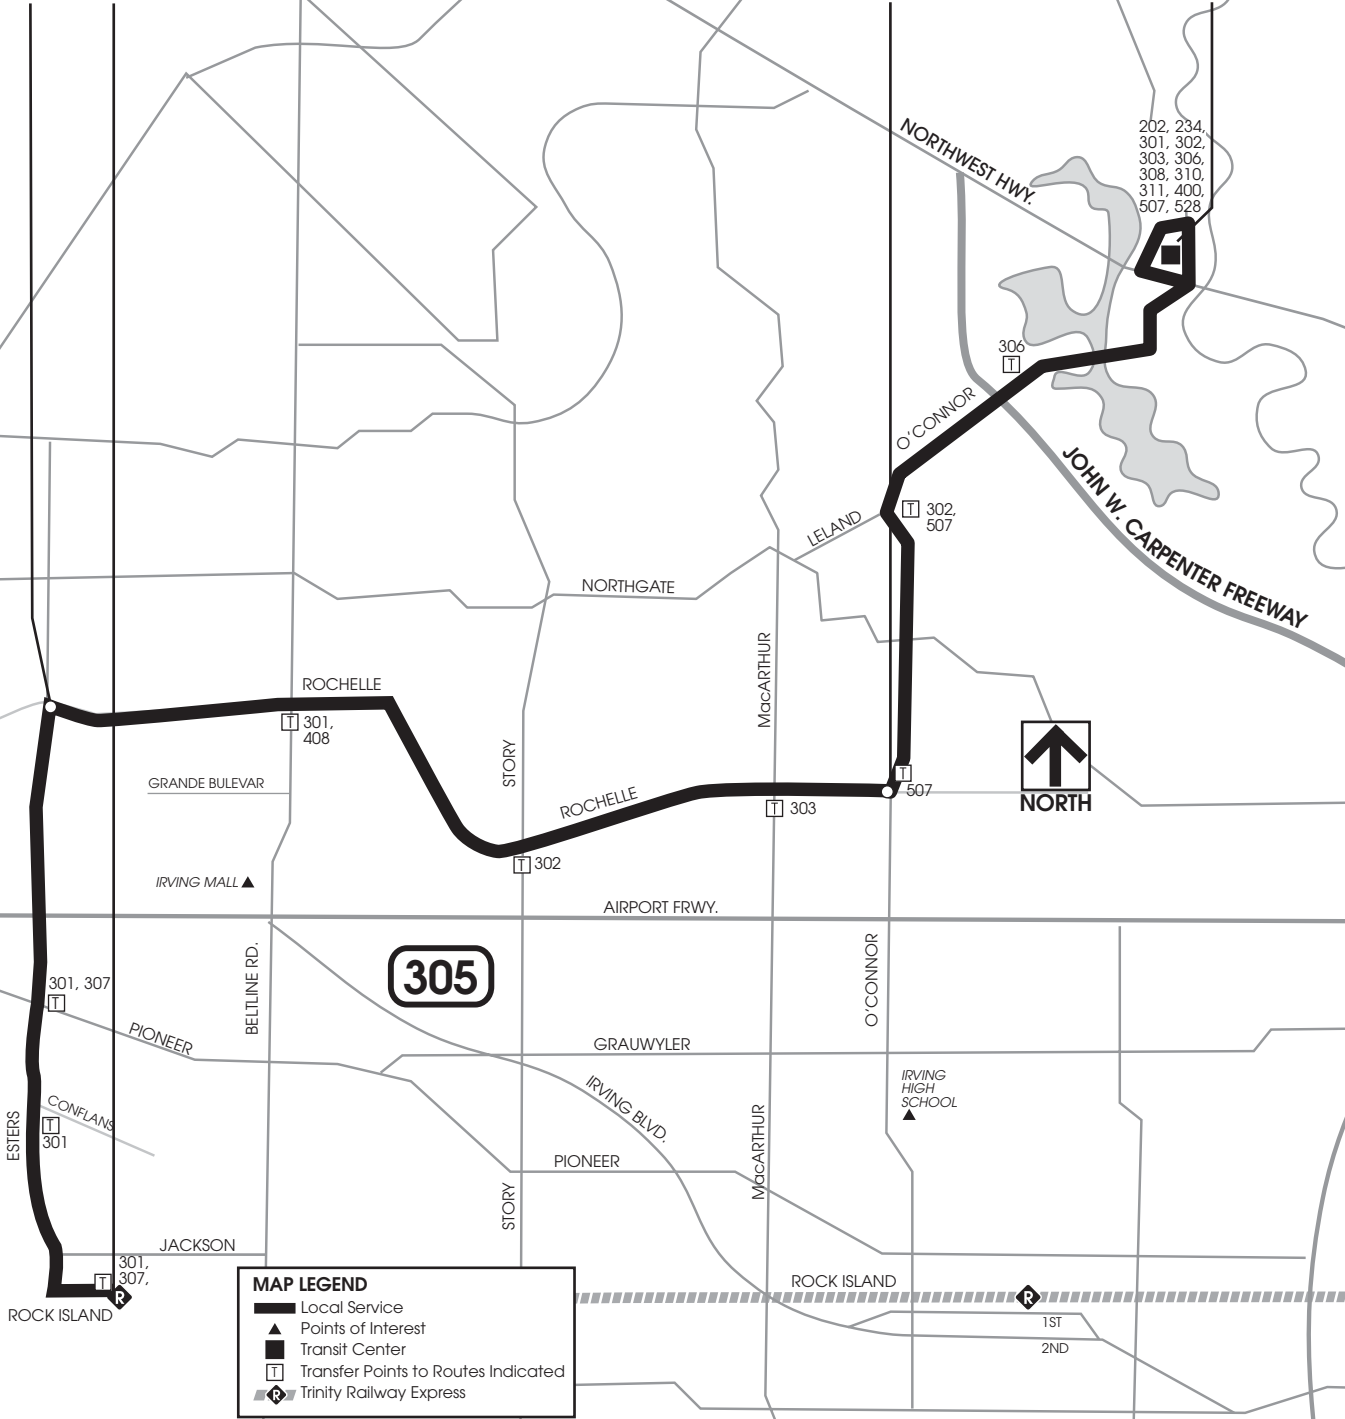

ROCHELLE & ESTERS
WEST IRVING STATION

O'CONNOR & ROCHELLE

NORTH IRVING TRANSIT CENTER

C D B A

202, 234,
301, 302,
303, 306,
308, 310,
311, 400,
507, 528

305

MAP LEGEND

- Local Service
- Points of Interest
- Transit Center
- Transfer Points to Routes Indicated
- Trinity Railway Express