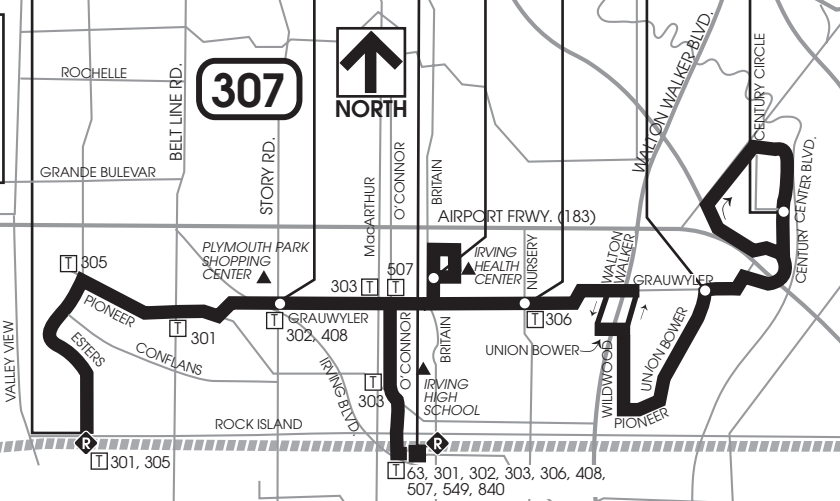

WEST IRVING STATION

GRAUWYLER & STORY RD

SOUTH IRVING STATION

BRITAIN & LANE

GRAUWYLER & NURSERY

GRAUWYLER & UNION BOWER

CENTURY CENTER BLVD. & CENTURY CIRCLE

A B C D E F G

**MAP LEGEND**

- Local Service
- Points of Interest
- Transfer Points to Routes Indicated
- Trinity Railway Express
- Transit Center

307

T 305

T 301

T 302, 408

T 303

T 507