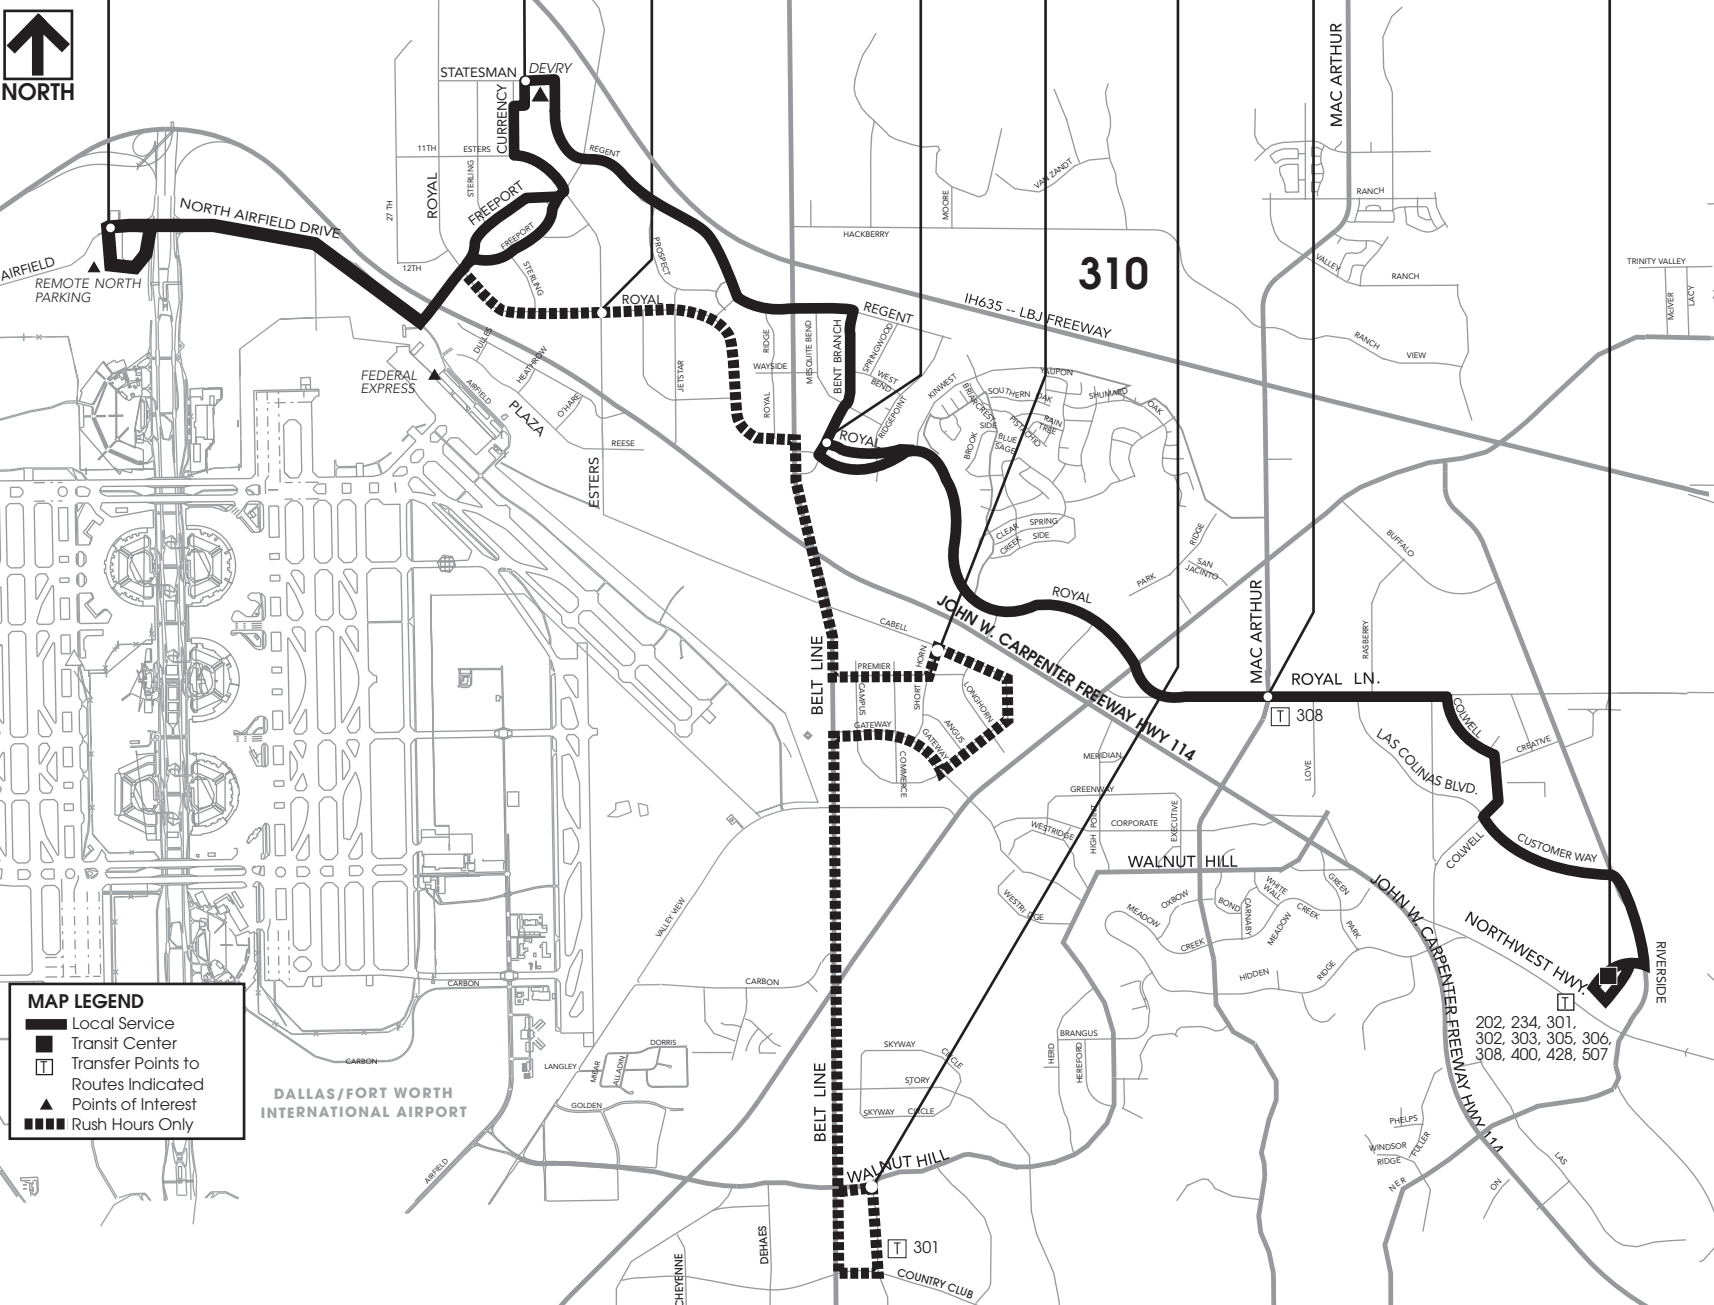

DFW NORTH REMOTE PARKING

DEVRY

ROYAL LANE & ESTERS

ROYAL LANE & BENT BRANCH

PREMIER & SHORTHORN

WALNUT HILL & PLEASANT RUN

ROYAL LANE & MACARTHUR

NORTH IRVING TRANSIT CENTER

E D F C G H B A

**MAP LEGEND**

- Local Service
- Transit Center
- Transfer Points to
- Routes Indicated
- Points of Interest
- Rush Hours Only

DALLAS/FORT WORTH INTERNATIONAL AIRPORT

310

IH635 -- LBJ FREEWAY

JOHN W. CARPENTER FREEWAY HWY 114

T 308

NORTHWEST HWY.

202, 234, 301, 302, 303, 305, 306, 308, 400, 428, 507

T 301

WALNUT HILL COUNTRY CLUB