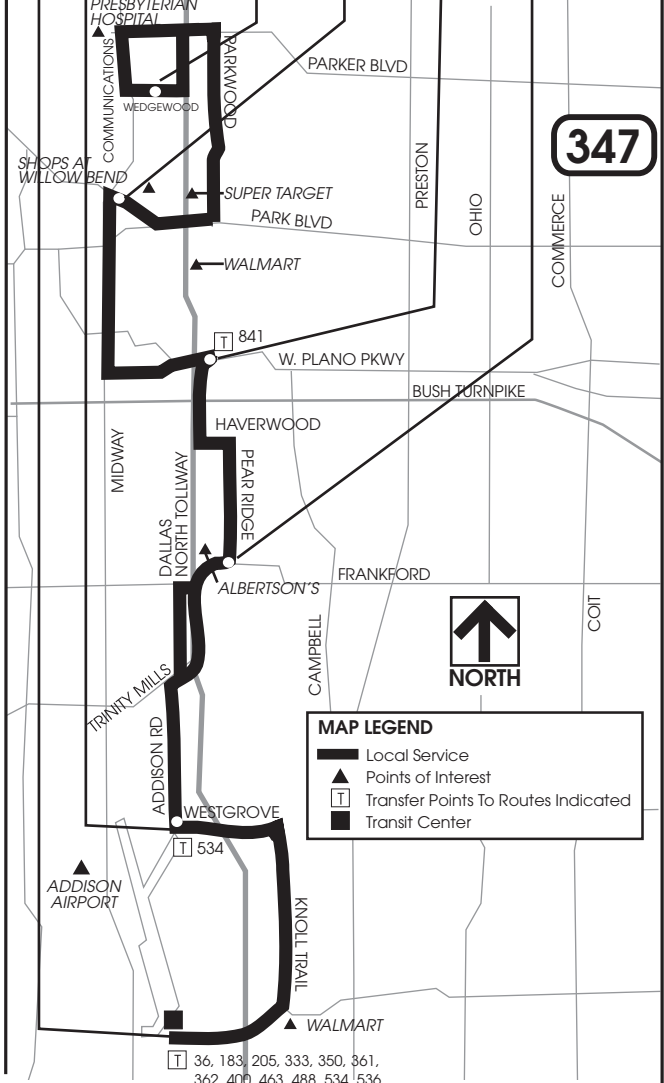

ADDISON
TRANSIT CENTER
WEST GROVE
& ADDISON RD.

WEDGEWOOD
& COMMUNICATIONS
PLANO PKWY.
& CHAPEL HILL RD.

DALLAS N. TOLLWAY
& PLANO PKWY.

FRANKFORD
& PEAR RIDGE

A B F E D C

MAP LEGEND

- Local Service
- Points of Interest
- Transfer Points To Routes Indicated
- Transit Center

T 36, 183, 205, 333, 350, 361, 362, 400, 463, 488, 534, 536