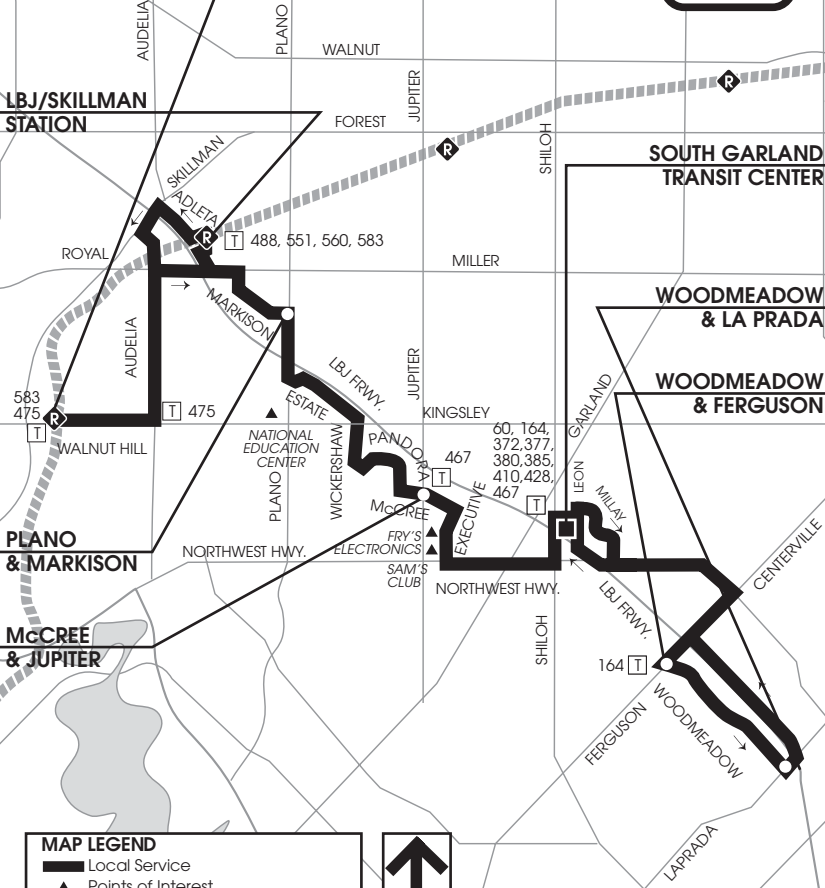

374

A

LAKE HIGHLANDS
STATION

B

LBJ/SKILLMAN
STATION

C

PLANO
& MARKISON

D

MCCREE
& JUPITER

E

SOUTH GARLAND
TRANSIT CENTER

F

WOODMEADOW
& LA PRADA

G

WOODMEADOW
& FERGUSON

MAP LEGEND

-  Local Service
-  Points of Interest
-  Transfer Points To Routes Indicated
-  Transit Center
-  Rail Service & Station