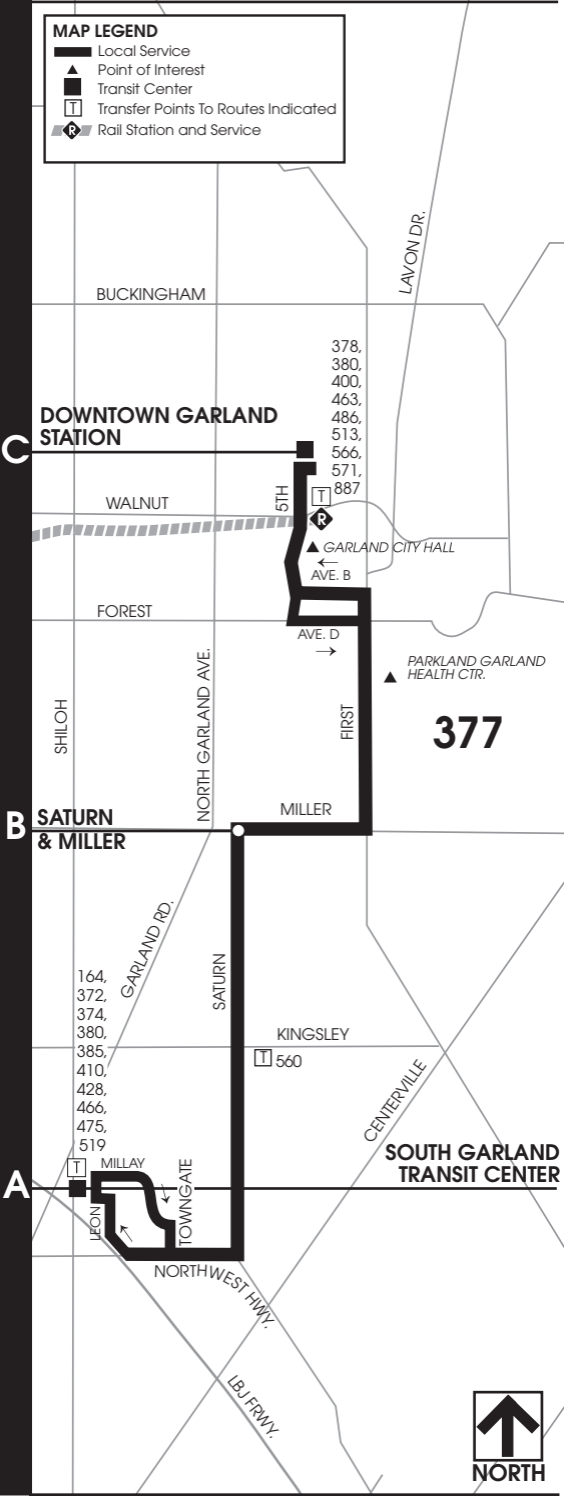

MAP LEGEND

- Local Service
- Point of Interest
- Transit Center
- Transfer Points To Routes Indicated
- Rail Station and Service

377

T 560