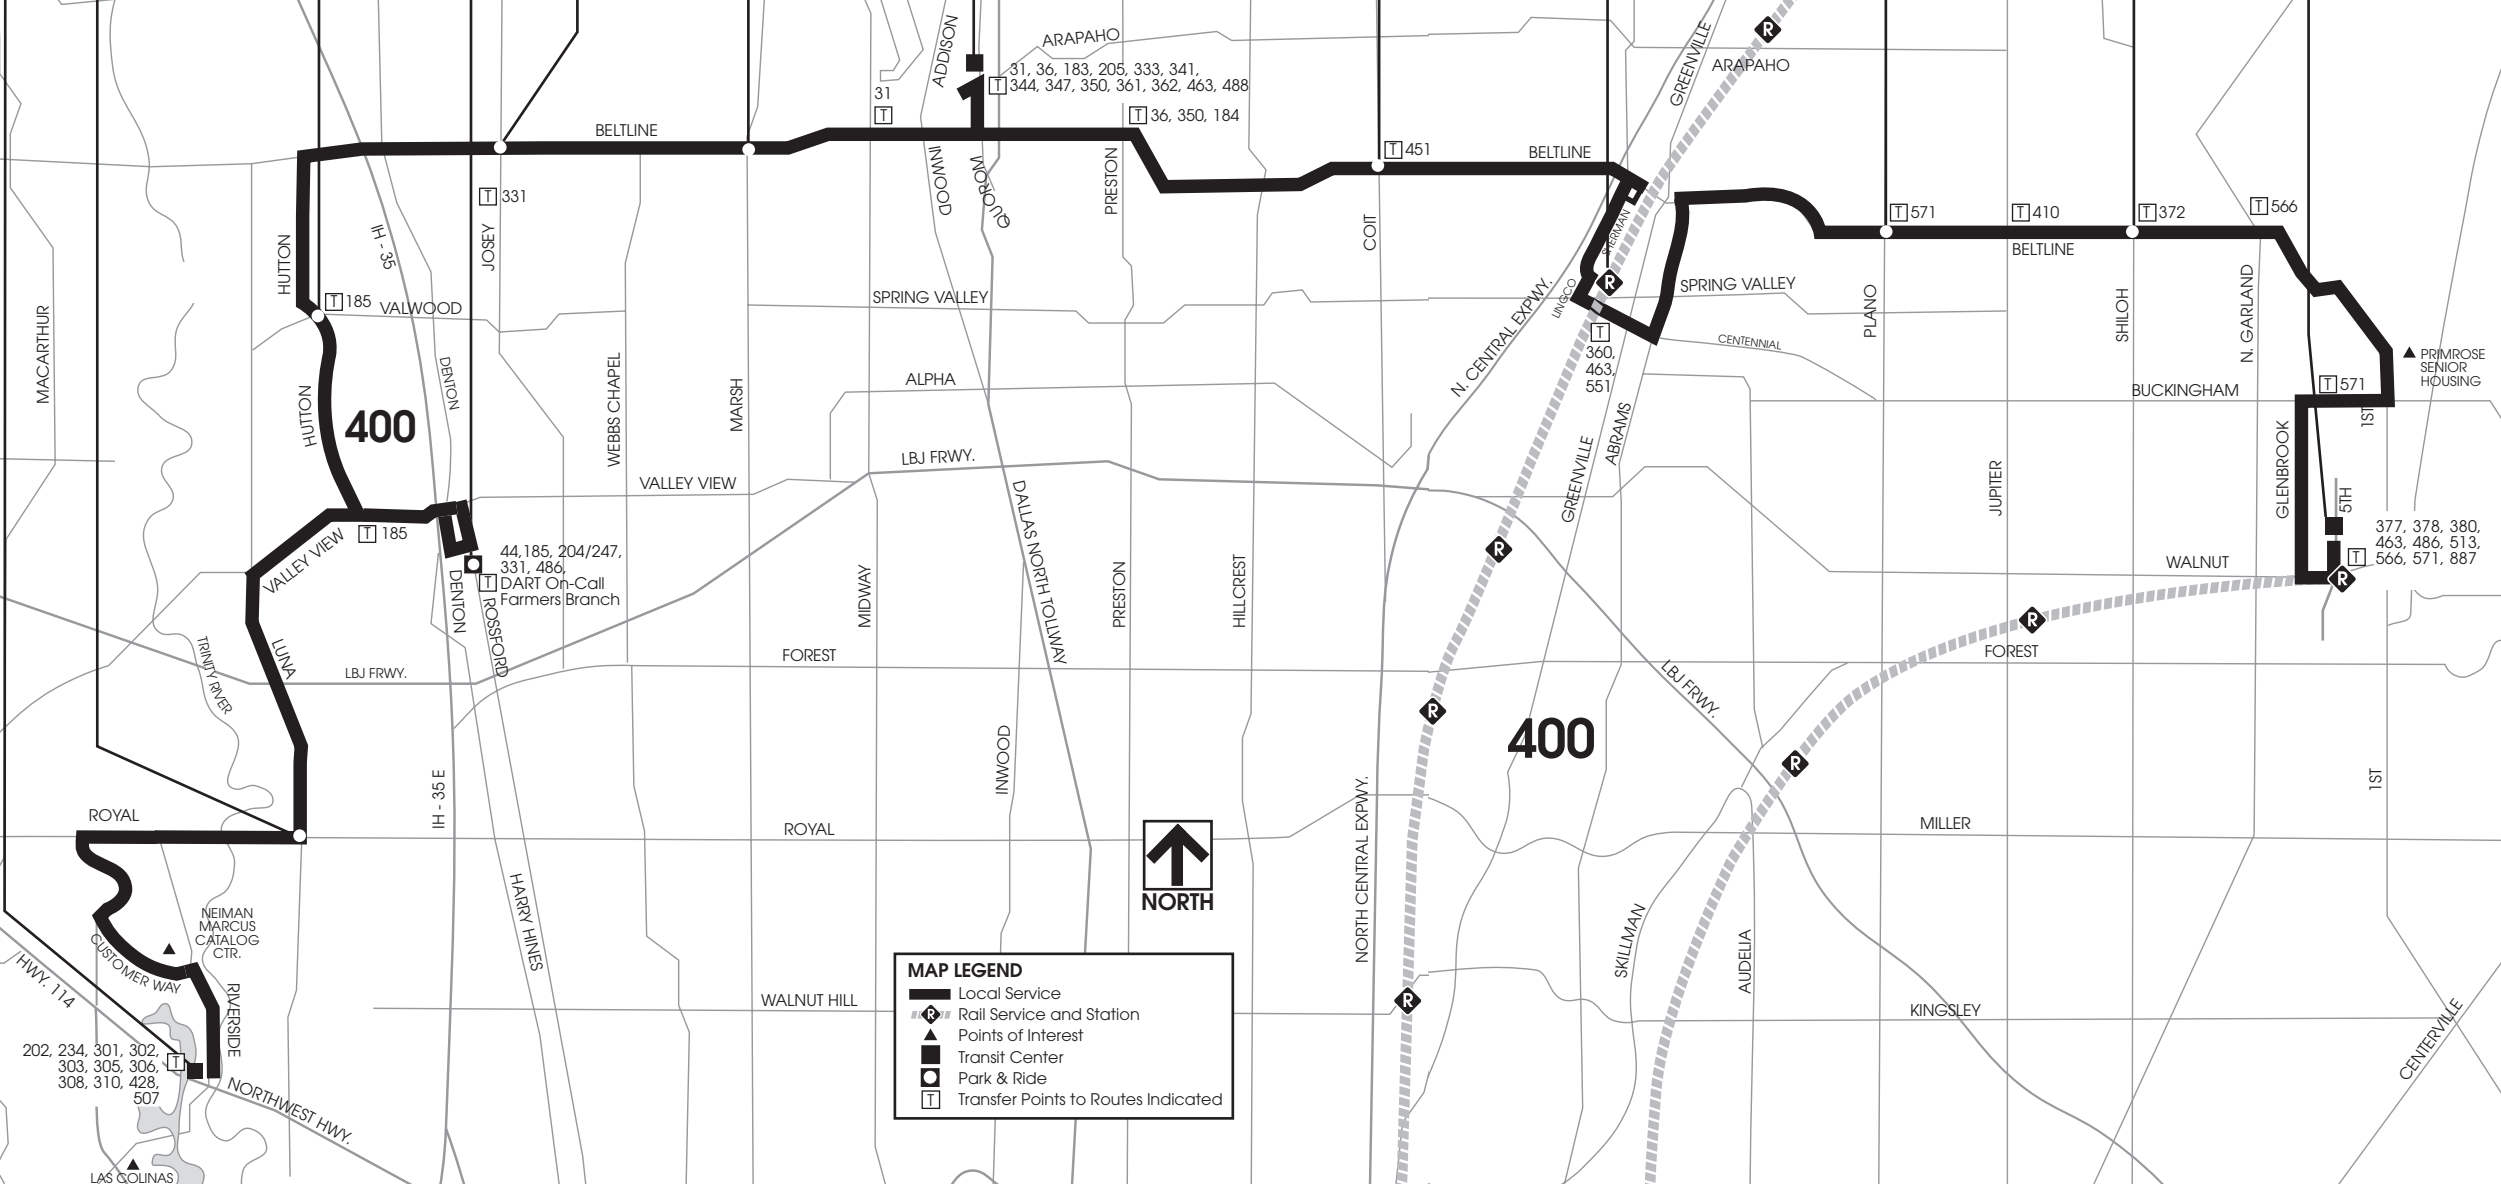

NORTH IRVING TRANSIT CENTER
 ROYAL & LUNA
 HUTTON & VALWOOD
 FARMERS BRANCH PARK & RIDE
 BELTLINE & JOSEY
 BELTLINE & MARSH
 ADDISON TRANSIT CENTER
 BELTLINE & COIT
 SPRING VALLEY STATION
 BELTLINE & PLANO
 BELTLINE & SHILOH
 DOWNTOWN GARLAND STATION

A B C L D E F G H I J K

MAP LEGEND

- Local Service
- Rail Service and Station
- Points of Interest
- Transit Center
- Park & Ride
- Transfer Points to Routes Indicated

202, 234, 301, 302,
 303, 305, 306,
 308, 310, 428,
 507

44, 185, 204/247,
 331, 486,
 DART On-Call
 Farmers Branch

31, 36, 183, 205, 333, 341,
 344, 347, 350, 361, 362, 463, 488

360,
 463,
 551

377, 378, 380,
 463, 486, 513,
 566, 571, 887

400

400