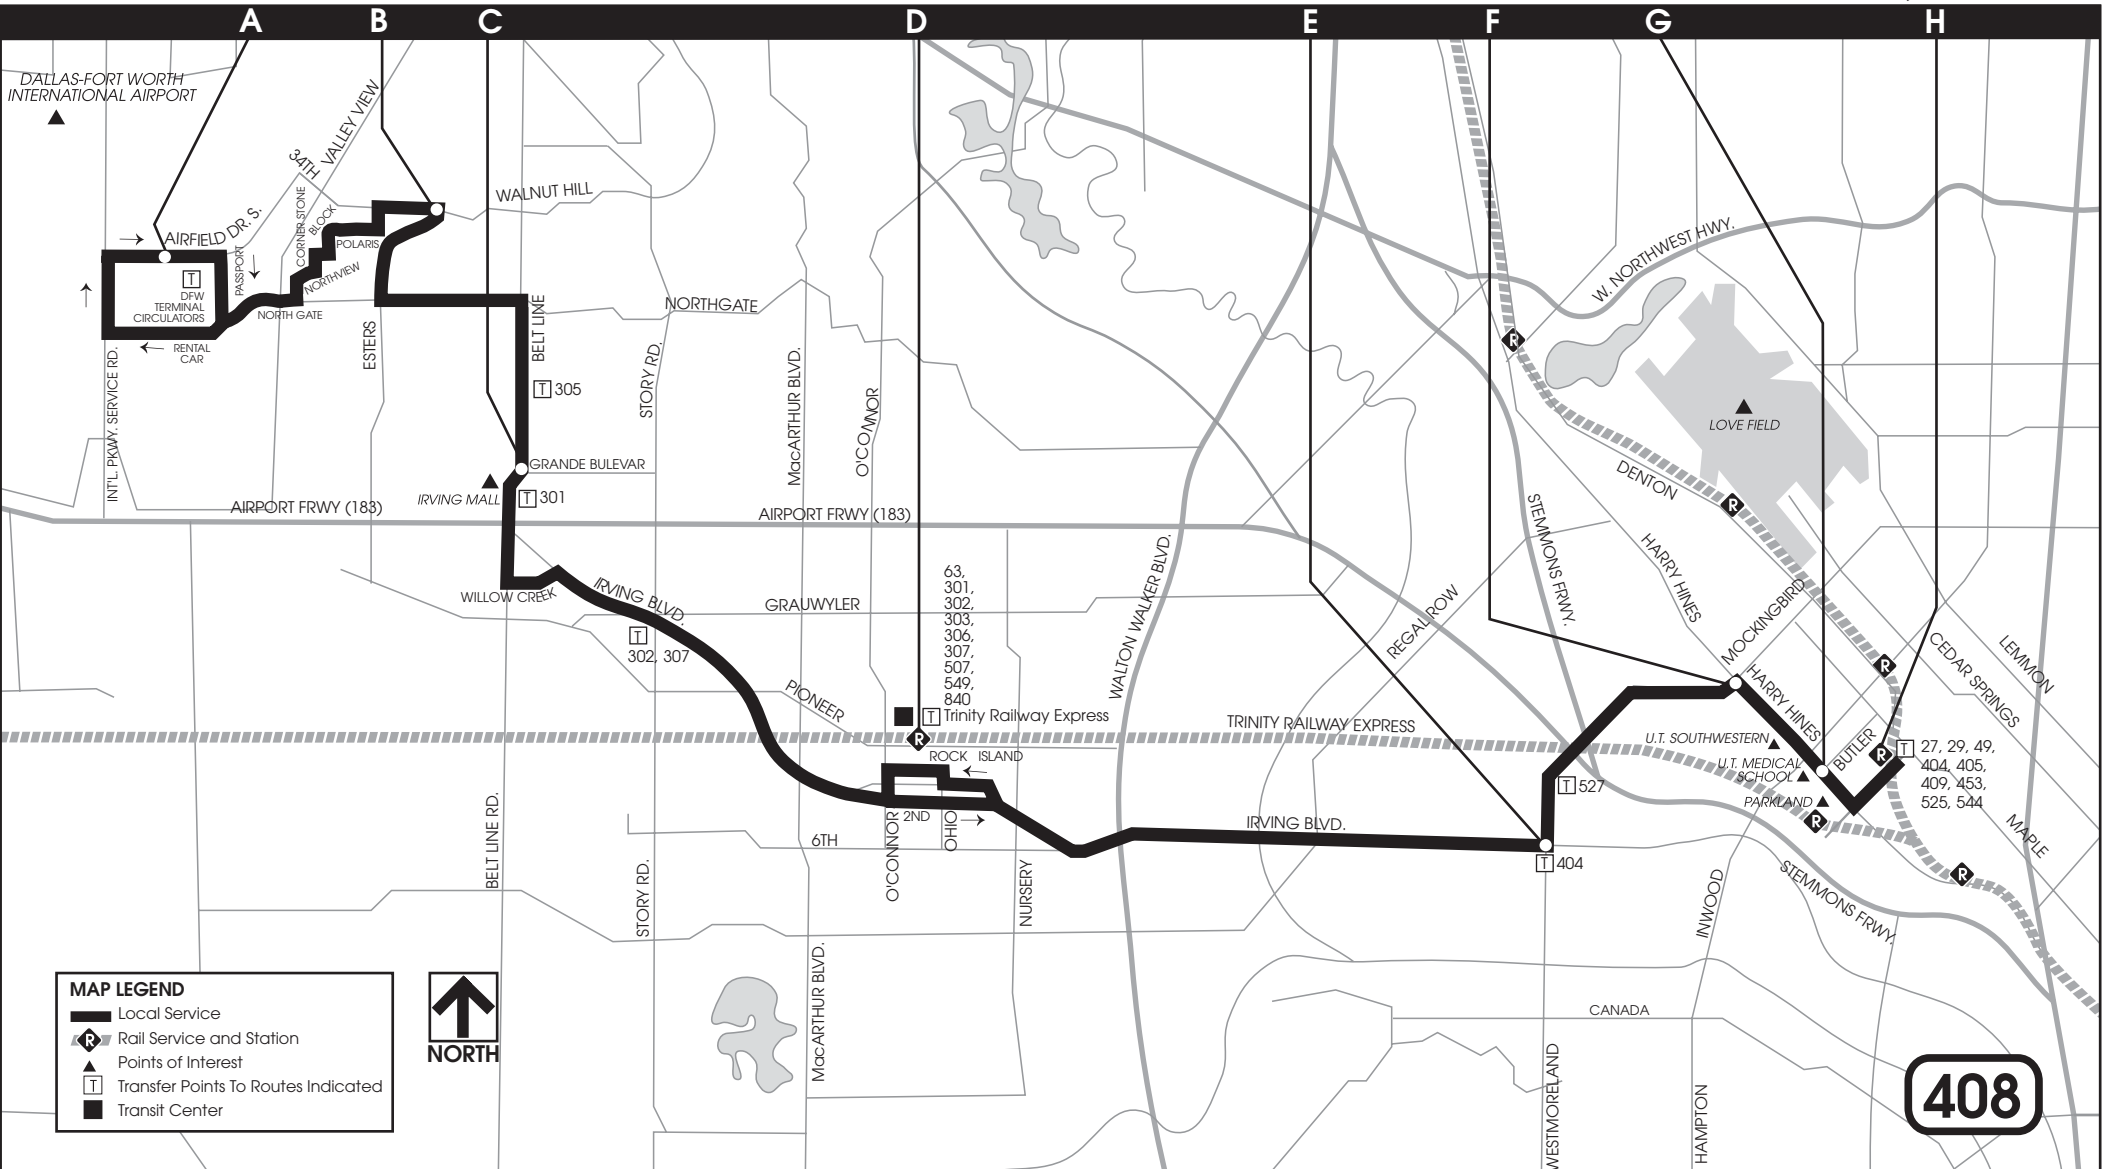

DFW REMOTE SOUTH PARKING
 WALNUT HILL & ESTERS
 BELTLINE & GRANDE BOULEVAR
 SOUTH IRVING STATION
 IRVING BLVD. & MOCKINGBIRD
 HARRY HINES & MOCKINGBIRD
 HARRY HINES & BUTLER
 SOUTHWESTERN MEDICAL DISTRICT/PARKLAND STATION

MAP LEGEND

- Local Service
- Rail Service and Station
- Points of Interest
- Transfer Points To Routes Indicated
- Transit Center

408

63, 301, 302, 303, 306, 307, 507, 549, 840

27, 29, 49, 404, 405, 409, 453, 525, 544