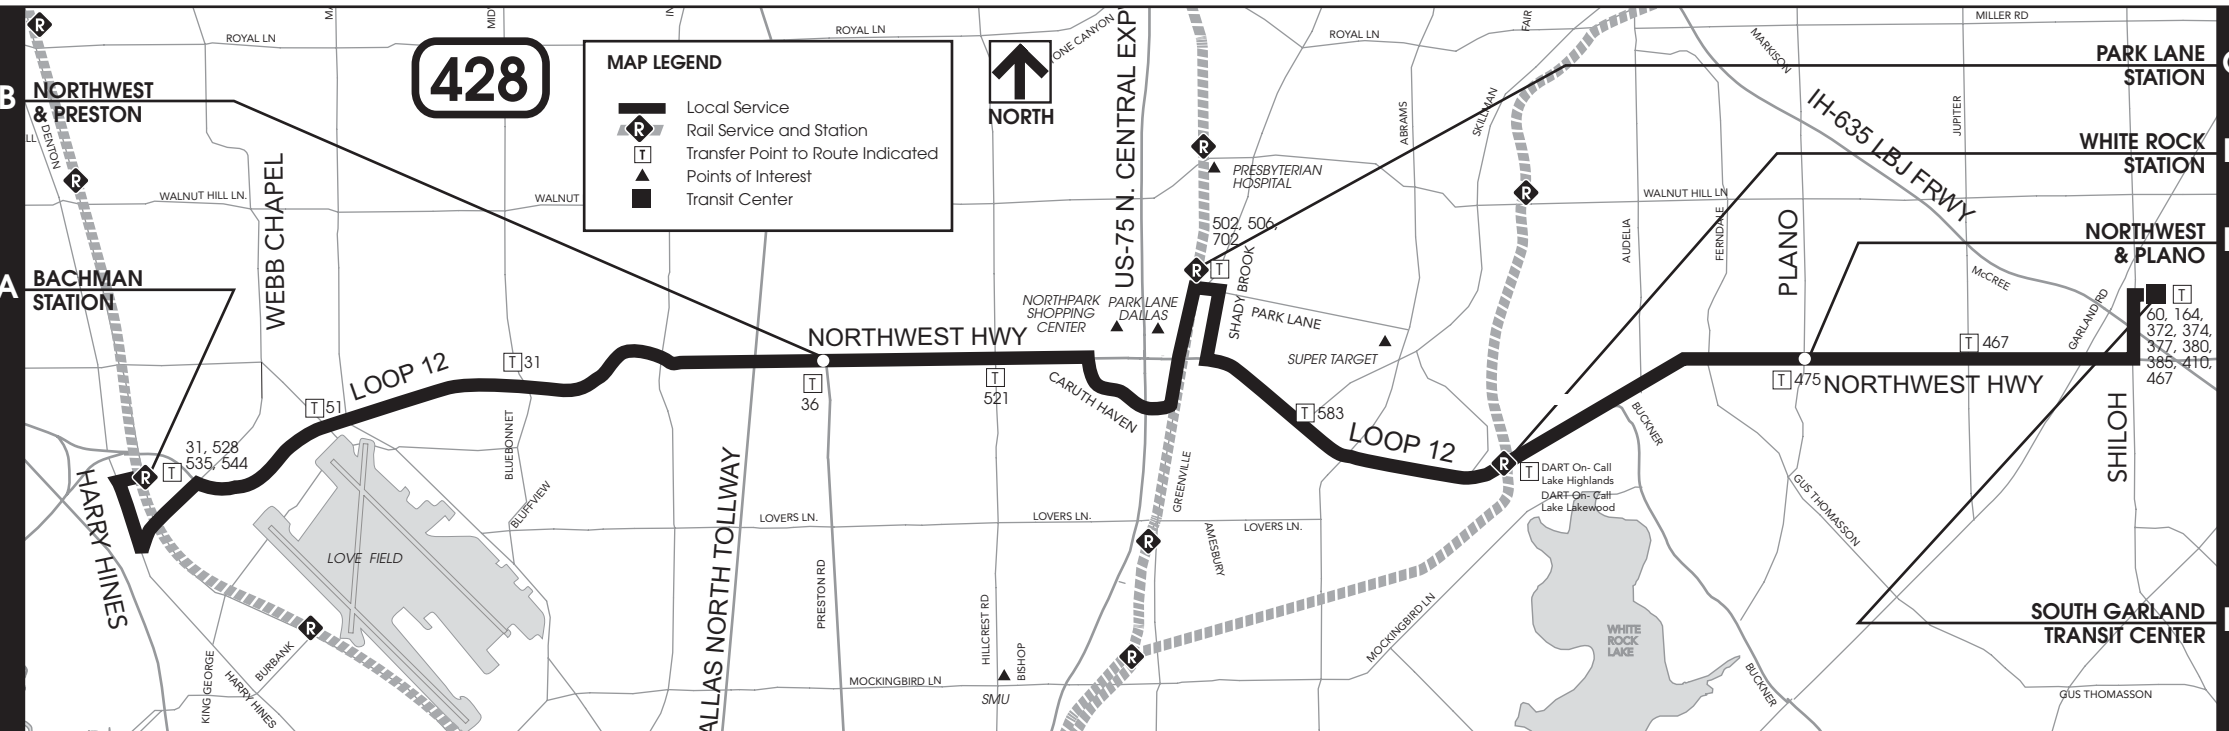

428

MAP LEGEND

- Local Service
- Rail Service and Station
- Transfer Point to Route Indicated
- Points of Interest
- Transit Center

A
B

C
D
E
F