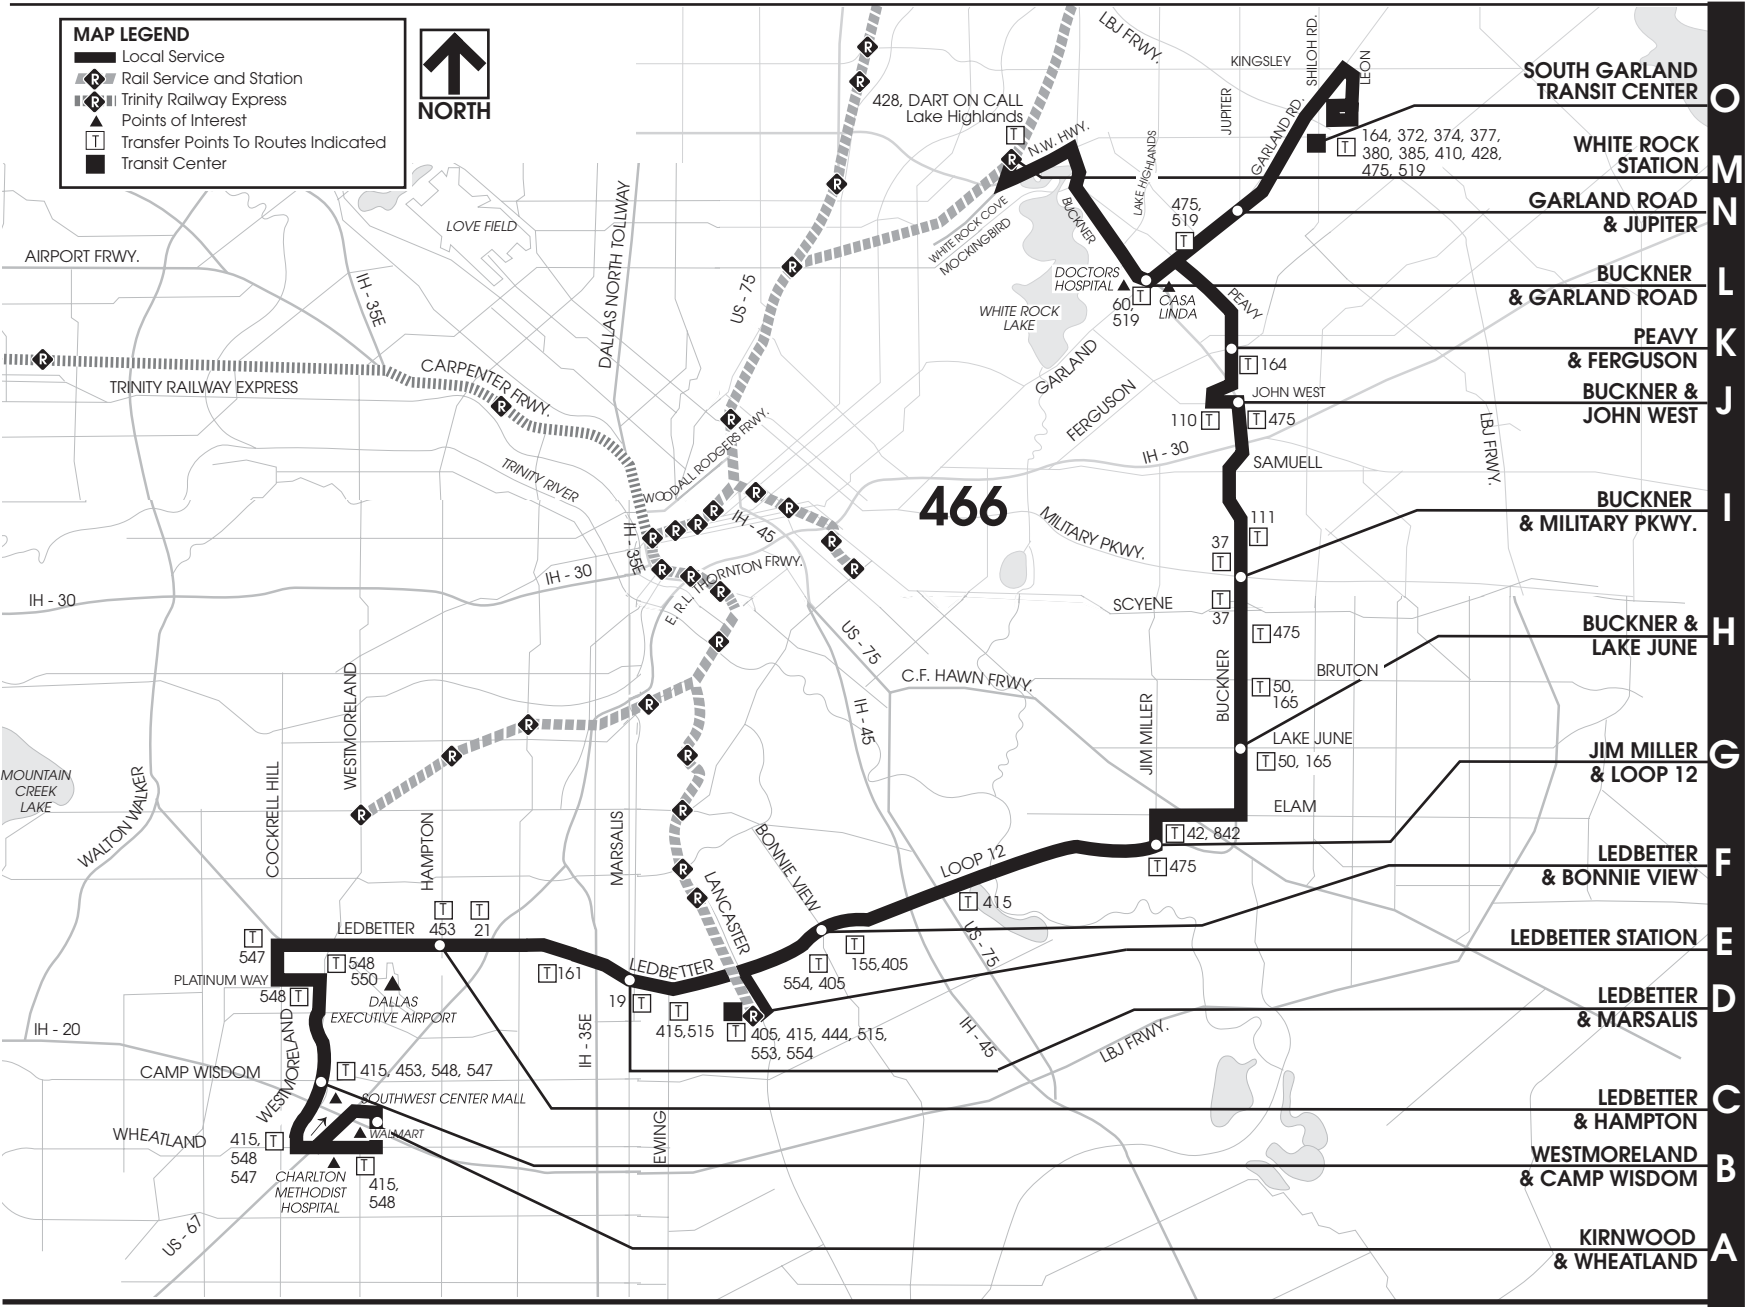

**MAP LEGEND**

- Local Service
- Rail Service and Station
- Trinity Railway Express
- Points of Interest
- Transfer Points To Routes Indicated
- Transit Center

466

- SOUTH GARLAND TRANSIT CENTER
- WHITE ROCK STATION
- GARLAND ROAD & JUPITER
- BUCKNER & GARLAND ROAD
- PEAVY & FERGUSON
- BUCKNER & JOHN WEST
- BUCKNER & MILITARY PKWY.
- BUCKNER & LAKE JUNE
- JIM MILLER & LOOP 12
- LEDBETTER & BONNIE VIEW
- LEDBETTER STATION
- LEDBETTER & MARSALIS
- LEDBETTER & HAMPTON
- WESTMORELAND & CAMP WISDOM
- KIRNWOOD & WHEATLAND