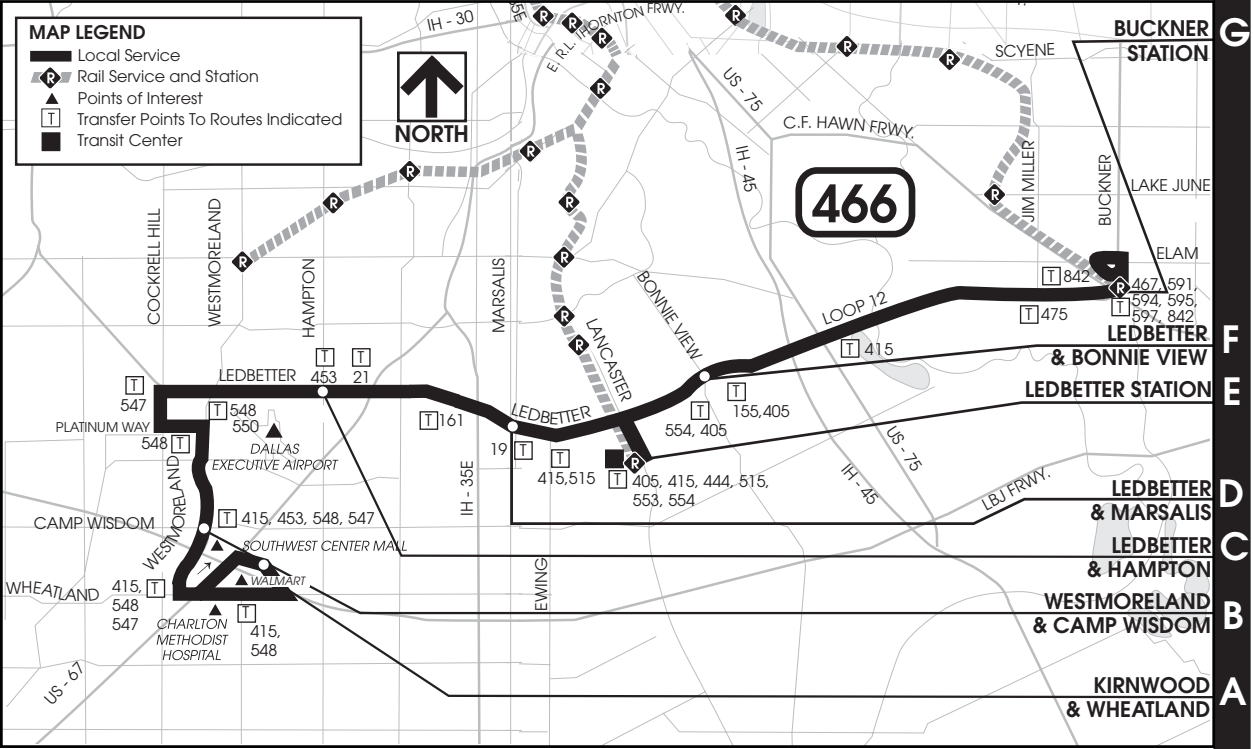

# MAP LEGEND

- Local Service
- Rail Service and Station
- Points of Interest
- Transfer Points To Routes Indicated
- Transit Center

BUCKNER STATION

LAKE JUNE

ELAM

LEDBETTER & BONNIE VIEW

LEDBETTER STATION

LEDBETTER & MARSALIS

LEDBETTER & HAMPTON

WESTMORELAND & CAMP WISDOM

KIRNWOOD & WHEATLAND

G  
F  
E  
D  
C  
B  
A