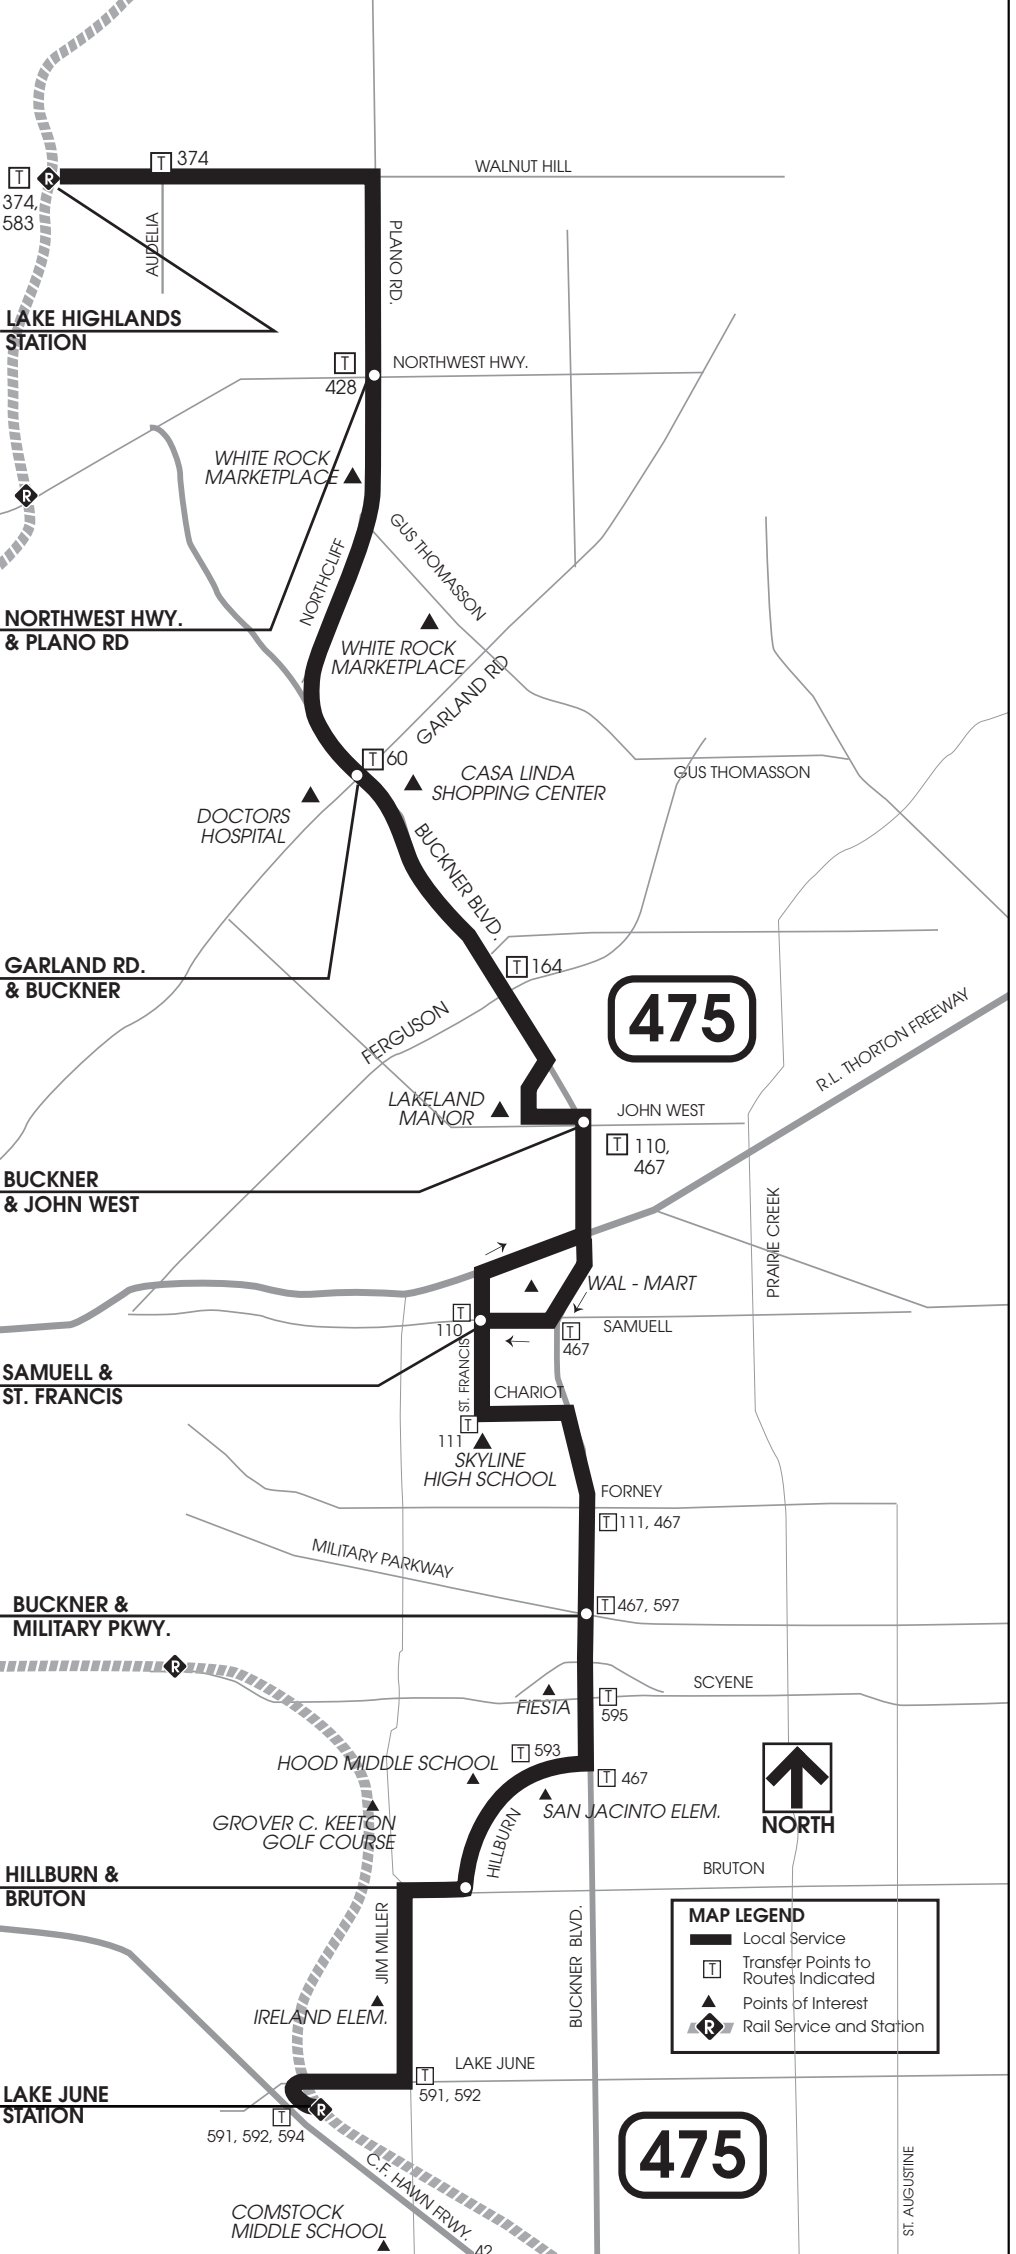

H
G
F
E
D
C
B
A

475

475

MAP LEGEND

- Local Service
- Transfer Points to Routes Indicated
- Points of Interest
- Rail Service and Station

ST. AUGUSTINE