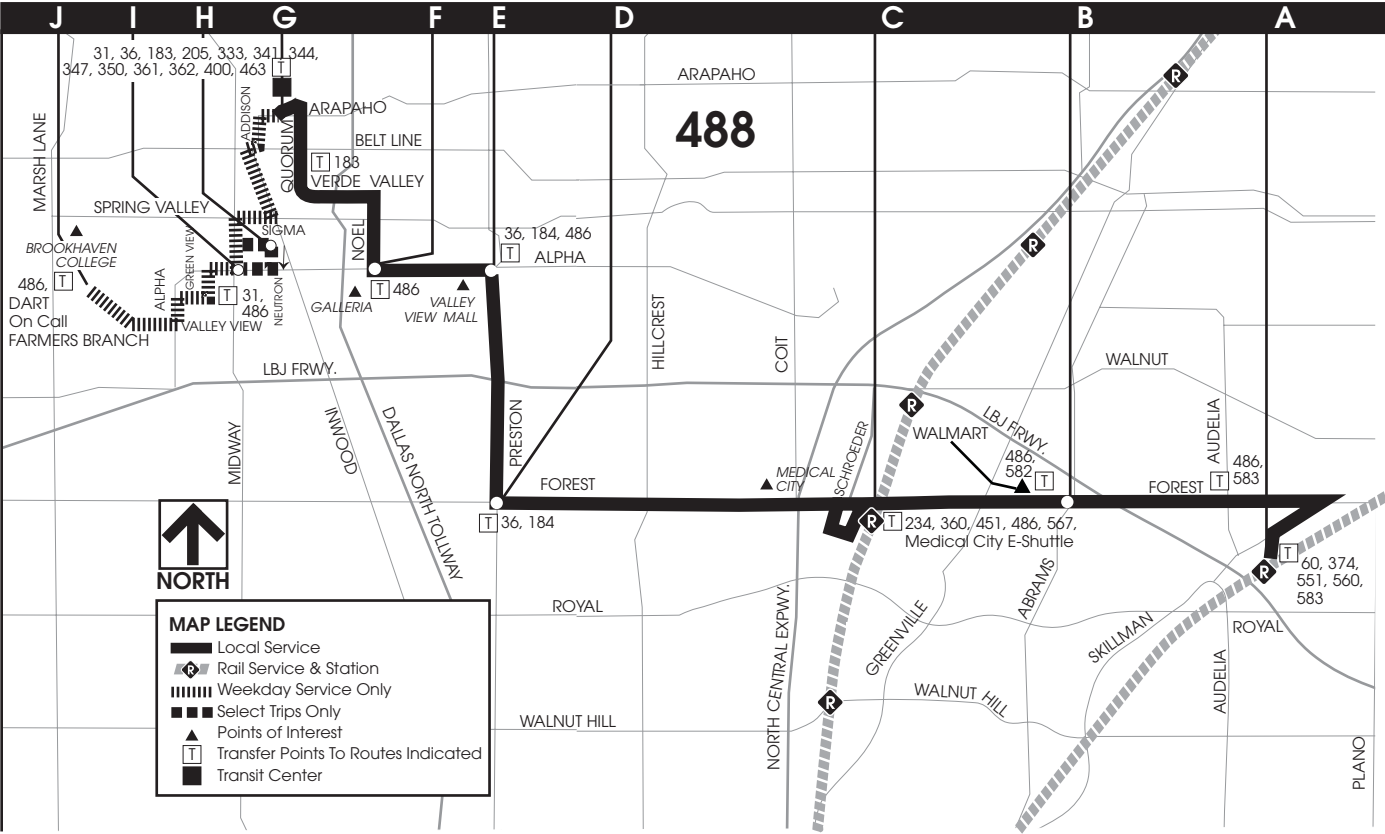

BROOKHAVEN COLLEGE
 ALPHA & MIDWAY
 SIGMA & NEUTRON
 ADDISON TRANSIT CENTER
 ALPHA & NOEL
 PRESTON & ALPHA
 PRESTON & FOREST
 FOREST LANE STATION
 FOREST & ABRAMS
 LBJ/SKILLMAN STATION

MAP LEGEND

- Local Service
- Rail Service & Station
- Weekday Service Only
- Select Trips Only
- Points of Interest
- Transfer Points To Routes Indicated
- Transit Center