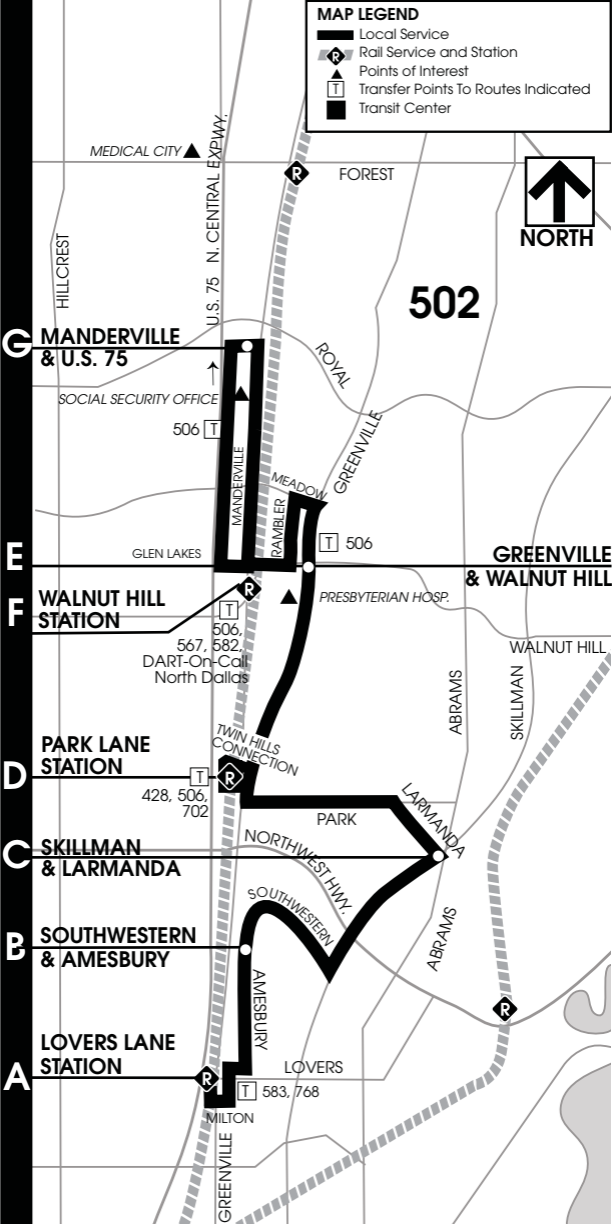

### MAP LEGEND

- Local Service
- Rail Service and Station
- Points of Interest
- Transfer Points To Routes Indicated
- Transit Center

G  
E  
F  
D  
C  
B  
A

502

MEDICAL CITY ▲  
FOREST  
HILLCREST  
U.S. 75 N. CENTRAL EXPWY.  
MANDERVILLE & U.S. 75  
SOCIAL SECURITY OFFICE  
506 T  
GLEN LAKES  
WALNUT HILL STATION  
PRESBYTERIAN HOSP.  
506, 567, 582, DART-On-Call North Dallas  
PARK LANE STATION  
TWIN HILLS CONNECTION  
428, 506, 702 T  
SKILLMAN & LARMANDA  
NORTHWEST HWY.  
SOUTHWESTERN  
SOUTHWESTERN & AMESBURY  
AMESBURY  
LOVERS LANE STATION  
LOVERS  
MILTON  
GREENVILLE  
ROYAL  
GREENVILLE  
MEADOW  
RAMBLER  
PARK  
LARMANDA  
ABRAMS  
SKILLMAN  
WALNUT HILL  
ABRAMS