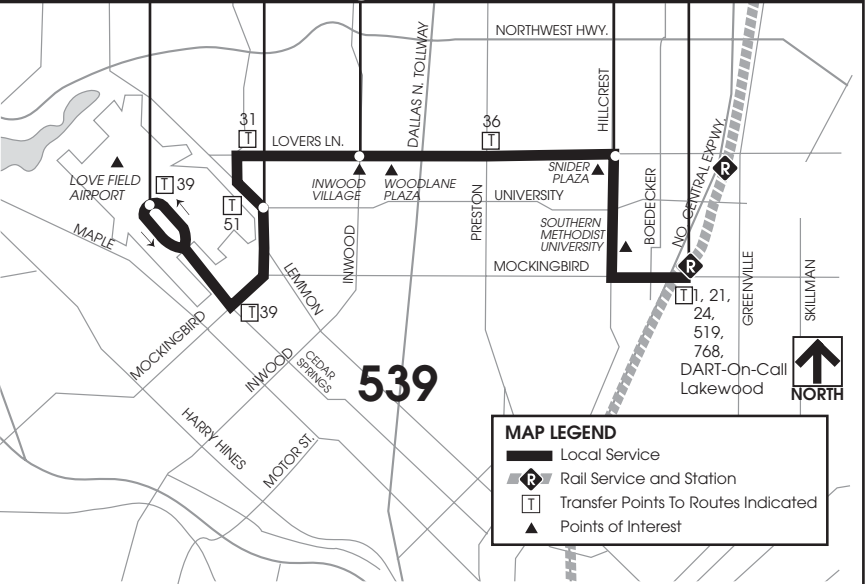

LOVE FIELD AIRPORT

LEMMON & UNIVERSITY

INWOOD & LOVERS LANE

LOVERS LANE & HILLCREST

MOCKINGBIRD STATION

A

B

C

D

E

539

**MAP LEGEND**

-  Local Service
-  Rail Service and Station
-  Transfer Points To Routes Indicated
-  Points of Interest

T 1, 21, 24, 519, 768, DART-On-Call Lakewood