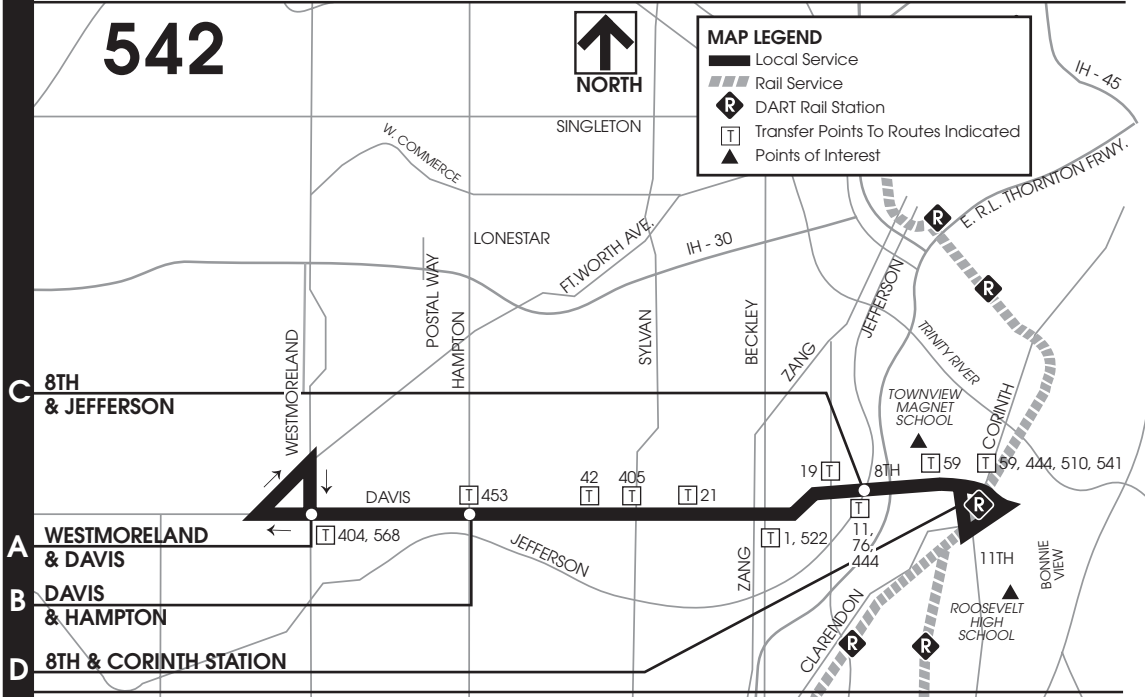

542

MAP LEGEND

- Local Service
- Rail Service
- DART Rail Station
- Transfer Points To Routes Indicated
- Points of Interest

C

8TH
& JEFFERSON

A

WESTMORELAND
& DAVIS

B

DAVIS
& HAMPTON

D

8TH & CORINTH STATION

W. COMMERCE

SINGLETON

LONESTAR

FT. WORTH AVE.

IH - 30

WESTMORELAND

POSTAL WAY
HAMPTON

SYLVAN

BECKLEY

ZANG

JEFFERSON

TRINITY RIVER

CORINTH

T 405

T 21

T 19

T 8TH

T 59

T 59, 444, 510, 541

T 404, 568

JEFFERSON