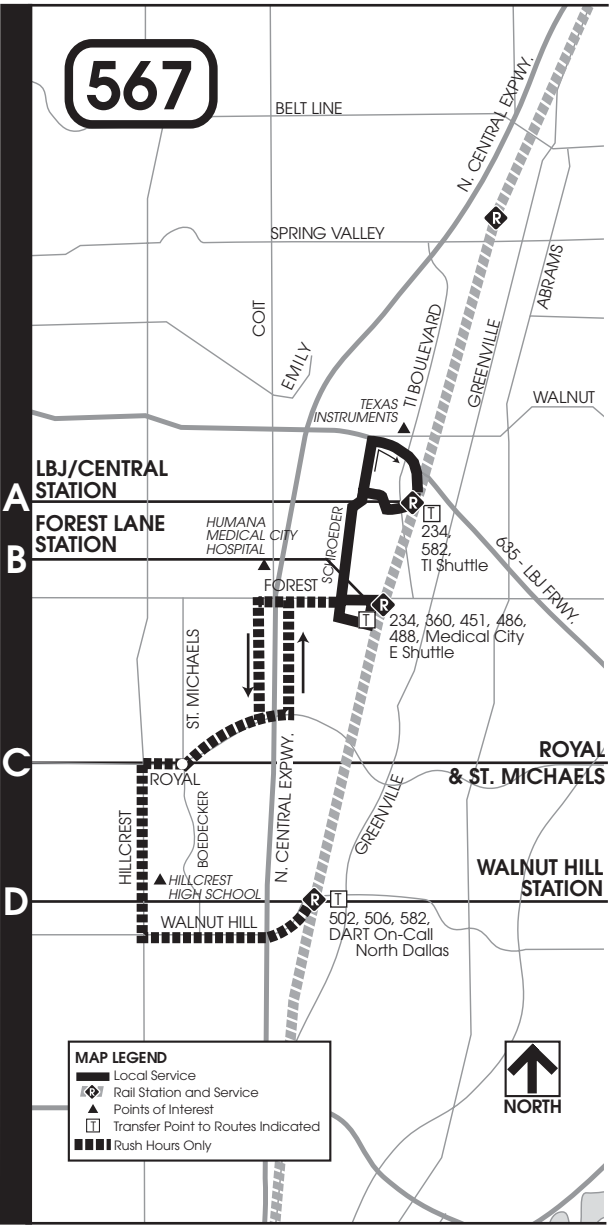

# 567

### MAP LEGEND

- Local Service
- Rail Station and Service
- Points of Interest
- Transfer Point to Routes Indicated
- Rush Hours Only