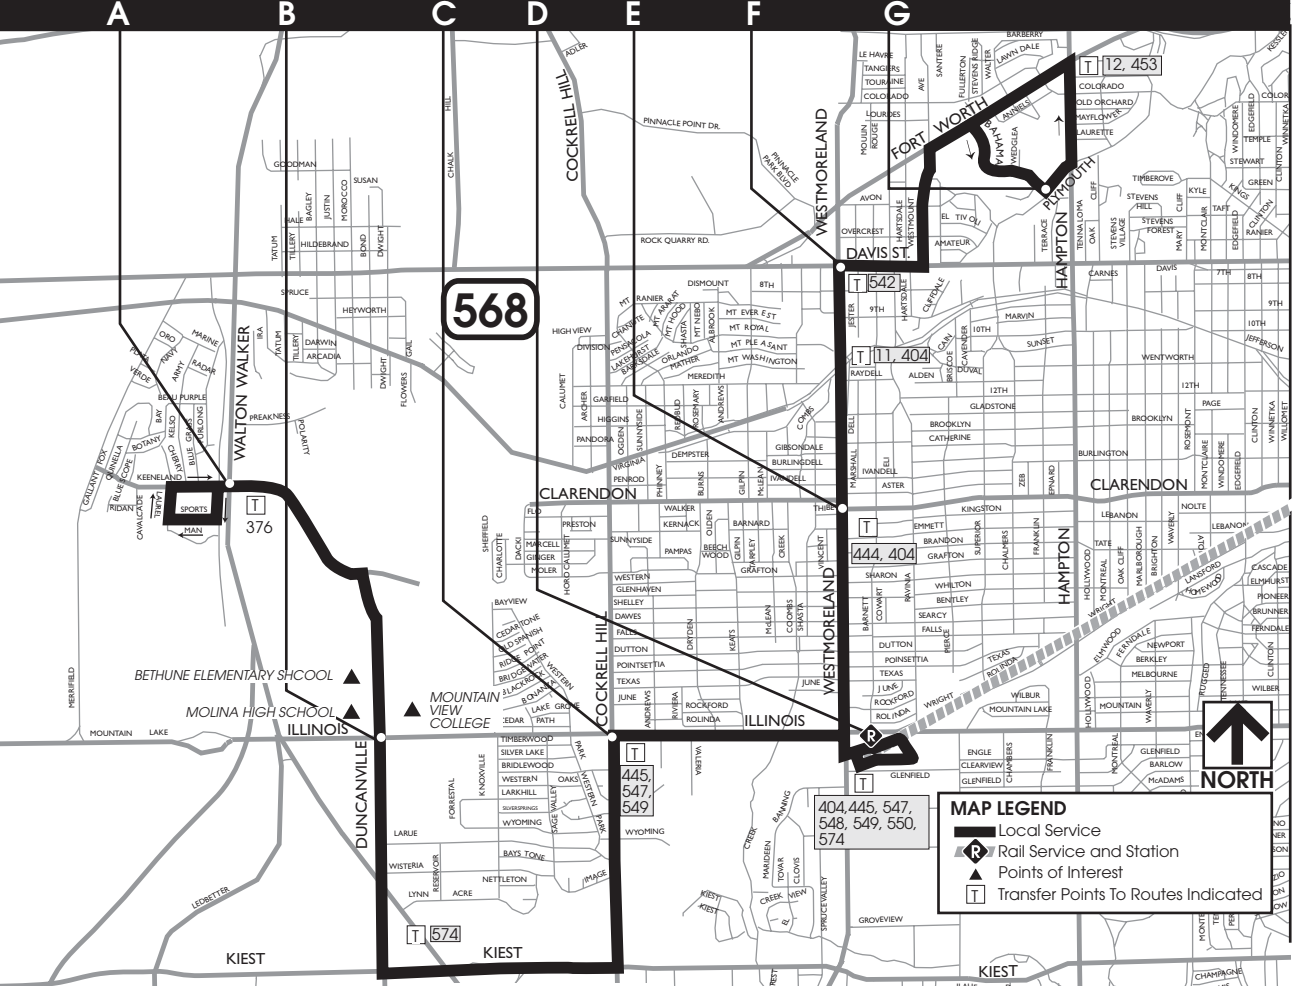

KEENE LAND & WALTON WALKER

DUNCANVILLE & ILLINOIS

ILLINOIS & COCKRELL HILL

WESTMORELAND STATION

CLARENDON & WESTMORELAND

WESTMORELAND & DAVIS

BAHAMA & PLYMOUTH

A B C D E F G

568

SPORTS MALL

BETHUNE ELEMENTARY SCHOOL

MOLINA HIGH SCHOOL

MOUNTAIN VIEW COLLEGE

KIEST

KIEST

MAP LEGEND

- Local Service
- Rail Service and Station
- Points of Interest
- Transfer Points to Routes Indicated

404,445,547,548,549,550,574