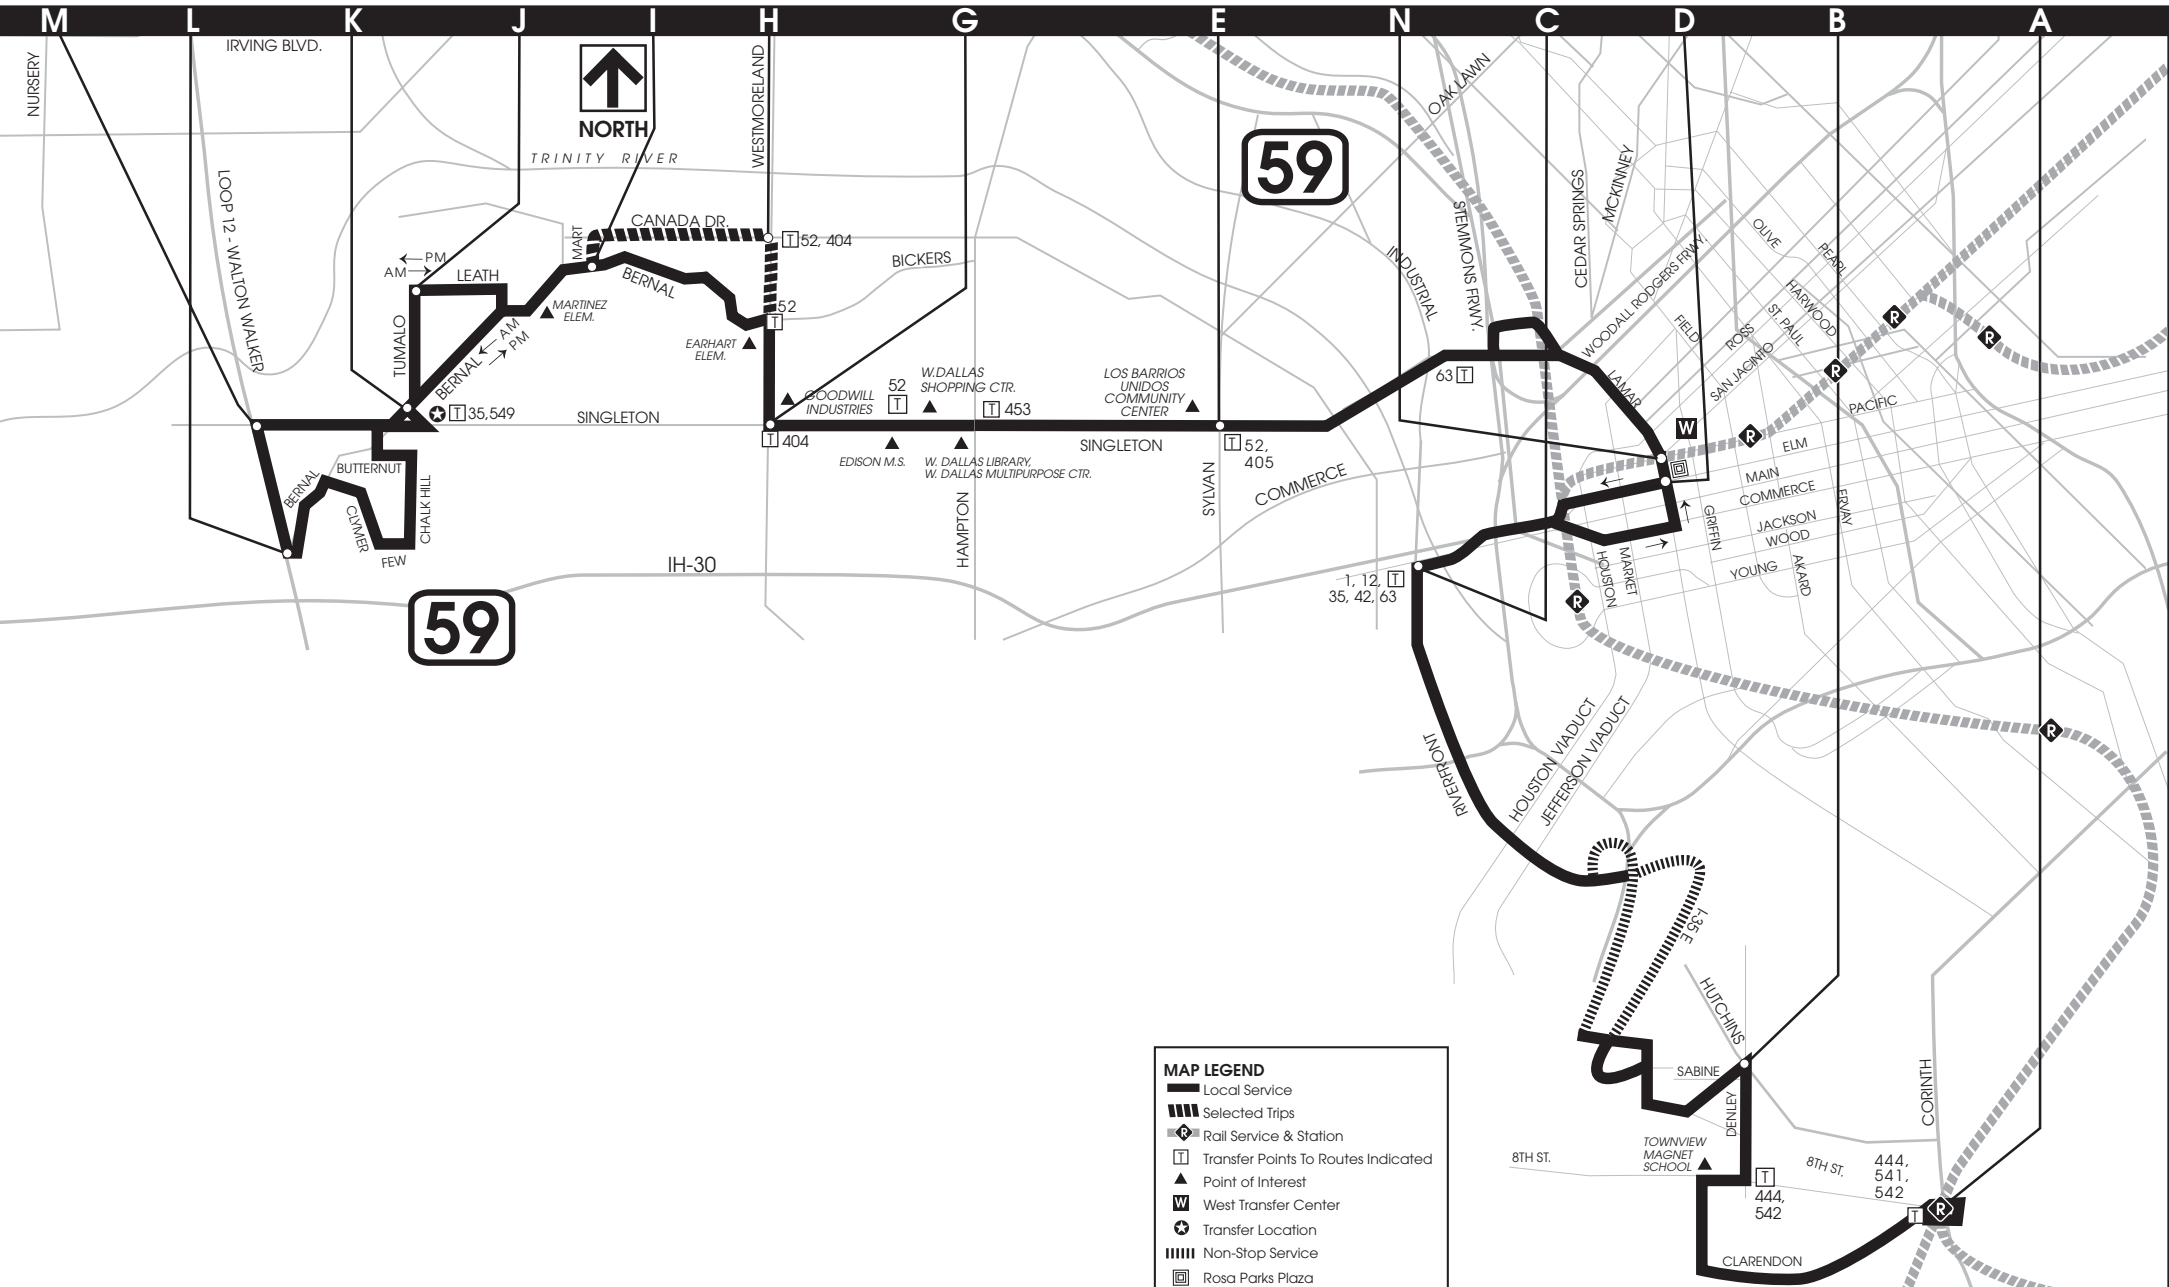

**WALTON WALKER & SINGLETON**    **BERNAL & WALTON WALKER**    **BERNAL/SINGLETON TRANSFER LOCATION**    **TUMALO & LEATH**    **BERNAL & MART**    **CANADA & WESTMORELAND**    **SINGLETON & WESTMORELAND**    **SINGLETON & SYLVAN**    **LAMAR & PACIFIC**    **COMMERCE & RIVERFRONT**    **ROSA PARKS PLAZA**    **HUTCHINS & DENLEY**    **8TH & CORINTH STATION**

**MAP LEGEND**

- Local Service
- Selected Trips
- Rail Service & Station
- Transfer Points To Routes Indicated
- Point of Interest
- West Transfer Center
- Transfer Location
- Non-Stop Service
- Rosa Parks Plaza