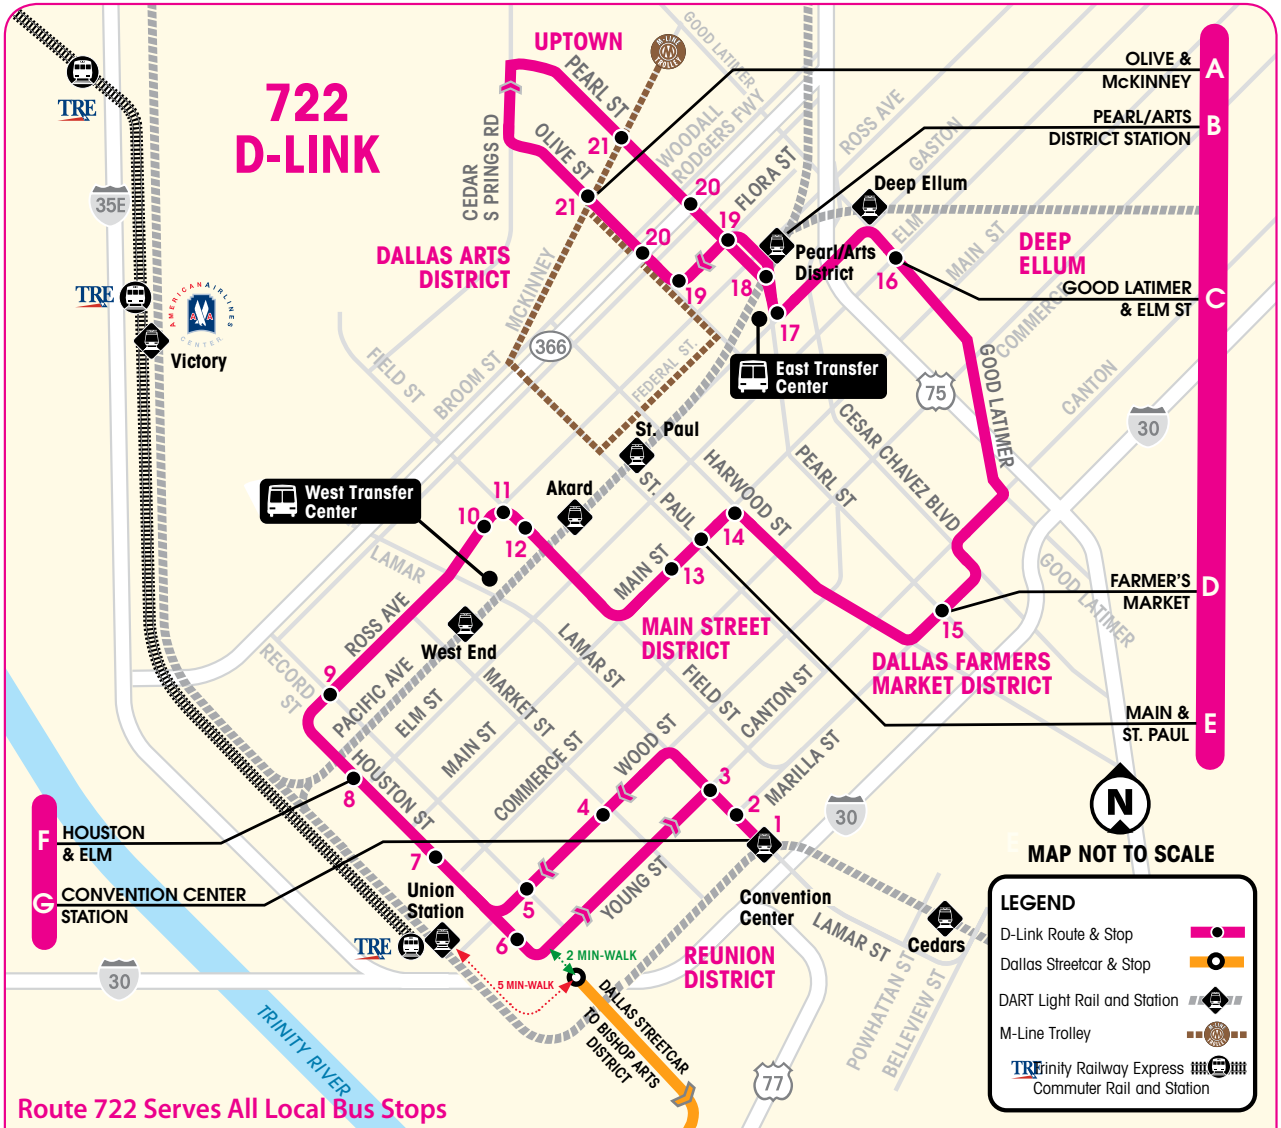

# FREE TO RIDE!

# NO SUNDAY SERVICE

## 722 D-LINK

Route 722 Serves All Local Bus Stops

### Stop Numbers and Places of Interest

- |  |  |                                 |
|--|--|---------------------------------|
| 1. Convention Center Station                       | 8. Sixth Floor Museum at Dealey Plaza  | 15. Dallas Farmers Market       |
| 2. Kay Bailey Hutchison Convention Center          | 9. West End Historic District          | 16. Deep Ellum                  |
| 3. Omni Dallas Hotel/ Restaurants & Founder Square | 10. Dallas World Aquarium              | 17. CBD East Transfer Center    |
| 4. Lubben Plaza                                    | 11. Perot Museum of Nature and Science | 18. Pearl/Arts District Station |
| 5. Hyatt Regency Dallas                            | 12. Akard Station                      | 19. Dallas Arts District        |
| 6. Union Station                                   | 13. Pegasus Plaza                      | 20. Klyde Warren Park           |
| 7. Dealey Plaza                                    | 14. Main Street Garden                 | 21. Hotel Crescent Court        |