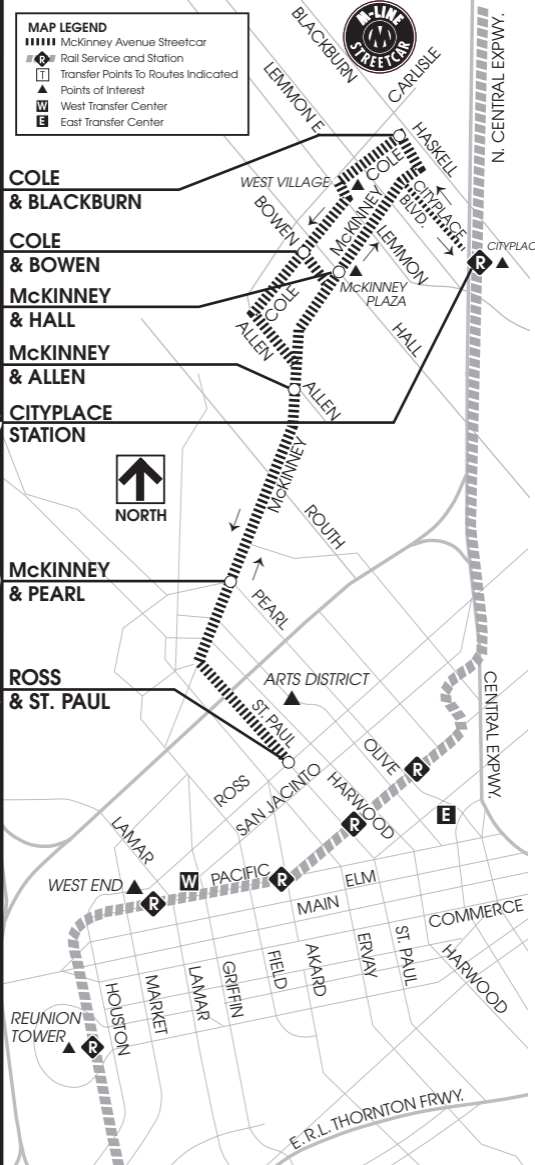

MAP LEGEND

- ▬▬▬▬ McKinney Avenue Streetcar
- Ⓜ Rail Service and Station
- Ⓣ Transfer Points To Routes Indicated
- ▲ Points of Interest
- Ⓦ West Transfer Center
- ⓔ East Transfer Center

H
I
F
E
G
D
A

COLE & BLACKBURN
COLE & BOWEN
McKINNEY & HALL
McKINNEY & ALLEN
CITYPLACE STATION

McKINNEY & PEARL
ROSS & ST. PAUL

REUNION TOWER