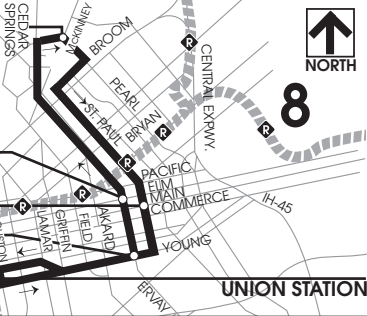

D
C
F
B
A

PEARL
& MCKINNEY

ERVAY
& ELM

ST. PAUL & MAIN

YOUNG
& ERVAY

UNION STATION

8

MAP LEGEND

-  Local Service
-  Rail Service and Station
-  Transfer Points To Routes Indicated
-  Points of Interest